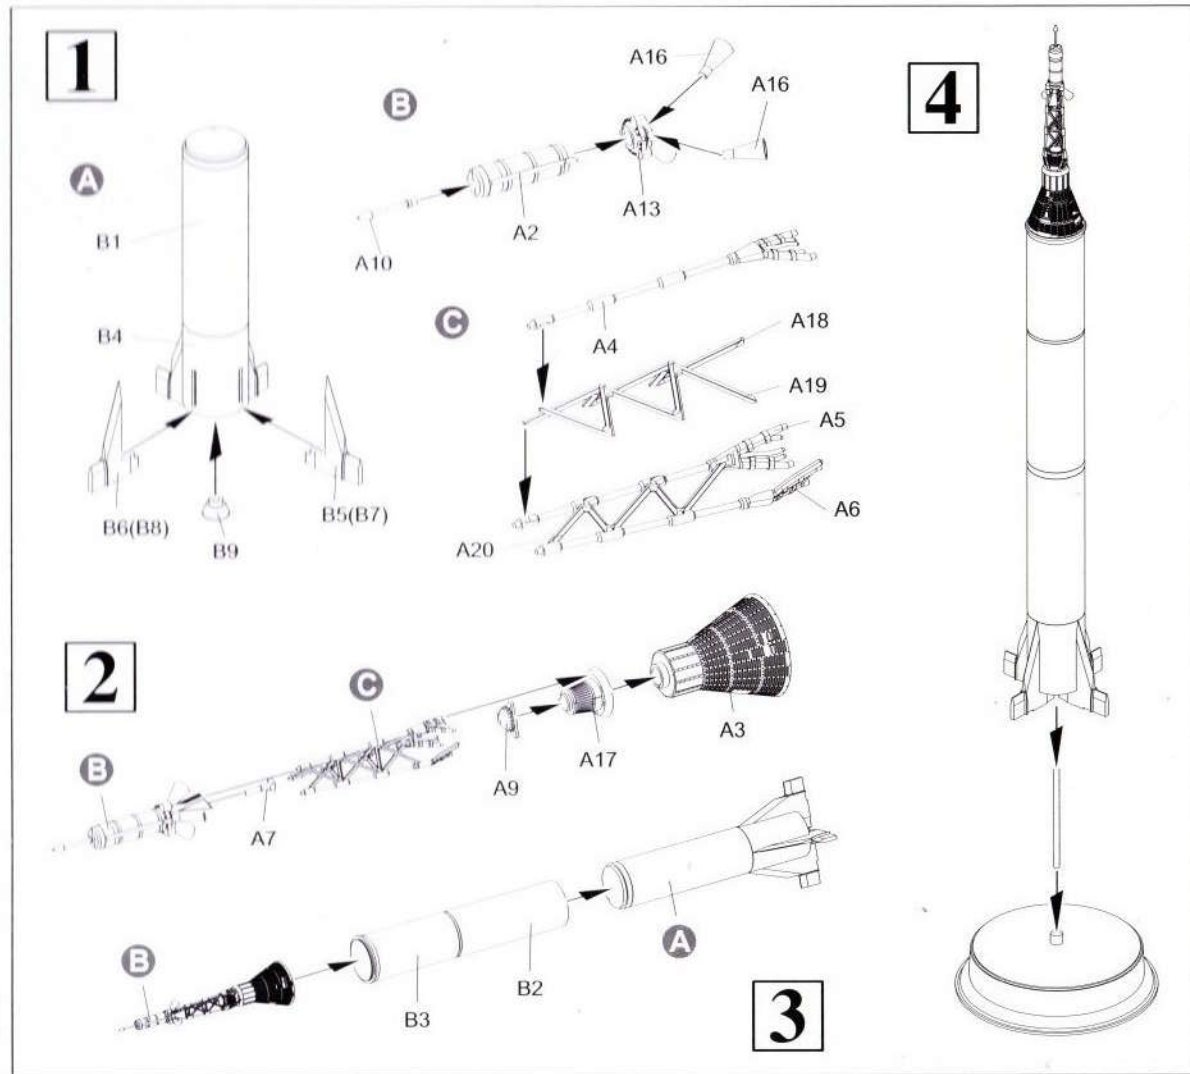

H11 GSI CREOS CORP. AQUEOUS HOBBY COLOR ■ GSI CREOS CORP. MR. COLOR ■ MODEL MASTER COLOR

H11	■ レッド(赤)	1503	RED	ROT	ROUGE	ROSSO	紅色
H12	■ つや消しホワイト	1768	FLAT WHITE	MATTWEISS	BLANC MAT	BLANCO OPACO	啞白色
H13	■ つや消しブラック	1749	FLAT BLACK	MATTSCHWARZ	NOIR MAT	NERO OPACO	啞黑色
H14	■ 黒鉄色	1415	STEEL	STAHL	ACIER	ACCIAIO	黒銀色