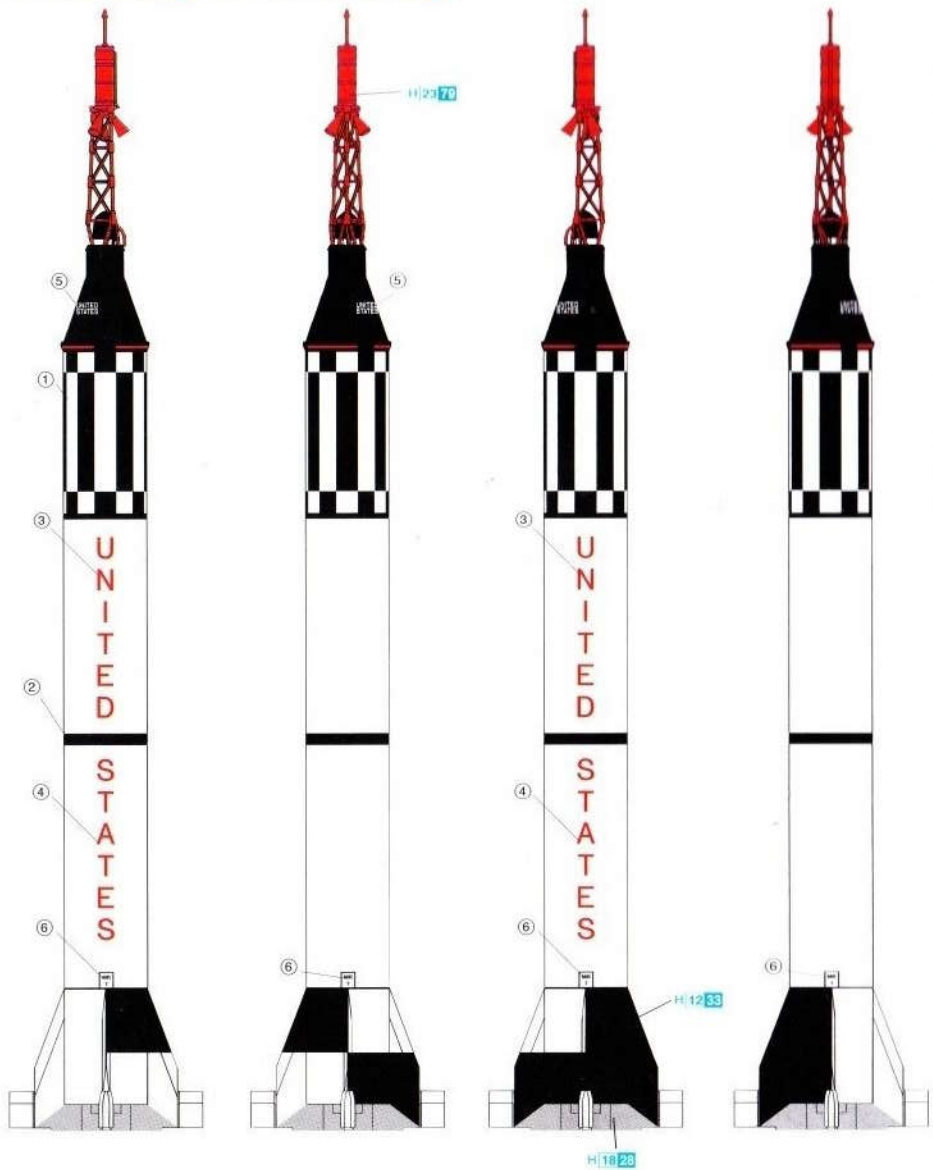

Redstone Rocket

w/Mercury Spacecraft

1:72 Scale Model Kit

11014-03B

Painting & Marking

マーキング及び塗装
Marking & Painting
Machmaligen und Bemalen
Decorations of Painture
標貼及着色指示