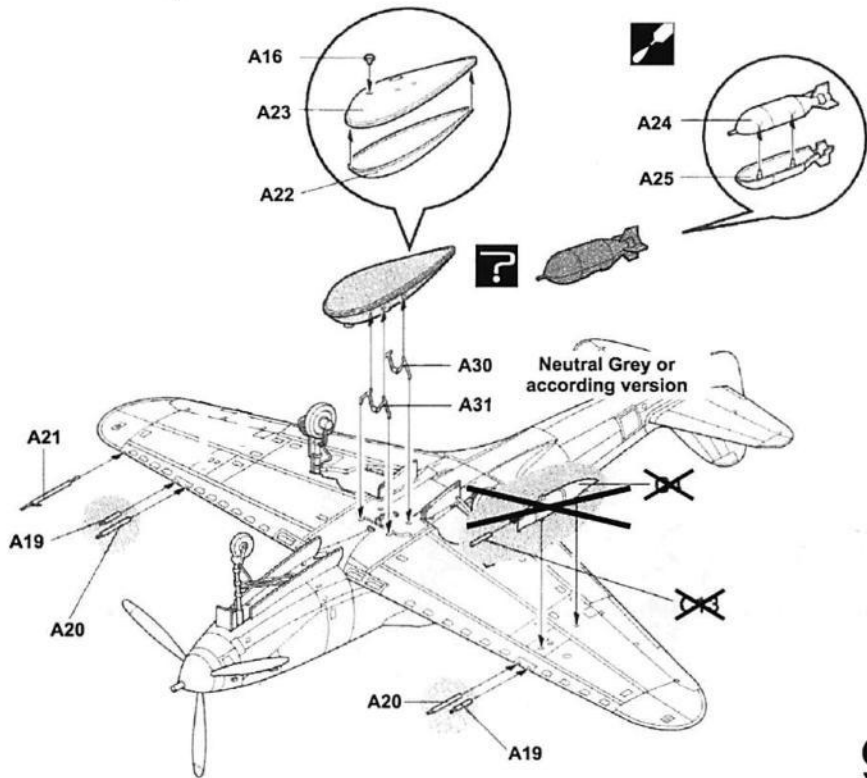

8

9

P-400/P-39 „AIRACOBRA”

Plastic model

MPM 72005 - 72006 - 72007

scale : 1/72

1

2

3

Symbols		Colour name	Humbrol	Colour name	Humbrol
Open hole	Glue	Remove	Reduce	Zinc Chromate	H81
To make new	Option	To bend	Putty	Interior Green	H226
Black	H33	Silver	H11	Neutral Grey	H27
Interior Green	H76	Aluminium	H56	Yellow	H24
Silver	H11	Red	H60	Green	H88
Neutral Grey	H27	Gunmetal	H53	Orange	H82