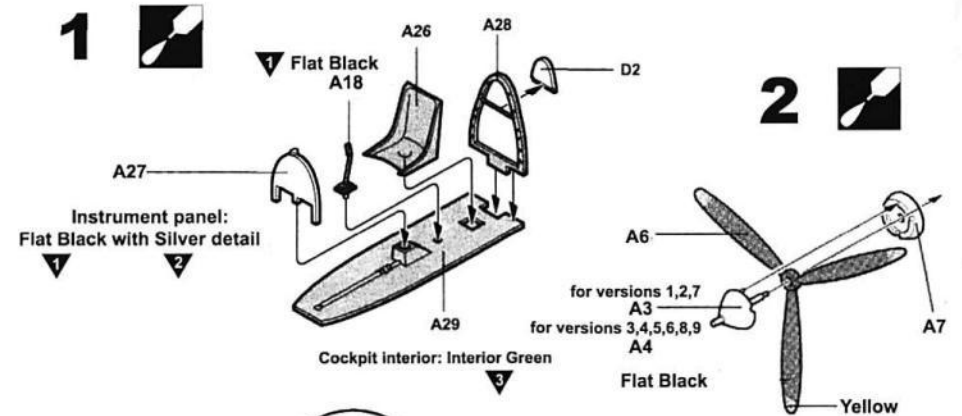

# P-400/P-39 „AIRACOBRA”

Plastic model

MPM 72005 - 72006 - 72007

scale : 1/72

1

2

3

Symbols		Colour name	Humbrol	Colour name	Humbrol
Open hole	Glue	Remove	Reduce	Zinc Chromate	H81
To make new	Option	To bend	Putty	Interior Green	H226
Black	H33	Silver	H11	Neutral Grey	H27
Interior Green	H76	Aluminium	H56	Yellow	H24
Silver	H11	Red	H60	Green	H88
Neutral Grey	H27	Gunmetal	H53	Orange	H82