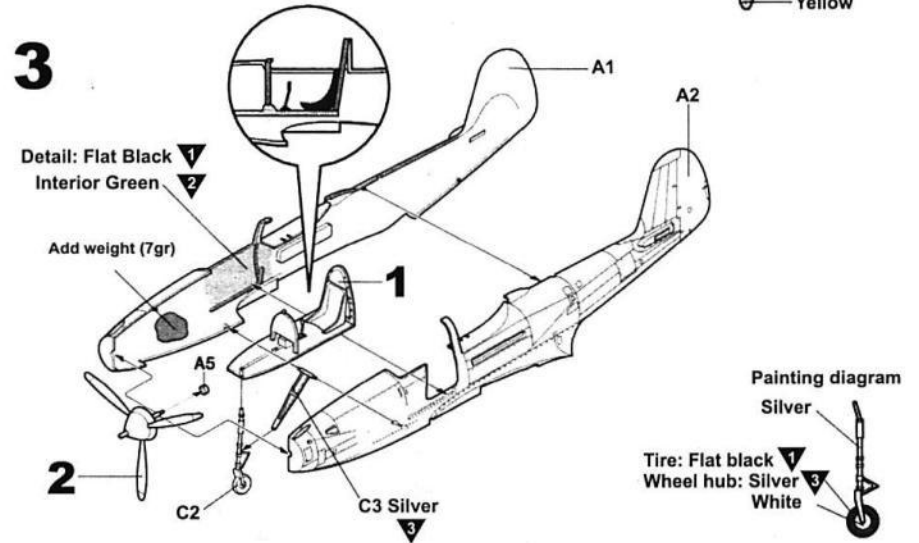

# P-400/P-39 „AIRACOBRA”

Plastic model

MPM 72005 - 72006 - 72007

scale : 1/72

1

2

3

Symbols		Colour name	Humbrol	Colour name	Humbrol
Open hole	Glue	Remove	Reduce	Zinc Chromate	H81
To make new	Option	To bend	Putty	Interior Green	H226
Black	H33	Silver	H11	Neutral Grey	H27
Interior Green	H76	Aluminium	H56	Yellow	H24
Silver	H11	Red	H60	Green	H88
Neutral Grey	H27	Gunmetal	H53	Orange	H82