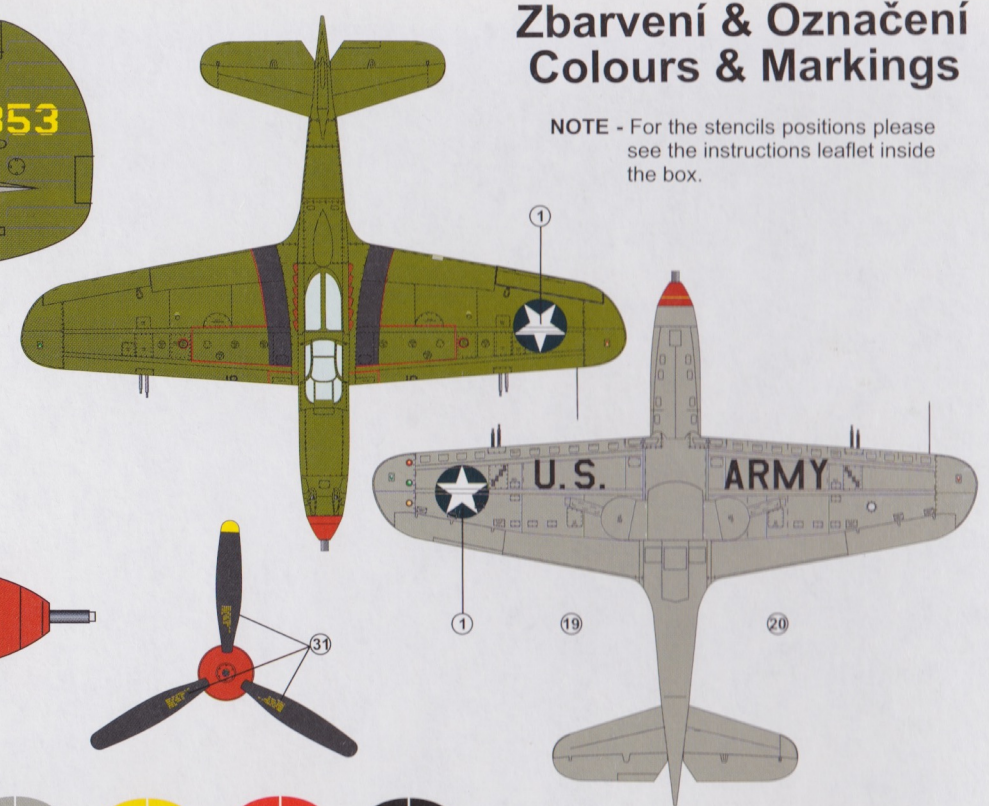

Zbarvení & Označení Colours & Markings

NOTE - For the stencils positions please see the instructions leaflet inside the box.

P-39D-1 s/n 41-38353, Lt. James W. Selzer, 35th FS / 8th FG, Milne Bay, December, 1942

155 A2
Olivová zelená
Olive Drab

176 A3
Střední šedá
Neutral Grey

24 N20
Žlutá
Yellow

60 04
Červená
Red

33 07
Černá
Black

Použité barvy: /Paints used:
HUMBROL/Agama