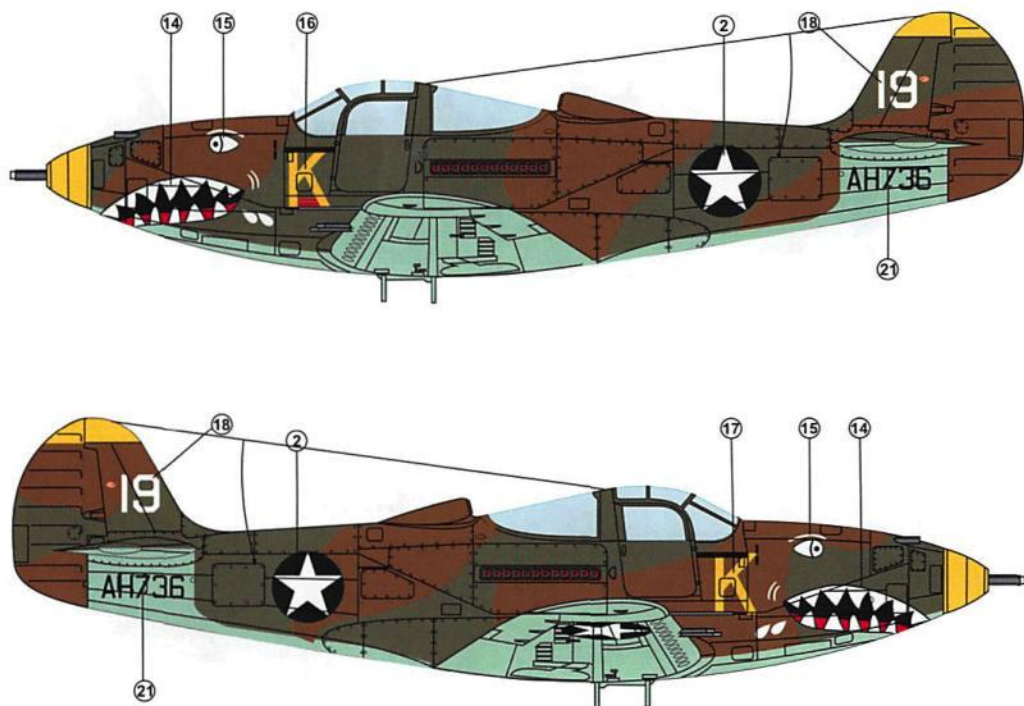

Zbarvení & Označení Colours & Markings

P-400, AH736, 80th FS, 8th FG, Twelve Mile Aerodrome,
New Guinea, 1942

Použité barvy: /Paints used:

HUMBROL/Agama

The camouflage consisted of US colors that were equal to British Dark Green, Dark Earth and Sky colors.

This aircraft was later repainted by Olive Drab overall. This camo scheme can be found in Bell P-39 Airacobra, Part 1, AJ Press, page 40. ISBN 83-7237-050-8

9

MPM 72007