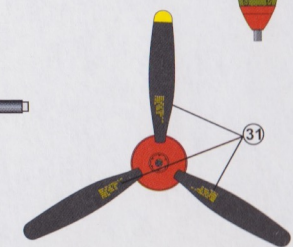

Zbarvení & Označení Colours & Markings

NOTE - For the stencils positions please see the instructions leaflet inside the box.

P-39D-1 s/n 41-38353, Lt. James W. Selzer, 35th FS / 8th FG, Milne Bay, December, 1942

155 A2
Olivová zelená
Olive Drab

176 A3
Střední šedá
Neutral Grey

24 N20
Žlutá
Yellow

60 04
Červená
Red

33 07
Černá
Black

Použité barvy: /Paints used:
HUMBROL/Agama