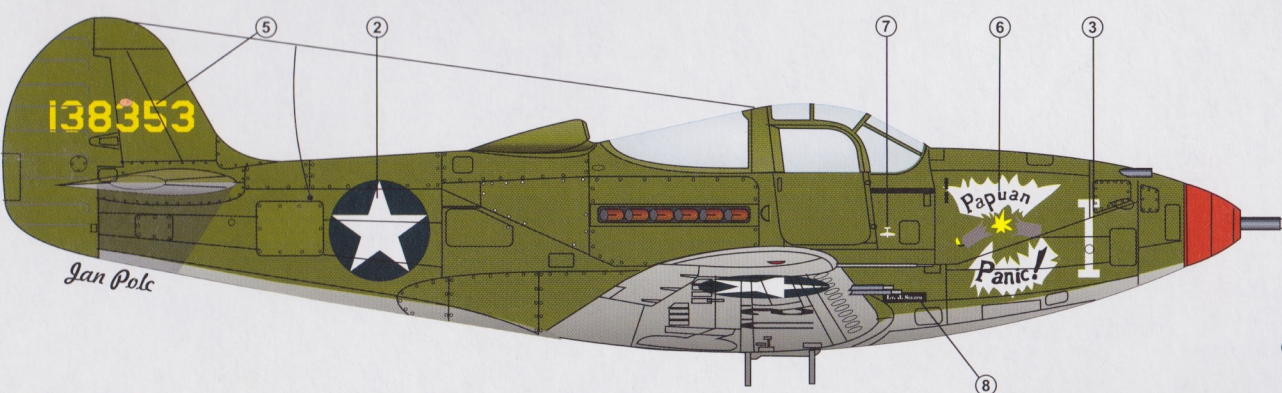

Zbarvení & Označení Colours & Markings

NOTE - For the stencils positions please see the instructions leaflet inside the box.

P-39D-1 s/n 41-38353, Lt. James W. Selzer, 35th FS / 8th FG, Milne Bay, December, 1942

155 A2
Olivová zelená
Olive Drab

176 A3
Střední šedá
Neutral Grey

24 N20
Žlutá
Yellow

60 04
Červená
Red

33 07
Černá
Black

Použité barvy: /Paints used:
HUMBROL/Agama