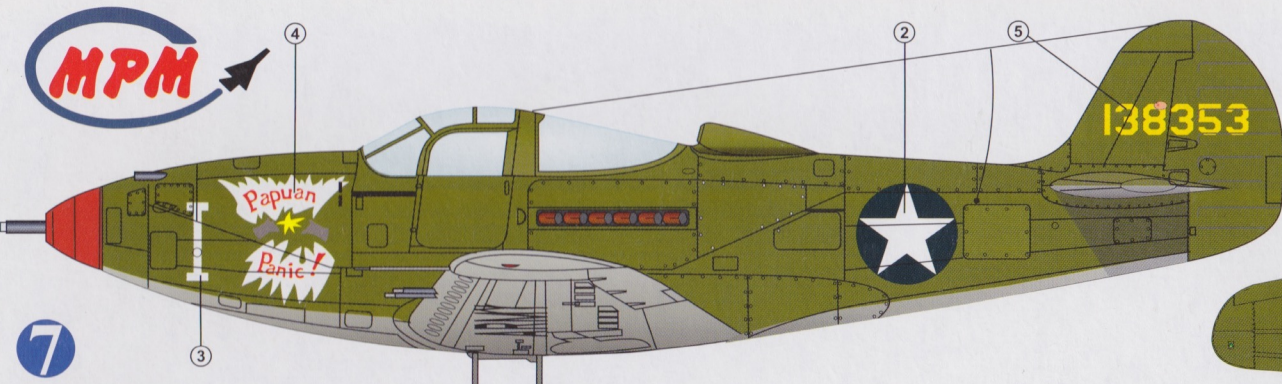

Zbarvení & Označení Colours & Markings

NOTE - For the stencils positions please see the instructions leaflet inside the box.

P-39D-1 s/n 41-38353, Lt. James W. Selzer, 35th FS / 8th FG, Milne Bay, December, 1942

155 A2
Olivová zelená
Olive Drab

176 A3
Střední šedá
Neutral Grey

24 N20
Žlutá
Yellow

60 04
Červená
Red

33 07
Černá
Black

Použité barvy: /Paints used:
HUMBROL/Agama