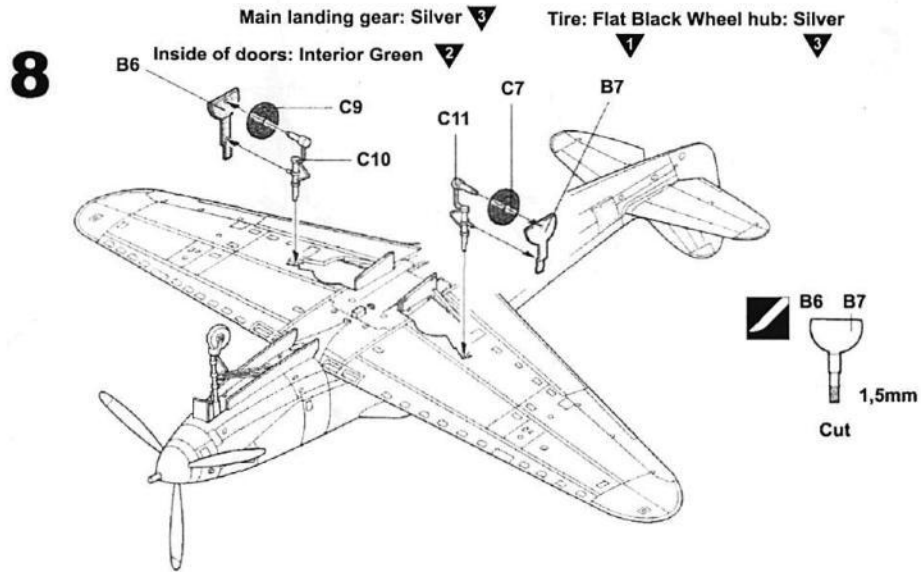

8

9

P-400/P-39 „AIRACOBRA”

Plastic model

MPM 72005 - 72006 - 72007

scale : 1/72

1

2

3

Symbols		Colour name	Humbrol	Colour name	Humbrol
Open hole	Glue	Remove	Reduce	Zinc Chromate	H81
To make new	Option	To bend	Putty	Interior Green	H226
Black	H33	Silver	H11	Neutral Grey	H27
Interior Green	H76	Aluminium	H56	Yellow	H24
Silver	H11	Red	H60	Green	H88
Neutral Grey	H27	Gunmetal	H53	Orange	H82