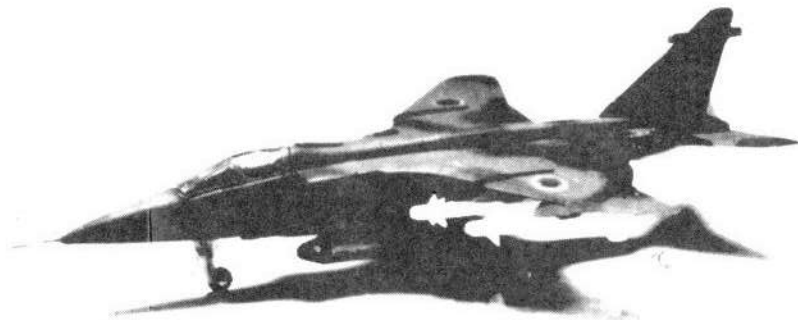

ACADEMY
아카데미
MINICRAFT

Dark Green

Dark Sea Gray

Aircraft Gray

SEPECAT JAGUAR

1/144 SCALE

Refer to box top for additional paint and detail information

Cement Parts
Coller
Kleben
Pegar
Incollare
Colar
Kleven