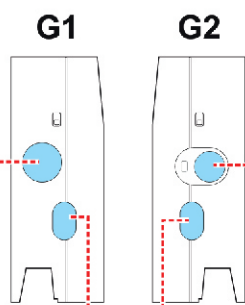

B-25C/D

CX 507

for **AIRFIX**

scale **1/72**

LIQUID MASK

LIQUID MASK

LIQUID MASK