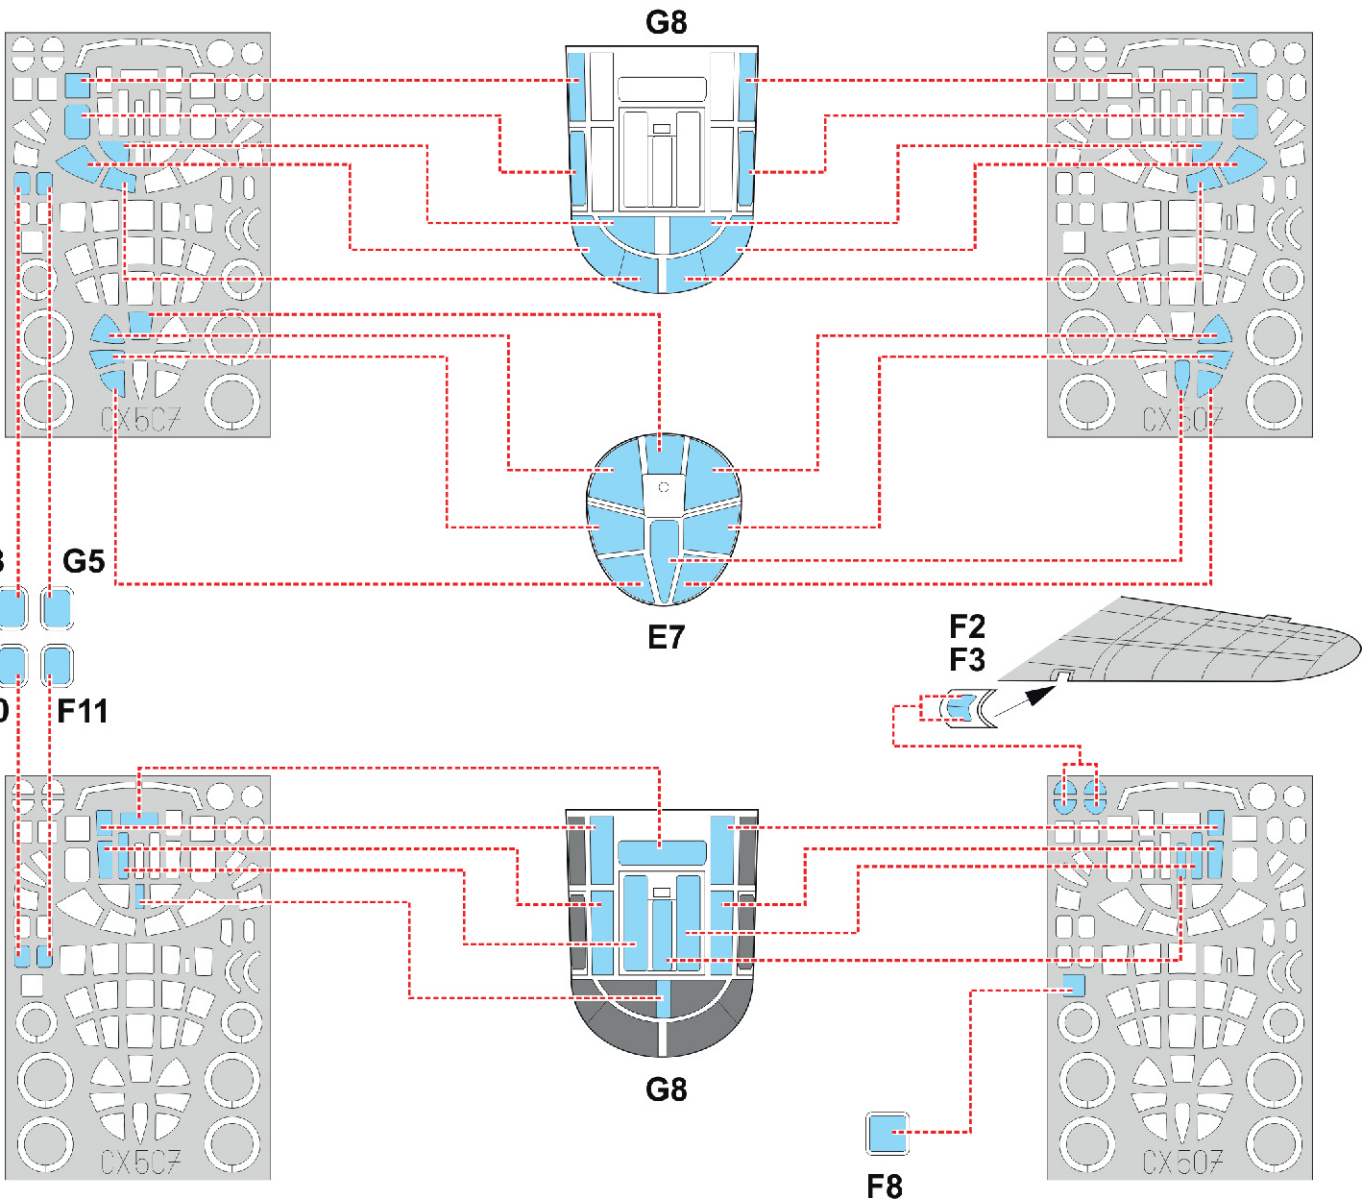

B-25C/D

CX 507

for **AIRFIX**

scale **1/72**

LIQUID MASK

LIQUID MASK

LIQUID MASK