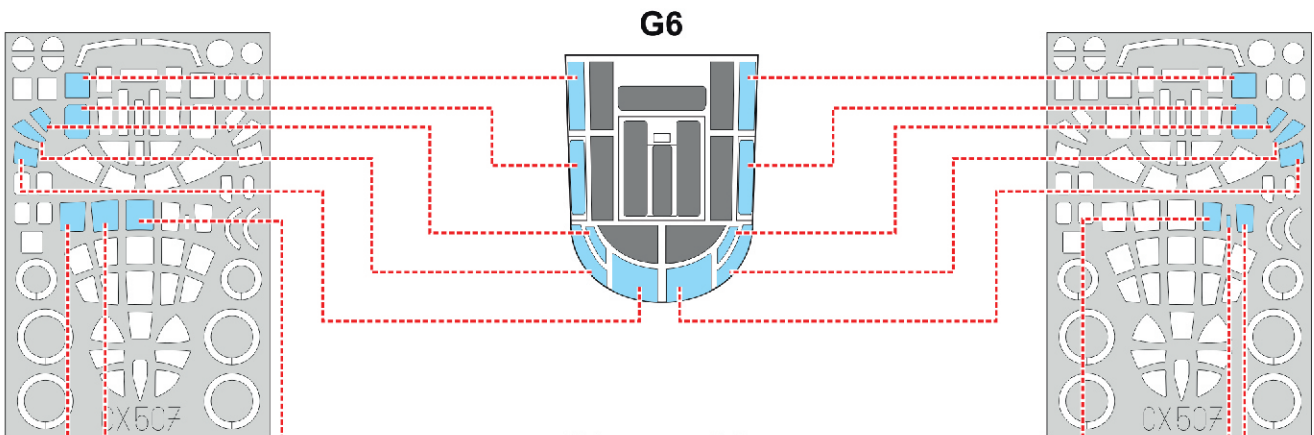

B-25C/D

CX 507

for **AIRFIX**

scale **1/72**

LIQUID MASK

LIQUID MASK

LIQUID MASK