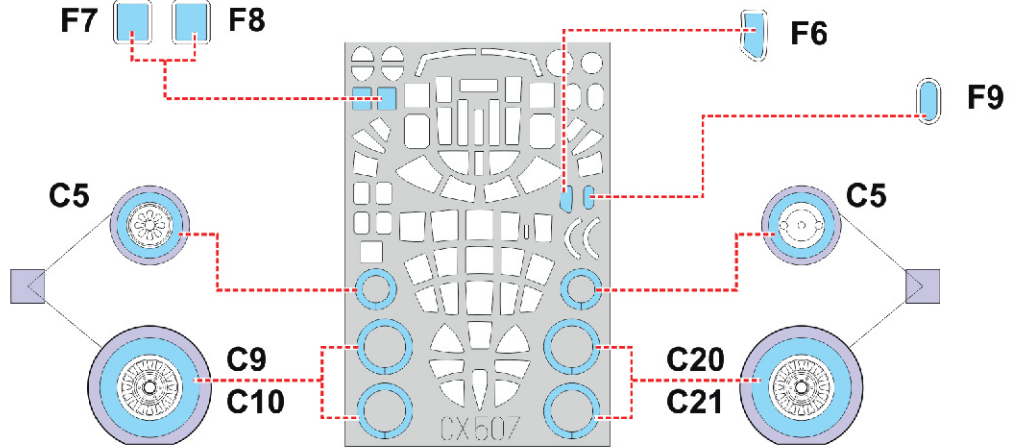

B-25C/D

CX 507

for **AIRFIX**

scale **1/72**

LIQUID MASK

LIQUID MASK

LIQUID MASK