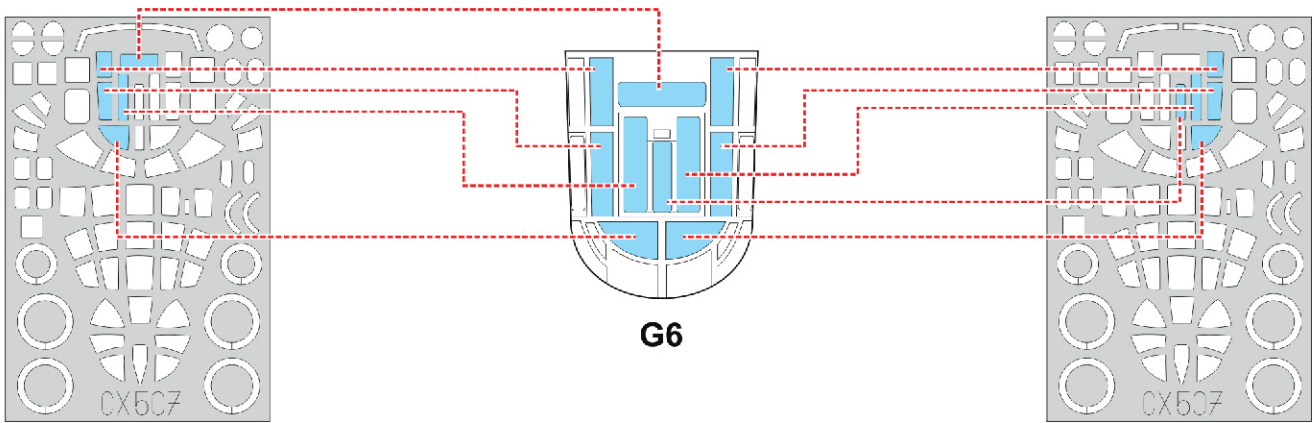

B-25C/D

CX 507

for **AIRFIX**

scale **1/72**

LIQUID MASK

LIQUID MASK

LIQUID MASK