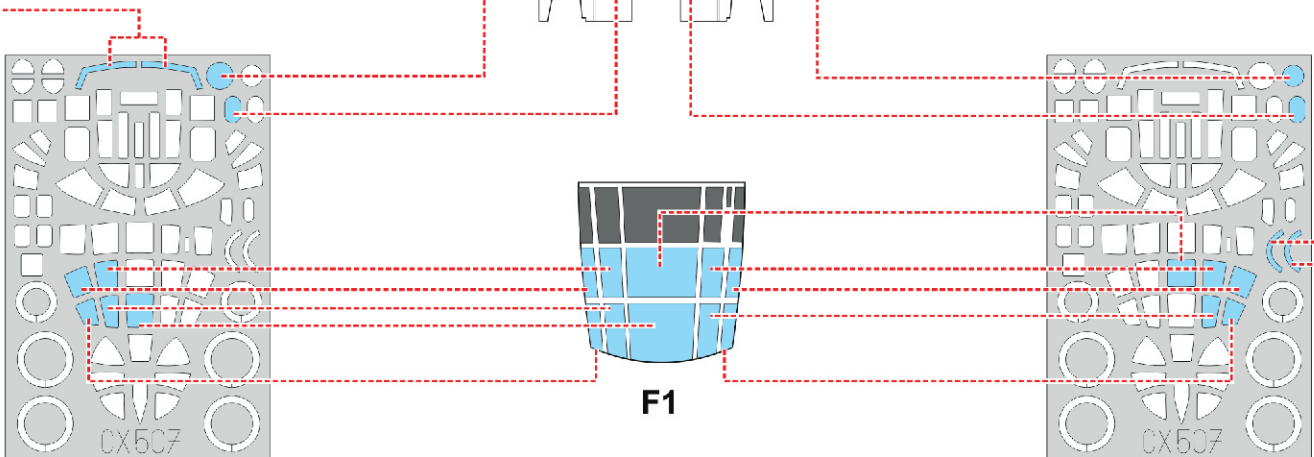

B-25C/D

CX 507

for **AIRFIX**

scale **1/72**

LIQUID MASK

LIQUID MASK

LIQUID MASK