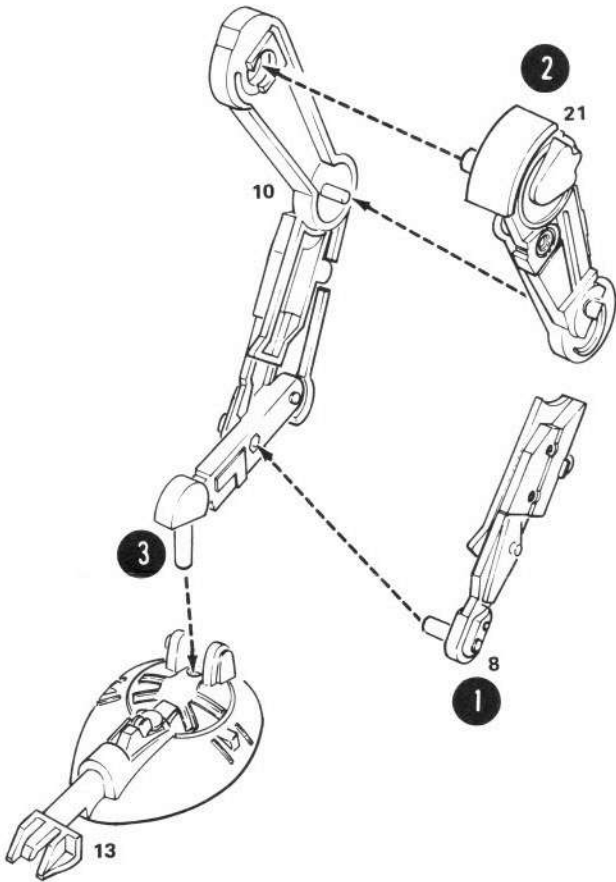

mpc

78-1976-250

AT-ST
(All-Terrain Scout Transport)TM

TM & © Lucasfilm Ltd. (LFL) 1984 All Rights Reserved.
Fundimensions, Division of CPG Products Corp., Authorized user.

IMPORTANT! READ THIS FIRST

- Study assembly drawings carefully before starting.
- Your model may be painted to match the box photos.
- Follow the step numbers ⑤ in each assembly drawing.
- Allow paint to dry thoroughly before handling.

- ⑤ ————— STEP NUMBERS
- 32 ——— PLASTIC PART NUMBERS
- ★ ————— REFER TO

3

4

5

6

7