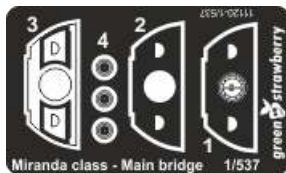

1/537

11120-1/537

Miranda class - Main bridge

Resin detail set with photo etch "for AMT"

GREEN STRAWBERRY  
MOST REALISTIC SCI-FI MODELS remove  
odstranit

This set contain metal detail parts for upgrading scale plastic models.  
When upgrading the model some cutting or corrections may be necessary  
for parts to fit accurately.