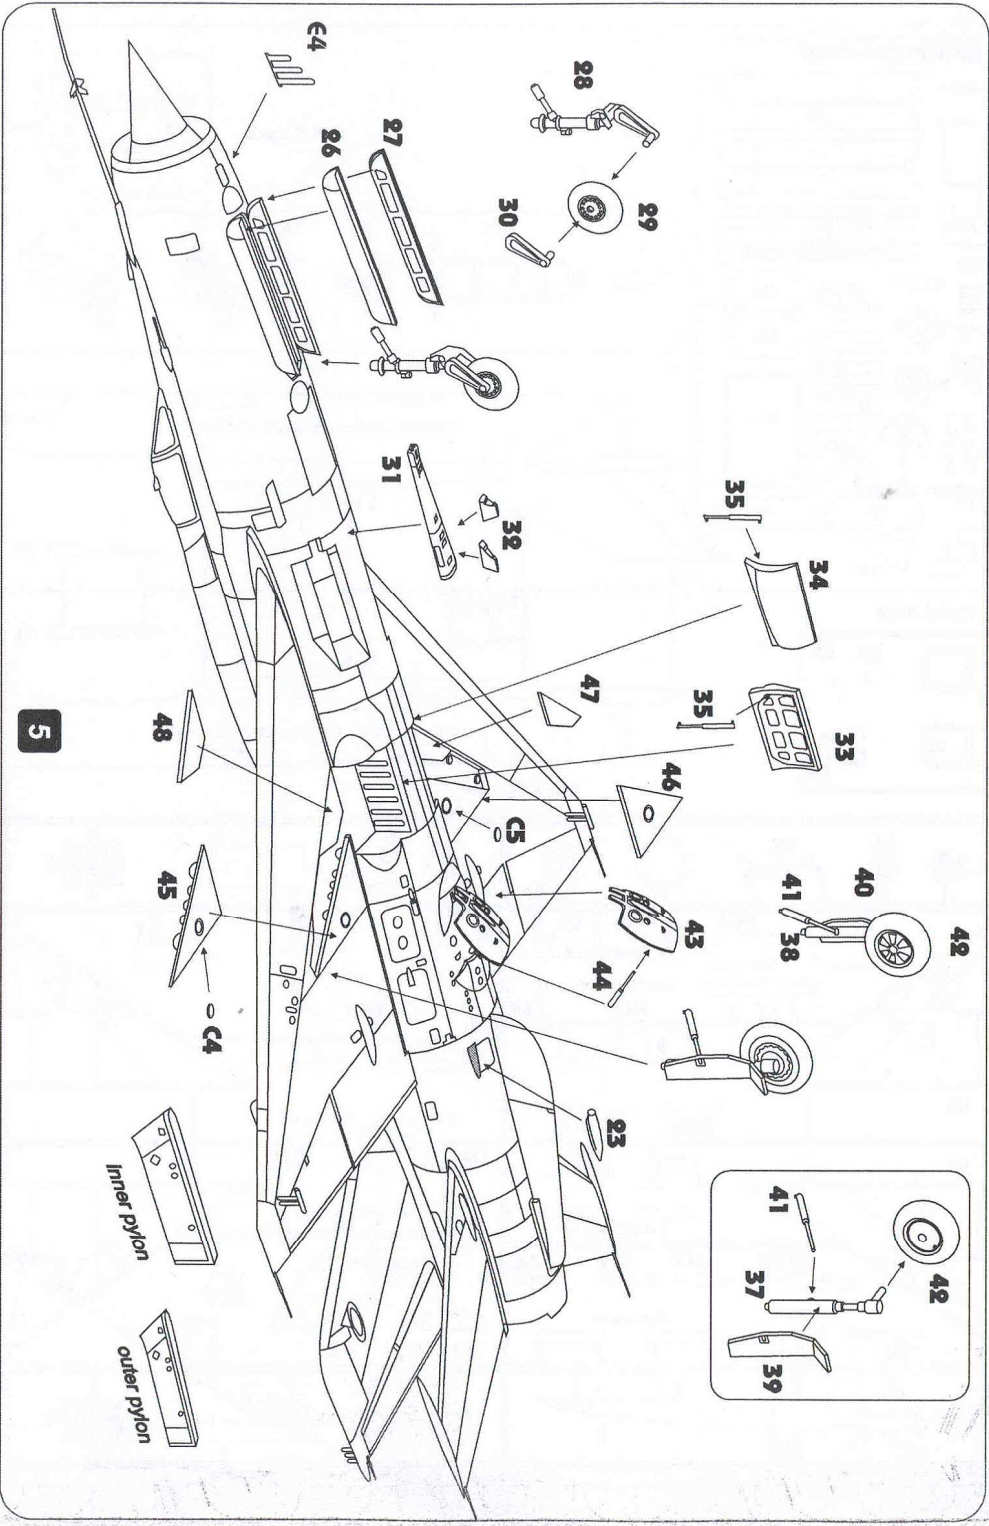

# MiG-21 "Experimental"

1/72  
Cat.No.: 72045

# MiG-21bis

- MiG-21bis with a modified air intake - experimental

Natural metal