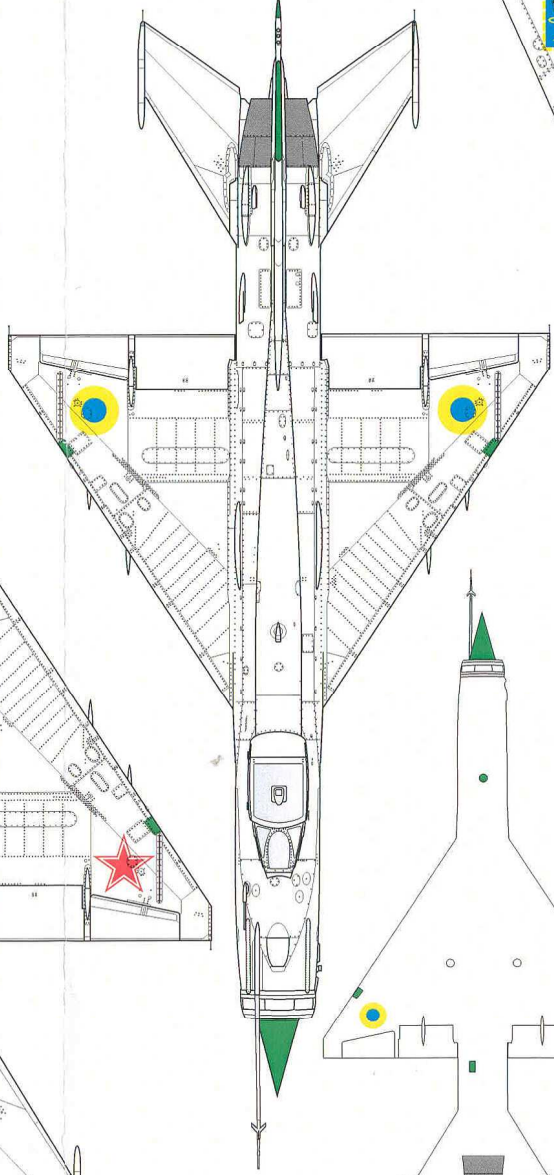

# MiG-21 "Experimental"

1/72  
Cat.No.: 72045

# MiG-21bis

- MiG-21bis with a modified air intake - experimental

Natural metal