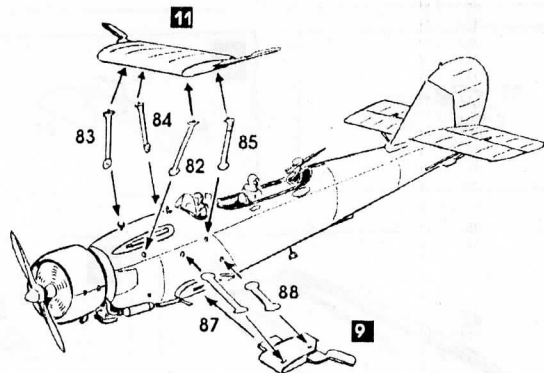

K8471 Sub Lt. A. Drane 820th Aug. 1940 Torpedo Training Unit Abbottsinch Mt Blk/Lt Gray
K8453 Trainer 1940 DK Gr/DK Ear/ Yellow
K4295 Prototype Float. Blackburn 1933

Torças Aer de Armada

Portugal 74

EASTERN
ВОСТОЧНЫЙ ЭКСПРЕСС
EXPRESS

Lt Gray/silver
Mt. Blk

17^{ex} - FROG

18

19

20

21

22