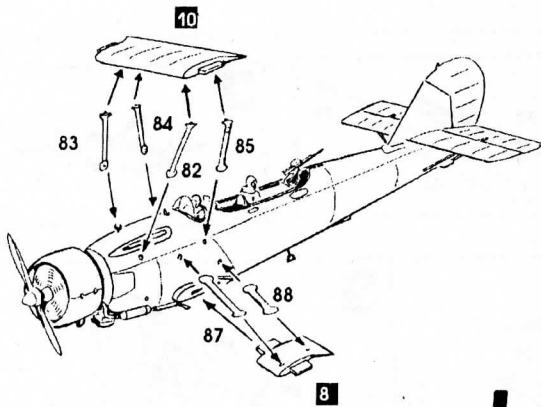

K8471 Sub Lt. A. Drane 820th Aug. 1940 Torpedo Training Unit Abbottsinch Mt Blk/Lt Gray
K8453 Trainer 1940 DK Gr/DK Ear/ Yellow
K4295 Prototype Float. Blackburn 1933

Torças Aer de Armada

Portugal 74

EASTERN
ВОСТОЧНЫЙ ЭКСПРЕСС
EXPRESS

Lt Gray/silver
Mt. Blk

17^{ex} - FROG