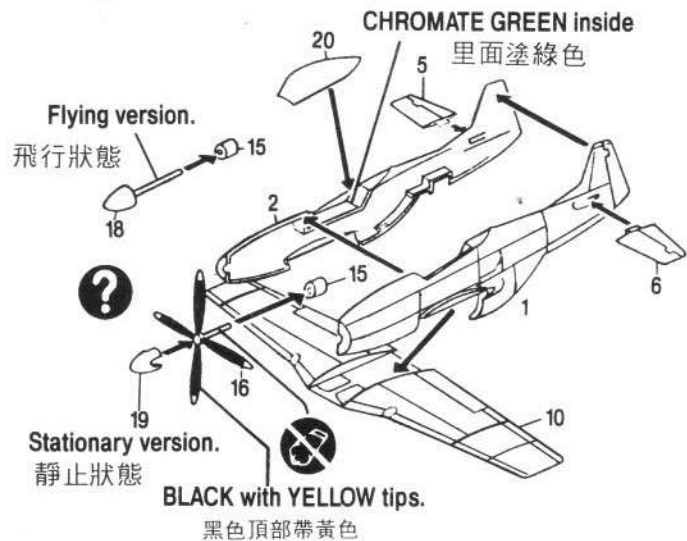

1/144 Scale NORTH AMERICAN P-51D MUSTANG

F01306

1

2