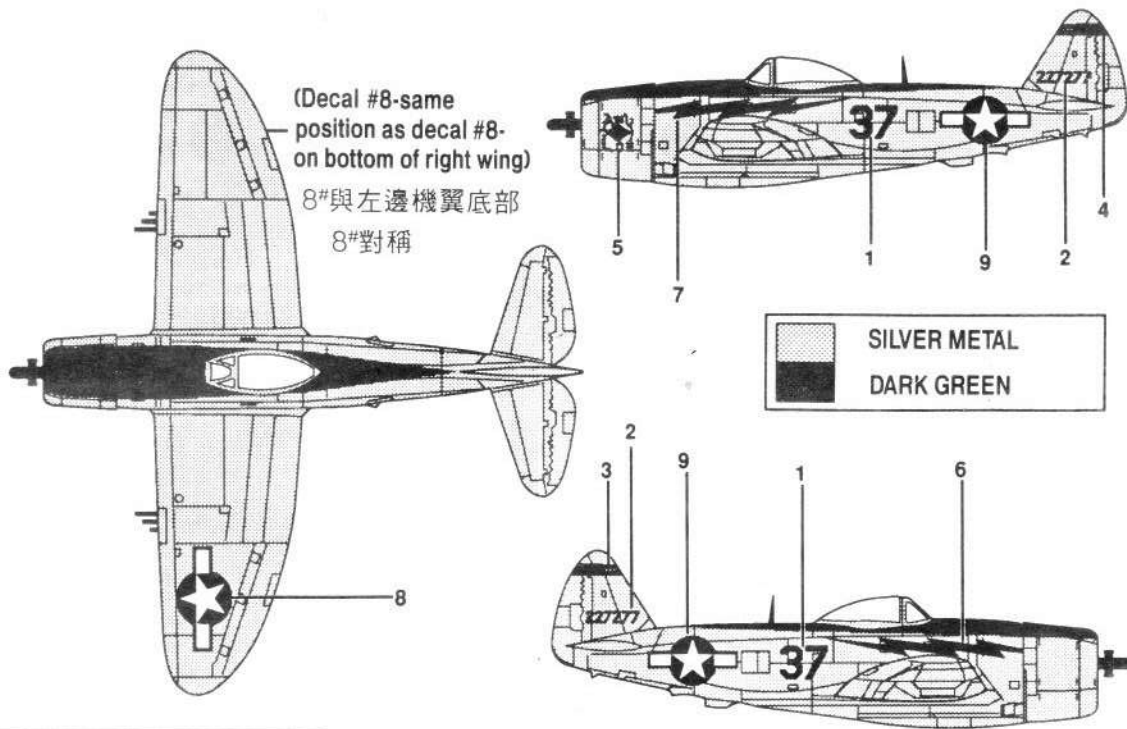

ENGLISH	FRENCH	GERMAN	SPANISH	ITALIAN
BLACK	NOIR	SCHWARZ	NEGRO	NERO
SILVER	ARGENT	SILBERN	PLATA	ARGENTO
METALLIC	METALLIC	METALLIK	METALICO	METALLICO
GRAY	GRIS	GRAU	GRIS	GRIGIO
LT GRAY	GRIS CLAIR	HELLGRAU	GRIS CLARO	GRIGIO CHIARO
WHITE	BLANC	WEISS	BLANC	BIANCO
YELLOW	JAUNE	GELB	AMARILLO	GIALLO
BLUE	BLEU	BLAU	AZUL	VERDE
GREEN	VERT	GRÜN	VERDE	VERDE
BROWN	BRUN	BRAUN	MARRON	MARRONE

MADE IN CHINA

TRUMPETER