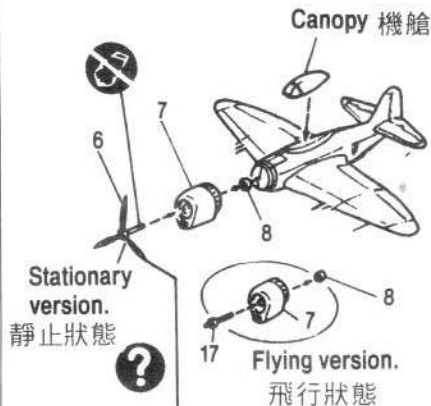

2

Stationary version.
靜止狀態

Flying version.
飛行狀態

BLACK with
YELLOW tips.
頂部帶有黃色

3