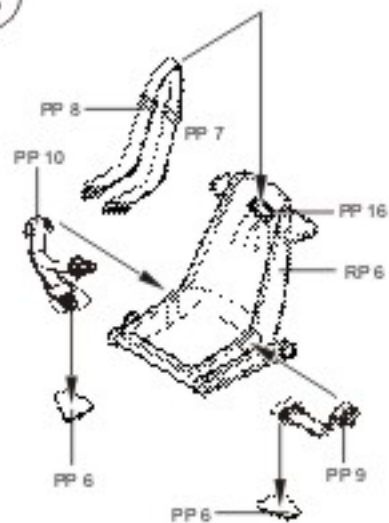

7081

1/72

Messerschmitt Bf109E 3/4 cockpit set

Recommended kit TAMIYA

PHOTO-ETCHED METAL PARTS

RESIN PARTS

1

3

2

4

REDUCE
ZESLABIT

5

Other items in AIRES production:

7008 Messerschmitt Bf-109G cockpit set

Čekem: 22 dílů

Total: 22 parts

Doporučená stavěbnice:

Recommended kit: HASEGAWA

7022 Focke-Wulf Fu-190D cockpit set

Čekem: 21 dílů

Total: 21 parts

Doporučená stavěbnice:

Recommended kit: HASEGAWA

7029 Henschel Hs-129B cockpit set