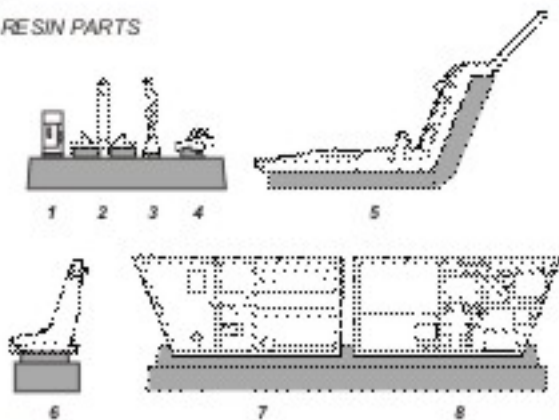

7081

1/72

Messerschmitt Bf109E 3/4 cockpit set

Recommended kit TAMIYA

PHOTO-ETCHED METAL PARTS

RESIN PARTS

1

3