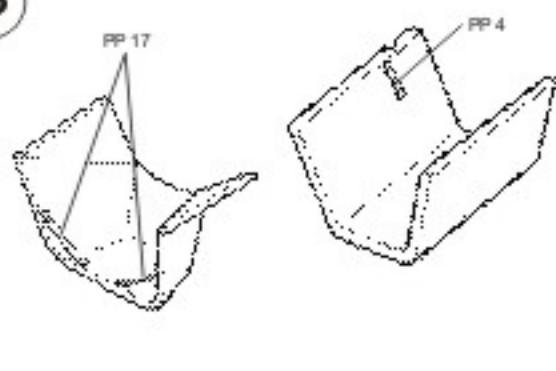

7081

1/72

Messerschmitt Bf109E 3/4 cockpit set

Recommended kit TAMIYA

PHOTO-ETCHED METAL PARTS

RESIN PARTS

1

3