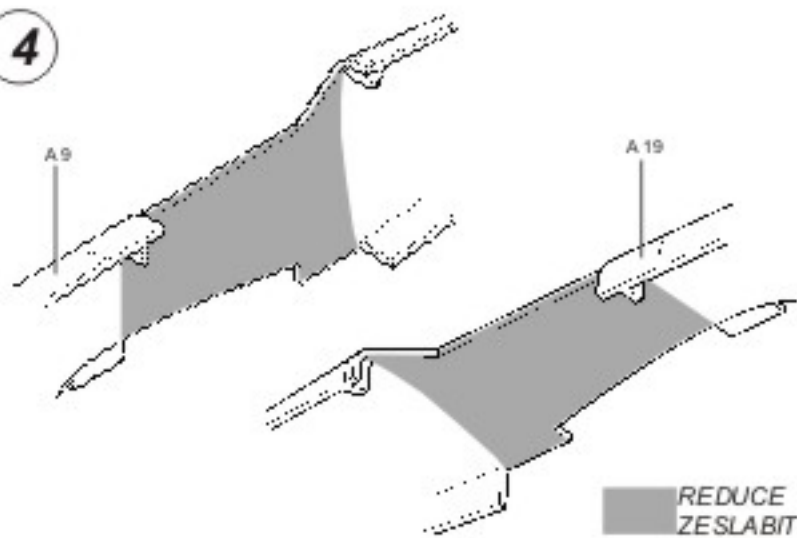

7081

1/72

Messerschmitt Bf109E 3/4 cockpit set

Recommended kit TAMIYA

PHOTO-ETCHED METAL PARTS

RESIN PARTS

1

3

2

4

REDUCE
ZESLABIT