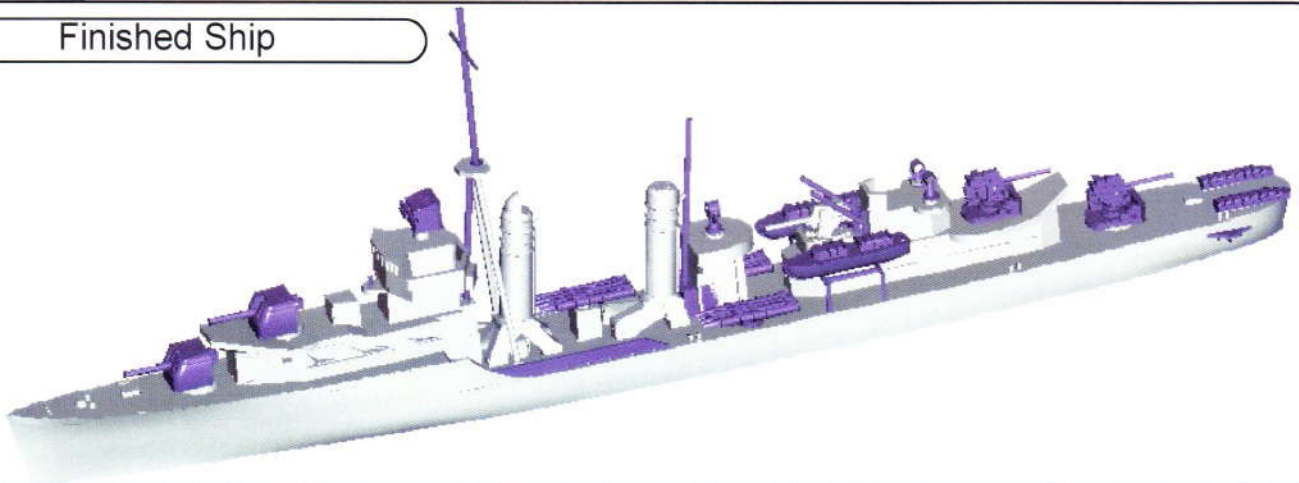

Structures

Part B18 is
mounted on
top of part B14

Forward Armament / Fittings

Aft Armament / Fittings

Finished Ship

MPK 01
 1/700 USS Gridley DD380
 USN DD PreWWII Outfit
 MSRP **\$19.99**

MPK 02
 1/700 USS Benham DD397
 USN DD WWII Outfit
 MSRP **\$19.99**