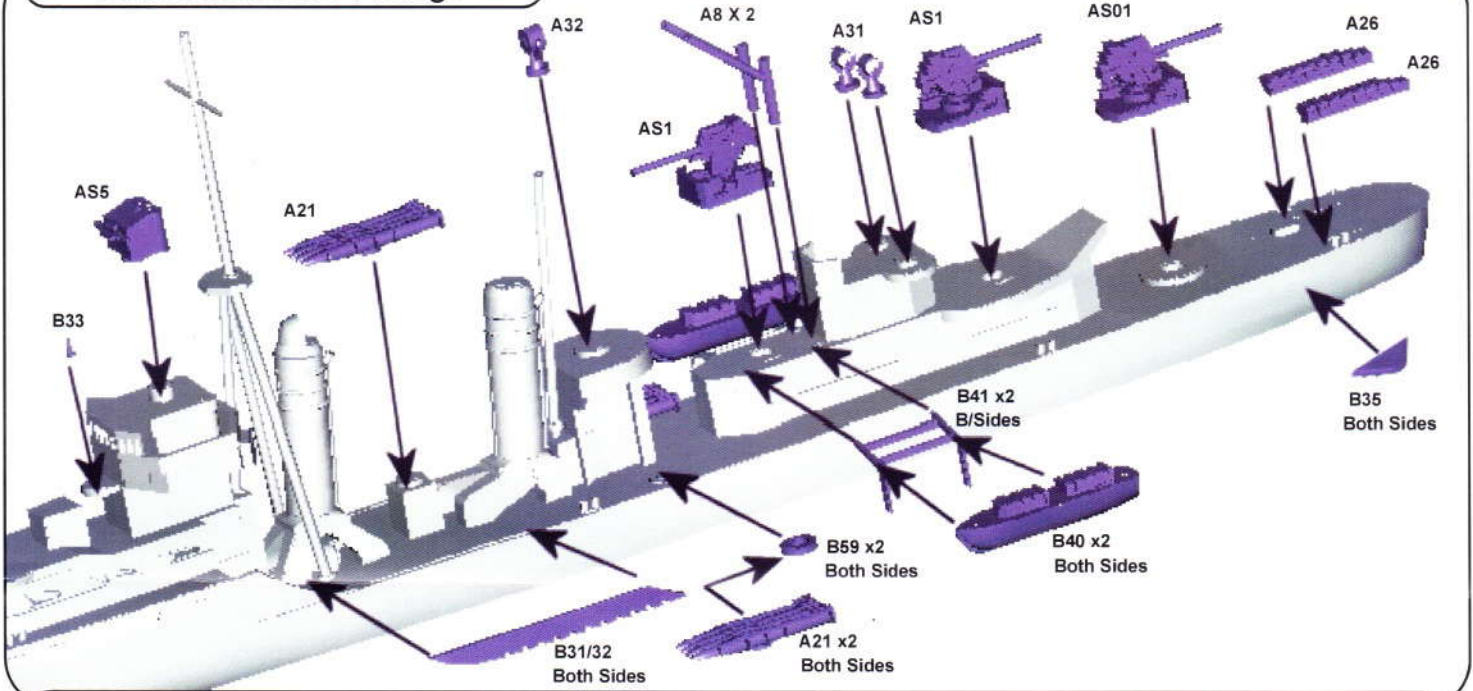

Structures

Part B18 is
mounted on
top of part B14

Forward Armament / Fittings

Aft Armament / Fittings

Finished Ship

MPK 01
 1/700 USS Gridley DD380
 USN DD PreWWII Outfit
 MSRP **\$19.99**

MPK 02
 1/700 USS Benham DD397
 USN DD WWII Outfit
 MSRP **\$19.99**