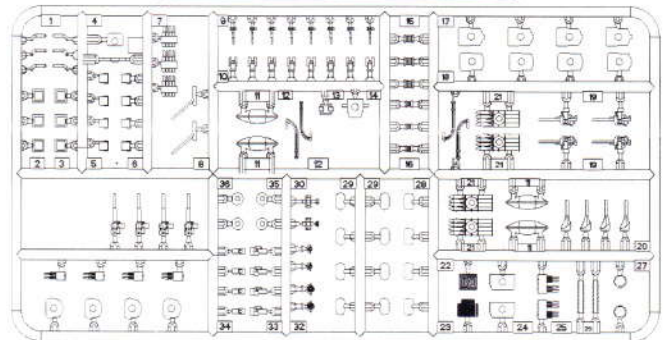

Sprue A - Weapons

Sprue B - Ship / Structures