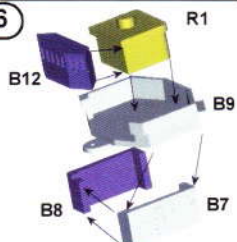

Sub Assemblies

Open 5"/38
Mount

AS1

3X

Shielded 5"/38
Mount

AS2

2X

Forward
Stack

AS3

Aft
Stack

AS4

5" Gun Director

AS5

Bridge

AS6

Foward
Superstructure

AS7

Aft
Superstructure

AS8

Tripod Mast

AS9

Piece R1 is manufactured from resin. This piece will sand and cut exactly like a plastic part. When gluing, it is recommended to use either a CA type glue or a white craft glue. Plastic cement will work but will not create the strongest possible bond. Before attaching, wash part with soap/water mix to remove any residual release agent.

Structures

Part B18 is
mounted on
top of part B14