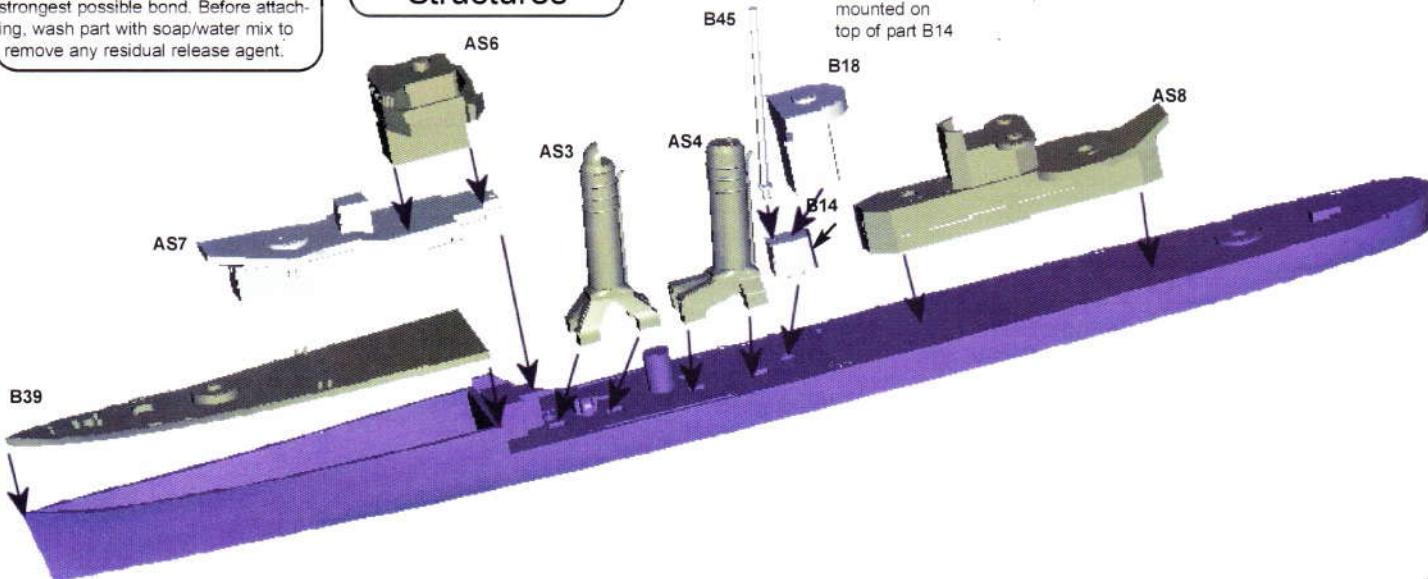

AS7

Aft
Superstructure

AS8

Tripod Mast

AS9

Piece R1 is manufactured from resin. This piece will sand and cut exactly like a plastic part. When gluing, it is recommended to use either a CA type glue or a white craft glue. Plastic cement will work but will not create the strongest possible bond. Before attaching, wash part with soap/water mix to remove any residual release agent.

Structures

Part B18 is
mounted on
top of part B14

Forward Armament / Fittings

Aft Armament / Fittings

Finished Ship

MPK 01
 1/700 USS Gridley DD380
 USN DD PreWWII Outfit
 MSRP **\$19.99**

MPK 02
 1/700 USS Benham DD397
 USN DD WWII Outfit
 MSRP **\$19.99**