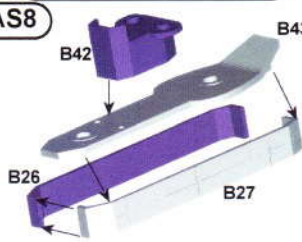

AS3

Aft
Stack

AS4

5" Gun Director

AS5

Bridge

AS6

Foward
Superstructure

AS7

Aft
Superstructure

AS8

Tripod Mast

AS9

Piece R1 is manufactured from resin. This piece will sand and cut exactly like a plastic part. When gluing, it is recommended to use either a CA type glue or a white craft glue. Plastic cement will work but will not create the strongest possible bond. Before attaching, wash part with soap/water mix to remove any residual release agent.