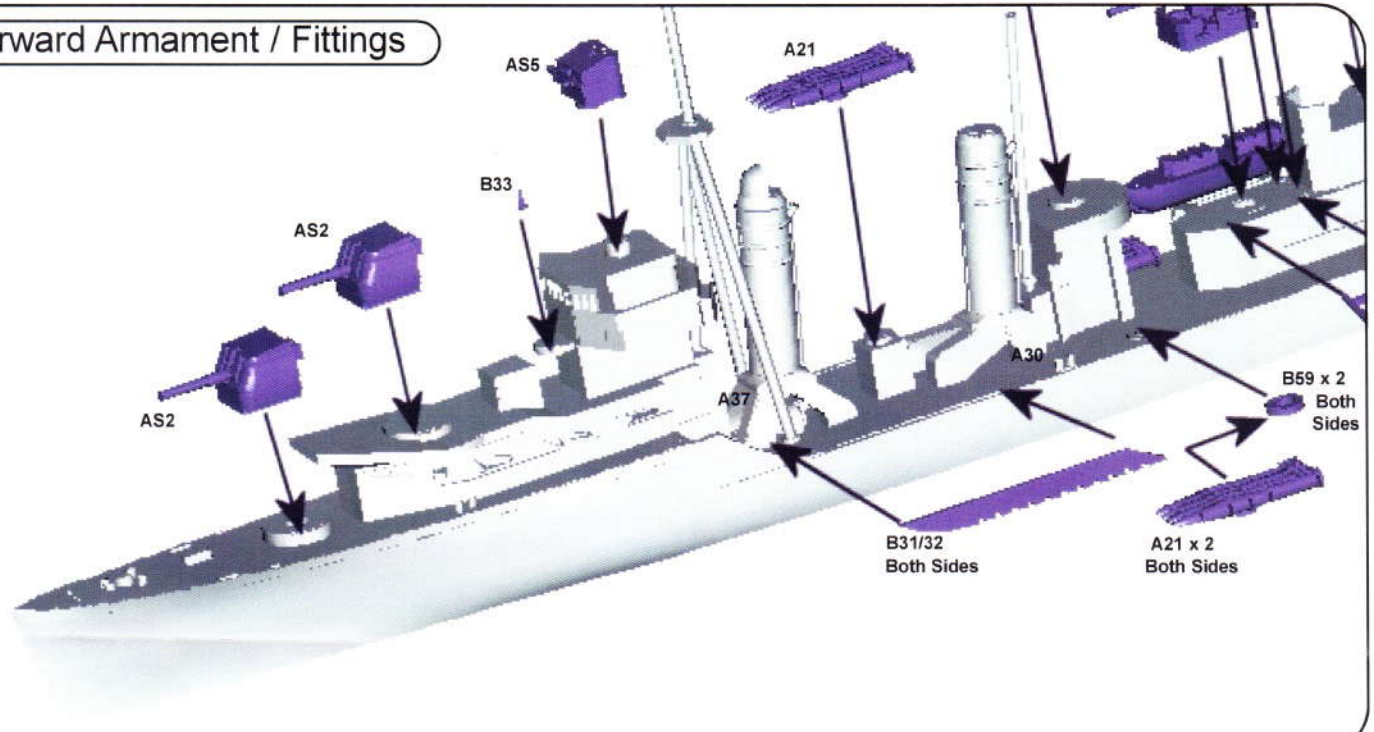

AS7

Aft
Superstructure

AS8

Tripod Mast

AS9

Piece R1 is manufactured from resin. This piece will sand and cut exactly like a plastic part. When gluing, it is recommended to use either a CA type glue or a white craft glue. Plastic cement will work but will not create the strongest possible bond. Before attaching, wash part with soap/water mix to remove any residual release agent.

Structures

Part B18 is
mounted on
top of part B14

Forward Armament / Fittings

Aft Armament / Fittings

Finished Ship

MPK 01
 1/700 USS Gridley DD380
 USN DD PreWWII Outfit
 MSRP **\$19.99**

MPK 02
 1/700 USS Benham DD397
 USN DD WWII Outfit
 MSRP **\$19.99**