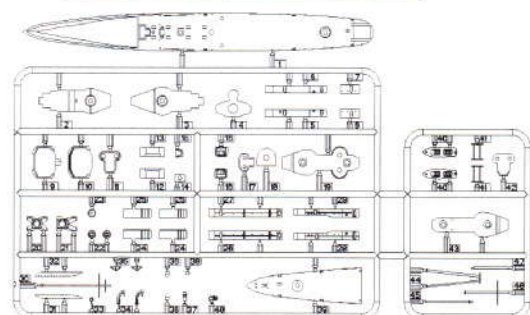

- Please read and become familiar with the instructions carefully before beginning the model.
- Glue and Paint are not included with the kit.
- Use cement sparingly and in a well ventilated area.
- Contains small detachable parts. Not suitable for children under Age 10.
- Be careful with pointed parts and tools used during the building of the kit.
- This kit contains extra pieces that may or may not be used during the assembly of the model. The instructions are intended to be a guide for assembly, and should not be taken as the definitive representation of this ship as they varied in their appearance over their life. The included extra pieces can be used to model the sister ships listed above; you are only limited by the possibilities you imagine.
- The final model may differ from the image on the front of the box.