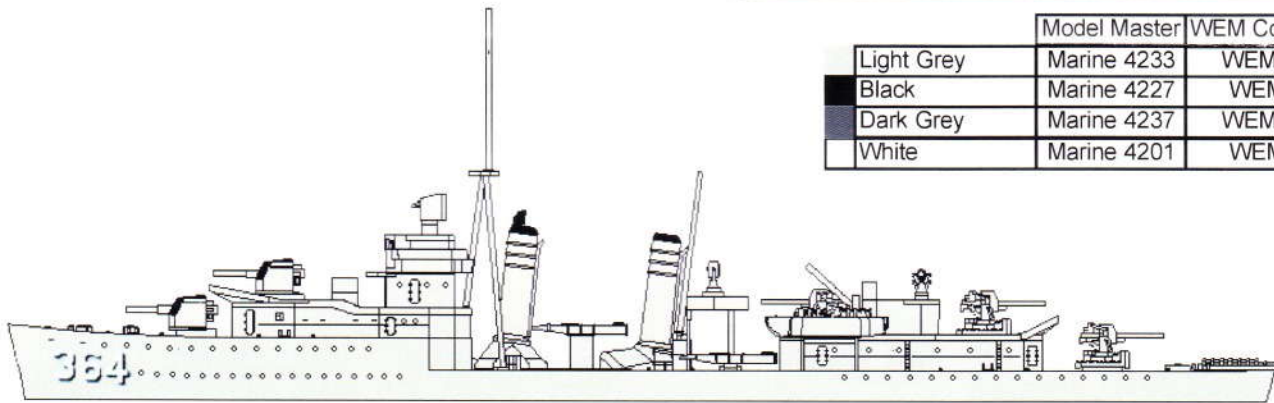

DD-364 USS Mahan

US Navy Destroyer Mahan Class (1938 outfit)
1/700 Scale Series

Waterline
MPK707

07

For more information:
www.MidshipModel.com

Displacement: Mahan 1488t Standard 2103t full load

Dimensions

Length: 334ft wl (341 ft 10in oa)
Width: 35 ft 5in
Depth: 12 ft 4in full load
Machinery: 2 shaft GE turbines 4 blrs 49,000 shp
Speed: 36.5 knots, full load
Armament: 5 5"/38 12 21" TT (4x3)
Complement: 158

	Model Master	WEM Color Coats
Light Grey	Marine 4233	WEM US01
Black	Marine 4227	WEM C02
Dark Grey	Marine 4237	WEM US02
White	Marine 4201	WEM C03

Mahan Class:	Launched	Fate
DD364 USS Mahan	Oct 15, 1935	Sunk December 7, 1944
DD365 USS Cummings	Dec 11, 1935	Broken up 1947
DD366 USS Drayton	Mar 26, 1936	Broken up 1947
DD367 USS Lamson	June 17, 1936	Expended 1946
DD368 USS Flusser	Sept 28, 1935	Broken up 1948
DD369 USS Reid	Jan 11, 1936	Sunk Nov 12, 1944
DD370 USS Case	Sept 14, 1935	Broken up 1948
DD371 USS Conyngham	Sept 14, 1935	Sunk as Target 1948
DD372 USS Cassin	Oct 28, 1935	Broken up 1948
DD373 USS Shaw	Oct 28, 1935	Broken up 1946
DD374 USS Tucker	Feb 26, 1936	Sunk April 8, 1942
DD375 USS Downes	April 22, 1936	Broken up 1948
DD376 USS Cushing	Dec 31, 1935	Sunk Nov 13, 1942
DD377 USS Perkins	Dec 31, 1935	Sunk Nov 29, 1943
DD378 USS Smith	Feb 2, 1936	Broken up 1947
DD379 USS Preston	April 22, 1936	Sunk April 22, 1942
DD380 USS Dunlap	April 18, 1936	Broken up 1948
DD381 USS Fanning	Sept 18, 1936	Broken up 1948