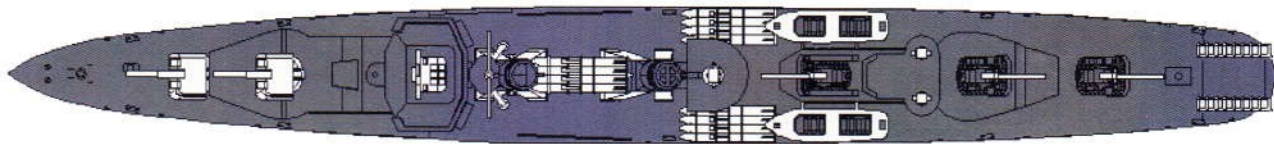

DD-364 USS Mahan

US Navy Destroyer Mahan Class (1938 outfit)
1/700 Scale Series

Waterline
MPK707

07

For more information:
www.MidshipModel.com

Displacement: Mahan 1488t Standard 2103t full load

Dimensions

Length: 334ft wl (341 ft 10in oa)
Width: 35 ft 5in
Depth: 12 ft 4in full load
Machinery: 2 shaft GE turbines 4 blrs 49,000 shp
Speed: 36.5 knots, full load
Armament: 5 5"/38 12 21" TT (4x3)
Complement: 158

	Model Master	WEM Color Coats
Light Grey	Marine 4233	WEM US01
Black	Marine 4227	WEM C02
Dark Grey	Marine 4237	WEM US02
White	Marine 4201	WEM C03

Mahan Class:	Launched	Fate
DD364 USS Mahan	Oct 15, 1935	Sunk December 7, 1944
DD365 USS Cummings	Dec 11, 1935	Broken up 1947
DD366 USS Drayton	Mar 26, 1936	Broken up 1947
DD367 USS Lamson	June 17, 1936	Expended 1946
DD368 USS Flusser	Sept 28, 1935	Broken up 1948
DD369 USS Reid	Jan 11, 1936	Sunk Nov 12, 1944
DD370 USS Case	Sept 14, 1935	Broken up 1948
DD371 USS Conyngham	Sept 14, 1935	Sunk as Target 1948
DD372 USS Cassin	Oct 28, 1935	Broken up 1948
DD373 USS Shaw	Oct 28, 1935	Broken up 1946
DD374 USS Tucker	Feb 26, 1936	Sunk April 8, 1942
DD375 USS Downes	April 22, 1936	Broken up 1948
DD376 USS Cushing	Dec 31, 1935	Sunk Nov 13, 1942
DD377 USS Perkins	Dec 31, 1935	Sunk Nov 29, 1943
DD378 USS Smith	Feb 2, 1936	Broken up 1947
DD379 USS Preston	April 22, 1936	Sunk April 22, 1942
DD380 USS Dunlap	April 18, 1936	Broken up 1948
DD381 USS Fanning	Sept 18, 1936	Broken up 1948