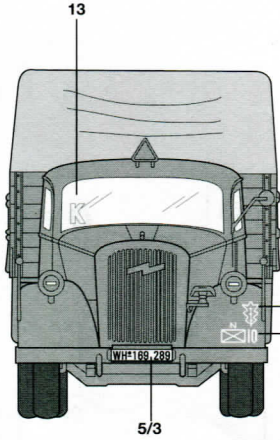

1ST PANZER DIVISION - FRANCE 1940

FIELD GREEN (FLAT)

F.S. 34097

MODEL MASTER - 1712

MODEL MASTER ACRYL - 4708