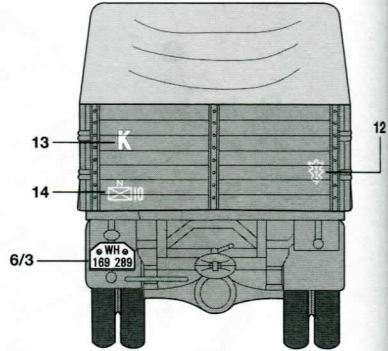

F.S. 34097

MODEL MASTER - 1712

MODEL MASTER ACRYL - 4708

SCHWARZGRAU '39-'43 (FLAT)

RAL 7021

MODEL MASTER II - 2094

MODEL MASTER ACRYL - 4795

8TH GEBIRGSJAGER DIVISION; BOLOGNA - ITALY - FEBRUARY/APRIL 1945