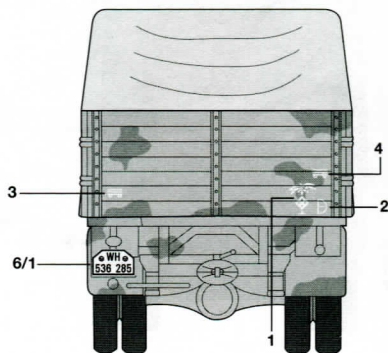

MODEL MASTER ACRYL - 4796

PANZER OLIVGRUN 1943 (FLAT)

MODEL MASTER II - 2097

MODEL MASTER ACRYL - 4798

ALTERNATIVE

ALTERNATIVE DECAL 16: LUFTWAFFE RAMCKE PARACHUTE BRIGADE

1ST PANZER DIVISION - FRANCE 1940

FIELD GREEN (FLAT)