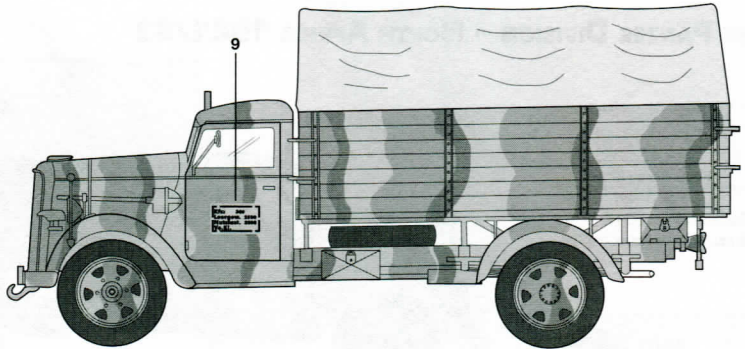

8TH GEBIRGSJAGER DIVISION; BOLOGNA - ITALY - FEBRUARY/APRIL 1945

PANZER DUNKELGELB 1943 (FLAT)

MODEL MASTER II - 2095

MODEL MASTER ACRYL - 4796