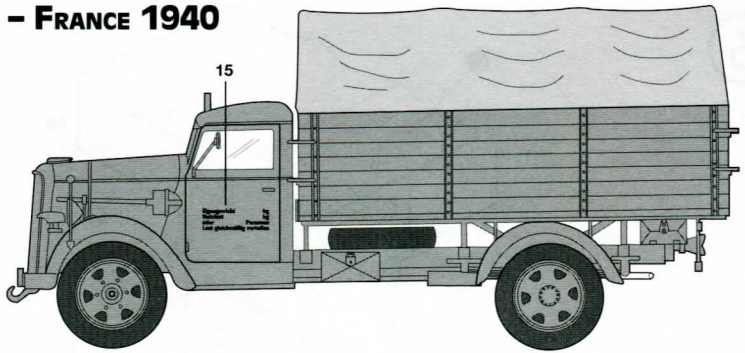

1ST PANZER DIVISION - FRANCE 1940

FIELD GREEN (FLAT)

F.S. 34097

MODEL MASTER - 1712

MODEL MASTER ACRYL - 4708