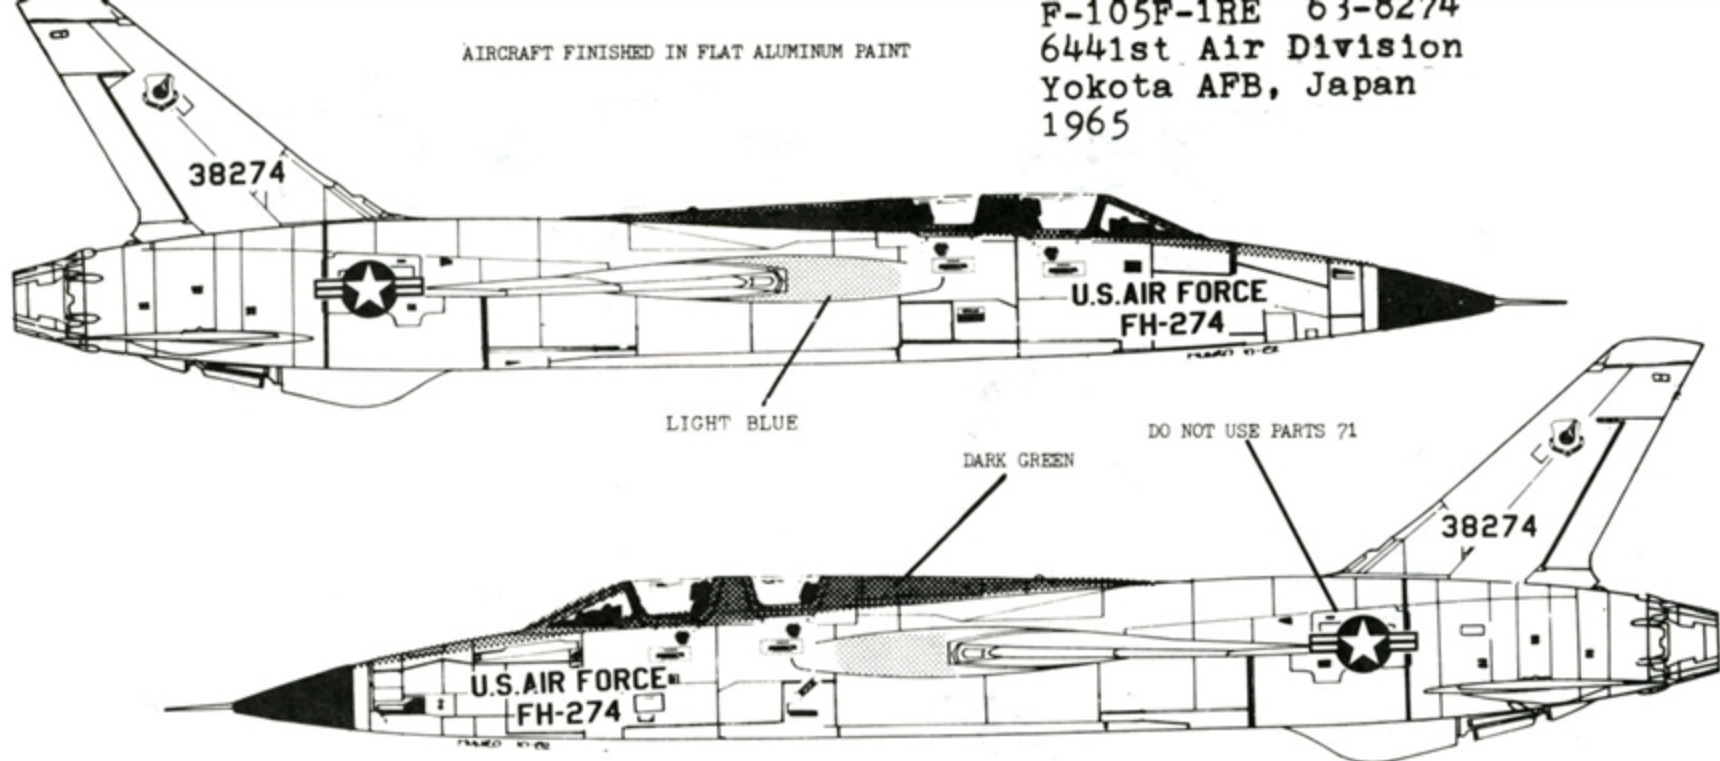

AIRCRAFT FINISHED IN FLAT ALUMINUM PAINT

F-105F-1RE 63-8274
6441st Air Division
Yokota AFB, Japan
1965

F-105F-1RE 62-4424
36th TFW
Bittberg AFB, Germany
1965

AIRCRAFT FINISHED IN FLAT ALUMINIUM PAINT

F-105F-1RE 63-8311
49th TFW
Spangdahlem, Germany
1966

AIRCRAFT FINISHED IN FLAT ALUMINIUM PAINT