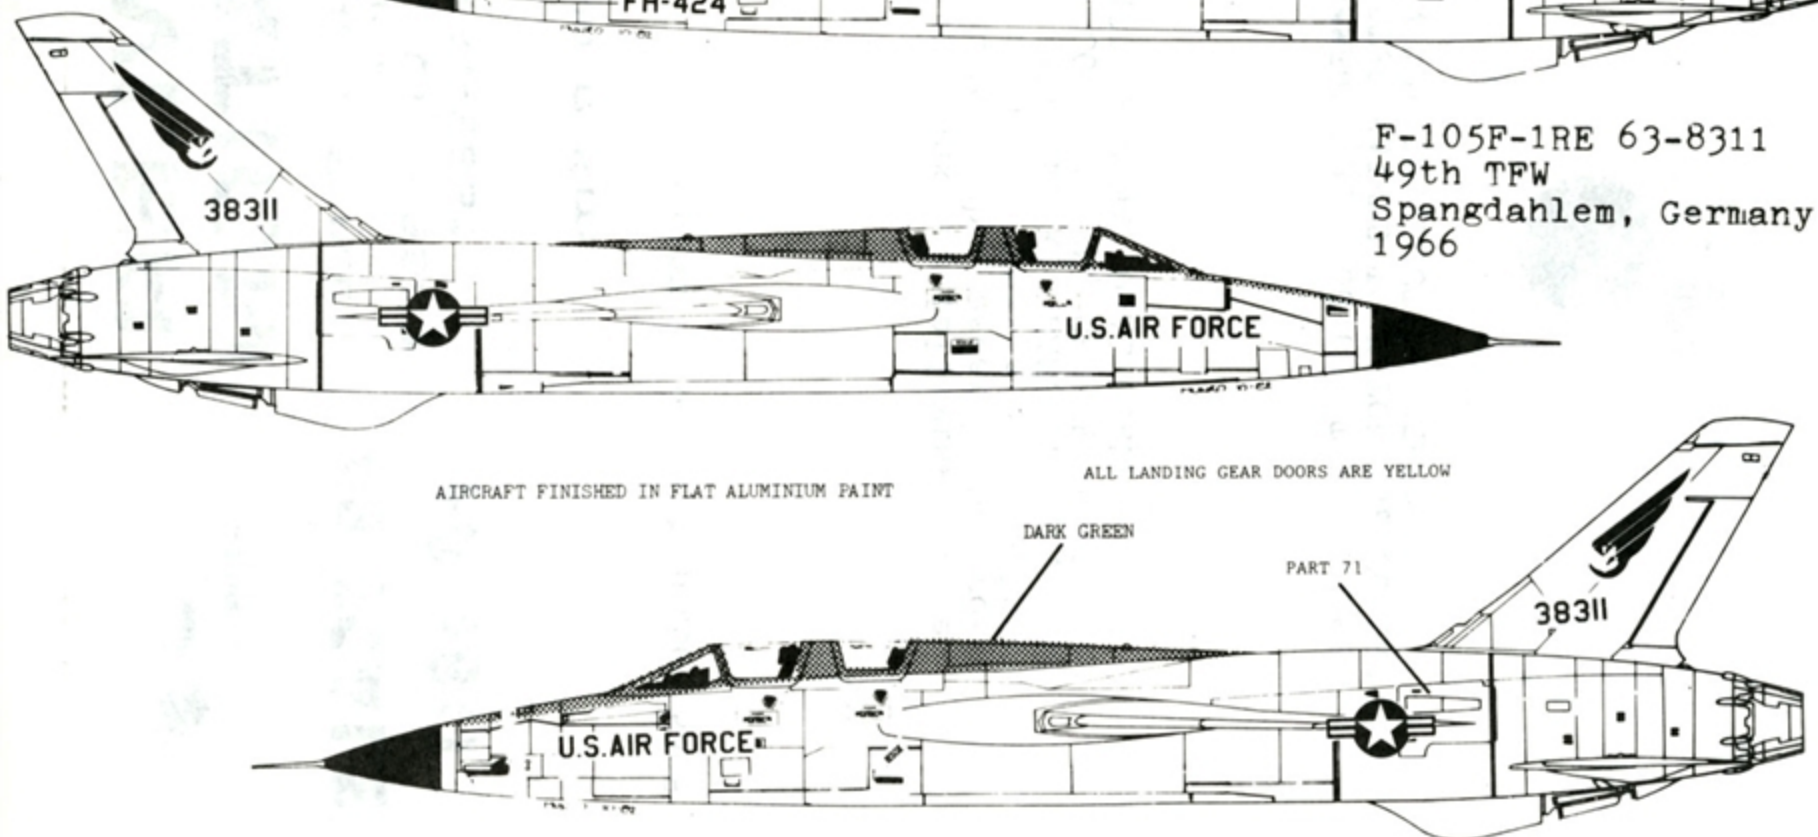

AIRCRAFT FINISHED IN FLAT ALUMINUM PAINT

F-105F-1RE 63-8274
6441st Air Division
Yokota AFB, Japan
1965

F-105F-1RE 62-4424
36th TFW
Bittberg AFB, Germany
1965

AIRCRAFT FINISHED IN FLAT ALUMINIUM PAINT

F-105F-1RE 63-8311
49th TFW
Spangdahlem, Germany
1966

AIRCRAFT FINISHED IN FLAT ALUMINIUM PAINT