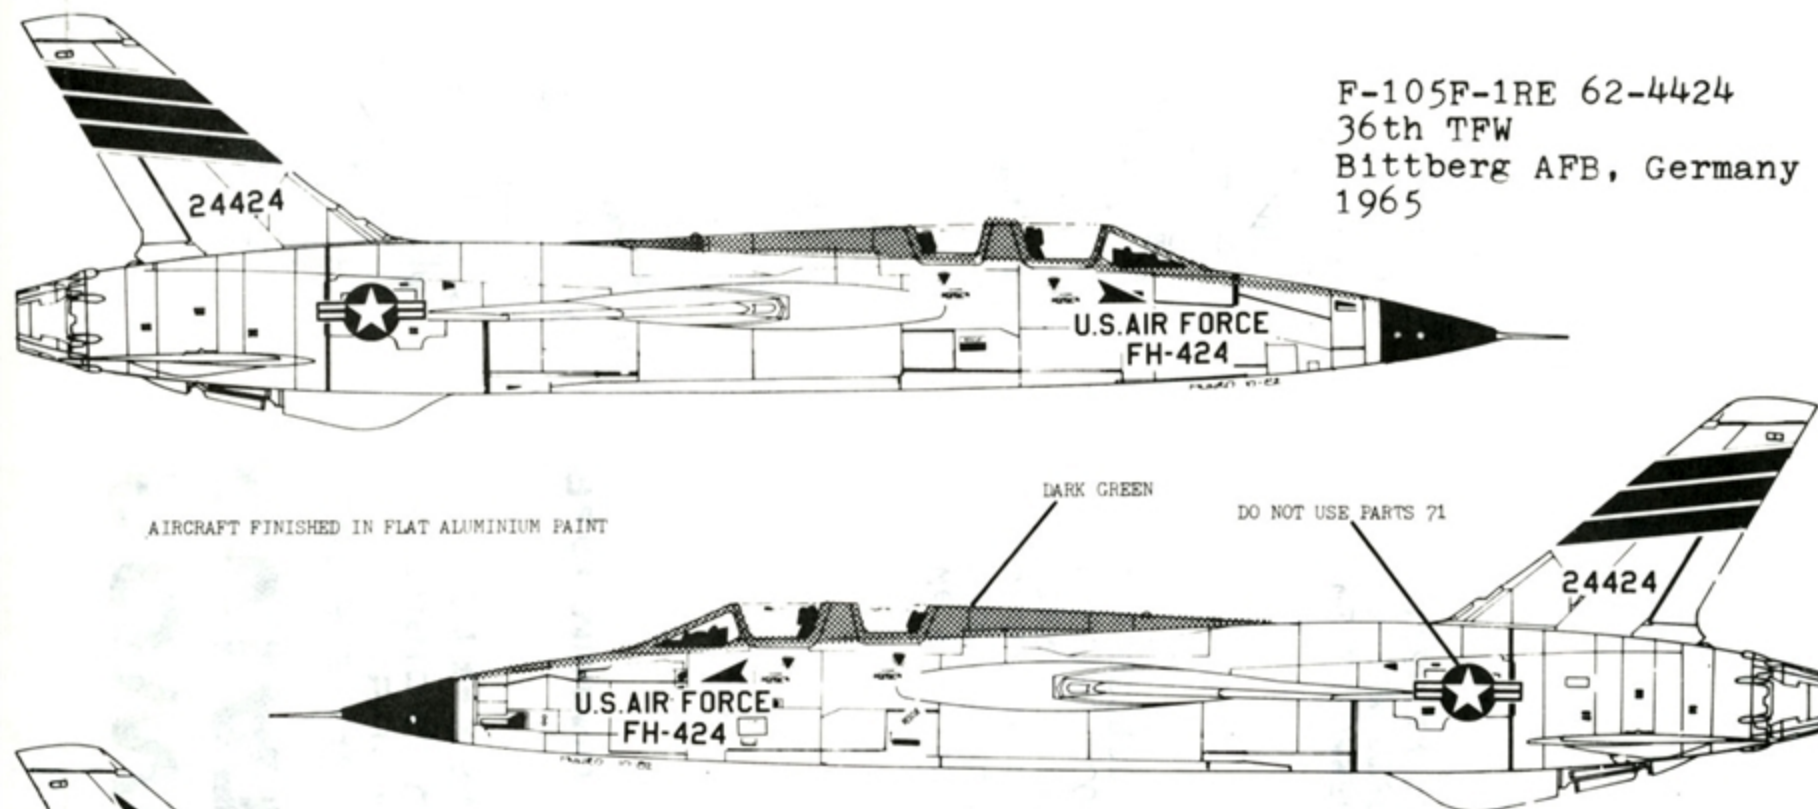

AIRCRAFT FINISHED IN FLAT ALUMINUM PAINT

F-105F-1RE 63-8274
6441st Air Division
Yokota AFB, Japan
1965

F-105F-1RE 62-4424
36th TFW
Bittberg AFB, Germany
1965

AIRCRAFT FINISHED IN FLAT ALUMINIUM PAINT

F-105F-1RE 63-8311
49th TFW
Spangdahlem, Germany
1966

AIRCRAFT FINISHED IN FLAT ALUMINIUM PAINT