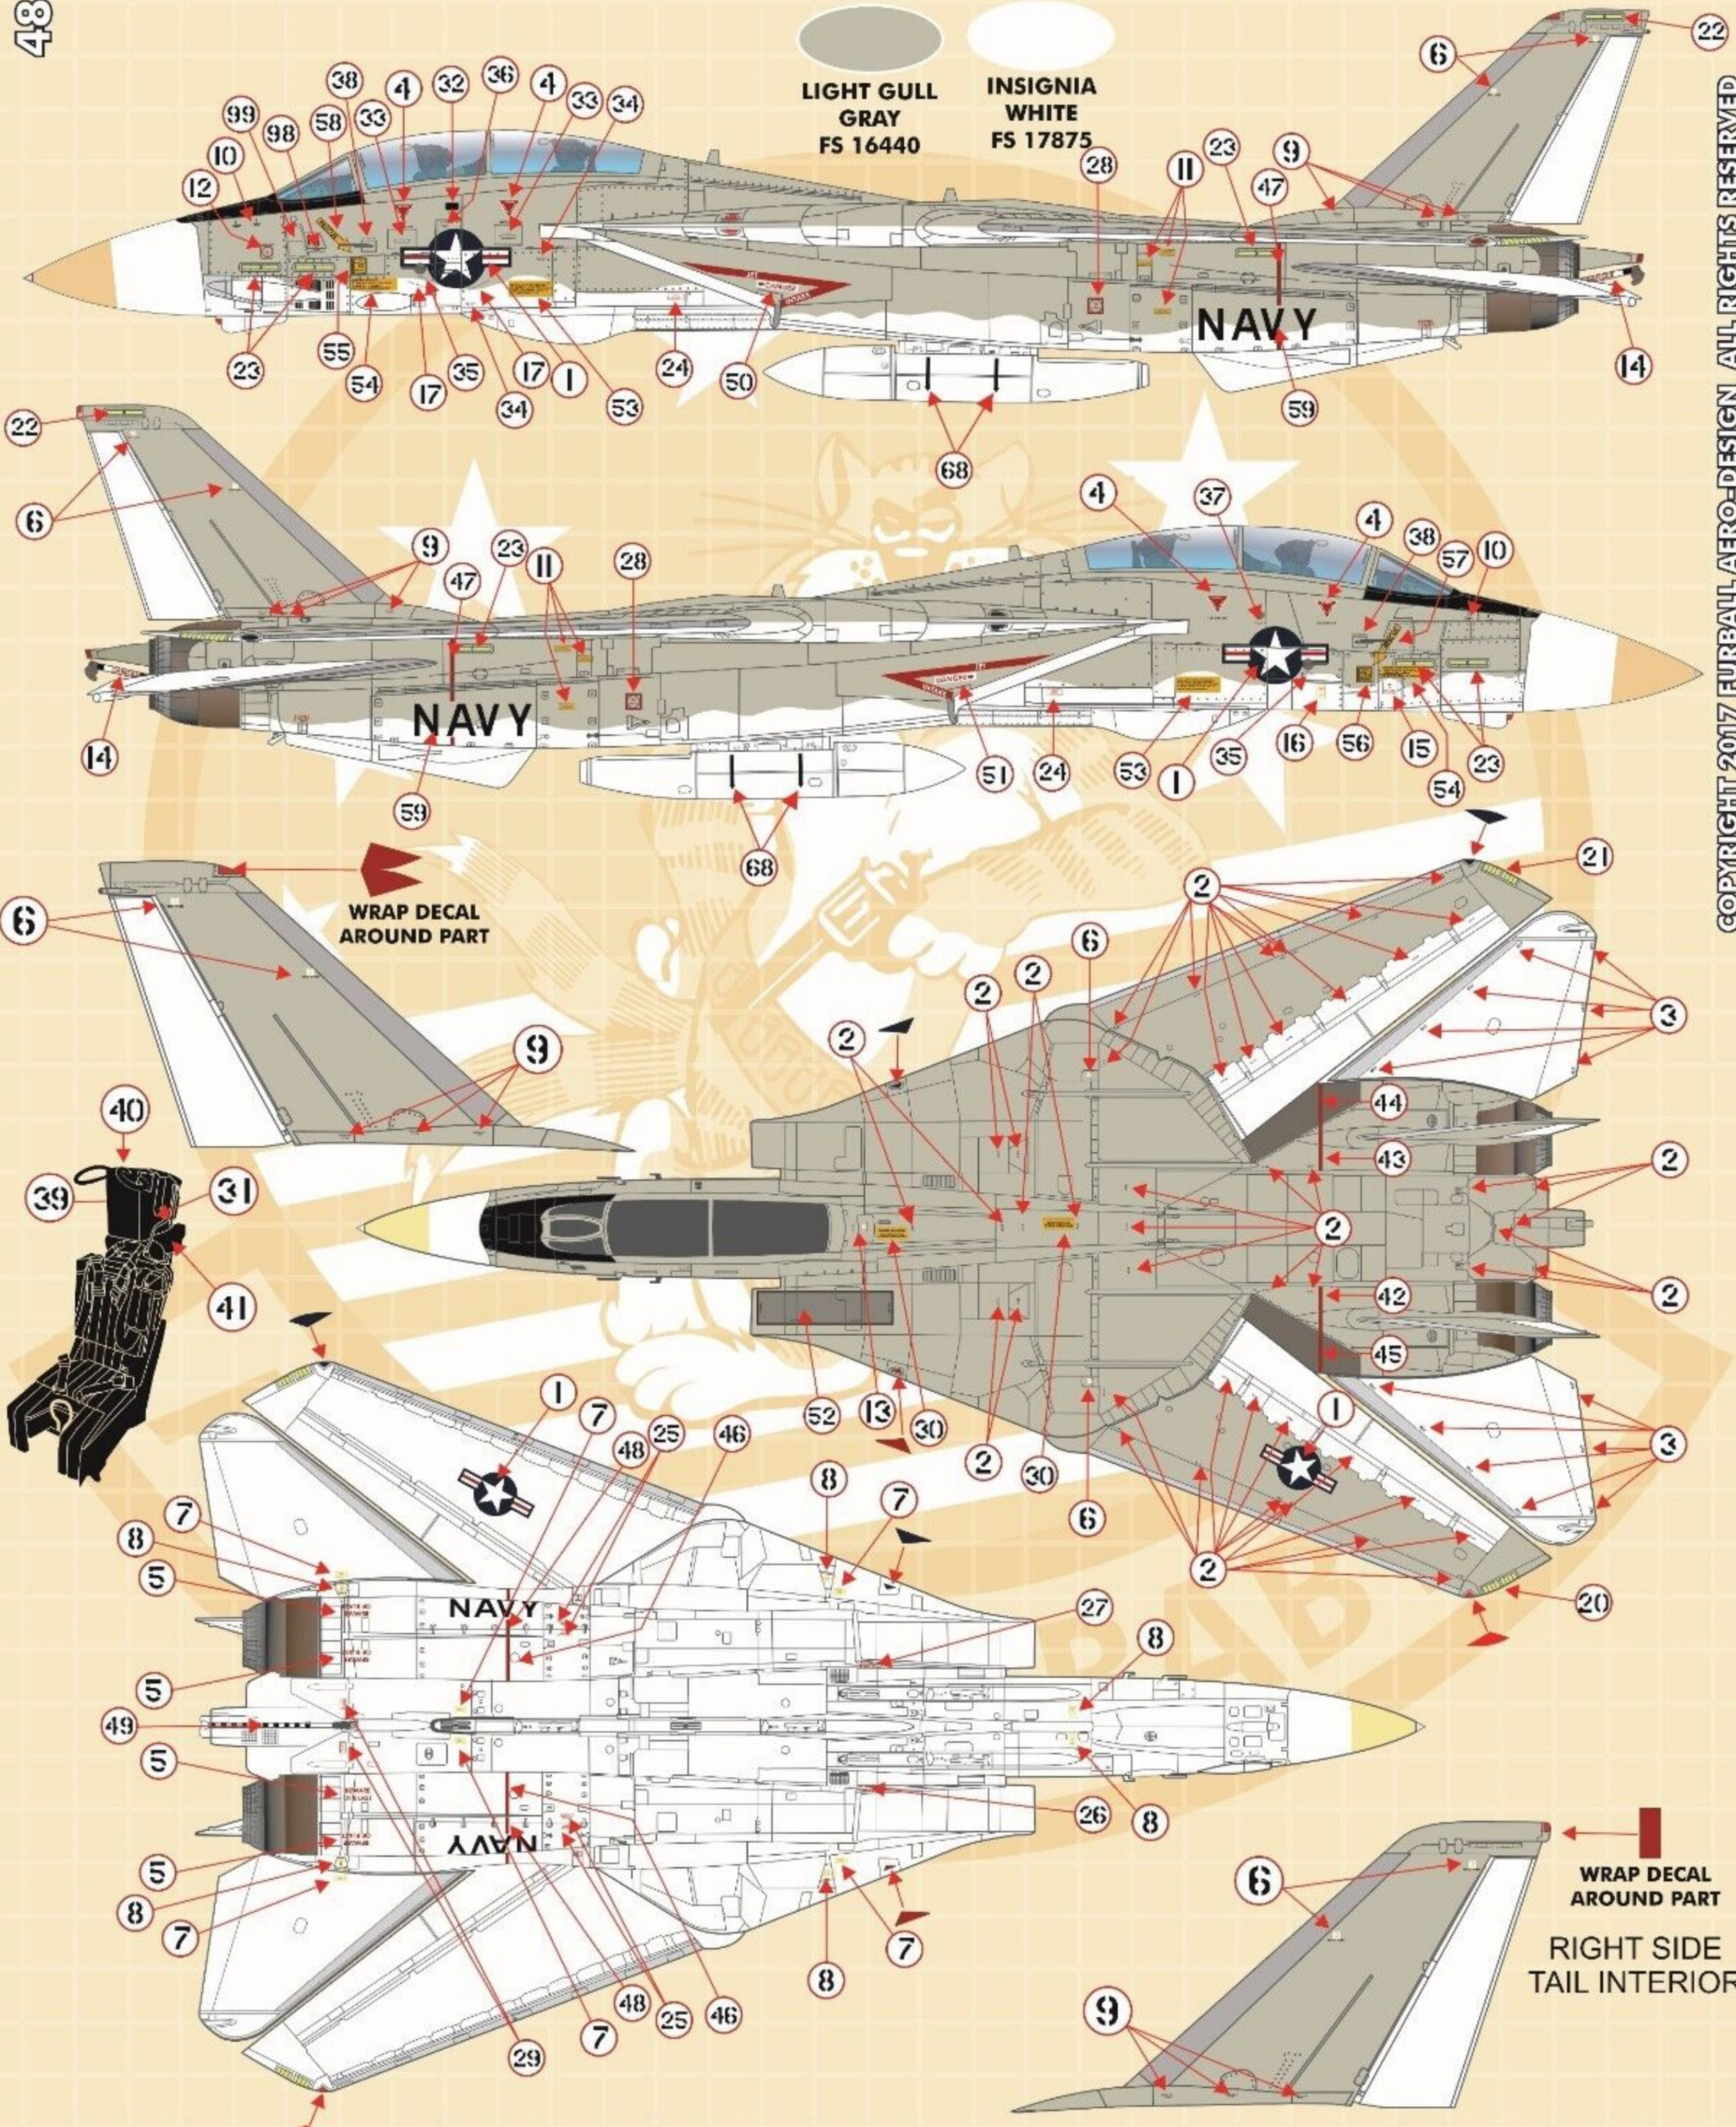

F-14 STENCIL & DATA

LIGHT GULL GRAY
FS 16440

INSIGNIA WHITE
FS 17875

WRAP DECAL AROUND PART

WRAP DECAL AROUND PART
RIGHT SIDE TAIL INTERIOR

LIGHT GHOST GRAY
 FS 36375

DARK GHOST GRAY
 FS 36320

MEDIUM GRAY
 FS 35237