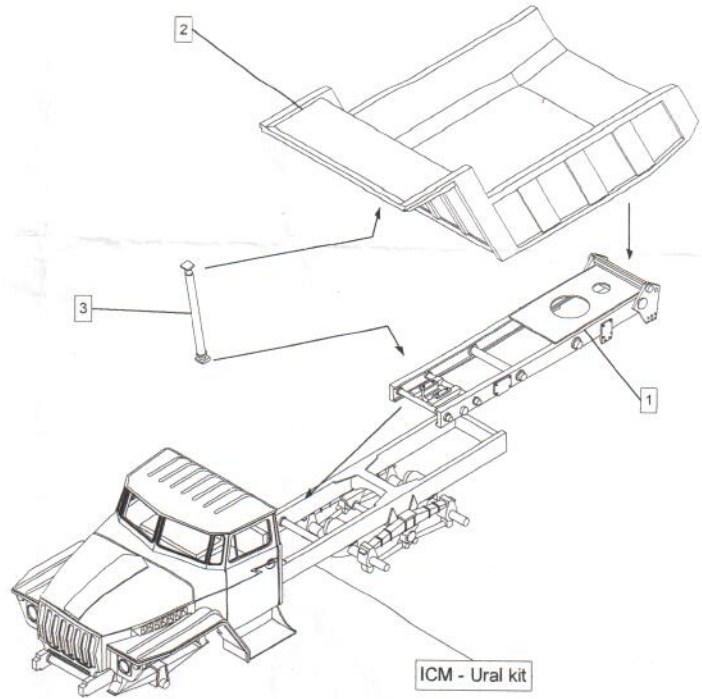

Dumper truck

conversion set for ICM Ural-4320 kit

1:72 NO. BM7254

resin parts

Recommended: OI-25 wheels set,
Balaton Modell (BM7205)