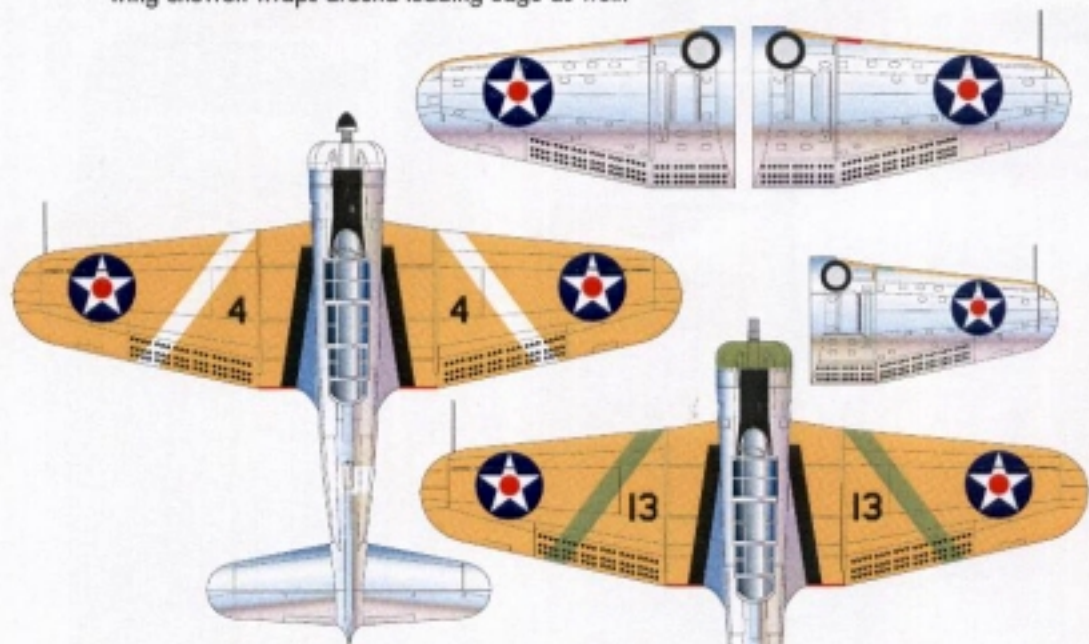

Marine SBD-1s

Quantico, Virginia, 1940-1941

YHD32016

The Marine emblem's eagle
faces FORWARD on each side

VMB-2
Squadron Commander's aircraft
1940

VMB-2
5th Section Leader
Late 1940

VMB-1
2nd Section Leader
Spring 1941

VMB-1
3rd Section Leader
Spring 1941

Note yellow wrapped around leading edge. Also note wing chevron wraps around leading edge as well.

Use BlackMagic™ masks for stripes on the wings.

...available from

Meteor

© Yellowhammer Models, 2007

Black & White arrestor hook stripes (three choices)

26 (some bombs had this yellow stripe)