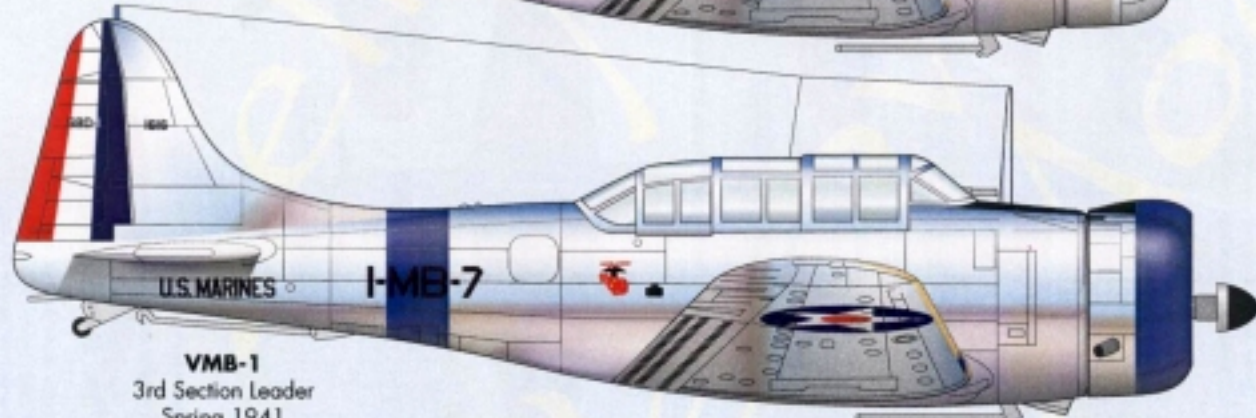

Marine SBD-1s

Quantico, Virginia, 1940-1941

YHD32016

The Marine emblem's eagle
faces FORWARD on each side

VMB-2
Squadron Commander's aircraft
1940

VMB-2
5th Section Leader
Late 1940

VMB-1
2nd Section Leader
Spring 1941

VMB-1
3rd Section Leader
Spring 1941

Note yellow wrapped around leading edge. Also note wing chevron wraps around leading edge as well.

Use BlackMagic™ masks for stripes on the wings.

...available from

Meteor

© Yellowhammer Models, 2007

Black & White arrestor hook stripes (three choices)

26 (some bombs had this yellow stripe)