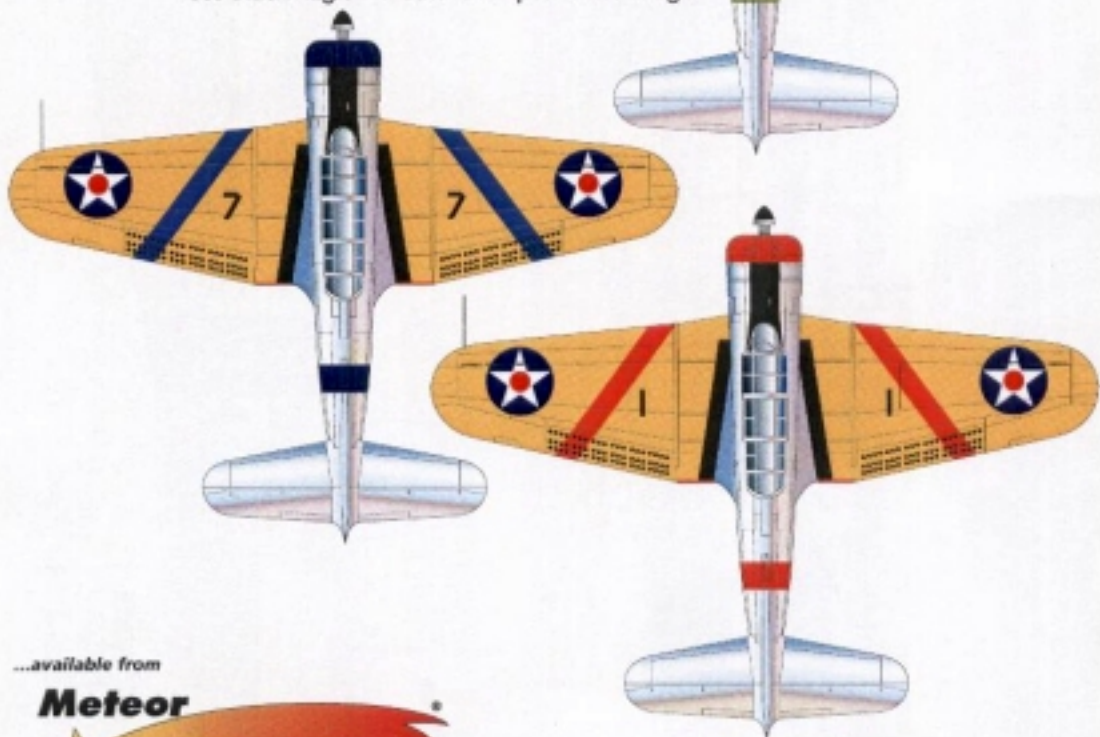

Marine SBD-1s

Quantico, Virginia, 1940-1941

YHD32016

The Marine emblem's eagle
faces FORWARD on each side

VMB-2
Squadron Commander's aircraft
1940

VMB-2
5th Section Leader
Late 1940

VMB-1
2nd Section Leader
Spring 1941

VMB-1
3rd Section Leader
Spring 1941

Note yellow wrapped around leading edge. Also note wing chevron wraps around leading edge as well.

Use BlackMagic™ masks for stripes on the wings.

...available from

Meteor

© Yellowhammer Models, 2007

Black & White arrestor hook stripes (three choices)

26 (some bombs had this yellow stripe)