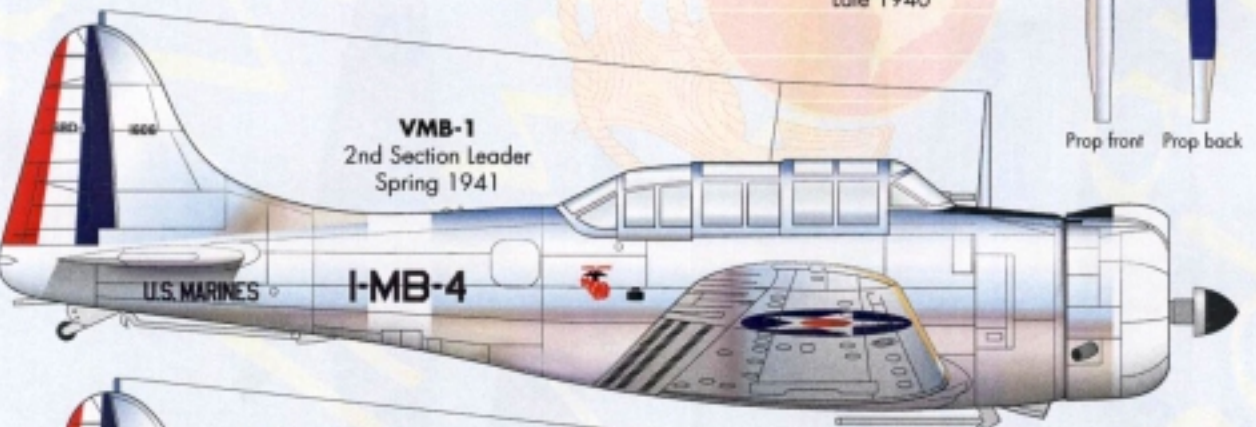

Marine SBD-1s

Quantico, Virginia, 1940-1941

YHD32016

The Marine emblem's eagle
faces FORWARD on each side

VMB-2
Squadron Commander's aircraft
1940

VMB-2
5th Section Leader
Late 1940

VMB-1
2nd Section Leader
Spring 1941

VMB-1
3rd Section Leader
Spring 1941

Note yellow wrapped around leading edge. Also note wing chevron wraps around leading edge as well.

Use BlackMagic™ masks for stripes on the wings.

...available from

Meteor

© Yellowhammer Models, 2007

Black & White arrestor hook stripes (three choices)

26 (some bombs had this yellow stripe)