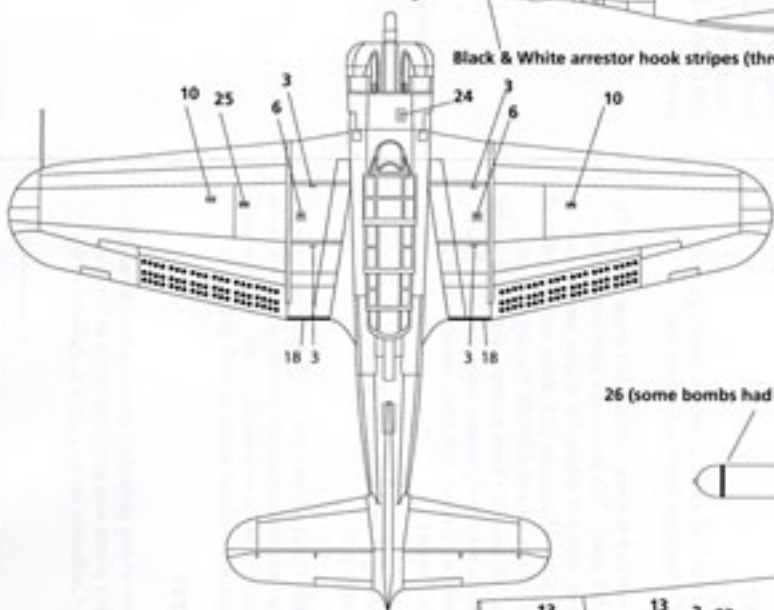

VMB-1
3rd Section Leader
Spring 1941

Note yellow wrapped around leading edge. Also note wing chevron wraps around leading edge as well.

Use BlackMagic™ masks for stripes on the wings.

...available from

Meteor

© Yellowhammer Models, 2007

Black & White arrestor hook stripes (three choices)

26 (some bombs had this yellow stripe)