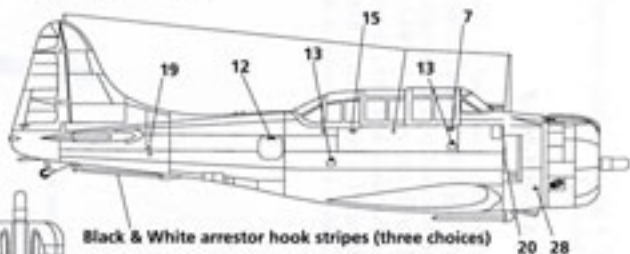

Black & White arrestor hook stripes (three choices)

26 (some bombs had this yellow stripe)