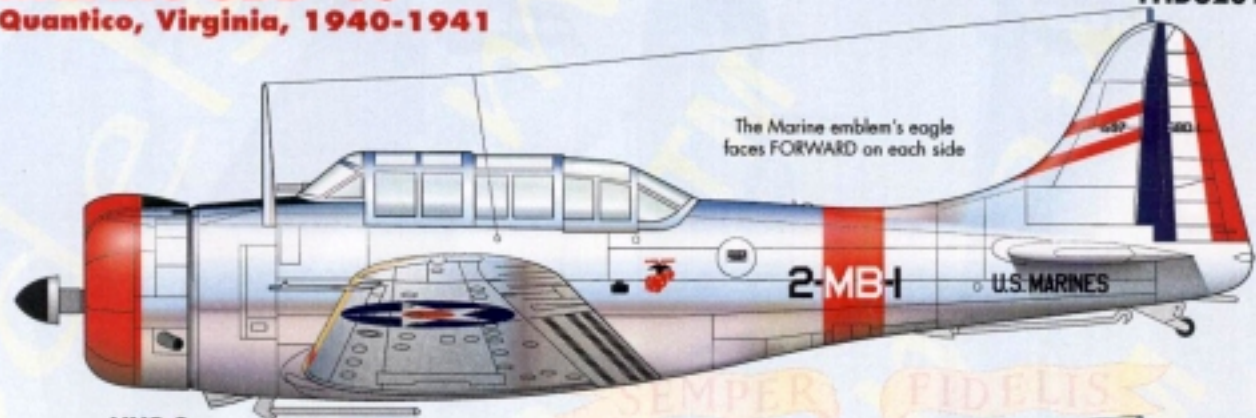

Marine SBD-1s

Quantico, Virginia, 1940-1941

YHD32016

The Marine emblem's eagle
faces FORWARD on each side

VMB-2
Squadron Commander's aircraft
1940

VMB-2
5th Section Leader
Late 1940

VMB-1
2nd Section Leader
Spring 1941

VMB-1
3rd Section Leader
Spring 1941

Note yellow wrapped around leading edge. Also note wing chevron wraps around leading edge as well.

Use BlackMagic™ masks for stripes on the wings.

...available from

Meteor