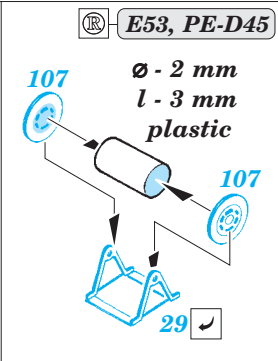

ORIGINAL KIT PARTS  
PŮVODNÍ DÍLY STAVEBNICE

PHOTO-ETCHED PARTS  
LEPTANÉ DÍLY

PARTS TO BE REMOVED  
DÍLY K ODSTRANĚNÍ

FILL  
TMELIT

**A** 2 pcs.

**B**

**C**

**D** 4 pcs.

2 pcs.

67 2 pcs.

**A19**

**E13**

**F52**

**E** 6 pcs.

F10, F40  
3 pcs.

**Related products: 53187 HMS Hood pt. 1 AA guns & rocket launchers 1/200**

**Related products: 53188 HMS Hood pt. 2 radars 1/200**

**Related products: 53189 HMS Hood pt. 3 railings 1/200**

**Related products: 53190 HMS Hood pt. 4 life rafts 1/200**

**Related products: 53194 HMS Hood pt. 6 superstructure 1/200**