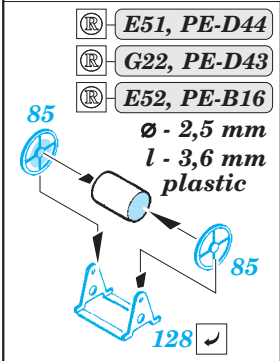

ORIGINAL KIT PARTS  
PŮVODNÍ DÍLY STAVEBNICE

PHOTO-ETCHED PARTS  
LEPTANÉ DÍLY

PARTS TO BE REMOVED  
DÍLY K ODSTRANĚNÍ

FILL  
TMELIT

**A** 2 pcs.

**B**

**C**

**D** 4 pcs.

2 pcs.

67 2 pcs.

**A19**

**E13**

**F52**

**E** 6 pcs.

F10, F40  
3 pcs.

**Related products: 53187 HMS Hood pt. 1 AA guns & rocket launchers 1/200**

**Related products: 53188 HMS Hood pt. 2 radars 1/200**

**Related products: 53189 HMS Hood pt. 3 railings 1/200**

**Related products: 53190 HMS Hood pt. 4 life rafts 1/200**

**Related products: 53194 HMS Hood pt. 6 superstructure 1/200**