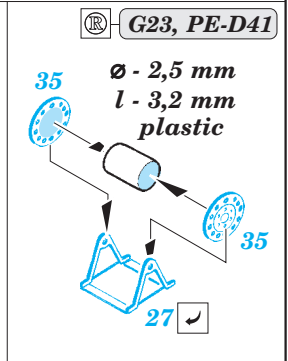

ORIGINAL KIT PARTS  
PŮVODNÍ DÍLY STAVEBNICE

PHOTO-ETCHED PARTS  
LEPTANÉ DÍLY

PARTS TO BE REMOVED  
DÍLY K ODSTRANĚNÍ

FILL  
TMELIT

**A** 2 pcs.

**B**

**C**

**D** 4 pcs.

2 pcs.

67 2 pcs.

**A19**

**E13**

**F52**

**E** 6 pcs.

F10, F40  
3 pcs.

**Related products: 53187 HMS Hood pt. 1 AA guns & rocket launchers 1/200**

**Related products: 53188 HMS Hood pt. 2 radars 1/200**

**Related products: 53189 HMS Hood pt. 3 railings 1/200**

**Related products: 53190 HMS Hood pt. 4 life rafts 1/200**

**Related products: 53194 HMS Hood pt. 6 superstructure 1/200**