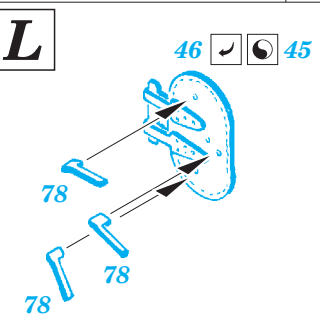

ORIGINAL KIT PARTS  
PŮVODNÍ DÍLY STAVEBNICE

PHOTO-ETCHED PARTS  
LEPTANÉ DÍLY

PARTS TO BE REMOVED  
DÍLY K ODSTRANĚNÍ

FILL  
TMELIT

**A** 2 pcs.

**B**

**C**

**D** 4 pcs.

2 pcs.

67 2 pcs.

**A19**

**E13**

**F52**

**E** 6 pcs.

F10, F40  
3 pcs.

**Related products: 53187 HMS Hood pt. 1 AA guns & rocket launchers 1/200**

**Related products: 53188 HMS Hood pt. 2 radars 1/200**

**Related products: 53189 HMS Hood pt. 3 railings 1/200**

**Related products: 53190 HMS Hood pt. 4 life rafts 1/200**

**Related products: 53194 HMS Hood pt. 6 superstructure 1/200**