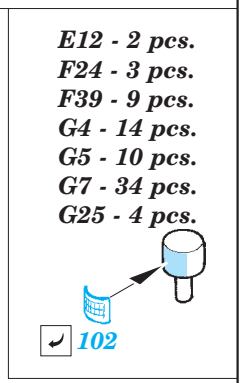

ORIGINAL KIT PARTS  
PŮVODNÍ DÍLY STAVEBNICE

PHOTO-ETCHED PARTS  
LEPTANÉ DÍLY

PARTS TO BE REMOVED  
DÍLY K ODSTRANĚNÍ

FILL  
TMELIT

**A** 2 pcs.

**B**

**C**

**D** 4 pcs.

2 pcs.

67 2 pcs.

**A19**

**E13**

**F52**

**E** 6 pcs.

F10, F40  
3 pcs.

**Related products: 53187 HMS Hood pt. 1 AA guns & rocket launchers 1/200**

**Related products: 53188 HMS Hood pt. 2 radars 1/200**

**Related products: 53189 HMS Hood pt. 3 railings 1/200**

**Related products: 53190 HMS Hood pt. 4 life rafts 1/200**

**Related products: 53194 HMS Hood pt. 6 superstructure 1/200**