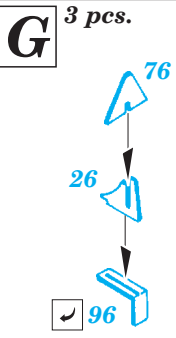

ORIGINAL KIT PARTS  
PŮVODNÍ DÍLY STAVEBNICE

PHOTO-ETCHED PARTS  
LEPTANÉ DÍLY

PARTS TO BE REMOVED  
DÍLY K ODSTRANĚNÍ

FILL  
TMELIT

**A** 2 pcs.

**B**

**C**

**D** 4 pcs.

2 pcs.

67 2 pcs.

**A19**

**E13**

**F52**

**E** 6 pcs.

F10, F40  
3 pcs.

**Related products: 53187 HMS Hood pt. 1 AA guns & rocket launchers 1/200**

**Related products: 53188 HMS Hood pt. 2 radars 1/200**

**Related products: 53189 HMS Hood pt. 3 railings 1/200**

**Related products: 53190 HMS Hood pt. 4 life rafts 1/200**

**Related products: 53194 HMS Hood pt. 6 superstructure 1/200**