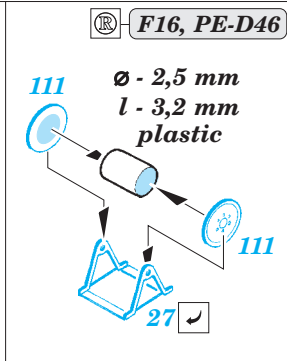

ORIGINAL KIT PARTS  
PŮVODNÍ DÍLY STAVEBNICE

PHOTO-ETCHED PARTS  
LEPTANÉ DÍLY

PARTS TO BE REMOVED  
DÍLY K ODSTRANĚNÍ

FILL  
TMELIT

**A** 2 pcs.

**B**

**C**

**D** 4 pcs.

2 pcs.

67 2 pcs.

**A19**

**E13**

**F52**

**E** 6 pcs.

F10, F40  
3 pcs.

**Related products: 53187 HMS Hood pt. 1 AA guns & rocket launchers 1/200**

**Related products: 53188 HMS Hood pt. 2 radars 1/200**

**Related products: 53189 HMS Hood pt. 3 railings 1/200**

**Related products: 53190 HMS Hood pt. 4 life rafts 1/200**

**Related products: 53194 HMS Hood pt. 6 superstructure 1/200**