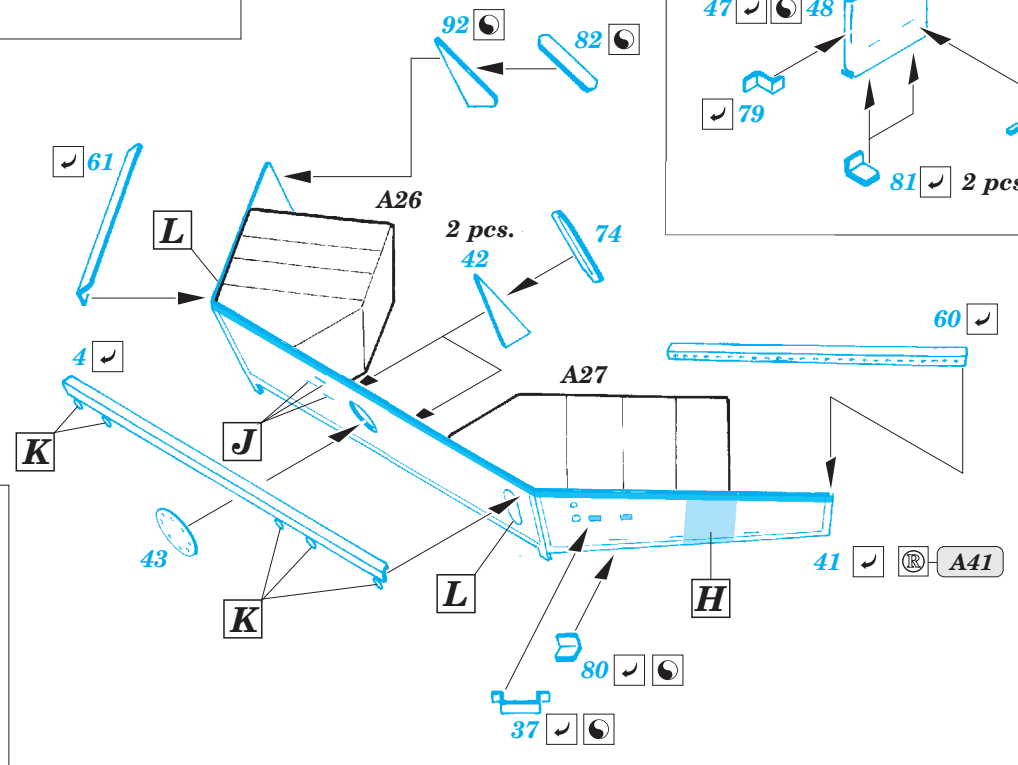

ORIGINAL KIT PARTS  
PŮVODNÍ DÍLY STAVEBNICE

PHOTO-ETCHED PARTS  
LEPTANÉ DÍLY

PARTS TO BE REMOVED  
DÍLY K ODSTRANĚNÍ

FILL  
TMELIT

**A** 2 pcs.

**B**

**C**

**D** 4 pcs.

2 pcs.

67 2 pcs.

**A19**

**E13**

**F52**

**E** 6 pcs.

F10, F40  
3 pcs.

**Related products: 53187 HMS Hood pt. 1 AA guns & rocket launchers 1/200**

**Related products: 53188 HMS Hood pt. 2 radars 1/200**

**Related products: 53189 HMS Hood pt. 3 railings 1/200**

**Related products: 53190 HMS Hood pt. 4 life rafts 1/200**

**Related products: 53194 HMS Hood pt. 6 superstructure 1/200**