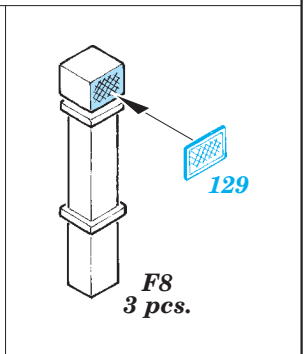

ORIGINAL KIT PARTS  
PŮVODNÍ DÍLY STAVEBNICE

PHOTO-ETCHED PARTS  
LEPTANÉ DÍLY

PARTS TO BE REMOVED  
DÍLY K ODSTRANĚNÍ

FILL  
TMELIT

**A** 2 pcs.

**B**

**C**

**D** 4 pcs.

2 pcs.

67 2 pcs.

**A19**

**E13**

**F52**

**E** 6 pcs.

F10, F40  
3 pcs.

**Related products: 53187 HMS Hood pt. 1 AA guns & rocket launchers 1/200**

**Related products: 53188 HMS Hood pt. 2 radars 1/200**

**Related products: 53189 HMS Hood pt. 3 railings 1/200**

**Related products: 53190 HMS Hood pt. 4 life rafts 1/200**

**Related products: 53194 HMS Hood pt. 6 superstructure 1/200**