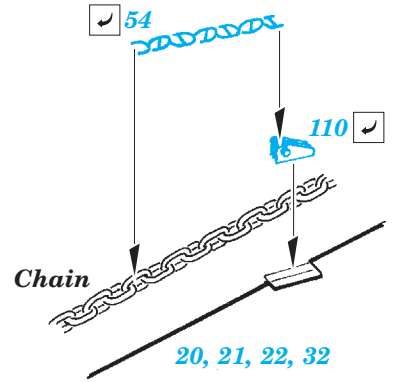

ORIGINAL KIT PARTS  
PŮVODNÍ DÍLY STAVEBNICE

PHOTO-ETCHED PARTS  
LEPTANÉ DÍLY

PARTS TO BE REMOVED  
DÍLY K ODSTRANĚNÍ

FILL  
TMELIT

**A** 2 pcs.

**B**

**C**

**D** 4 pcs.

2 pcs.

67 2 pcs.

**A19**

**E13**

**F52**

**E** 6 pcs.

F10, F40  
3 pcs.

**Related products: 53187 HMS Hood pt. 1 AA guns & rocket launchers 1/200**

**Related products: 53188 HMS Hood pt. 2 radars 1/200**

**Related products: 53189 HMS Hood pt. 3 railings 1/200**

**Related products: 53190 HMS Hood pt. 4 life rafts 1/200**

**Related products: 53194 HMS Hood pt. 6 superstructure 1/200**