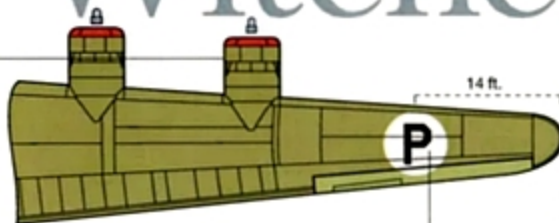

B-24H-15-FO of the 790th BS/ 467th BG, 8th AF, based at Rackheath in England.

B-24H 'Witchcraft'

Overall Olive Drab upper surfaces, Neutral Gray lower surfaces. Fabric covered areas such as ailerons and rudders show significant fading of the OD colour. Cowling rings red, although some black-and-white photographs seem to show one as unpainted (natural metal). Similarly some cowl flaps are natural metal. National insignia in standard four positions.

17
Significance of the large yellow '3' and '9' on the inside faces of the outer cowlings is not known.

15
16
17
18
19
20
21
22
23
24
25
26
27
28
29
30
31
32
33
34
35
36
Some photographs show the Witchcraft lettering and bomb-tally without the black outline, which may have been added later to give better definition in publicity photographs. Separate outlines (decals 4b and 5b) are provided for this option.

11
12
13
14
15
16
17
18
19
20
21
22
23
24
25
26
27
28
29
30
31
32
33
34
35
36
Photographs show this configuration of mission-markings and bomb-tally to commemorate Witchcraft's 100th bombing run. The '100' is supplied as a separate decal.