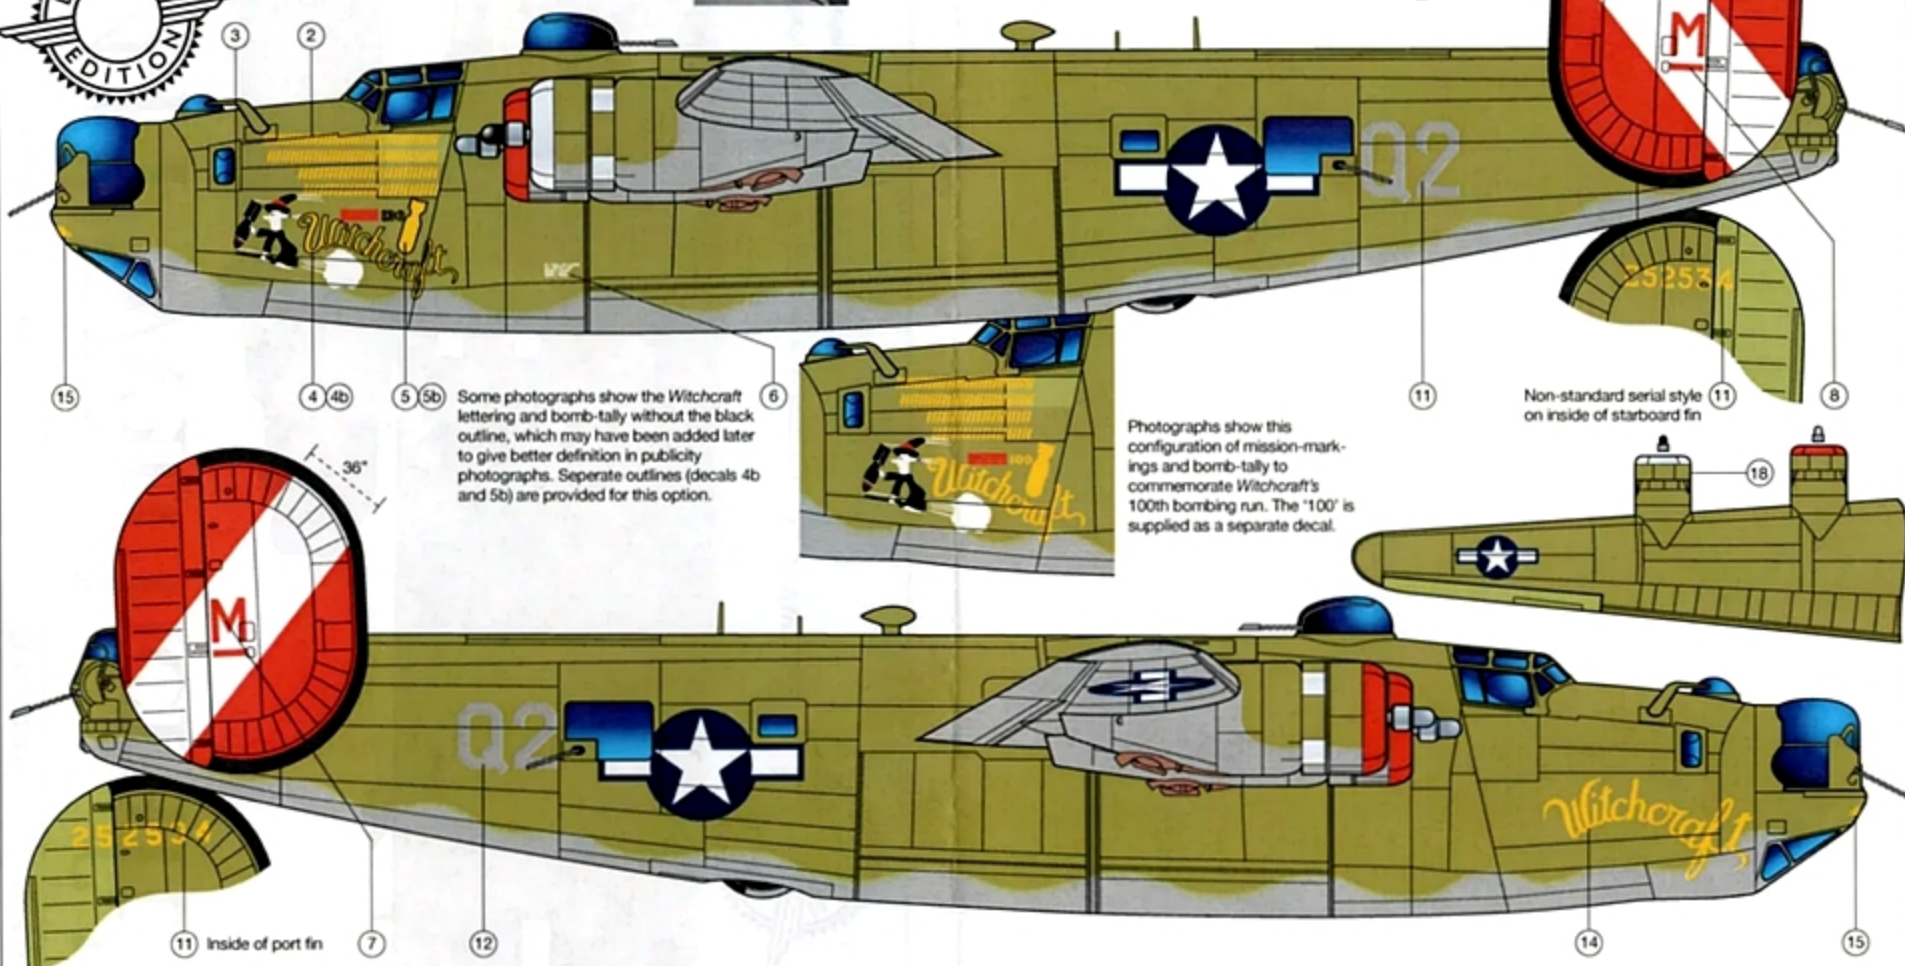

B-24H-15-FO of the 790th BS/ 467th BG, 8th AF, based at Rackheath in England.

B-24H 'Witchcraft'

Overall Olive Drab upper surfaces, Neutral Gray lower surfaces. Fabric covered areas such as ailerons and rudders show significant fading of the OD colour. Cowling rings red, although some black-and-white photographs seem to show one as unpainted (natural metal). Similarly some cowl flaps are natural metal. National insignia in standard four positions.

17
Significance of the large yellow '3' and '9' on the inside faces of the outer cowlings is not known.

15
16
17
18
19
20
21
22
23
24
25
26
27
28
29
30
31
32
33
34
35
36
Some photographs show the Witchcraft lettering and bomb-tally without the black outline, which may have been added later to give better definition in publicity photographs. Separate outlines (decals 4b and 5b) are provided for this option.

11
12
13
14
15
16
17
18
19
20
21
22
23
24
25
26
27
28
29
30
31
32
33
34
35
36
Photographs show this configuration of mission-markings and bomb-tally to commemorate Witchcraft's 100th bombing run. The '100' is supplied as a separate decal.