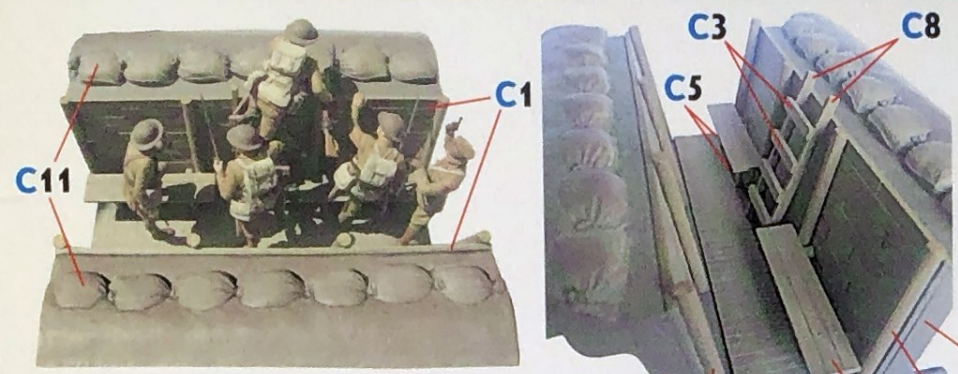

British Infantry before the attack, WW I era

Color	Vallejo	Lifecolor
A	846	LC 17
B	863	LC 76
C	880	UA 003
D	921	LC 15
E	955	LC 41
F	978	UA 081
G	983	LC 16
H	985	LC 17