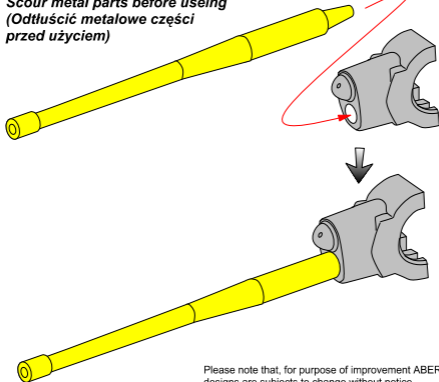

OSTRZEŻENIE

Jakiegokolwiek kopiowanie, produkowanie i reprodukcja wyrobów firmy ABER bez zezwolenia, w całości lub części jest surowo zabronione. Powyższe działania powodują powstanie odpowiedzialności cywilnej oraz mogą spowodować wszczęcie postępowania karnego.

Use Cyanoacryl glue
(Kleić klejami
cyanoakrylowymi)

**Scour metal parts before using
(Odtłuścić metalowe części
przed użyciem)**