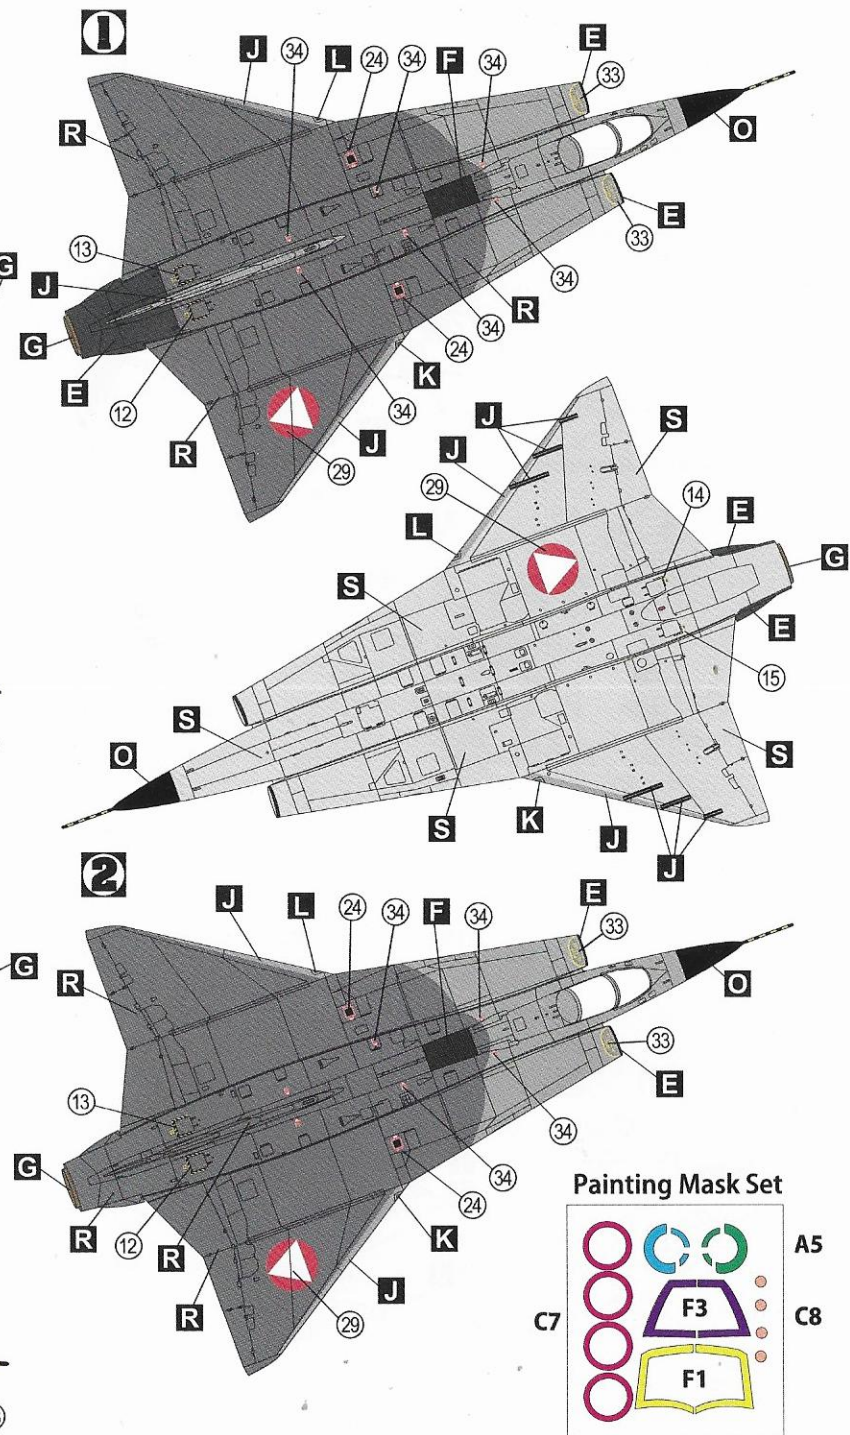

2 SAAB 350E s/n 351411, Black 11, 2. Staffel,
Austrian Air Force, Graz-Thalerhof, June 1991.