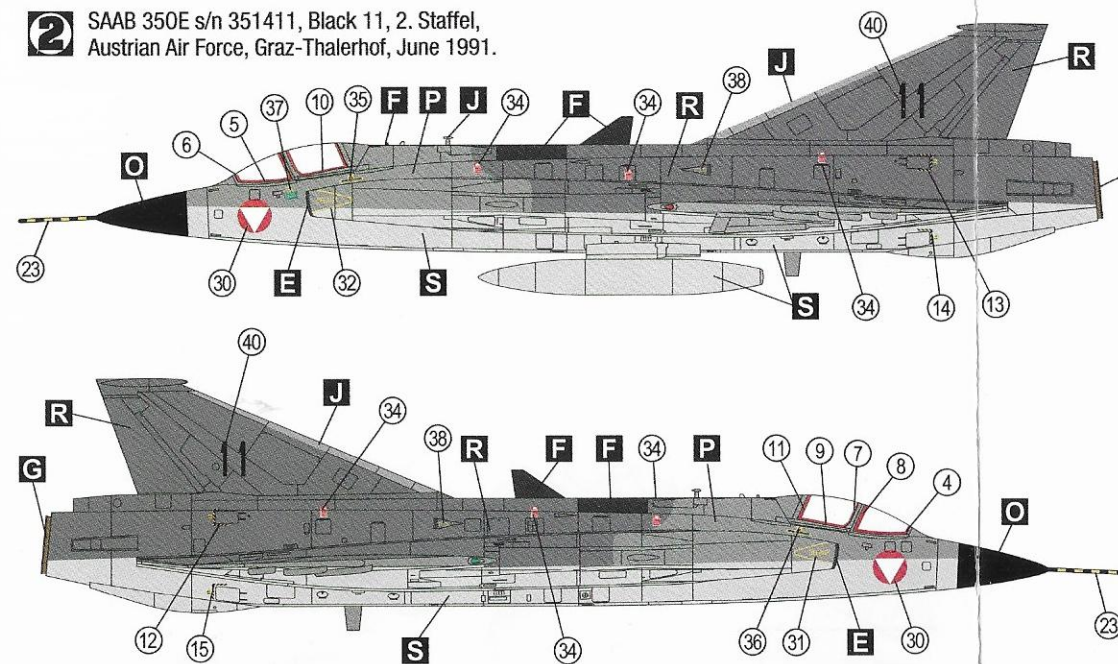

2 SAAB 350E s/n 351411, Black 11, 2. Staffel,
Austrian Air Force, Graz-Thalerhof, June 1991.