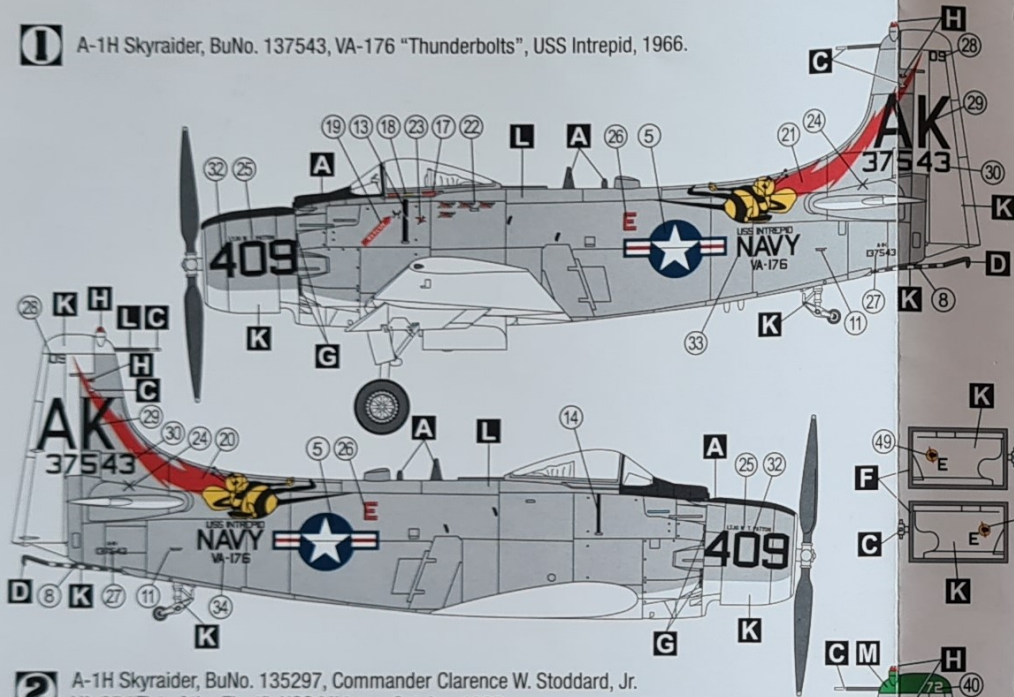

A-1H Skyraider

72062

(A)

(B)

(C) x2

(E) x2

(F) x2

(P2)

4 Engine Assembly

5 Tail Gear Assembly

6 Main Gear Assembly

7 Main Gear Assembly

8 Various Parts Assembly

9 Various Parts Installation

10 Propeller & Canopy Installation

1 A-1H Skyraider, BuNo. 137543, VA-176 "Thunderbolts", USS Intrepid, 1966.

2 A-1H Skyraider, BuNo. 135297, Commander Clarence W. Stoddard, Jr. VA-25 "Fist of the Fleet", USS Midway, October 1965.