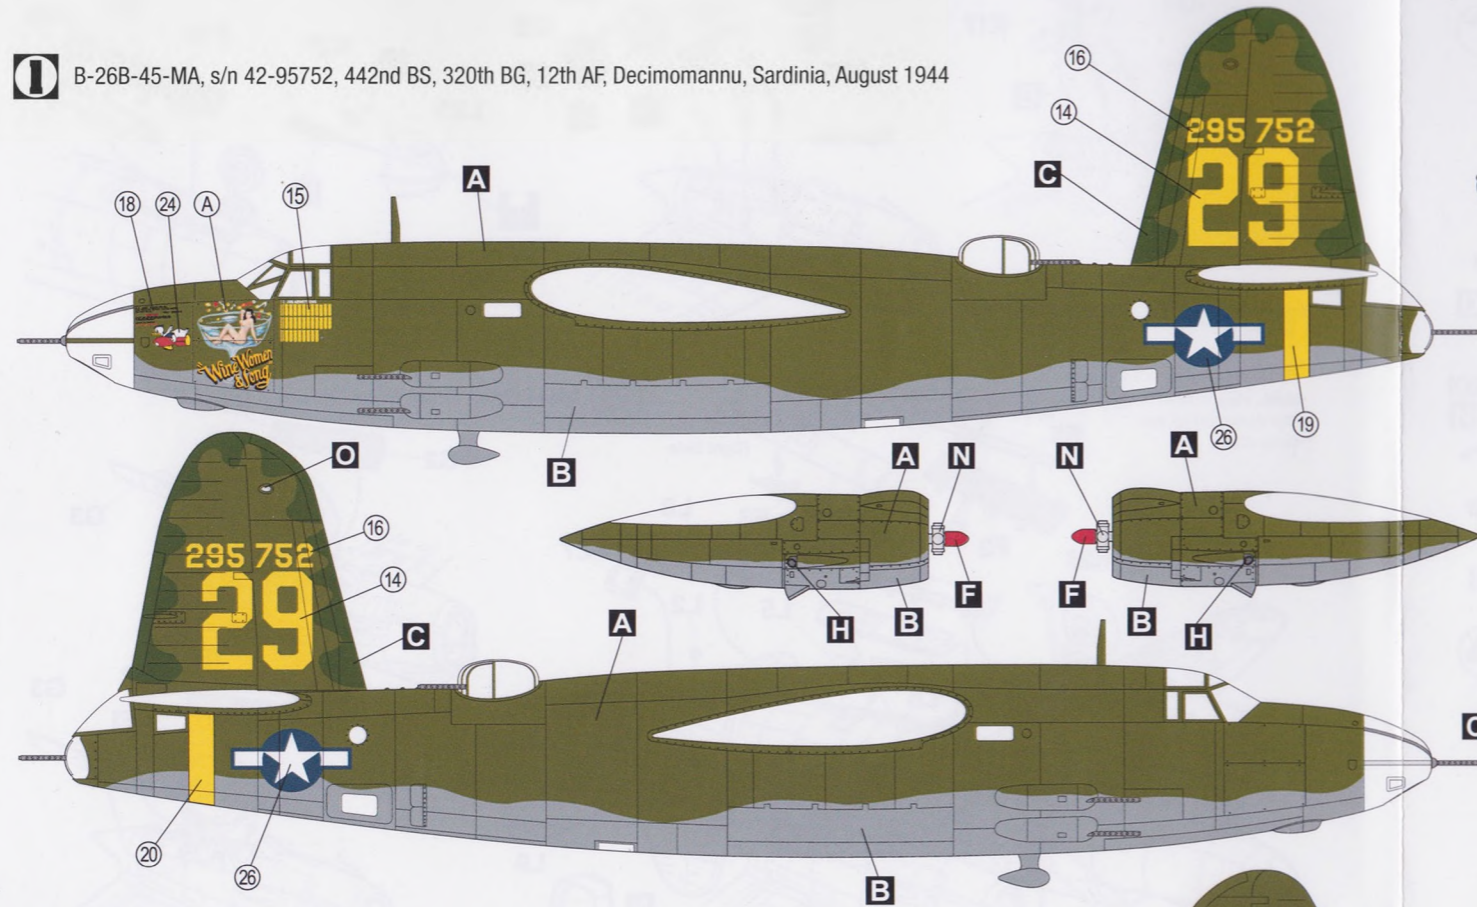

2 B-26C-11-MO, s/n 41-34868, 437th BS, 319th BG, 12th AF, Decimomannu, Sardinia, June 1944

MARKINGS AND PAINTING

Markierungen und Bemalung
Marcio & Pittura

Decoracion et Peinture
Oznakowania i Malowanie

Decoracion y Pintura
Označeni & Zbarveni

1 B-26B-45-MA, s/n 42-95752, 442nd BS, 320th BG, 12th AF, Decimomannu, Sardinia, August 1944