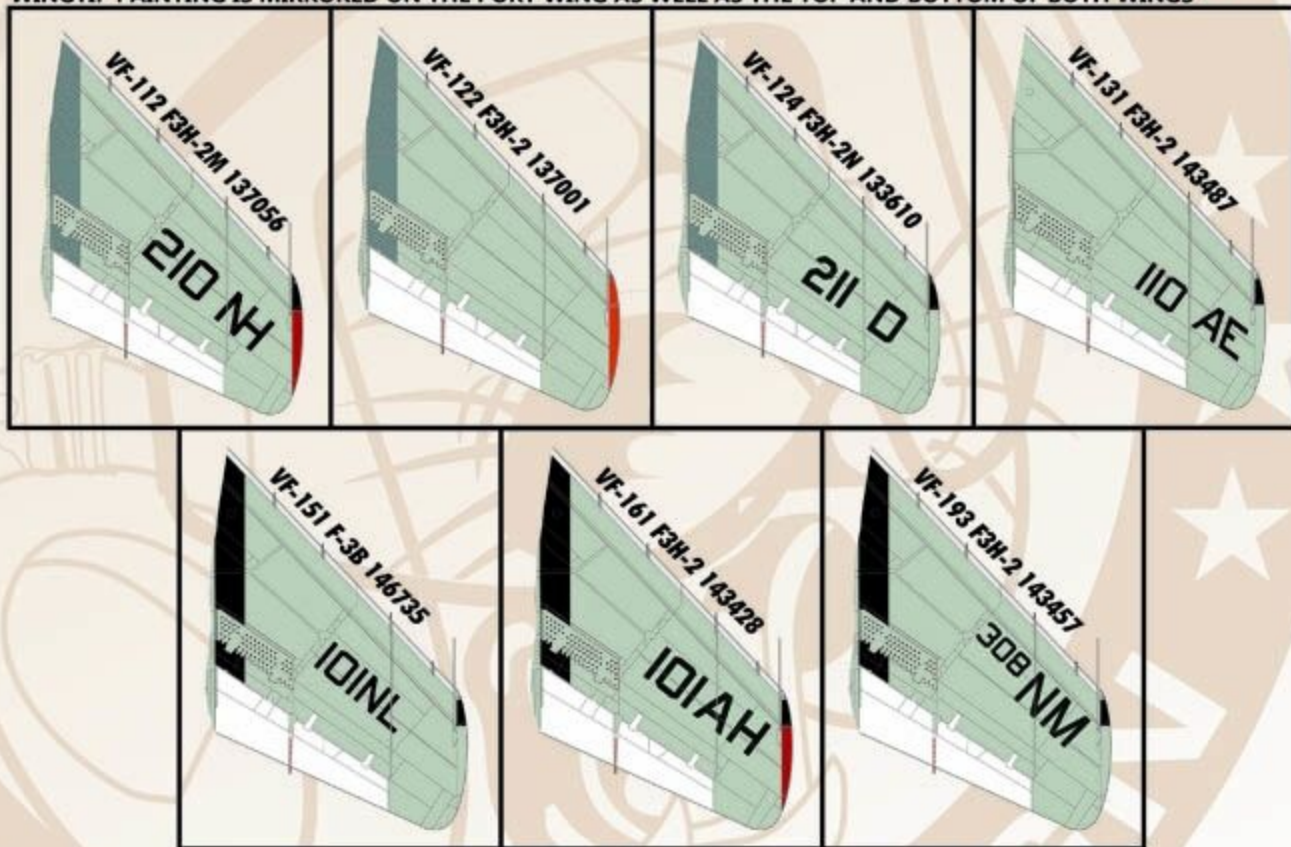

FURBALL
 ★★ AERO-DESIGN ★★
DETAIL & SCALE

SCREAMN' DEMONS →

PART TWO

OPTIONS FOR SEVEN F3H-2 AIRCRAFT

DECALS PRINTED BY
cartograf

DECALS SIZED TO FIT THE HOBBYBOSS KIT

RESEARCH MATERIALS
 PROVIDED BY
DETAIL & SCALE
www.detailandscale.com

- 
FLAT BLACK
FS 37038
- 
GLOSS WHITE
FS 17875
- 
FLAT GULL GRAY
FS 36440
- 
INSIGNIA RED
FS 12197

F-3B 146735
VF-151
USS CORAL SEA
1962

F3H-2 143428
VF-161
USS ORISKANY
1962

F3H-2 143457
VF-193
USS BON HOMME RICHARD
1962

- 
 FLAT BLACK
 FS 37038
- 
 GLOSS WHITE
 FS 17875
- 
 FLAT GULL GRAY
 FS 36440
- 
 BLUE
 FS 15095

WINGTIP PAINTING IS MIRRORED ON THE PORT WING AS WELL AS THE TOP AND BOTTOM OF BOTH WINGS

- 
 FLAT BLACK
 FS 37038
- 
 GLOSS WHITE
 FS 17875
- 
 FLAT GULL GRAY
 FS 36440
- 
 ORANGE
 FS 22190
- 
 INSIGNIA RED
 FS 12197

FLAT BLACK
FS 37038

GLOSS WHITE
FS 17875

FLAT GULL GRAY
FS 36440

COROGARD
LEADING EDGES

A CLEAR, EPOXY, CORROSION
CONTROL PAINT
THAT WAS APPLIED TO
THE LEADING EDGES OF
MANY USN AIRCRAFT.
ALUMINUM POWDER WAS
ADDED, GIVING THE
PAINT A METALLIC
APPEARANCE.