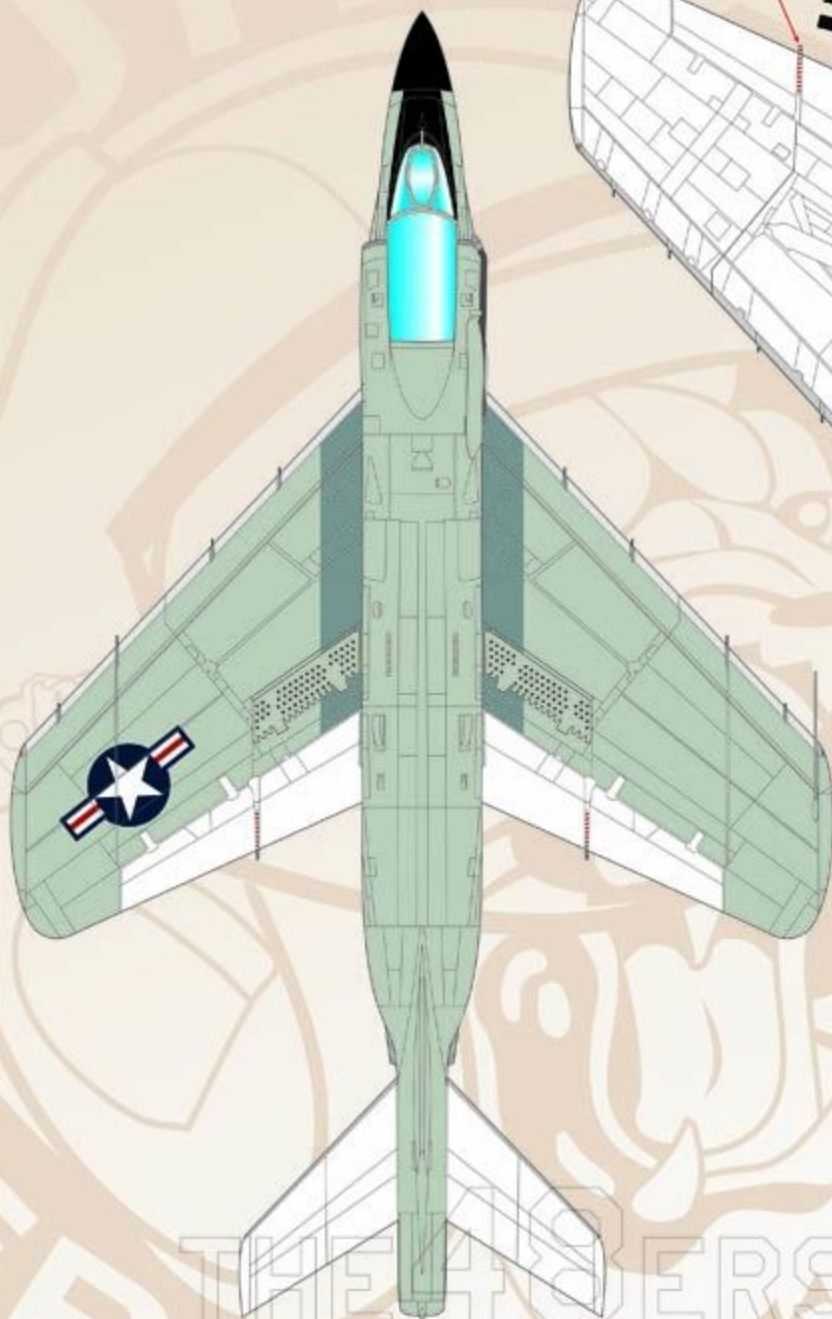

FURBALL
 ★★ AERO-DESIGN ★★
DETAIL & SCALE

SCREAMN' DEMONS →

PART TWO

OPTIONS FOR SEVEN F3H-2 AIRCRAFT

DECALS PRINTED BY
cartograf

DECALS SIZED TO FIT THE HOBBYBOSS KIT

RESEARCH MATERIALS
 PROVIDED BY
DETAIL & SCALE
www.detailandscale.com

COPYRIGHT 2015 FURBALL AERO-DESIGN ALL RIGHTS RESERVED

F3H-2M 137056
VF-112
NAS MIRAMAR
1957

10

F3H-2 137001
VF-122
USS TICONDEROGA
1957

F3H-2N 133610
VF-124
NAS MIRAMAR
1956

F3H-2 143487
VF-131
USS CONSTELLATION
1962

- 
 FLAT BLACK
 FS 37038
- 
 GLOSS WHITE
 FS 17875
- 
 FLAT GULL GRAY
 FS 36440
- 
 BLUE
 FS 15095

WINGTIP PAINTING IS MIRRORED ON THE PORT WING AS WELL AS THE TOP AND BOTTOM OF BOTH WINGS

- 
 FLAT BLACK
 FS 37038
- 
 GLOSS WHITE
 FS 17875
- 
 FLAT GULL GRAY
 FS 36440
- 
 ORANGE
 FS 22190
- 
 INSIGNIA RED
 FS 12197

FLAT BLACK
FS 37038

GLOSS WHITE
FS 17875

FLAT GULL GRAY
FS 36440

COROGARD
LEADING EDGES

A CLEAR, EPOXY, CORROSION
CONTROL PAINT
THAT WAS APPLIED TO
THE LEADING EDGES OF
MANY USN AIRCRAFT.
ALUMINUM POWDER WAS
ADDED, GIVING THE
PAINT A METALLIC
APPEARANCE.