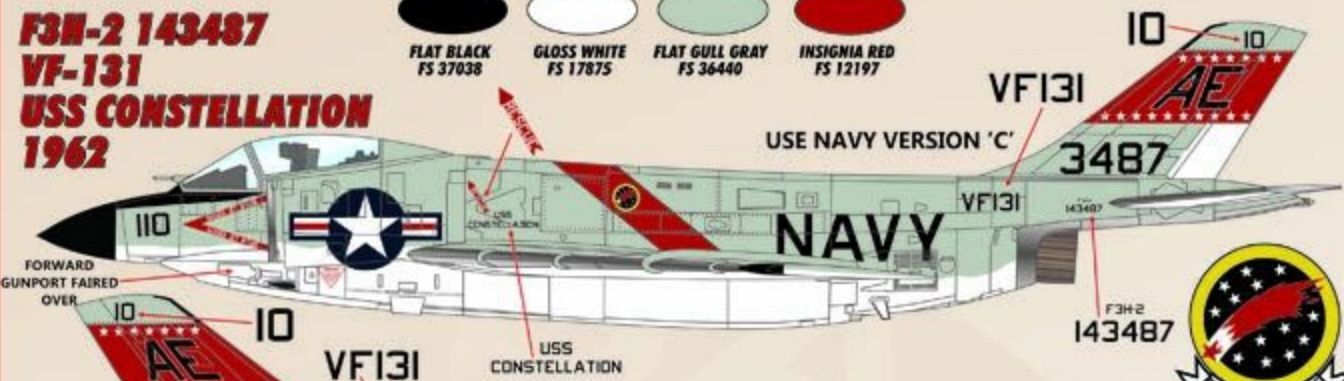

F3H-2 143487
VF-131
USS CONSTELLATION
1962

- **FLAT BLACK**
  FS 37038
- **GLOSS WHITE**
  FS 17875
- **FLAT GULL GRAY**
  FS 36440
- **INSIGNIA RED**
  FS 12197