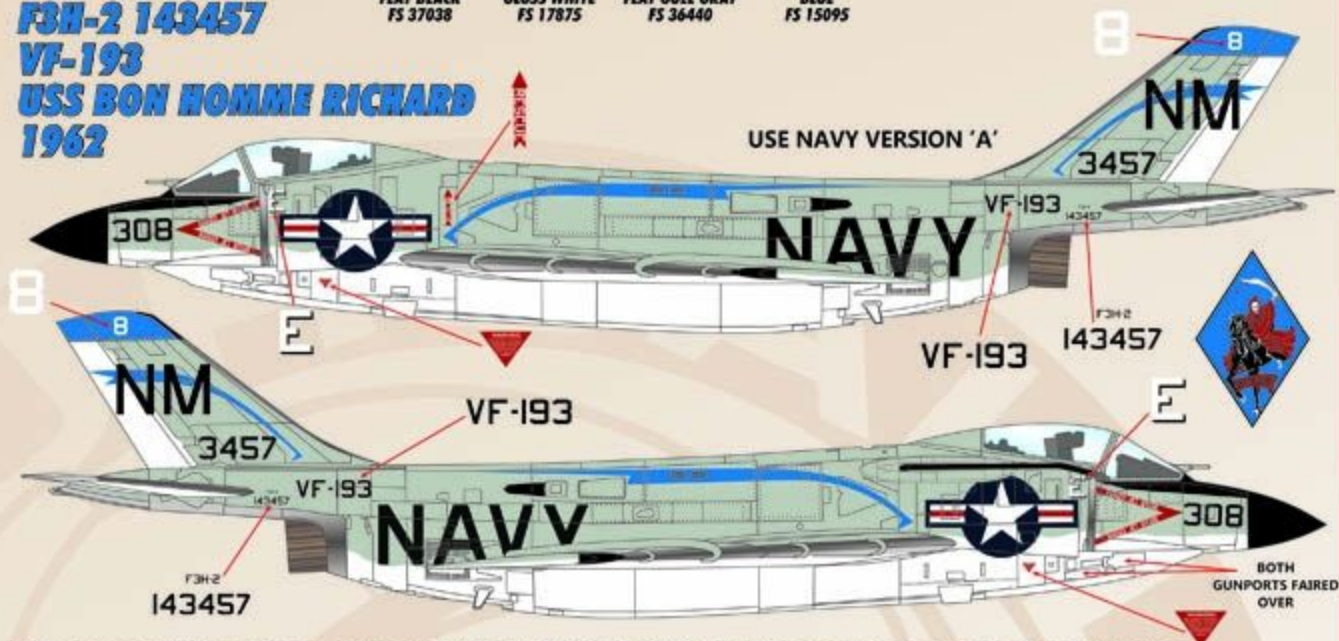

- 
FLAT BLACK
FS 37038
- 
GLOSS WHITE
FS 17875
- 
FLAT GULL GRAY
FS 36440
- 
INSIGNIA RED
FS 12197

F-3B 146735
VF-151
USS CORAL SEA
1962

F3H-2 143428
VF-161
USS ORISKANY
1962

F3H-2 143457
VF-193
USS BON HOMME RICHARD
1962

- 
 FLAT BLACK
 FS 37038
- 
 GLOSS WHITE
 FS 17875
- 
 FLAT GULL GRAY
 FS 36440
- 
 BLUE
 FS 15095

WINGTIP PAINTING IS MIRRORED ON THE PORT WING AS WELL AS THE TOP AND BOTTOM OF BOTH WINGS

- 
 FLAT BLACK
 FS 37038
- 
 GLOSS WHITE
 FS 17875
- 
 FLAT GULL GRAY
 FS 36440
- 
 ORANGE
 FS 22190
- 
 INSIGNIA RED
 FS 12197