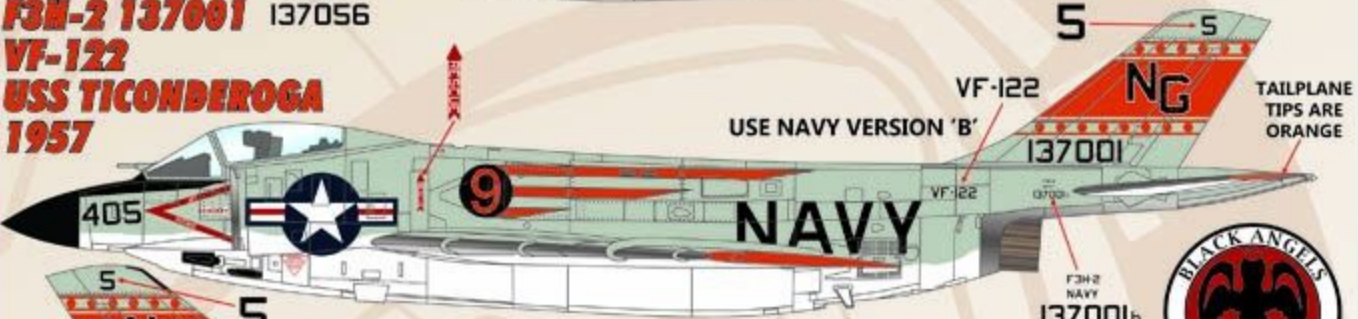

FURBALL
 ★★ AERO-DESIGN ★★
DETAIL & SCALE

SCREAMN' DEMONS →

PART TWO

OPTIONS FOR SEVEN F3H-2 AIRCRAFT

DECALS PRINTED BY
cartograf

DECALS SIZED TO FIT THE HOBBYBOSS KIT

RESEARCH MATERIALS
 PROVIDED BY
DETAIL & SCALE
www.detailandscale.com

COPYRIGHT 2015 FURBALL AERO-DESIGN ALL RIGHTS RESERVED

F3H-2M 137056
VF-112
NAS MIRAMAR
1957

10

F3H-2 137001
VF-122
USS TICONDEROGA
1957

F3H-2N 133610
VF-124
NAS MIRAMAR
1956

F3H-2 143487
VF-131
USS CONSTELLATION
1962