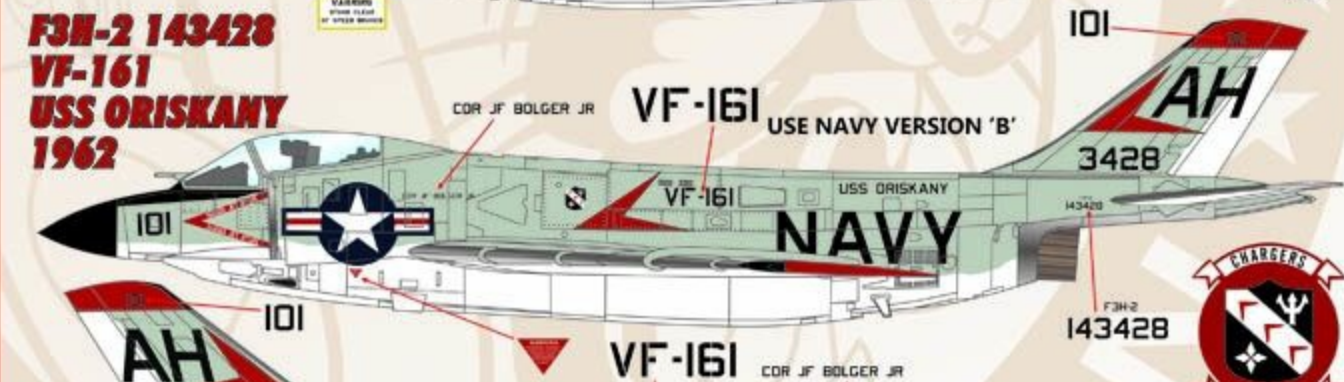

F3H-2 143428
VF-161
USS ORISKANY
1962