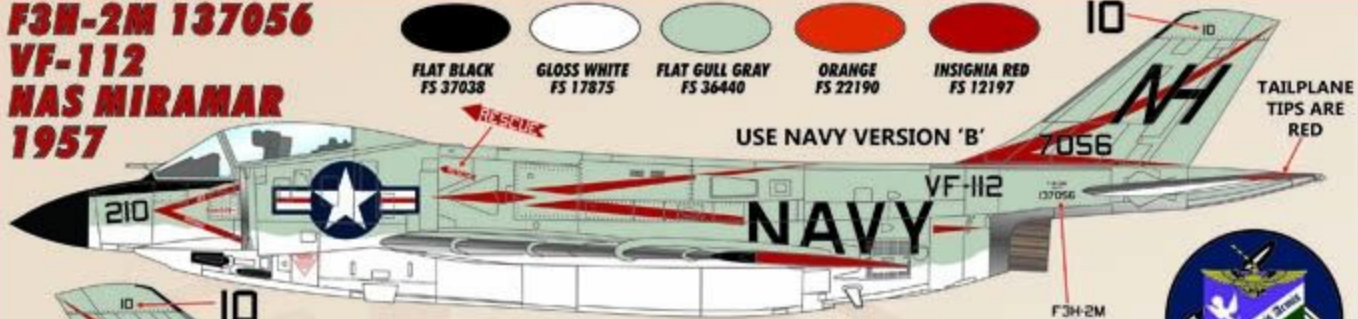

F3H-2M 137056
VF-112
NAS MIRAMAR
1957

10