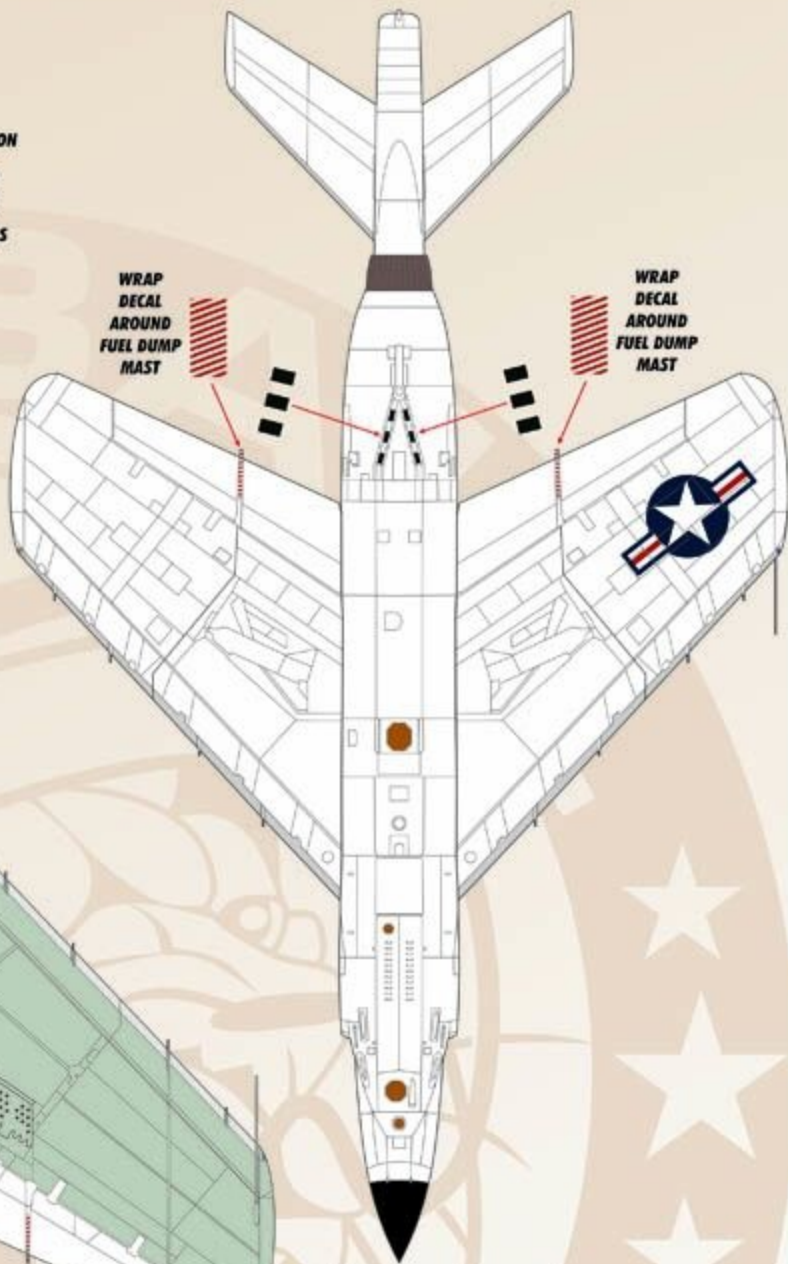

FURBALL
 ★★ AERO-DESIGN ★★
DETAIL & SCALE

SCREAMN' DEMONS →

PART TWO

OPTIONS FOR SEVEN F3H-2 AIRCRAFT

DECALS PRINTED BY
cartograf

DECALS SIZED TO FIT THE HOBBYBOSS KIT

RESEARCH MATERIALS
 PROVIDED BY
DETAIL & SCALE
www.detailandscale.com

- 
 FLAT BLACK
 FS 37038
- 
 GLOSS WHITE
 FS 17875
- 
 FLAT GULL GRAY
 FS 36440
- 
 BLUE
 FS 15095

WINGTIP PAINTING IS MIRRORED ON THE PORT WING AS WELL AS THE TOP AND BOTTOM OF BOTH WINGS

- 
 FLAT BLACK
 FS 37038
- 
 GLOSS WHITE
 FS 17875
- 
 FLAT GULL GRAY
 FS 36440
- 
 ORANGE
 FS 22190
- 
 INSIGNIA RED
 FS 12197

FLAT BLACK
FS 37038

GLOSS WHITE
FS 17875

FLAT GULL GRAY
FS 36440

COROGARD
LEADING EDGES

A CLEAR, EPOXY, CORROSION
CONTROL PAINT
THAT WAS APPLIED TO
THE LEADING EDGES OF
MANY USN AIRCRAFT.
ALUMINUM POWDER WAS
ADDED, GIVING THE
PAINT A METALLIC
APPEARANCE.