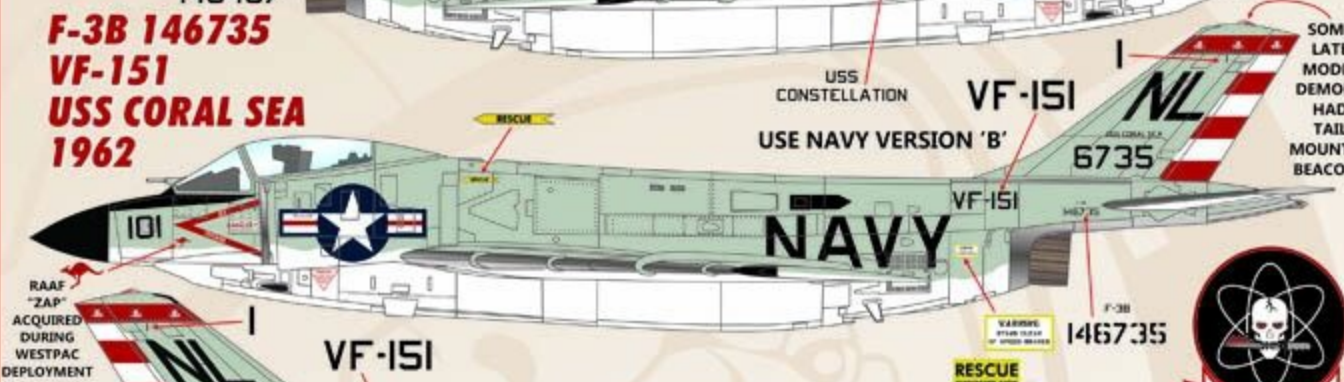

F-3B 146735
VF-151
USS CORAL SEA
1962