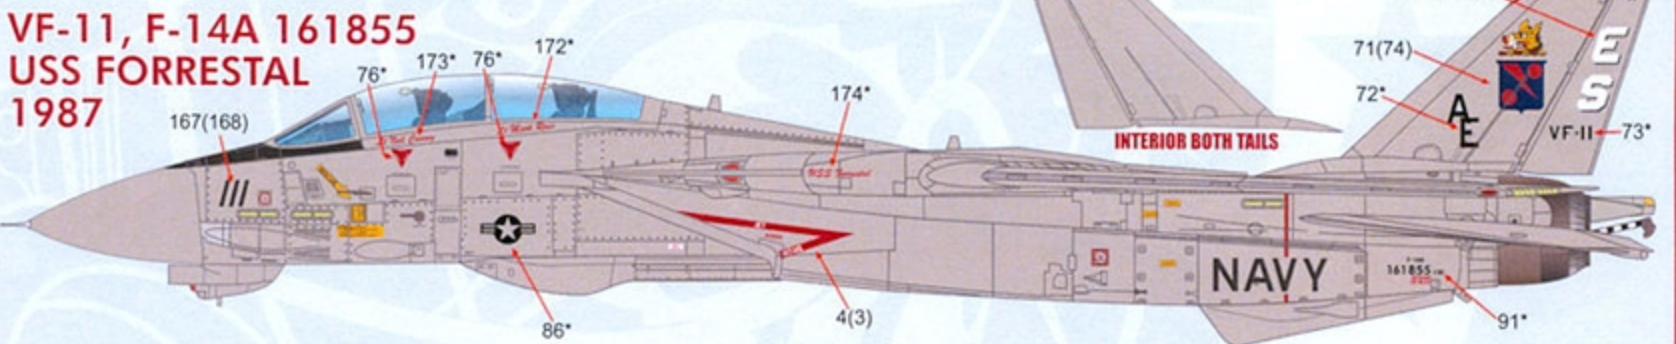

RESEARCH MATERIALS
 PROVIDED BY
DETAIL & SCALE
 www.detailandscale.com

FS 16440

**USE STENCIL AND DATA FROM THE STENCIL INSERT PAGE UNLESS OTHERWISE NOTED FOR ALL AIRCRAFT

VF-1, F-14A 161274
USS KITTHAWK
1983

VF-2, F-14A 161443
USS RANGER
1987

VF-11, F-14A 161855
USS FORRESTAL
1990

VF-11, F-14A 161855
USS FORRESTAL
1987

VF-14, F-14A 162691
USS JOHN F. KENNEDY
1989

**NOTE-DECAL NUMBERS WITH AN "*" INDICATE REPEATED PLACEMENT ON THE RIGHT SIDE / DECAL NUMBERS MARKED IN () INDICATE PLACEMENT ON THE RIGHT SIDE.