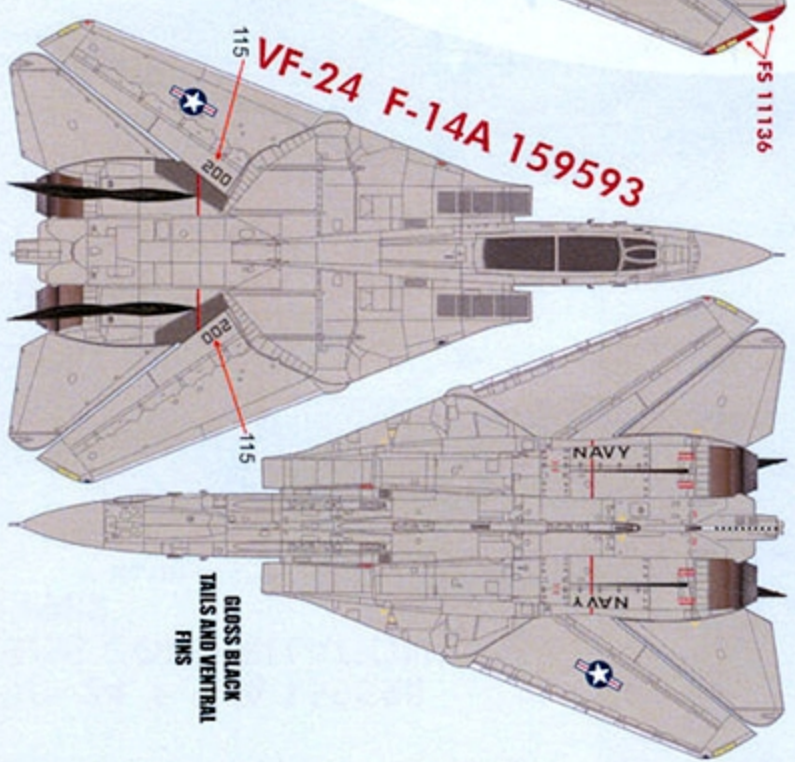

RESEARCH MATERIALS
 PROVIDED BY
DETAIL & SCALE
 www.detailandscale.com

FS 16440

**USE STENCIL AND DATA FROM THE STENCIL INSERT PAGE UNLESS OTHERWISE NOTED FOR ALL AIRCRAFT

VF-1, F-14A 161274
USS KITTHAWK
1983

VF-2, F-14A 161443
USS RANGER
1987

VF-11, F-14A 161855
USS FORRESTAL
1990

VF-11, F-14A 161855
USS FORRESTAL
1987

VF-14, F-14A 162691
USS JOHN F. KENNEDY
1989

**NOTE-DECAL NUMBERS WITH AN "*" INDICATE REPEATED PLACEMENT ON THE RIGHT SIDE / DECAL NUMBERS MARKED IN () INDICATE PLACEMENT ON THE RIGHT SIDE.

FS 16440

**USE STENCIL AND DATA FROM THE STENCIL INSERT PAGE UNLESS OTHERWISE NOTED FOR ALL AIRCRAFT

**VF-24, F-14A 159593
USS CONSTELLATION
1982**

**VF-102, F-14A 162704
USS AMERICA
1991**

**VF-101, F-14A 161855
NAS OCEANA
1986**

**VF-142, F-14A 162699
USS EISENHOWER
1987**

**VF-194, F-14A 161270 (TARPS)
NAS MIRAMAR
1988**

**NOTE-DECAL NUMBERS WITH AN "*" INDICATE REPEATED PLACEMENT ON THE RIGHT SIDE / DECAL NUMBERS MARKED IN () INDICATE PLACEMENT ON THE RIGHT SIDE.