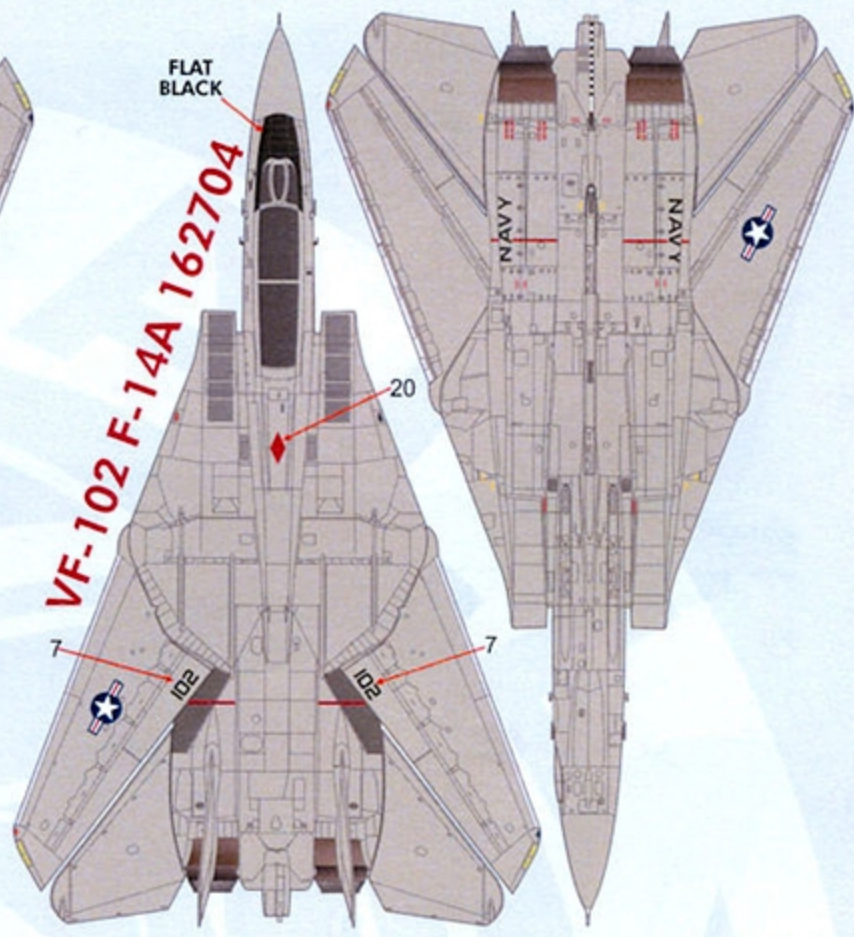

VF-2, F-14A 161443
USS RANGER
1987

VF-11, F-14A 161855
USS FORRESTAL
1990

VF-11, F-14A 161855
USS FORRESTAL
1987

VF-14, F-14A 162691
USS JOHN F. KENNEDY
1989

**NOTE-DECAL NUMBERS WITH AN "*" INDICATE REPEATED PLACEMENT ON THE RIGHT SIDE / DECAL NUMBERS MARKED IN () INDICATE PLACEMENT ON THE RIGHT SIDE.

FS 16440

**USE STENCIL AND DATA FROM THE STENCIL INSERT PAGE UNLESS OTHERWISE NOTED FOR ALL AIRCRAFT

**VF-24, F-14A 159593
USS CONSTELLATION
1982**

**VF-102, F-14A 162704
USS AMERICA
1991**

**VF-101, F-14A 161855
NAS OCEANA
1986**

**VF-142, F-14A 162699
USS EISENHOWER
1987**

**VF-194, F-14A 161270 (TARPS)
NAS MIRAMAR
1988**

**NOTE-DECAL NUMBERS WITH AN "*" INDICATE REPEATED PLACEMENT ON THE RIGHT SIDE / DECAL NUMBERS MARKED IN () INDICATE PLACEMENT ON THE RIGHT SIDE.

STENCIL AND DATA PLACEMENT

LIGHT GULL GRAY
FS 16440

WRAP DECAL
AROUND PART

INSIDE TAIL RIGHT

LIGHT GULL
GRAY
FS 16440

SPECIAL
THANKS!

BRUCE TROMBECKY