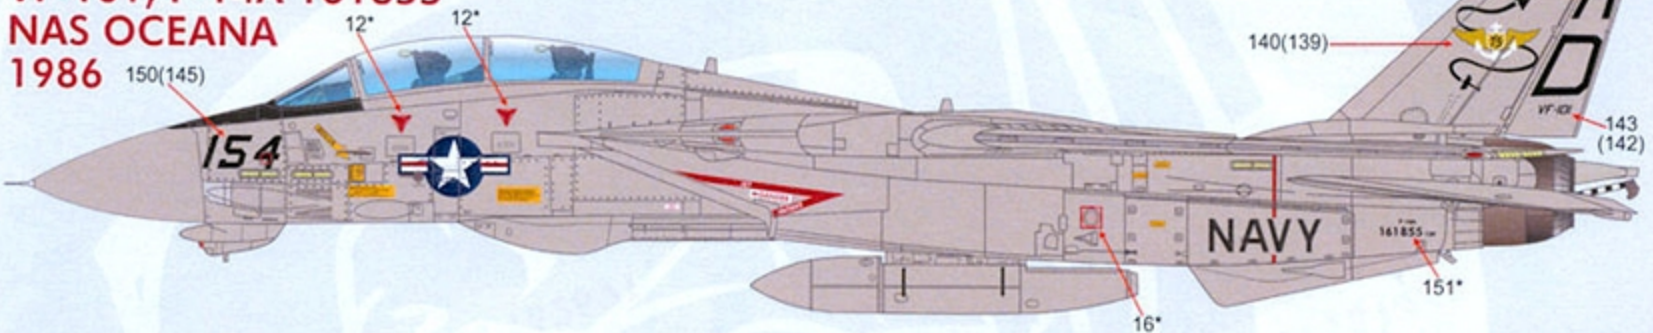

VF-2, F-14A 161443
USS RANGER
1987

VF-11, F-14A 161855
USS FORRESTAL
1990

VF-11, F-14A 161855
USS FORRESTAL
1987

VF-14, F-14A 162691
USS JOHN F. KENNEDY
1989

**NOTE-DECAL NUMBERS WITH AN "*" INDICATE REPEATED PLACEMENT ON THE RIGHT SIDE / DECAL NUMBERS MARKED IN () INDICATE PLACEMENT ON THE RIGHT SIDE.

FS 16440

**USE STENCIL AND DATA FROM THE STENCIL INSERT PAGE UNLESS OTHERWISE NOTED FOR ALL AIRCRAFT

**VF-24, F-14A 159593
USS CONSTELLATION
1982**

**VF-102, F-14A 162704
USS AMERICA
1991**

**VF-101, F-14A 161855
NAS OCEANA
1986**