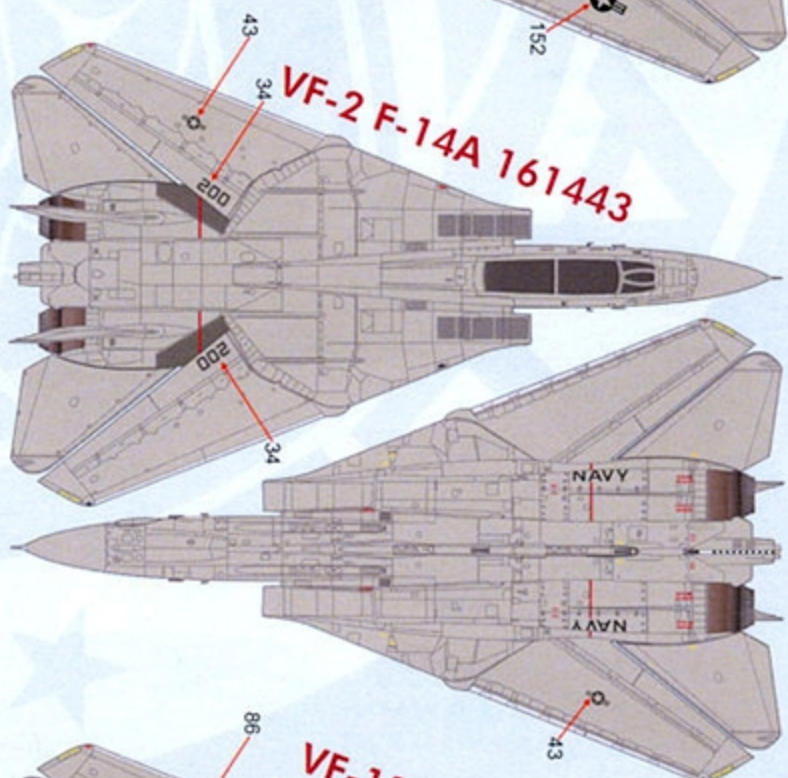

RESEARCH MATERIALS
 PROVIDED BY
DETAIL & SCALE
 www.detailandscale.com

FS 16440

**USE STENCIL AND DATA FROM THE STENCIL INSERT PAGE UNLESS OTHERWISE NOTED FOR ALL AIRCRAFT

VF-1, F-14A 161274
USS KITTHAWK
1983

VF-2, F-14A 161443
USS RANGER
1987

VF-11, F-14A 161855
USS FORRESTAL
1990

VF-11, F-14A 161855
USS FORRESTAL
1987

VF-14, F-14A 162691
USS JOHN F. KENNEDY
1989

**NOTE-DECAL NUMBERS WITH AN "*" INDICATE REPEATED PLACEMENT ON THE RIGHT SIDE / DECAL NUMBERS MARKED IN () INDICATE PLACEMENT ON THE RIGHT SIDE.

FS 16440

**USE STENCIL AND DATA FROM THE STENCIL INSERT PAGE UNLESS OTHERWISE NOTED FOR ALL AIRCRAFT

**VF-24, F-14A 159593
USS CONSTELLATION
1982**

**VF-102, F-14A 162704
USS AMERICA
1991**

**VF-101, F-14A 161855
NAS OCEANA
1986**

**VF-142, F-14A 162699
USS EISENHOWER
1987**

**VF-194, F-14A 161270 (TARPS)
NAS MIRAMAR
1988**

**NOTE-DECAL NUMBERS WITH AN "*" INDICATE REPEATED PLACEMENT ON THE RIGHT SIDE / DECAL NUMBERS MARKED IN () INDICATE PLACEMENT ON THE RIGHT SIDE.