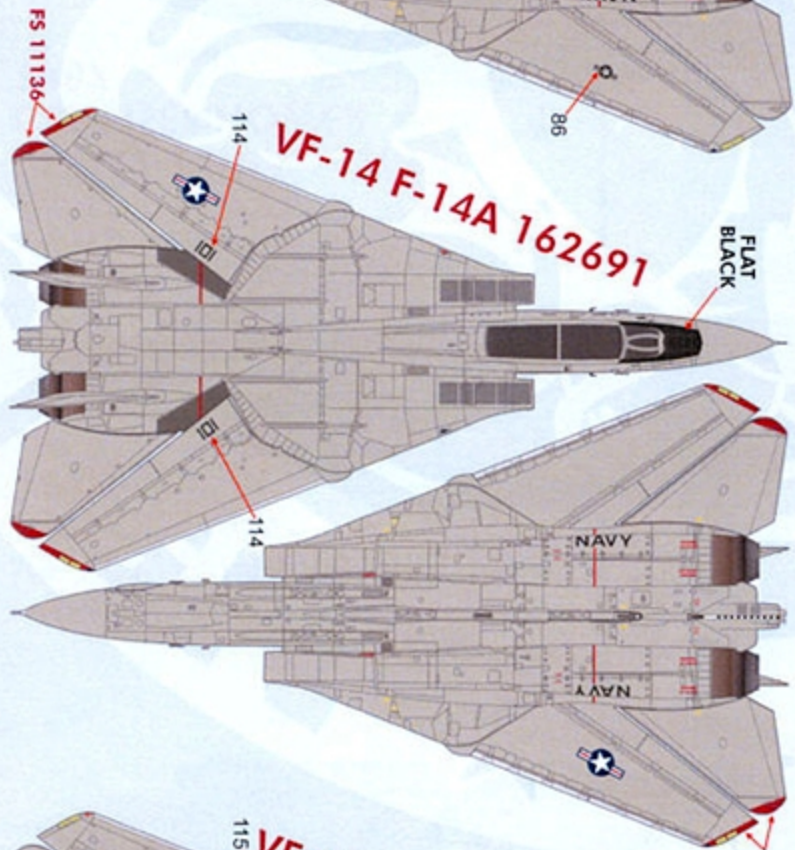

RESEARCH MATERIALS
 PROVIDED BY
DETAIL & SCALE
 www.detailandscale.com

FS 16440

**USE STENCIL AND DATA FROM THE STENCIL INSERT PAGE UNLESS OTHERWISE NOTED FOR ALL AIRCRAFT

VF-1, F-14A 161274
USS KITTHAWK
1983

VF-2, F-14A 161443
USS RANGER
1987

VF-11, F-14A 161855
USS FORRESTAL
1990

VF-11, F-14A 161855
USS FORRESTAL
1987

VF-14, F-14A 162691
USS JOHN F. KENNEDY
1989

**NOTE-DECAL NUMBERS WITH AN "*" INDICATE REPEATED PLACEMENT ON THE RIGHT SIDE / DECAL NUMBERS MARKED IN () INDICATE PLACEMENT ON THE RIGHT SIDE.

FS 16440

**USE STENCIL AND DATA FROM THE STENCIL INSERT PAGE UNLESS OTHERWISE NOTED FOR ALL AIRCRAFT

**VF-24, F-14A 159593
USS CONSTELLATION
1982**

**VF-102, F-14A 162704
USS AMERICA
1991**

**VF-101, F-14A 161855
NAS OCEANA
1986**

**VF-142, F-14A 162699
USS EISENHOWER
1987**

**VF-194, F-14A 161270 (TARPS)
NAS MIRAMAR
1988**

**NOTE-DECAL NUMBERS WITH AN "*" INDICATE REPEATED PLACEMENT ON THE RIGHT SIDE / DECAL NUMBERS MARKED IN () INDICATE PLACEMENT ON THE RIGHT SIDE.