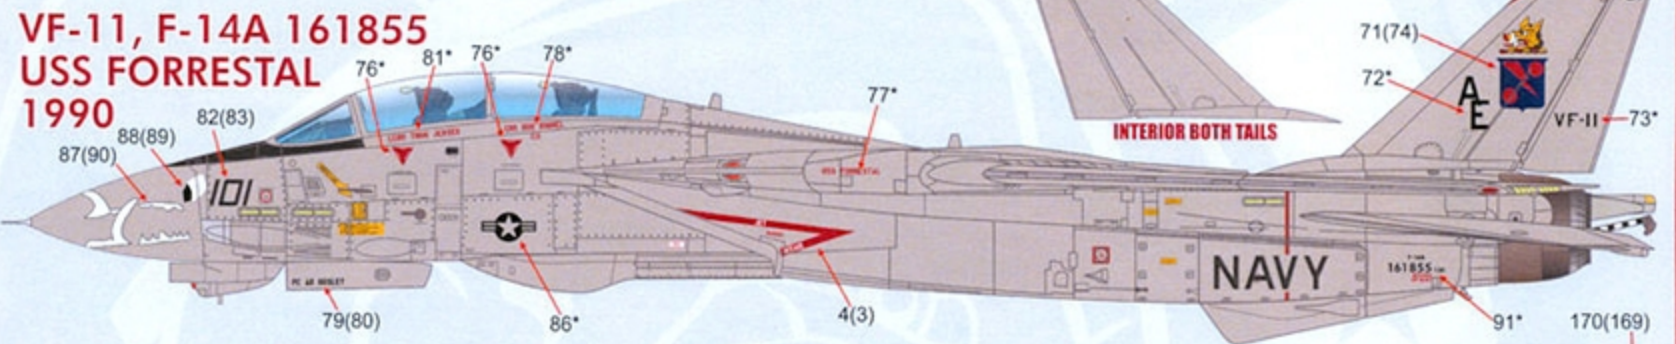

RESEARCH MATERIALS
 PROVIDED BY
DETAIL & SCALE
 www.detailandscale.com

FS 16440

**USE STENCIL AND DATA FROM THE STENCIL INSERT PAGE UNLESS OTHERWISE NOTED FOR ALL AIRCRAFT

VF-1, F-14A 161274
USS KITTHAWK
1983

VF-2, F-14A 161443
USS RANGER
1987

VF-11, F-14A 161855
USS FORRESTAL
1990

VF-11, F-14A 161855
USS FORRESTAL
1987

VF-14, F-14A 162691
USS JOHN F. KENNEDY
1989

**NOTE-DECAL NUMBERS WITH AN "*" INDICATE REPEATED PLACEMENT ON THE RIGHT SIDE / DECAL NUMBERS MARKED IN () INDICATE PLACEMENT ON THE RIGHT SIDE.