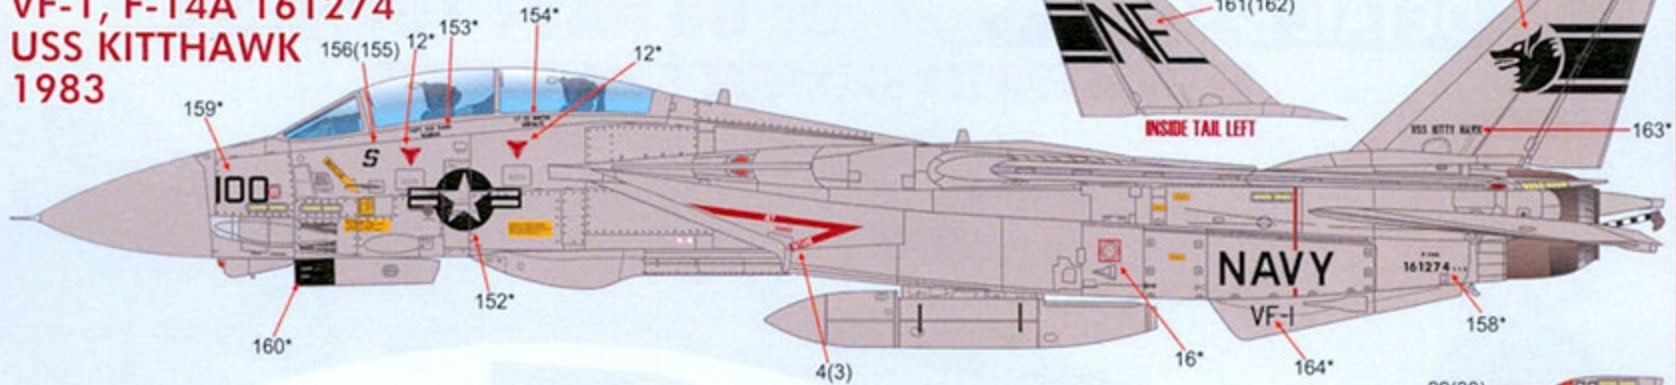

FURBALL
 ★★ AERO-DESIGN ★★
DETAIL & SCALE

COLORS AND MARKINGS OF US NAVY TOMCATS

F/D & S-4816

OPTIONS FOR TEN GULL GRAY F-14A TOMCATS

DECALS SIZED
 FOR THE
 TAMIYA KIT

DECALS PRINTED BY

COPYRIGHT 2019 FURBALL AERO-DESIGN ALL RIGHTS RESERVED

RESEARCH MATERIALS
 PROVIDED BY
DETAIL & SCALE
 www.detailandscale.com

FS 16440

**USE STENCIL AND DATA FROM THE STENCIL INSERT PAGE UNLESS OTHERWISE NOTED FOR ALL AIRCRAFT

VF-1, F-14A 161274
USS KITTHAWK
1983

VF-2, F-14A 161443
USS RANGER
1987

VF-11, F-14A 161855
USS FORRESTAL
1990

VF-11, F-14A 161855
USS FORRESTAL
1987

VF-14, F-14A 162691
USS JOHN F. KENNEDY
1989

**NOTE-DECAL NUMBERS WITH AN "*" INDICATE REPEATED PLACEMENT ON THE RIGHT SIDE / DECAL NUMBERS MARKED IN () INDICATE PLACEMENT ON THE RIGHT SIDE.