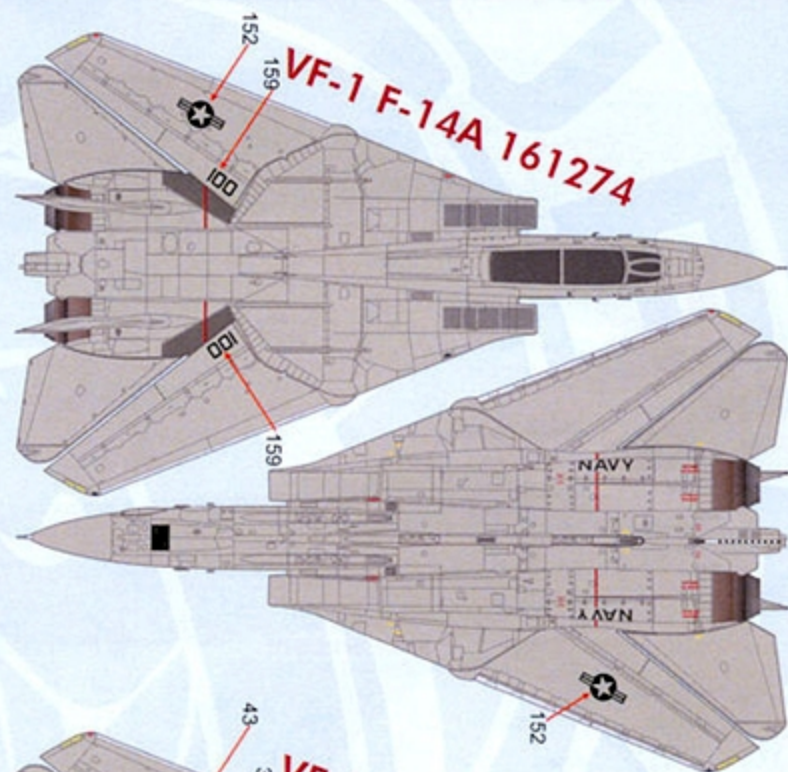

RESEARCH MATERIALS
 PROVIDED BY
DETAIL & SCALE
 www.detailandscale.com

FS 16440

**USE STENCIL AND DATA FROM THE STENCIL INSERT PAGE UNLESS OTHERWISE NOTED FOR ALL AIRCRAFT

VF-1, F-14A 161274
USS KITTHAWK
1983

VF-2, F-14A 161443
USS RANGER
1987

VF-11, F-14A 161855
USS FORRESTAL
1990

VF-11, F-14A 161855
USS FORRESTAL
1987

VF-14, F-14A 162691
USS JOHN F. KENNEDY
1989

**NOTE-DECAL NUMBERS WITH AN "*" INDICATE REPEATED PLACEMENT ON THE RIGHT SIDE / DECAL NUMBERS MARKED IN () INDICATE PLACEMENT ON THE RIGHT SIDE.

FS 16440

**USE STENCIL AND DATA FROM THE STENCIL INSERT PAGE UNLESS OTHERWISE NOTED FOR ALL AIRCRAFT

**VF-24, F-14A 159593
USS CONSTELLATION
1982**

**VF-102, F-14A 162704
USS AMERICA
1991**

**VF-101, F-14A 161855
NAS OCEANA
1986**

**VF-142, F-14A 162699
USS EISENHOWER
1987**

**VF-194, F-14A 161270 (TARPS)
NAS MIRAMAR
1988**

**NOTE-DECAL NUMBERS WITH AN "*" INDICATE REPEATED PLACEMENT ON THE RIGHT SIDE / DECAL NUMBERS MARKED IN () INDICATE PLACEMENT ON THE RIGHT SIDE.