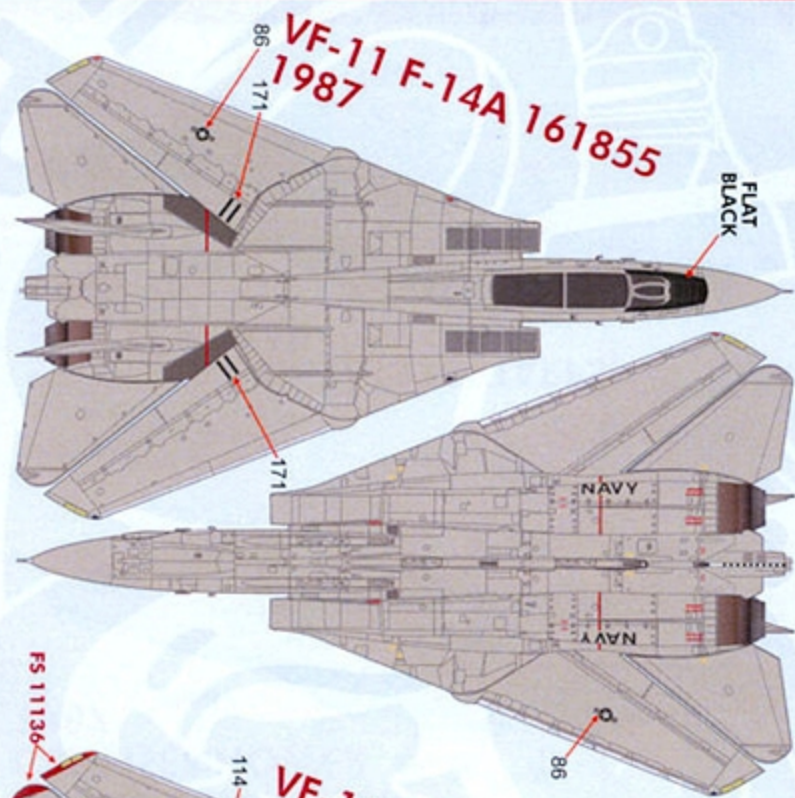

RESEARCH MATERIALS
 PROVIDED BY
DETAIL & SCALE
 www.detailandscale.com

FS 16440

**USE STENCIL AND DATA FROM THE STENCIL INSERT PAGE UNLESS OTHERWISE NOTED FOR ALL AIRCRAFT

VF-1, F-14A 161274
USS KITTHAWK
1983

VF-2, F-14A 161443
USS RANGER
1987

VF-11, F-14A 161855
USS FORRESTAL
1990

VF-11, F-14A 161855
USS FORRESTAL
1987

VF-14, F-14A 162691
USS JOHN F. KENNEDY
1989

**NOTE-DECAL NUMBERS WITH AN "*" INDICATE REPEATED PLACEMENT ON THE RIGHT SIDE / DECAL NUMBERS MARKED IN () INDICATE PLACEMENT ON THE RIGHT SIDE.

FS 16440

**USE STENCIL AND DATA FROM THE STENCIL INSERT PAGE UNLESS OTHERWISE NOTED FOR ALL AIRCRAFT

**VF-24, F-14A 159593
USS CONSTELLATION
1982**

**VF-102, F-14A 162704
USS AMERICA
1991**

**VF-101, F-14A 161855
NAS OCEANA
1986**

**VF-142, F-14A 162699
USS EISENHOWER
1987**

**VF-194, F-14A 161270 (TARPS)
NAS MIRAMAR
1988**

**NOTE-DECAL NUMBERS WITH AN "*" INDICATE REPEATED PLACEMENT ON THE RIGHT SIDE / DECAL NUMBERS MARKED IN () INDICATE PLACEMENT ON THE RIGHT SIDE.