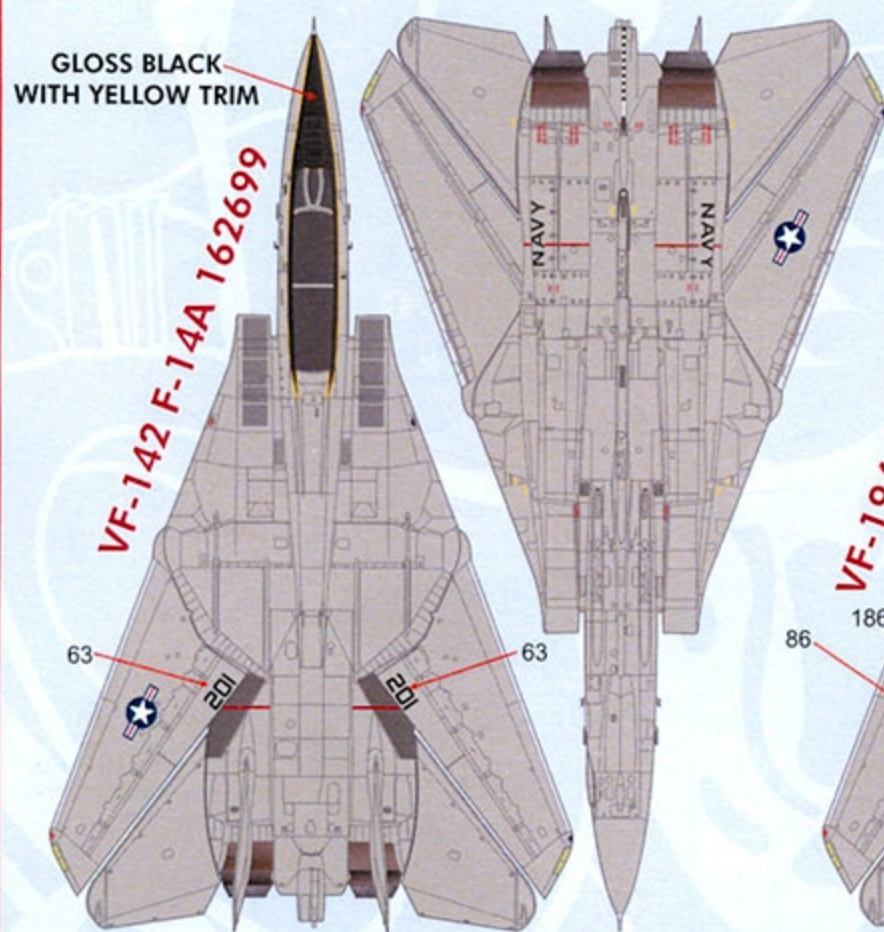

FURBALL
 ★★ AERO-DESIGN ★★
DETAIL & SCALE

COLORS AND MARKINGS OF US NAVY TOMCATS

F/D & S-4816

OPTIONS FOR TEN GULL GRAY F-14A TOMCATS

DECALS SIZED
 FOR THE
 TAMIYA KIT

DECALS PRINTED BY

COPYRIGHT 2019 FURBALL AERO-DESIGN ALL RIGHTS RESERVED

VF-2, F-14A 161443
USS RANGER
1987

VF-11, F-14A 161855
USS FORRESTAL
1990

VF-11, F-14A 161855
USS FORRESTAL
1987

VF-14, F-14A 162691
USS JOHN F. KENNEDY
1989

**NOTE-DECAL NUMBERS WITH AN "*" INDICATE REPEATED PLACEMENT ON THE RIGHT SIDE / DECAL NUMBERS MARKED IN () INDICATE PLACEMENT ON THE RIGHT SIDE.

**VF-142, F-14A 162699
USS EISENHOWER
1987**

**VF-194, F-14A 161270 (TARPS)
NAS MIRAMAR
1988**

**NOTE-DECAL NUMBERS WITH AN "*" INDICATE REPEATED PLACEMENT ON THE RIGHT SIDE / DECAL NUMBERS MARKED IN () INDICATE PLACEMENT ON THE RIGHT SIDE.

STENCIL AND DATA PLACEMENT

LIGHT GULL GRAY
FS 16440

WRAP DECAL
AROUND PART

INSIDE TAIL RIGHT

LIGHT GULL
GRAY
FS 16440

SPECIAL
THANKS!

BRUCE TROMBECKY