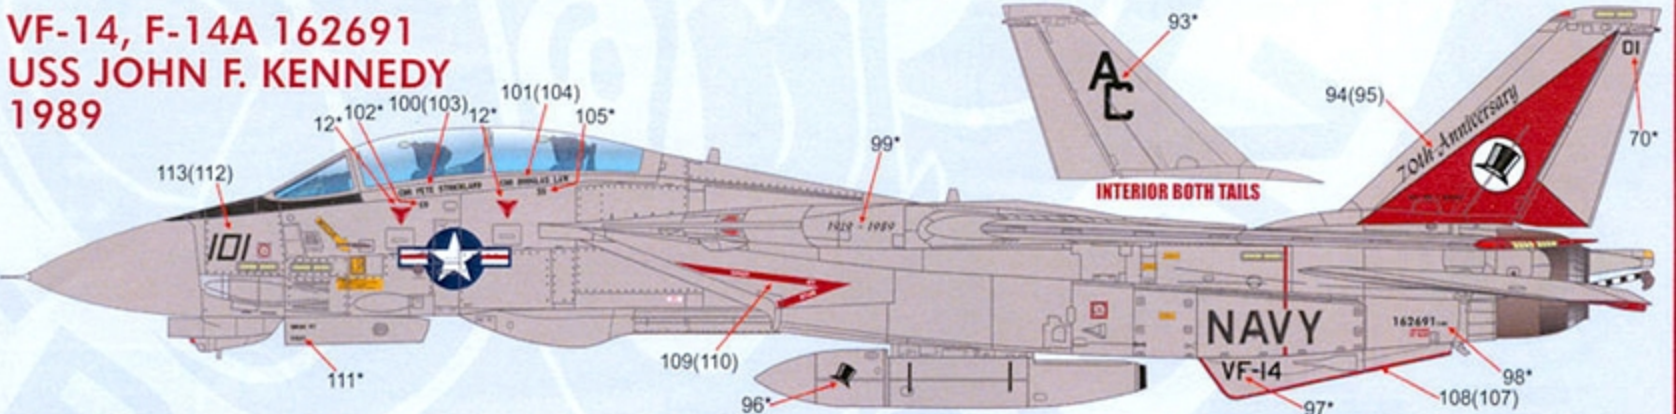

RESEARCH MATERIALS
 PROVIDED BY
DETAIL & SCALE
 www.detailandscale.com

FS 16440

**USE STENCIL AND DATA FROM THE STENCIL INSERT PAGE UNLESS OTHERWISE NOTED FOR ALL AIRCRAFT

VF-1, F-14A 161274
USS KITTHAWK
1983

VF-2, F-14A 161443
USS RANGER
1987

VF-11, F-14A 161855
USS FORRESTAL
1990

VF-11, F-14A 161855
USS FORRESTAL
1987

VF-14, F-14A 162691
USS JOHN F. KENNEDY
1989

**NOTE-DECAL NUMBERS WITH AN "*" INDICATE REPEATED PLACEMENT ON THE RIGHT SIDE / DECAL NUMBERS MARKED IN () INDICATE PLACEMENT ON THE RIGHT SIDE.

FS 16440

**USE STENCIL AND DATA FROM THE STENCIL INSERT PAGE UNLESS OTHERWISE NOTED FOR ALL AIRCRAFT

**VF-24, F-14A 159593
USS CONSTELLATION
1982**

**VF-102, F-14A 162704
USS AMERICA
1991**

**VF-101, F-14A 161855
NAS OCEANA
1986**