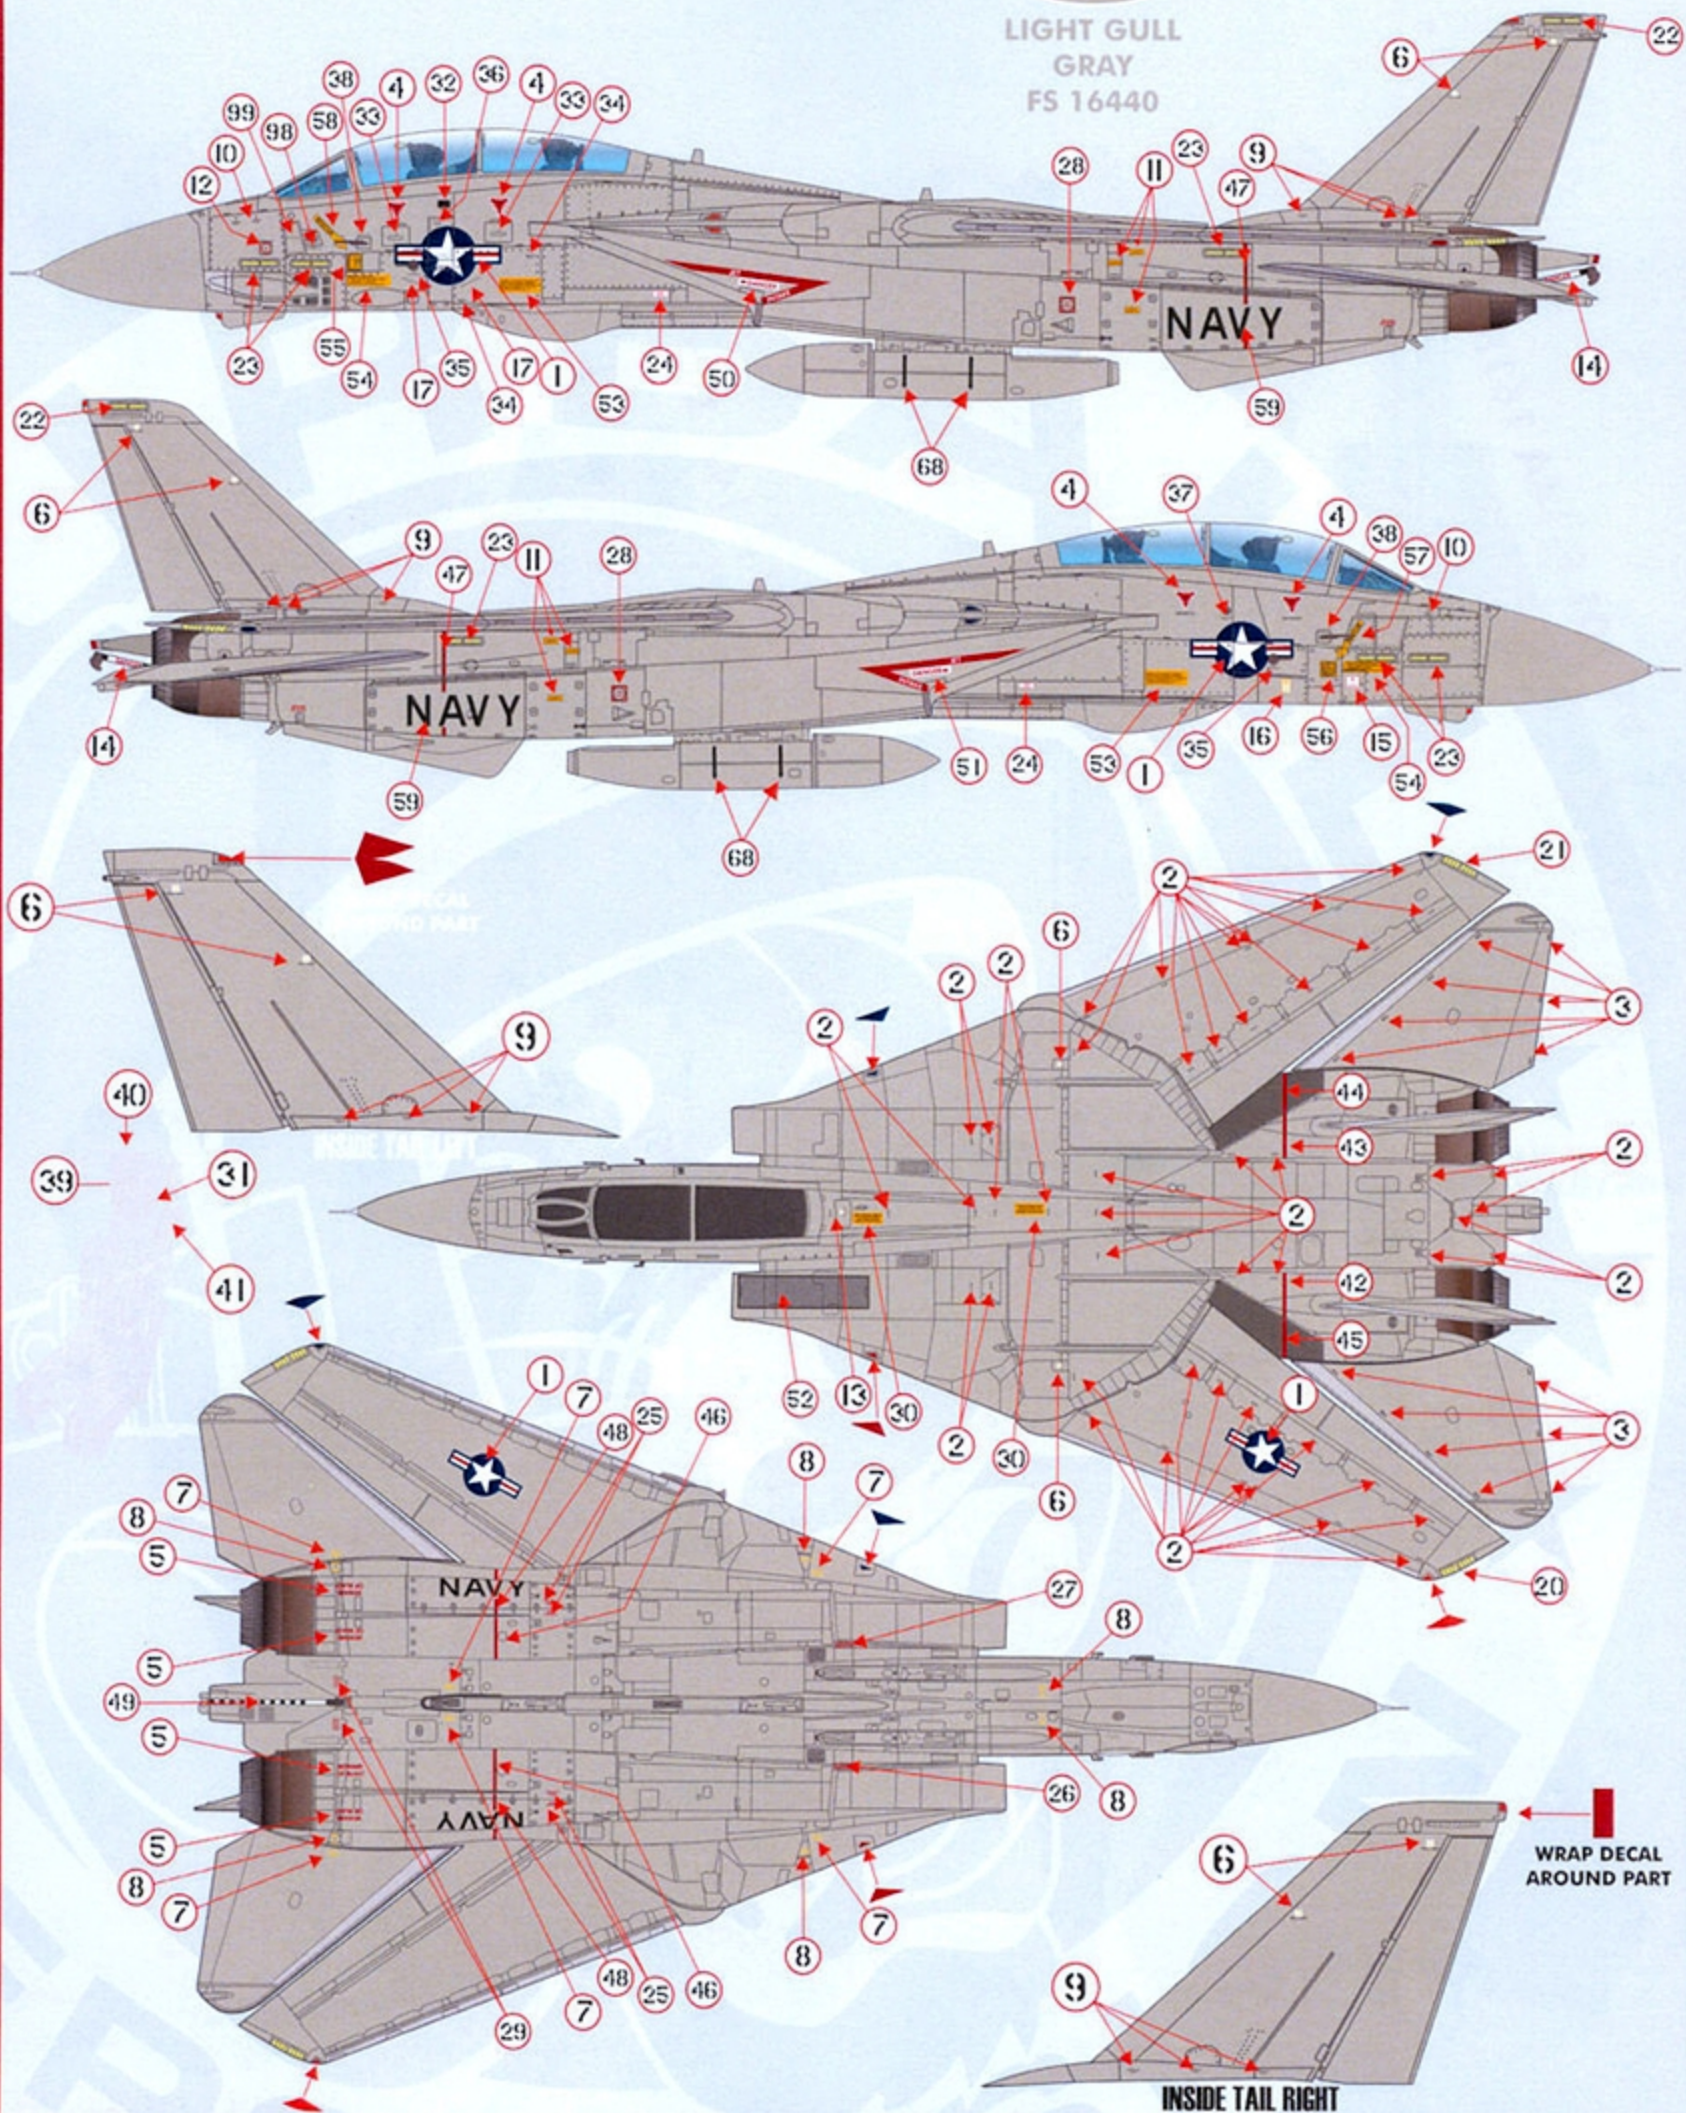

STENCIL AND DATA PLACEMENT

LIGHT GULL GRAY
FS 16440

WRAP DECAL
AROUND PART

INSIDE TAIL RIGHT