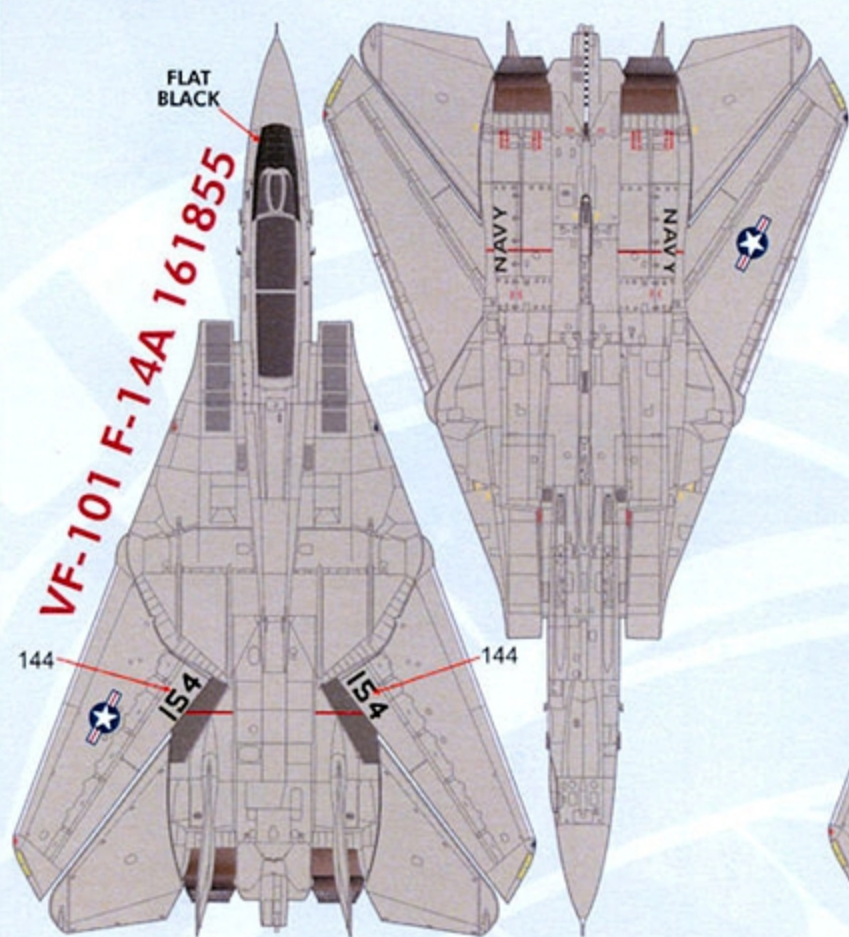

VF-2, F-14A 161443
USS RANGER
1987

VF-11, F-14A 161855
USS FORRESTAL
1990

VF-11, F-14A 161855
USS FORRESTAL
1987

VF-14, F-14A 162691
USS JOHN F. KENNEDY
1989

**NOTE-DECAL NUMBERS WITH AN "*" INDICATE REPEATED PLACEMENT ON THE RIGHT SIDE / DECAL NUMBERS MARKED IN () INDICATE PLACEMENT ON THE RIGHT SIDE.

FS 16440

**USE STENCIL AND DATA FROM THE STENCIL INSERT PAGE UNLESS OTHERWISE NOTED FOR ALL AIRCRAFT

**VF-24, F-14A 159593
USS CONSTELLATION
1982**

**VF-102, F-14A 162704
USS AMERICA
1991**

**VF-101, F-14A 161855
NAS OCEANA
1986**

**VF-142, F-14A 162699
USS EISENHOWER
1987**

**VF-194, F-14A 161270 (TARPS)
NAS MIRAMAR
1988**

**NOTE-DECAL NUMBERS WITH AN "*" INDICATE REPEATED PLACEMENT ON THE RIGHT SIDE / DECAL NUMBERS MARKED IN () INDICATE PLACEMENT ON THE RIGHT SIDE.

STENCIL AND DATA PLACEMENT

LIGHT GULL GRAY
FS 16440

WRAP DECAL
AROUND PART

INSIDE TAIL RIGHT

LIGHT GULL
GRAY
FS 16440

SPECIAL
THANKS!

BRUCE TROMBECKY