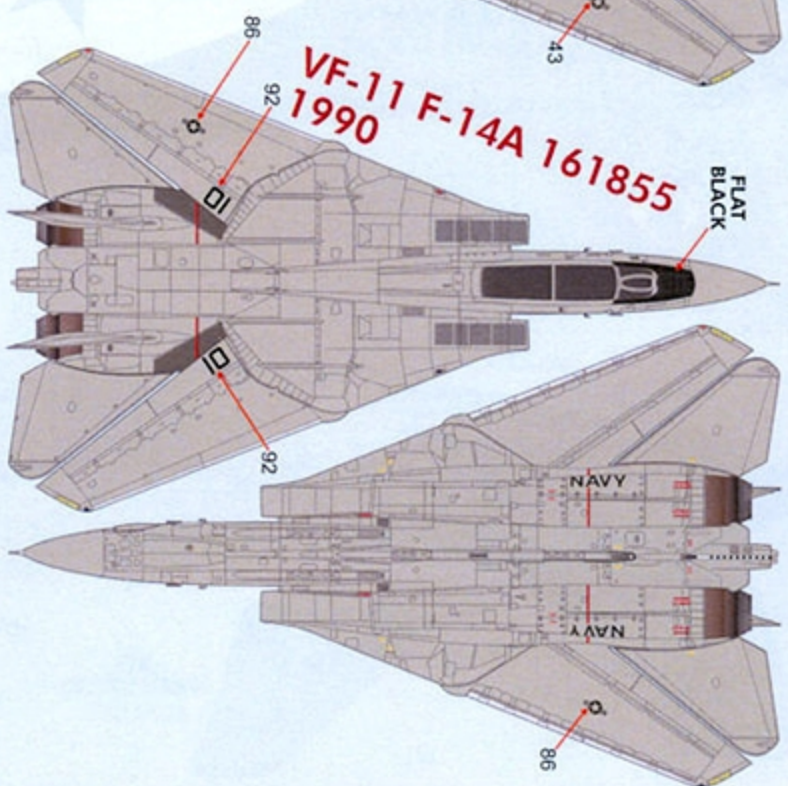

RESEARCH MATERIALS
 PROVIDED BY
DETAIL & SCALE
 www.detailandscale.com

FS 16440

**USE STENCIL AND DATA FROM THE STENCIL INSERT PAGE UNLESS OTHERWISE NOTED FOR ALL AIRCRAFT

VF-1, F-14A 161274
USS KITTHAWK
1983

VF-2, F-14A 161443
USS RANGER
1987

VF-11, F-14A 161855
USS FORRESTAL
1990

VF-11, F-14A 161855
USS FORRESTAL
1987

VF-14, F-14A 162691
USS JOHN F. KENNEDY
1989

**NOTE-DECAL NUMBERS WITH AN "*" INDICATE REPEATED PLACEMENT ON THE RIGHT SIDE / DECAL NUMBERS MARKED IN () INDICATE PLACEMENT ON THE RIGHT SIDE.

FS 16440

**USE STENCIL AND DATA FROM THE STENCIL INSERT PAGE UNLESS OTHERWISE NOTED FOR ALL AIRCRAFT

**VF-24, F-14A 159593
USS CONSTELLATION
1982**

**VF-102, F-14A 162704
USS AMERICA
1991**

**VF-101, F-14A 161855
NAS OCEANA
1986**

**VF-142, F-14A 162699
USS EISENHOWER
1987**

**VF-194, F-14A 161270 (TARPS)
NAS MIRAMAR
1988**

**NOTE-DECAL NUMBERS WITH AN "*" INDICATE REPEATED PLACEMENT ON THE RIGHT SIDE / DECAL NUMBERS MARKED IN () INDICATE PLACEMENT ON THE RIGHT SIDE.