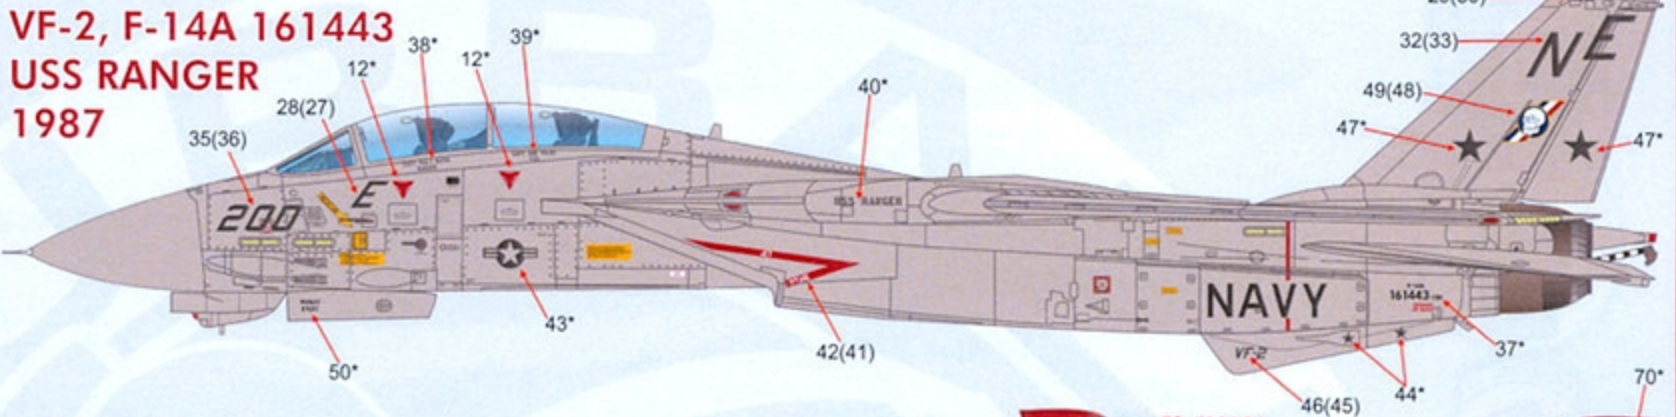

RESEARCH MATERIALS
 PROVIDED BY
DETAIL & SCALE
 www.detailandscale.com

FS 16440

**USE STENCIL AND DATA FROM THE STENCIL INSERT PAGE UNLESS OTHERWISE NOTED FOR ALL AIRCRAFT

VF-1, F-14A 161274
USS KITTHAWK
1983

VF-2, F-14A 161443
USS RANGER
1987

VF-11, F-14A 161855
USS FORRESTAL
1990

VF-11, F-14A 161855
USS FORRESTAL
1987

VF-14, F-14A 162691
USS JOHN F. KENNEDY
1989

**NOTE-DECAL NUMBERS WITH AN "*" INDICATE REPEATED PLACEMENT ON THE RIGHT SIDE / DECAL NUMBERS MARKED IN () INDICATE PLACEMENT ON THE RIGHT SIDE.