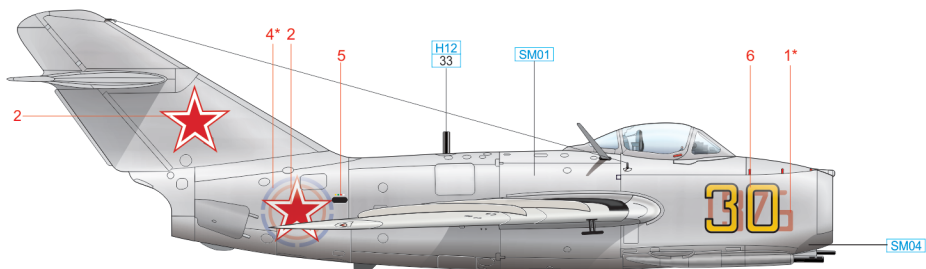

OPEN
A2, A5, B12

?

?

MiG-15bis, c/n 1315376, ex- 64th IAK, Soviet Union, mid Fifties

* Obtisk lehce přestříkat aluminiovou barvou / Thin layer of the aluminium color over the decal

SILVER SM01

STAINLESS SM04