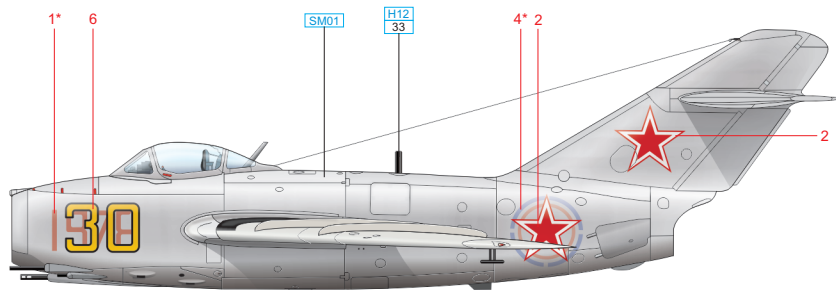

OPEN
A2, A5, B12

?

?

MiG-15bis, c/n 1315376, ex- 64th IAK, Soviet Union, mid Fifties

* Obtisk lehce přestříkat aluminiovou barvou / Thin layer of the aluminium color over the decal

SILVER SM01

STAINLESS SM04