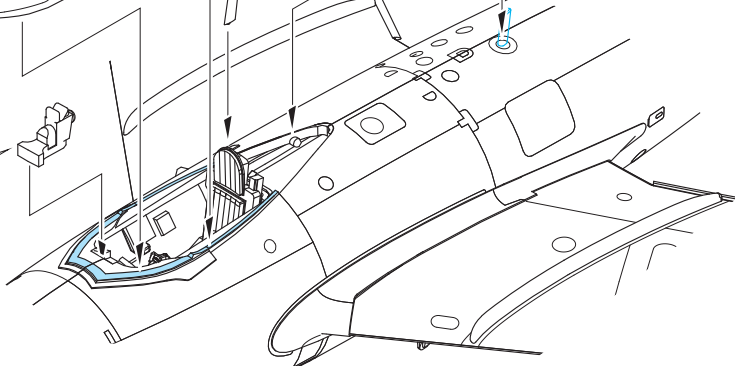

STEP 1

STEP 2

B8 CLOSED CANOPY

B12 OPEN CANOPY

CLOSED
A2, A5, B8

C308 C36

C19

A6

C15

A7

C33

C19

C15

OPEN
A2, A5, B12