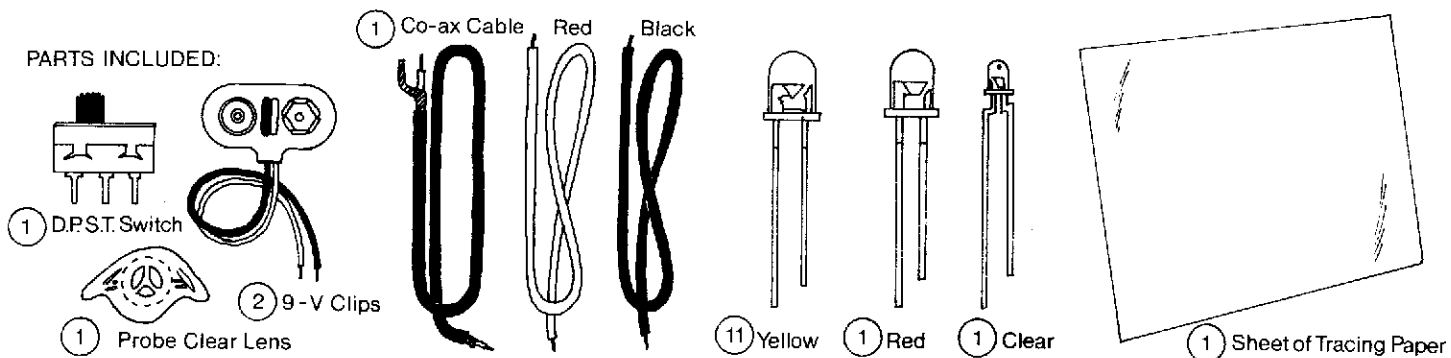

LUNAR MODELS

PRESENTS:

Martian War Machine Lighting Kit

PARTS INCLUDED:

Detach Hulls

Cobra & Sensor

Wiring Diagram

Lens