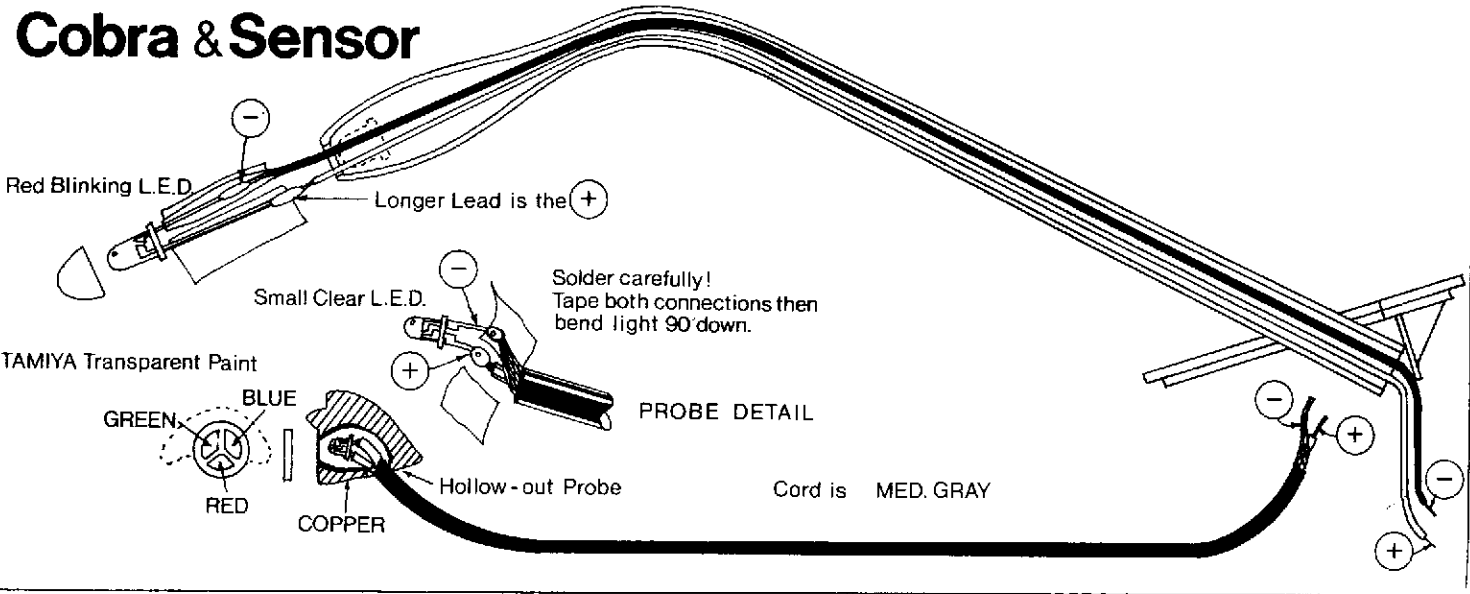

LUNAR MODELS

PRESENTS:

Martian War Machine Lighting Kit

PARTS INCLUDED:

Detach Hulls

Cobra & Sensor

Wiring Diagram

Lens