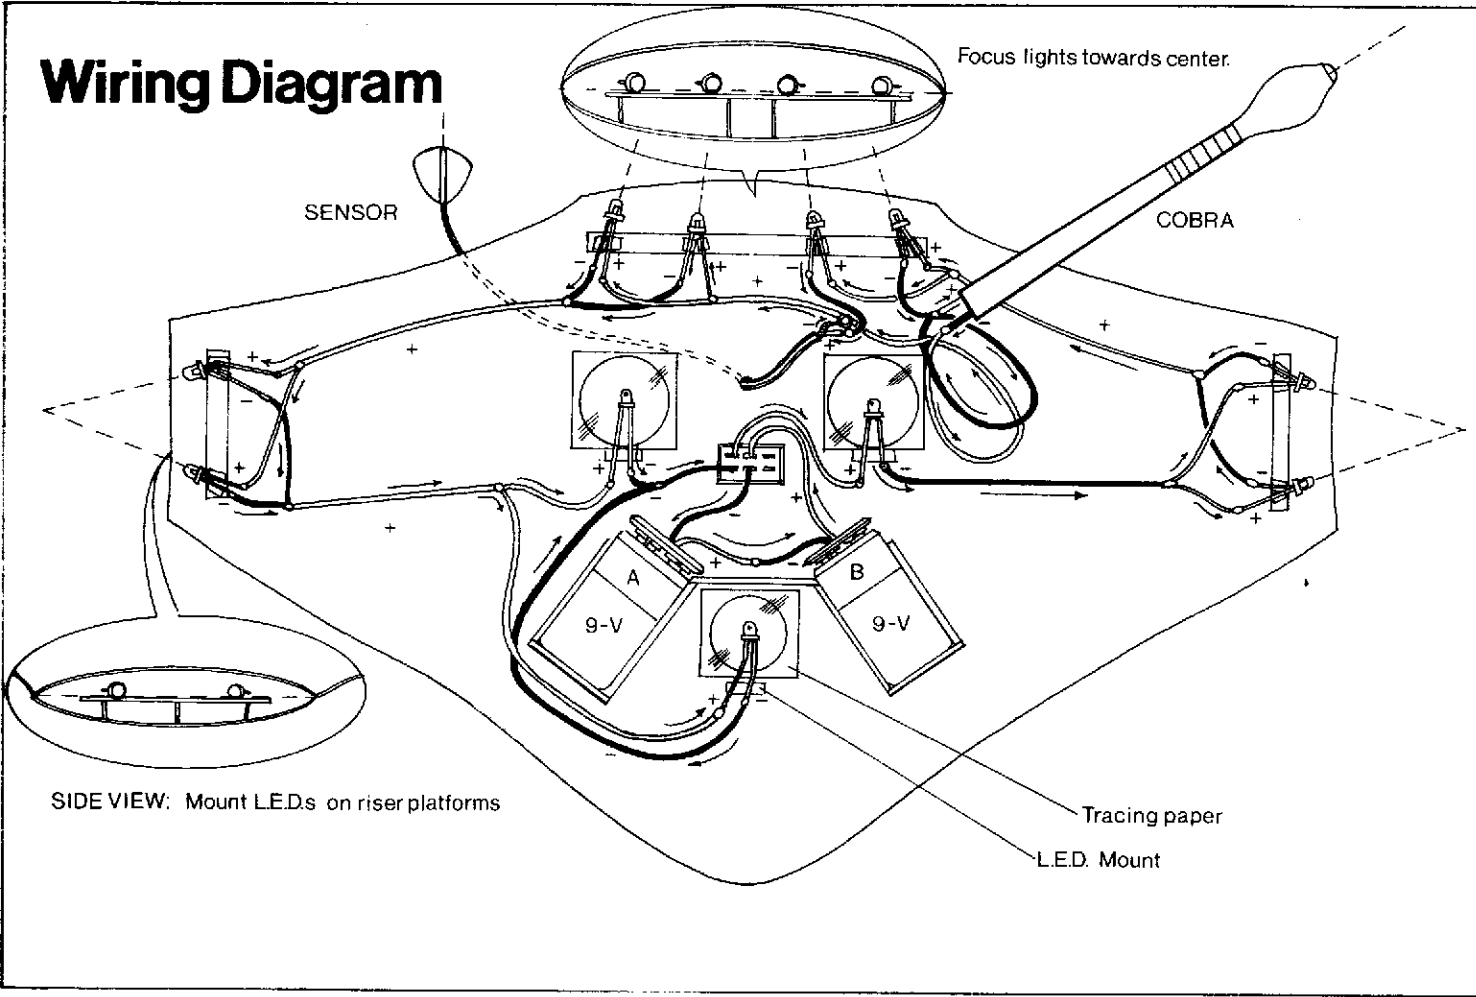

LUNAR MODELS

PRESENTS:

Martian War Machine Lighting Kit

PARTS INCLUDED:

Detach Hulls

Cobra & Sensor

Wiring Diagram

Lens