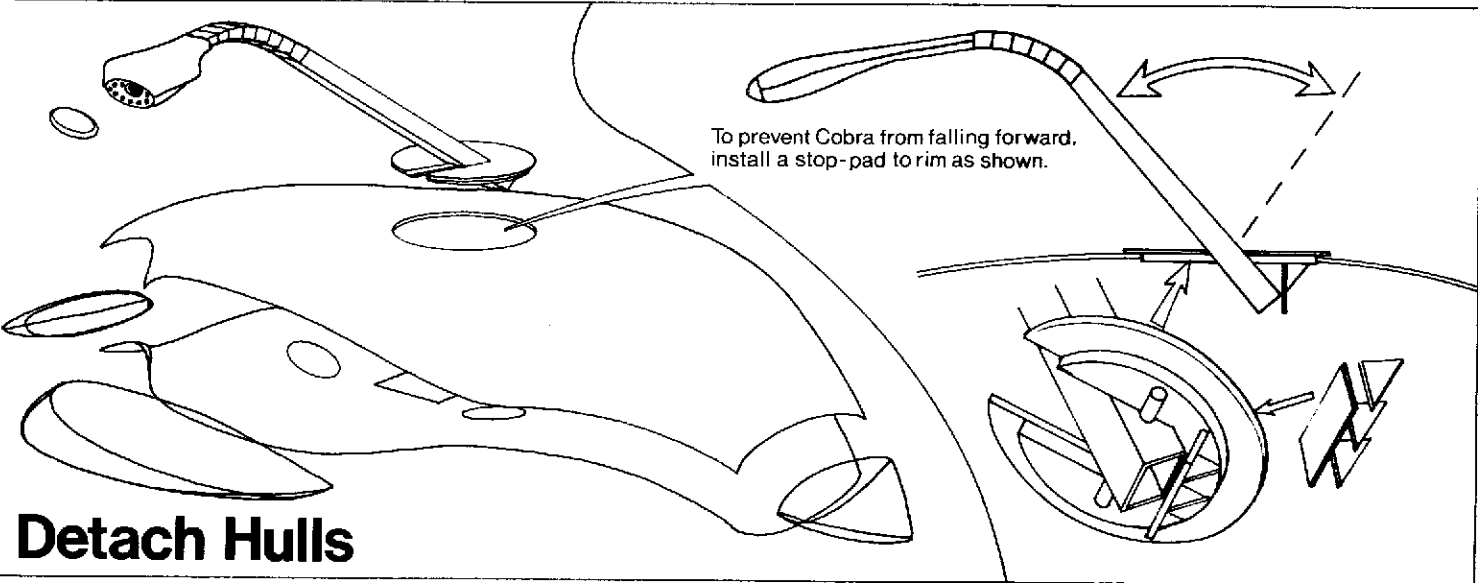

LUNAR MODELS

PRESENTS:

Martian War Machine Lighting Kit

PARTS INCLUDED:

Detach Hulls

Cobra & Sensor

Wiring Diagram

Lens