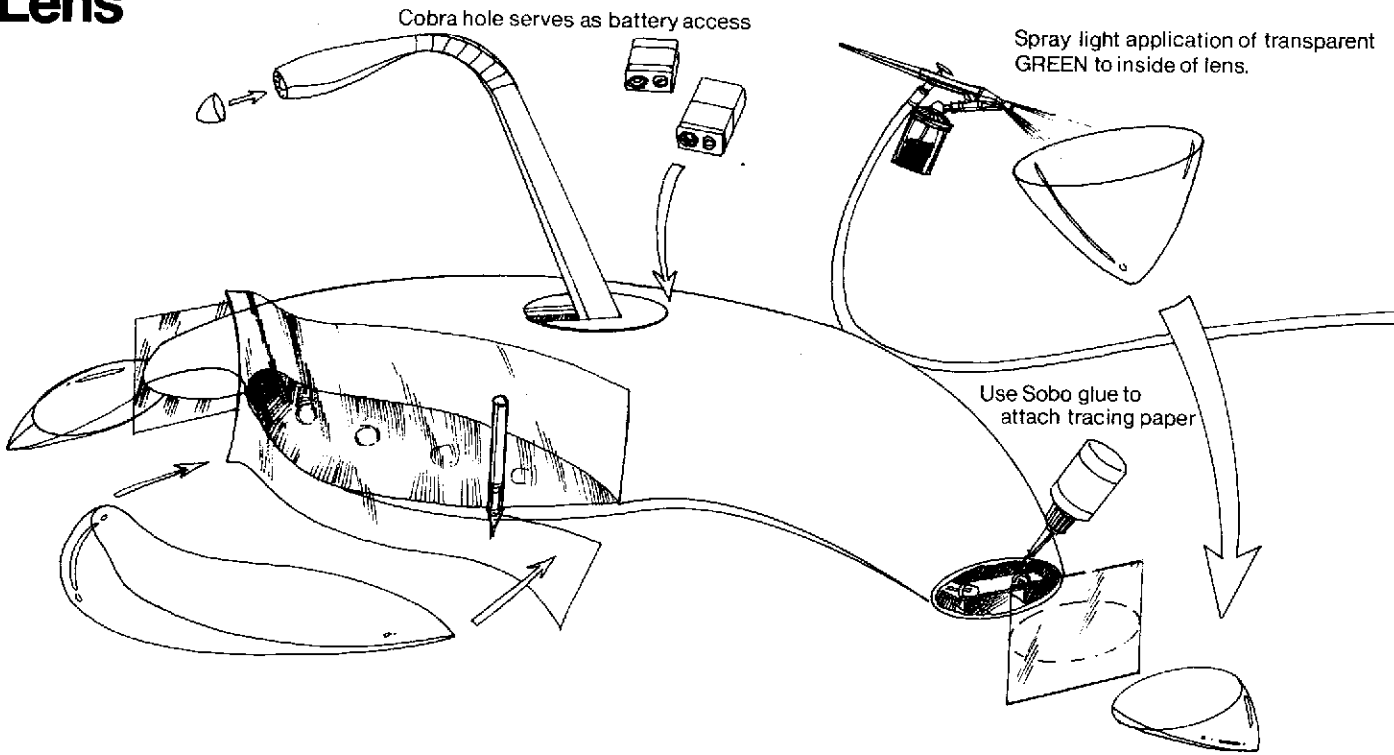

LUNAR MODELS

PRESENTS:

Martian War Machine Lighting Kit

PARTS INCLUDED:

Detach Hulls

Cobra & Sensor

Wiring Diagram

Lens