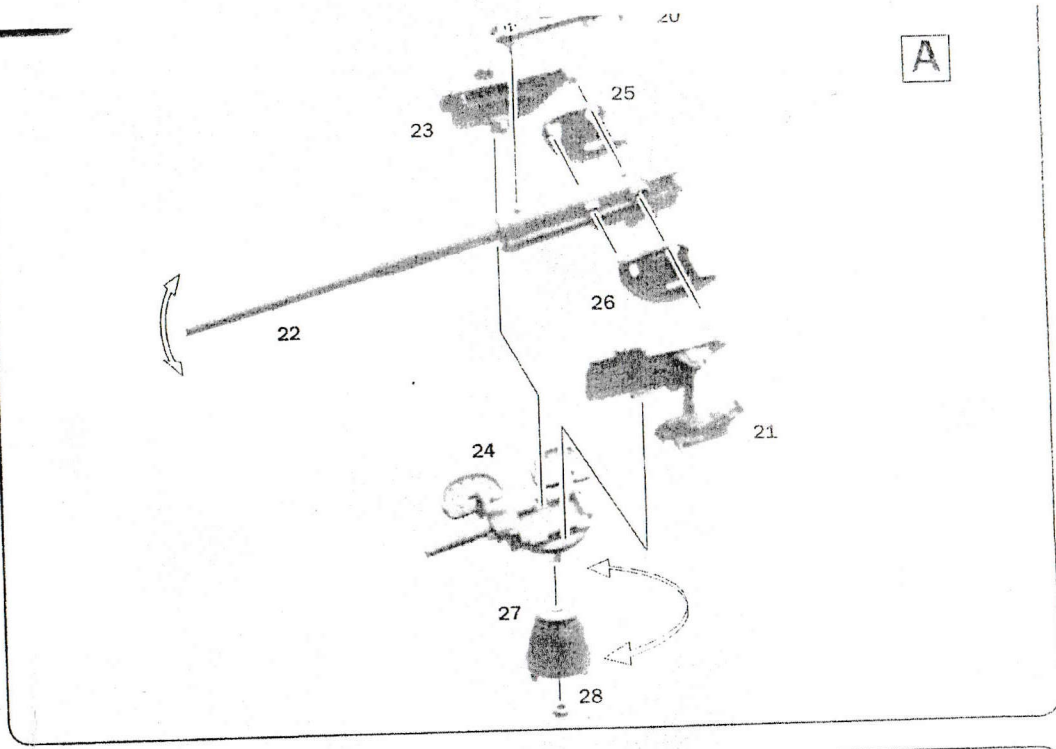

Via Pradazzo, 6/b
40012 Calderara di Reno
Bologna - Italy

Conservare il presente
indirizzo per futuro
riferimento

Retain this address
for future
reference

1:72 scale No 7508

made in China

Autocannone 3R0 with 90/53 AA Gun

For a perfect application of the decals, we suggest using model master products 2145 or 2146.

Per una perfetta applicazione delle decals, si consiglia l'uso dei prodotti model master 2145 oppure 2146.

Für eine perfekte anbringung der decals wird die verwendung von model master no. 2145 Oder 2146 empfohlen.

Pour une pose parfaite des decals, nous vous recommandons l'utilisation des produits à decals model master ref. 2145 Ou 2146.