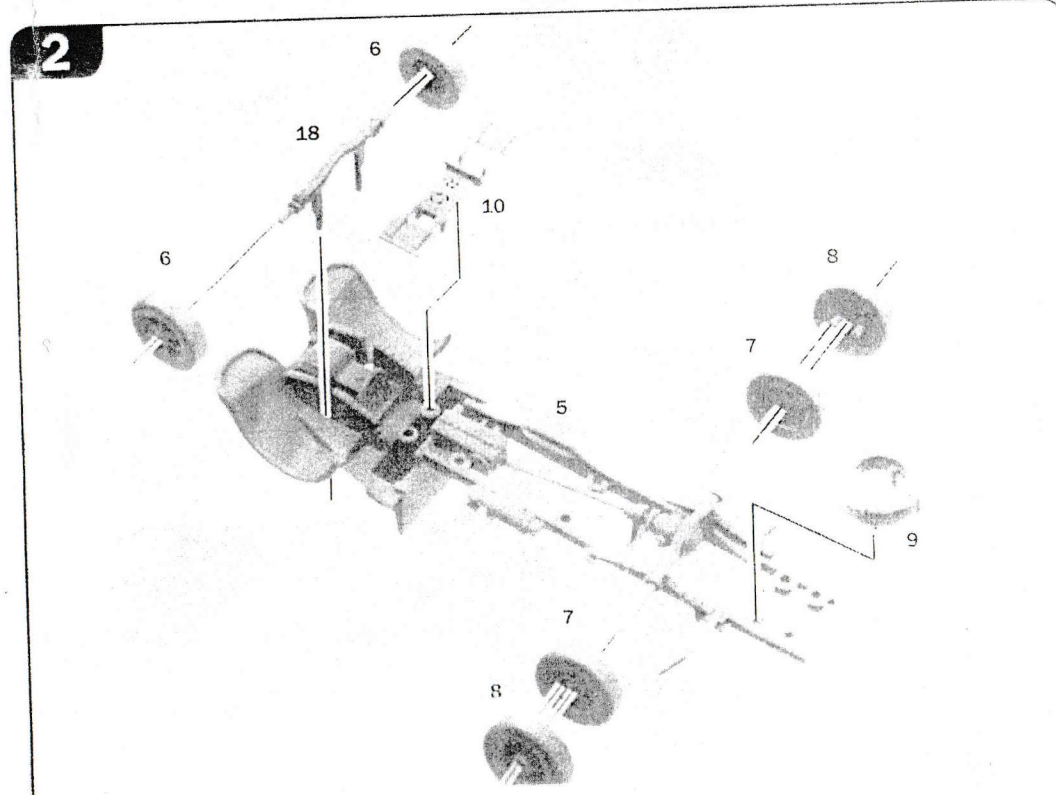

Via Pradazzo, 6/b
40012 Calderara di Reno
Bologna - Italy

Conservare il presente
indirizzo per futuro
riferimento

Retain this address
for future
reference

1:72 scale No 7508

made in China

Autocannone 3R0 with 90/53 AA Gun

For a perfect application of the decals, we suggest using model master products 2145 or 2146.

Per una perfetta applicazione delle decals, si consiglia l'uso dei prodotti model master 2145 oppure 2146.

Für eine perfekte anbringung der decals wird die verwendung von model master no. 2145 Oder 2146 empfohlen.

Pour une pose parfaite des decals, nous vous recommandons l'utilisation des produits à decals model master ref. 2145 Ou 2146.