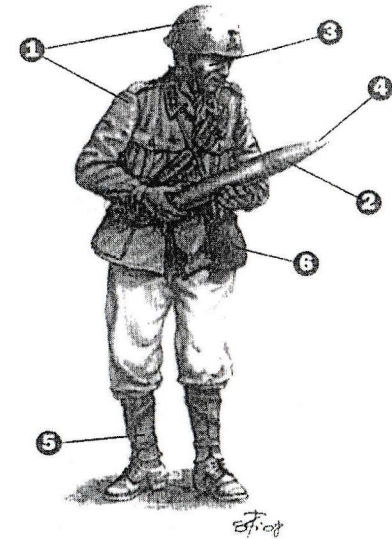

Instructions for application of the decals: Immerse the decal in a shallow tray of water for about 10 seconds, then lift it out and place it on the model. Do not touch the decal with your fingers. Use a brush to smooth the decal onto the model. If the decal does not adhere, repeat the process. Do not use alcohol or other solvents to clean the decal. The decal is not intended for use on plastic models.

3

4

B

C

A

B

A

C