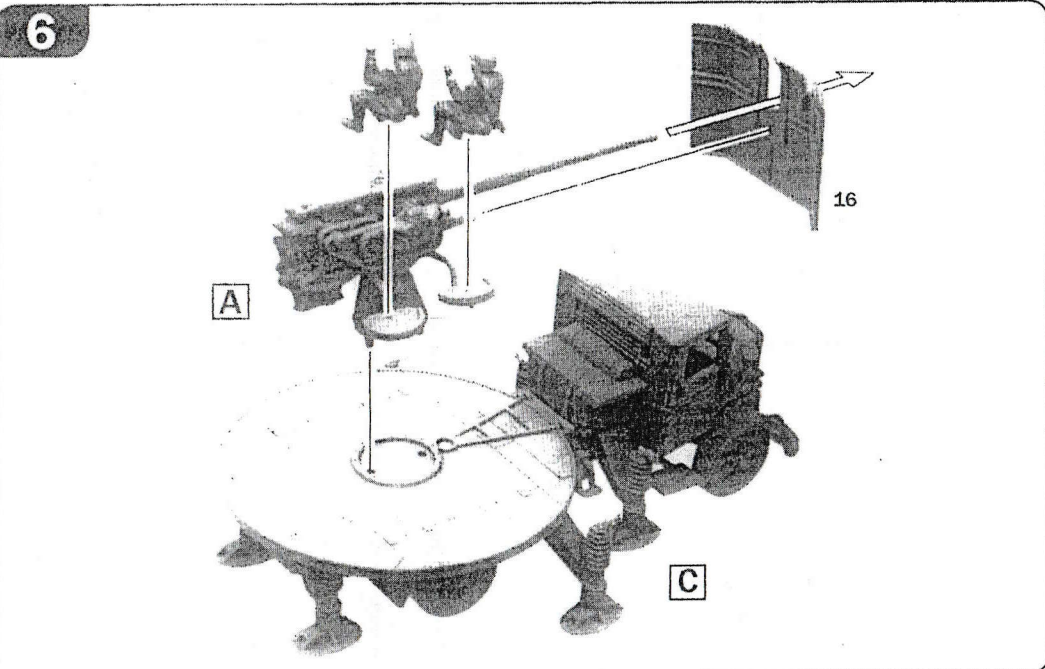

C

A

B

A

C

I numeri si riferiscono all'assortimento colori ITALERI/Acryl Paint System
The indicated colour number refer to the ITALERI/Acryl Paint System
Die angegebenen farbnnummern beziehen sich auf die ITALERI/Acryl Paint System
Les références indiquées concernent les peintures ITALERI/Acryl Paint System

① SAND	② LIGHT BLUE	③ SKIN TONE	④ BRASS
⑤ FLAT BLACK	⑥ LIGHT GREEN	⑦ ITALIAN GREEN	⑧ ITALIAN SAND