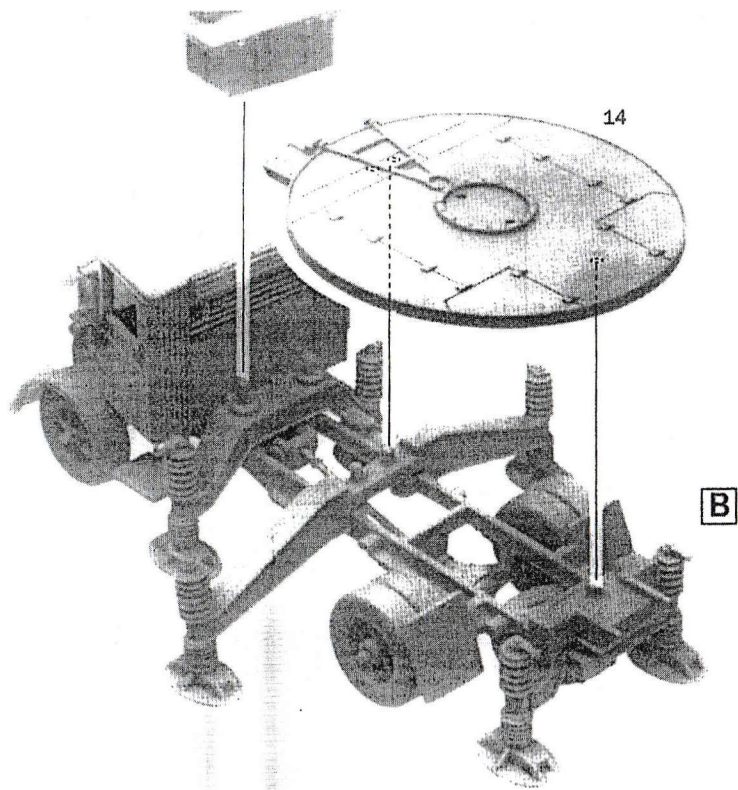

C

A

B

A

C

I numeri si riferiscono all'assortimento colori ITALERI/Acryl Paint System
The indicated colour number refer to the ITALERI/Acryl Paint System
Die angegebenen farbnnummern beziehen sich auf die ITALERI/Acryl Paint System
Les références indiquées concernent les peintures ITALERI/Acryl Paint System

① SAND	② LIGHT BLUE	③ SKIN TONE	④ BRASS
⑤ FLAT BLACK	⑥ LIGHT GREEN	⑦ ITALIAN GREEN	⑧ ITALIAN SAND