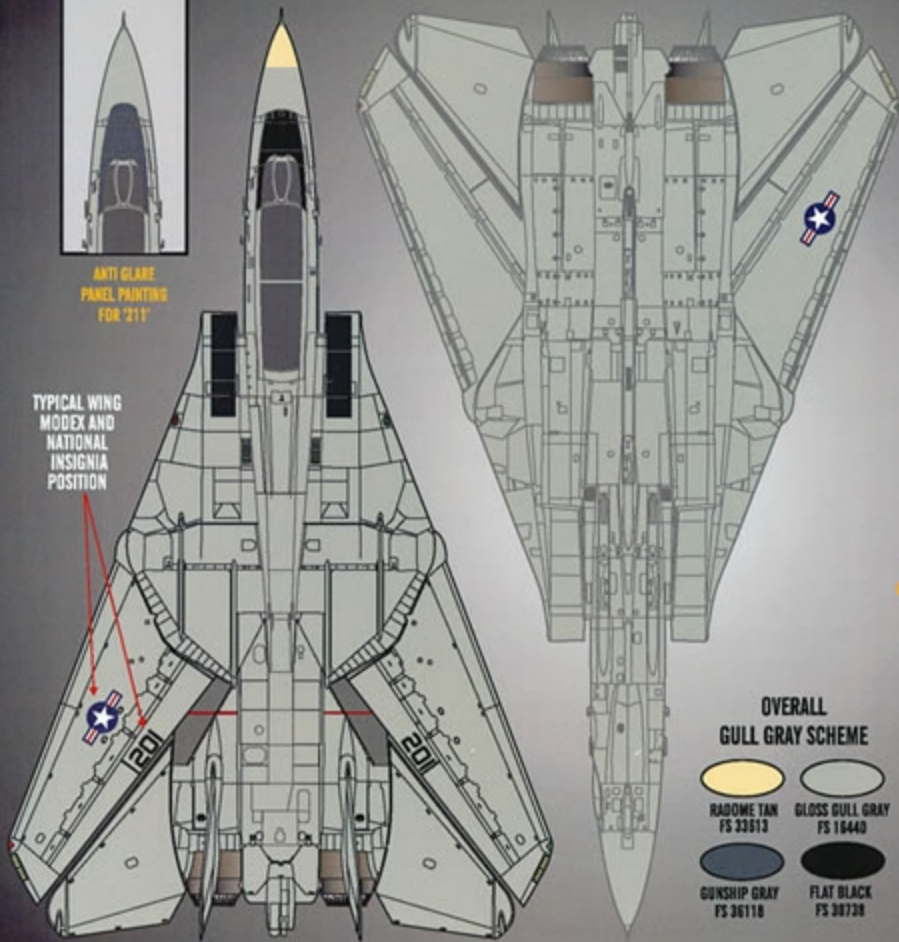

TYPICAL WING
MODEX AND
NATIONAL
INSIGNIA
POSITION

CHECK OUT THE AFTERBURNER DECALS
FORUM LOCATED AT ZONE-FIVE.NET

SPECIAL THANKS!

OVERALL
GULL GRAY SCHEME

RADOME TAN FS 33813	GLOSS GULL GRAY FS 16440
GUNSHIP GRAY FS 36118	FLAT BLACK FS 38738

DAVID F. BROWN
GERRY WHITESIDE