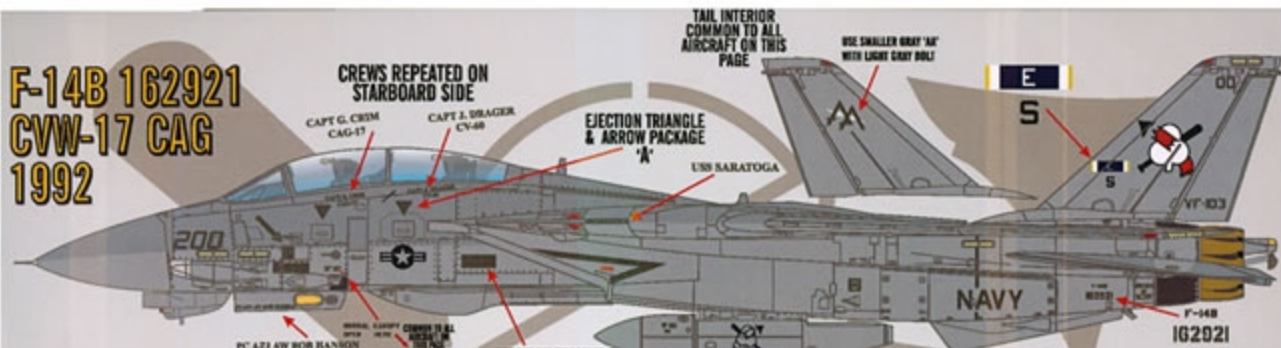

F-14B 162921
CVW-17 CAG
1992