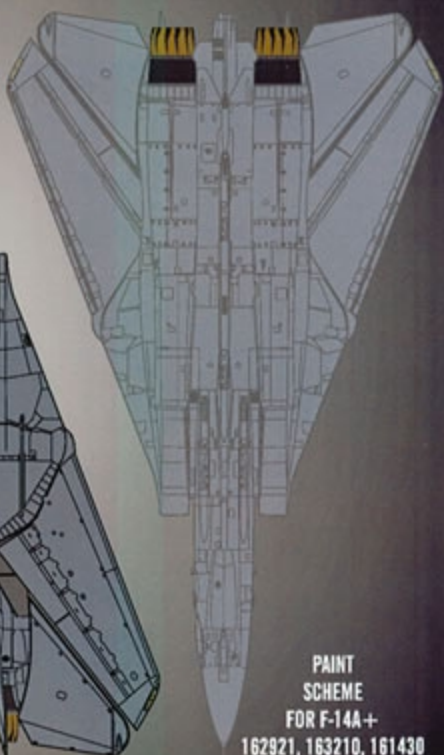

CREW NAMES REPEATED  
 ON STARBOARD SIDE

CAPT BOB DAVEN CAR LT  
 ADMIRAL HIGGS PHOENIX  
 BOB

DARK GHOST GRAY  
 FS 36320

ENGINE GRAY  
 FS 36076

TAIL  
 INTERIOR  
 COMMON TO  
 ALL AIRCRAFT  
 ON THIS PAGE

SPECIAL THANKS!

OVERALL  
GULL GRAY SCHEME

	
RADOME TAN FS 33813	GLOSS GULL GRAY FS 16440
	
GUNSHIP GRAY FS 36118	FLAT BLACK FS 38738

DAVID F. BROWN  
GERRY WHITESIDE

## INTAKE COVER DECAL

PAINT  
SCHEME  
FOR F-14A  
160896  
'20'

PAINT  
SCHEME  
FOR F-14A+  
162921, 163210, 161430  
FROM DESERT STORM ALSO  
F-14B 162921 FROM 1992  
AND F-14B163219 FROM 1993