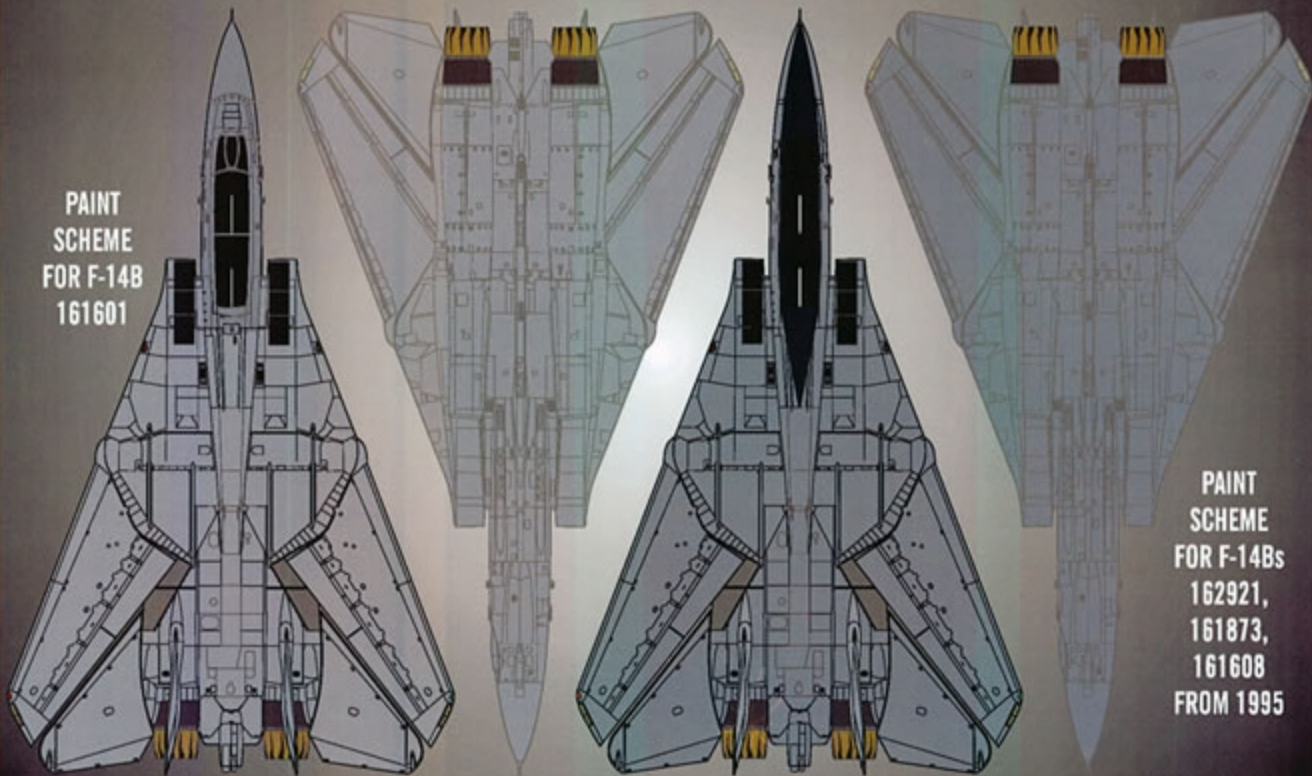

LIGHT GHOST GRAY FS 36375   DARK GHOST GRAY FS 36320   MEDIUM GRAY FS 35237   ENGINE GRAY FS 36076

PAINT
SCHEME
FOR F-14B
161601

PAINT
SCHEME
FOR F-14Bs
162921,
161873,
161608
FROM 1995