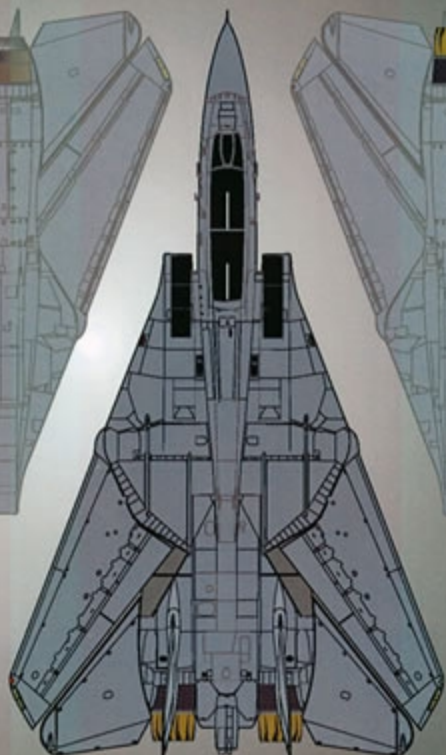

PAINT
SCHEME
FOR F-14A
160896
'20'