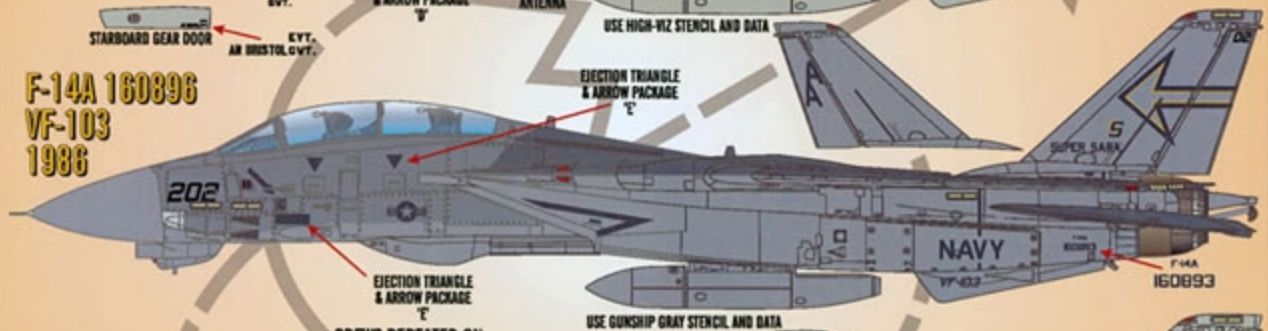

# SLUGGERS

DECALS SIZED TO FIT THE HASEGAWA KIT  
INCLUDES OPTIONS FOR 12 AIRCRAFT

**F-14A 162706**  
**VF-103 CO**  
**1988**

**F-14A 160896**  
**VF-103**  
**1986**

**F-14A 161156**  
**VF-103**  
**1986**