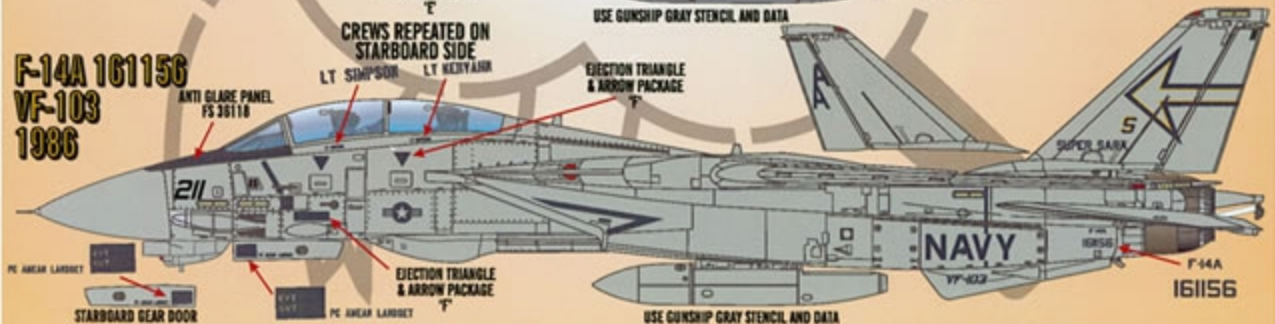

# SLUGGERS

DECALS SIZED TO FIT THE HASEGAWA KIT  
INCLUDES OPTIONS FOR 12 AIRCRAFT

**F-14A 162706**  
**VF-103 CO**  
**1988**

**F-14A 160896**  
**VF-103**  
**1986**

**F-14A 161156**  
**VF-103**  
**1986**