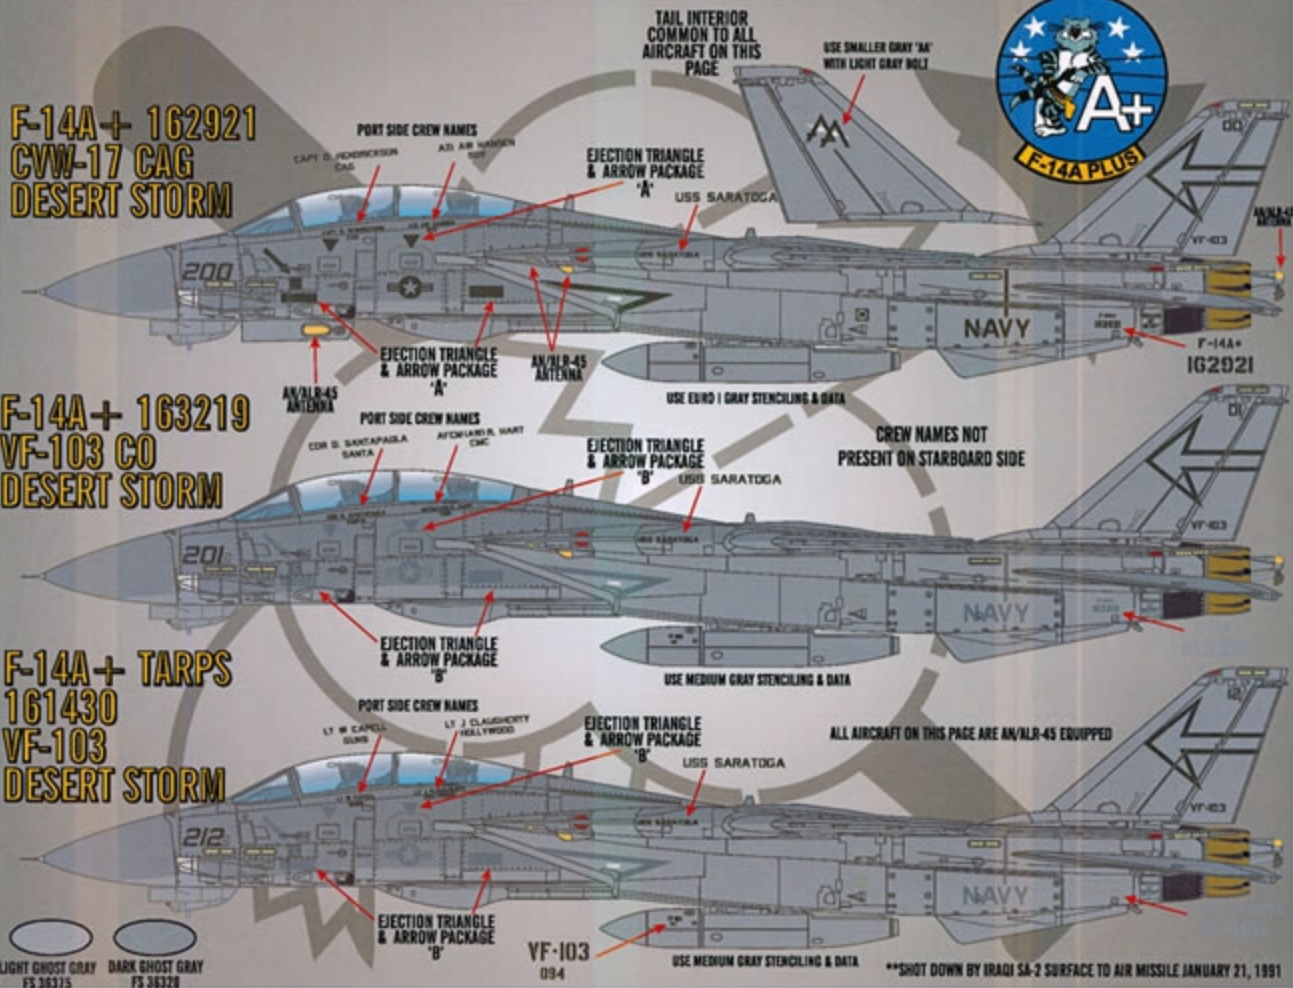

# SLUGGERS

DECALS SIZED TO FIT THE HASEGAWA KIT  
INCLUDES OPTIONS FOR 12 AIRCRAFT

**F-14A 162706**  
**VF-103 CO**  
**1988**

**F-14A 160896**  
**VF-103**  
**1986**

**F-14A 161156**  
**VF-103**  
**1986**

**F-14A+ 162921**  
**CVW-17 CAG**  
**DESERT STORM**

**F-14A+ 163219**  
**VF-103 CO**  
**DESERT STORM**

**F-14A+ TARPS**  
**161430**  
**VF-103**  
**DESERT STORM**

**F-14B 162921**  
**CVW-17 CAG**  
**1995**

CREW NAMES REPEATED  
 ON STARBOARD SIDE

CAPT BOB DAVEN CAR LT  
 ADMIRAL HIGGS PHOENIX  
 BOB

DARK GHOST GRAY  
 FS 36320

ENGINE GRAY  
 FS 36076

TAIL  
 INTERIOR  
 COMMON TO  
 ALL AIRCRAFT  
 ON THIS PAGE