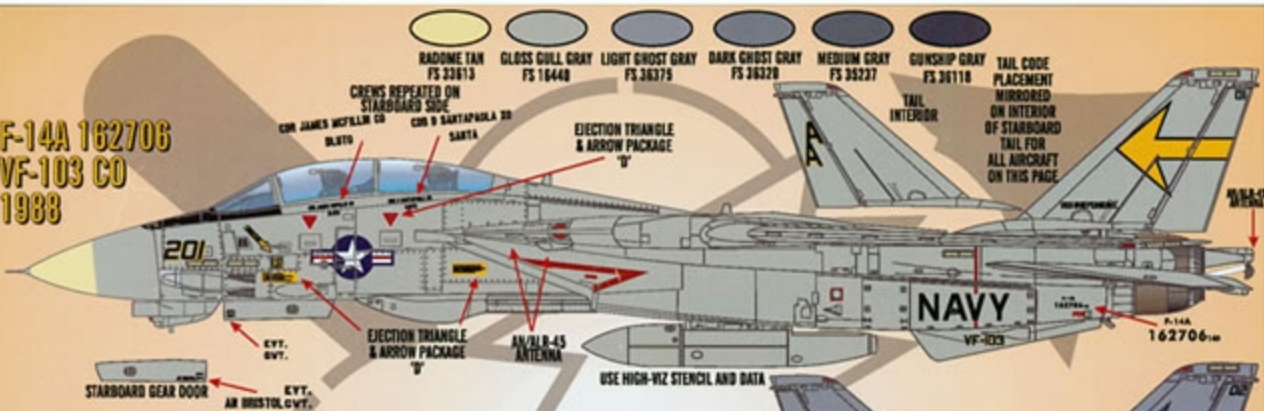

# SLUGGERS

DECALS SIZED TO FIT THE HASEGAWA KIT  
INCLUDES OPTIONS FOR 12 AIRCRAFT

**F-14A 162706**  
**VF-103 CO**  
**1988**

**F-14A 160896**  
**VF-103**  
**1986**

**F-14A 161156**  
**VF-103**  
**1986**

CREW NAMES REPEATED  
 ON STARBOARD SIDE

CAPT BOB DAVEN CAR LT  
 ADMIRAL HIGGS PHOENIX  
 BOB

DARK GHOST GRAY  
 FS 36320

ENGINE GRAY  
 FS 36076

TAIL  
 INTERIOR  
 COMMON TO  
 ALL AIRCRAFT  
 ON THIS PAGE