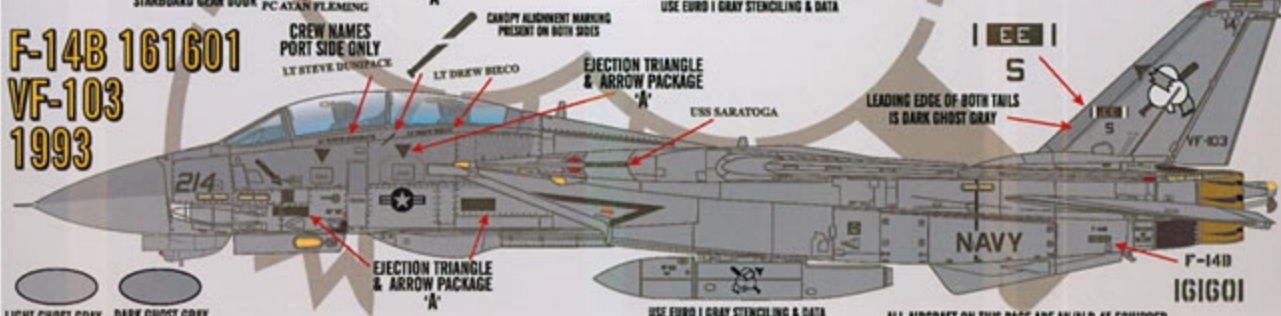

F-14B 161601
VF-103
1993

○ LIGHT GHOST GRAY FS 36375
○ DARK GHOST GRAY FS 36320

USE EURO I GRAY STENCILING & DATA

ALL AIRCRAFT ON THIS PAGE ARE AN/NLR-45 EQUIPPED