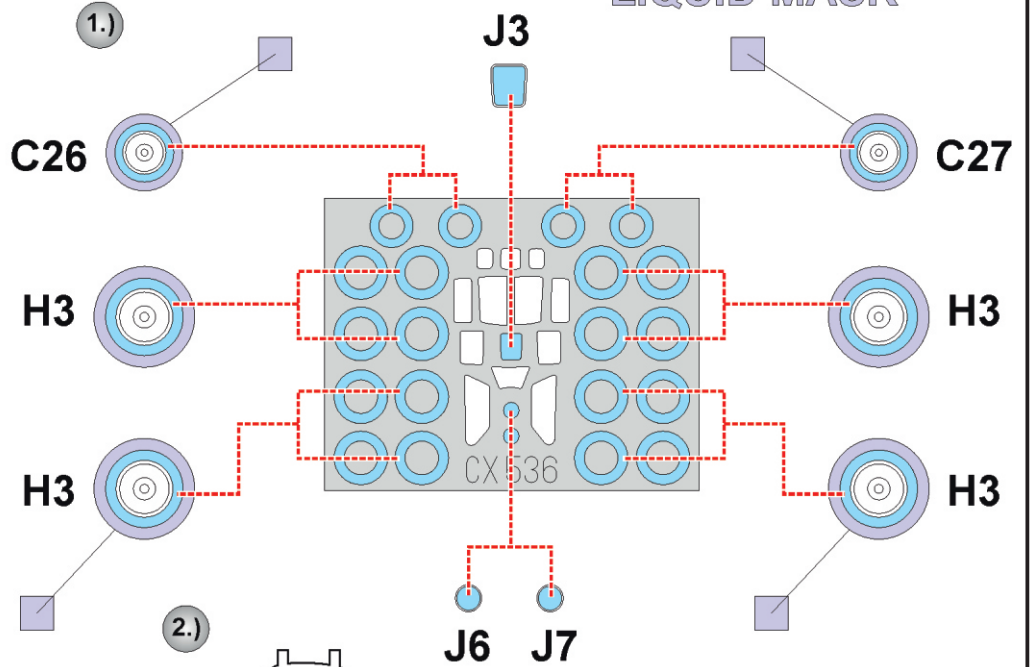

Tu-128M

CX 536

for kit **TRUMPETER**

scale **1/72**

LIQUID MASK

LIQUID MASK