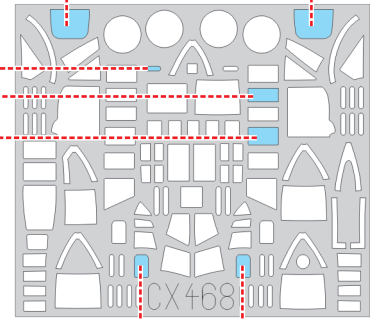

eduard
MASK

CX 468

Whitley Mk.VII 1/72

The die-cut mask for accurate canopy frame painting of the
Airfix A09009 scale *1/72 KIT*

E06

E03

E04

E05

F06

F07