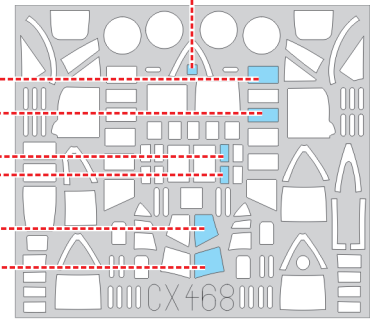

eduard
MASK

CX 468

Whitley Mk.VII 1/72

The die-cut mask for accurate canopy frame painting of the
Airfix A09009 scale *1/72 KIT*

E06

E03

E04

E05

F06

F07