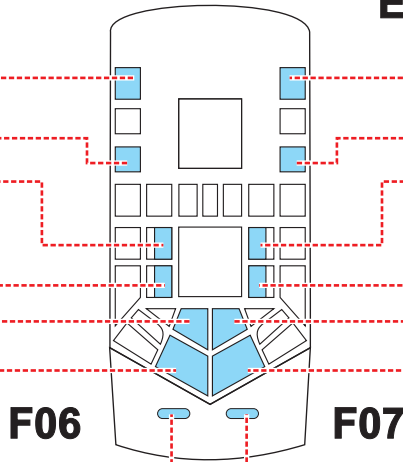

eduard
MASK

CX 468

Whitley Mk.VII 1/72

The die-cut mask for accurate canopy frame painting of the
Airfix A09009 scale *1/72 KIT*

E06

E03

E04

E05

F06

F07