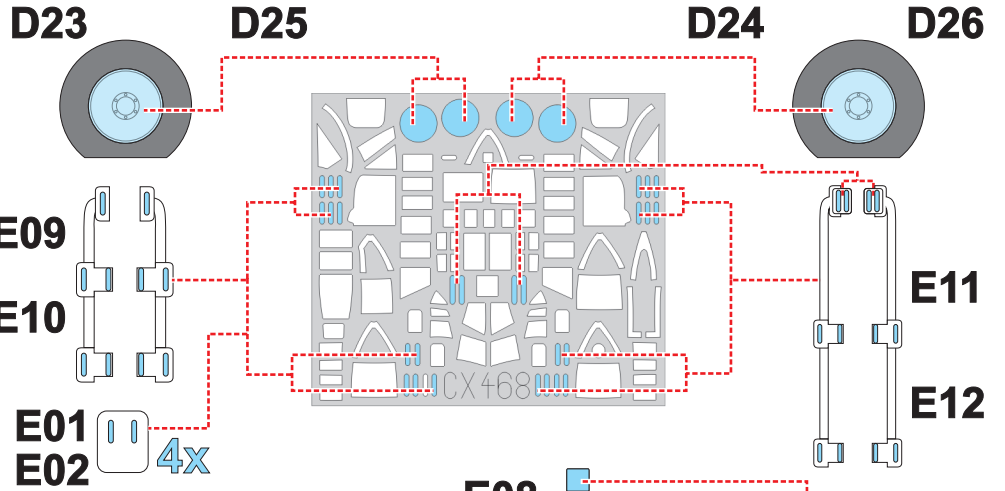

eduard
MASK

CX 468

Whitley Mk.VII 1/72

The die-cut mask for accurate canopy frame painting of the
Airfix A09009 scale *1/72 KIT*

E06

E03

E04

E05

F06

F07