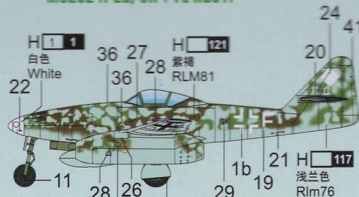

# 部品图 Parts

### MARKING & PAINTING

Me262 A-2a, 9K+FL KG51.

Me262 A-2a, 9K+FL KG51, Base at Swabach Rail, December 1944.

H  AQUEOUS HOBBY COLOR     Mr. COLOR  
N  ACRYSION COLOR