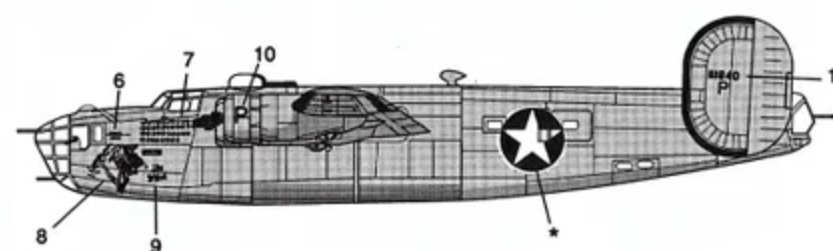

THE WITCH

B-24D, 41-11840