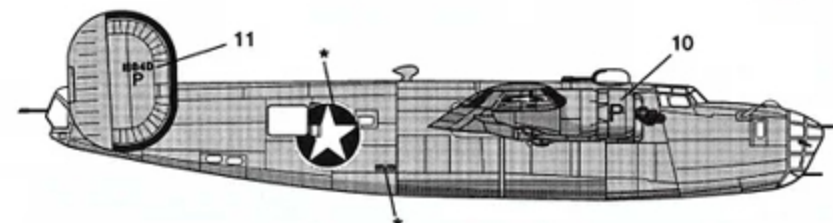

THE WITCH

B-24D, 41-11840