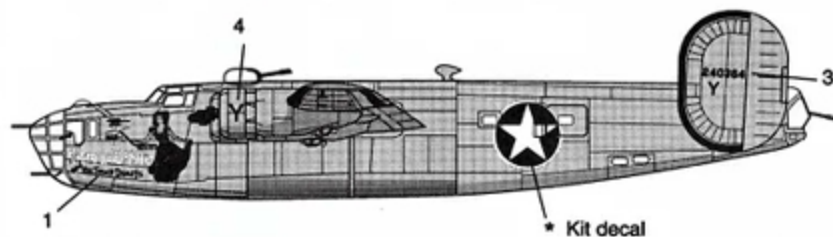

SNOW WHITE AND THE SEVEN DWARFS

B-24D, 42-40364.

**PRO
MODELER**
BY MONOGRAM