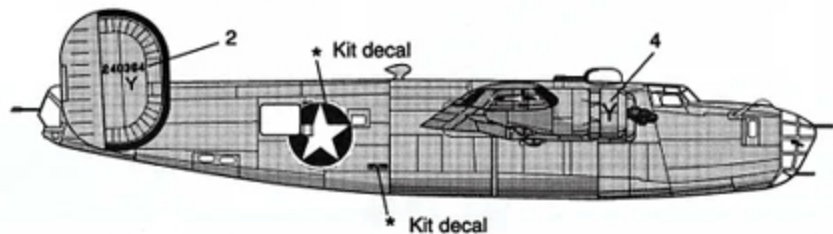

SNOW WHITE AND THE SEVEN DWARFS

B-24D, 42-40364.

**PRO
MODELER**
BY MONOGRAM