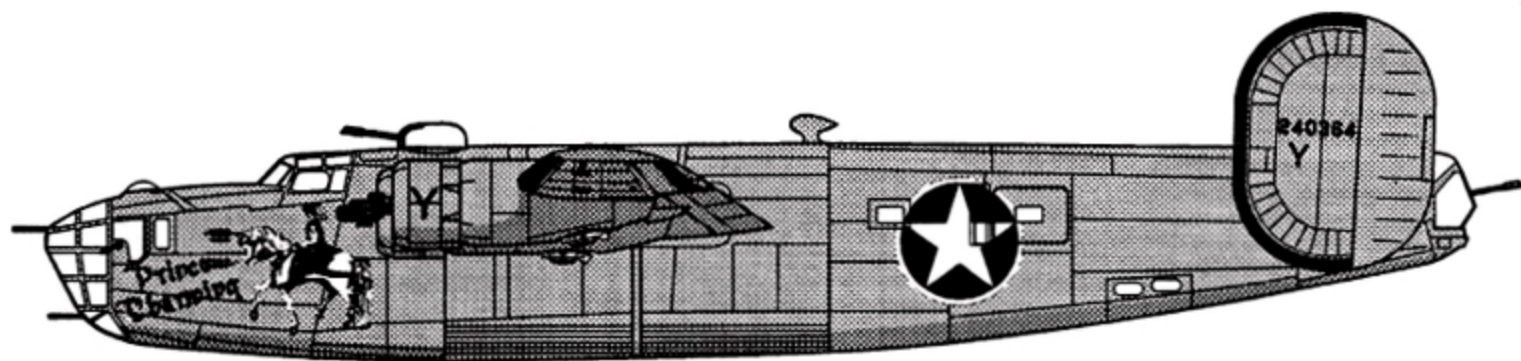

SNOW WHITE AND THE SEVEN DWARFS

PRINCE CHARMING