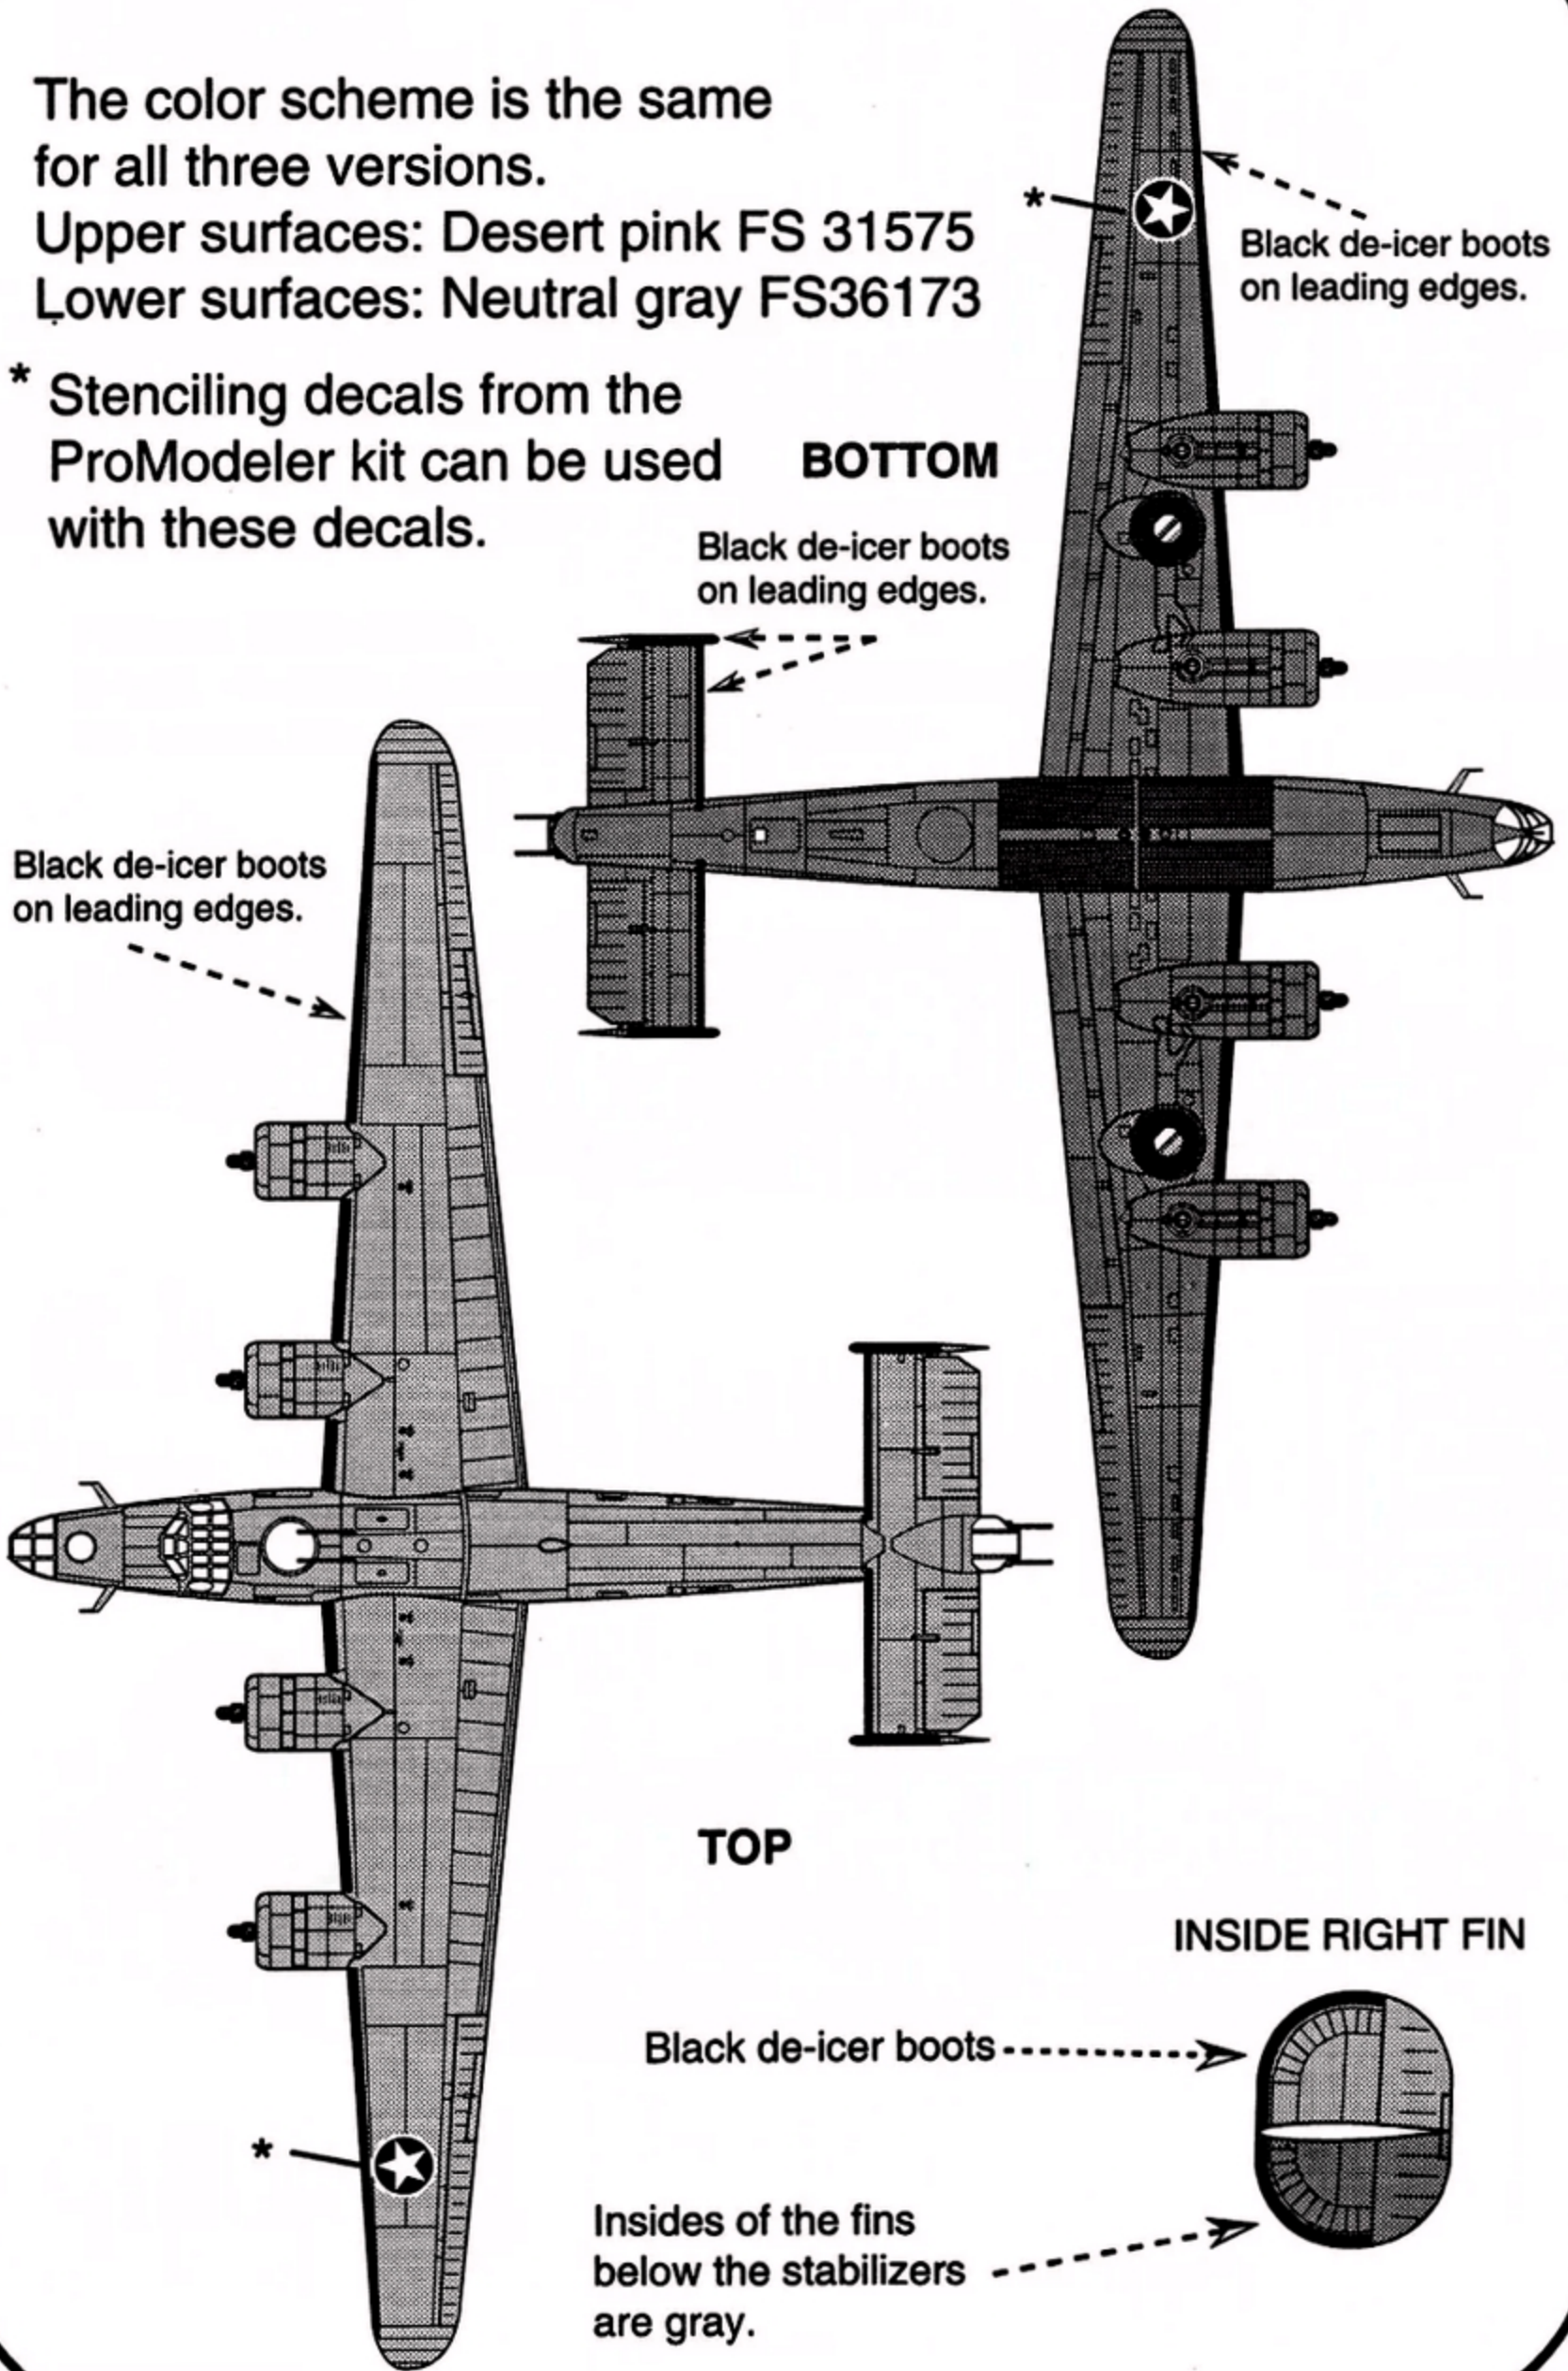

## B-24D LIBERATORS, 343rd BS, 98th BG, 9th AF DESIGNED SPECIFICALLY FOR THE PRO MODELER B-24D, KIT NUMBER 5932

MARKINGS ARE PROVIDED FOR THREE  
AIRPLANES\*

\*SOME DECAL ELEMENTS SHOWN HERE ARE  
PROVIDED IN THE PROMODELER KIT. THESE  
ARE INDICATED BY AN ASTERISK

### SNOW WHITE AND THE SEVEN DWARFS

B-24D, 42-40364.

**PRO  
MODELER**  
BY MONOGRAM

### PRINCE CHARMING

B-24D, 42-40364 (Formerly Snow White) This aircraft was lost during Operation Tidal Wave, the famous attack on the Romanian oil fields.

NOTE: Rudder decals are parallel to the vertical of the rudder line. They tilt upward toward the front.

### THE WITCH

B-24D, 41-11840

88100100200

The color scheme is the same for all three versions.

Upper surfaces: Desert pink FS 31575

Lower surfaces: Neutral gray FS36173

\* Stenciling decals from the ProModeler kit can be used with these decals.