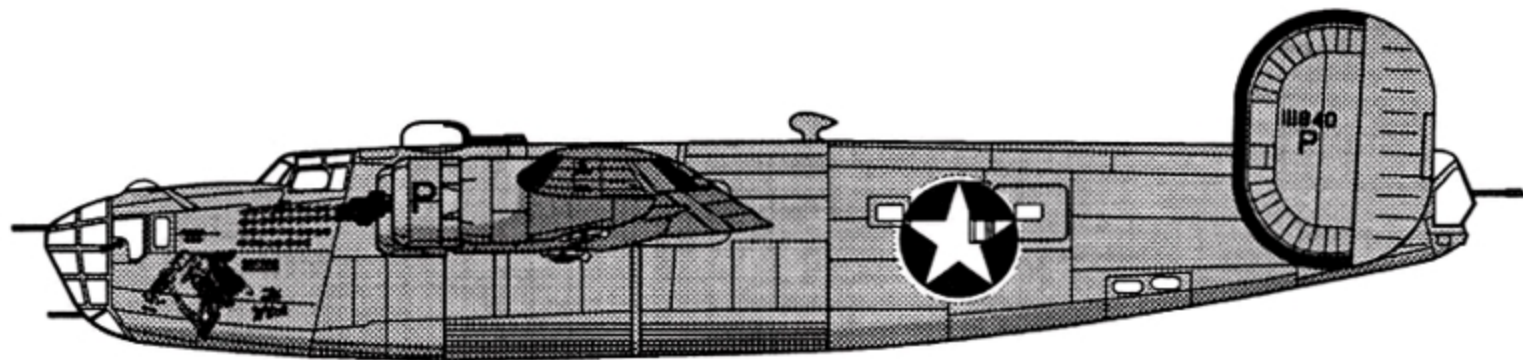

THE WITCH

7 651301001-6 6

REVELL-MONOGRAM, INC.
MORTON GROVE, ILL.

Copyright © 1996 All rights reserved. Made in the U.S.A.