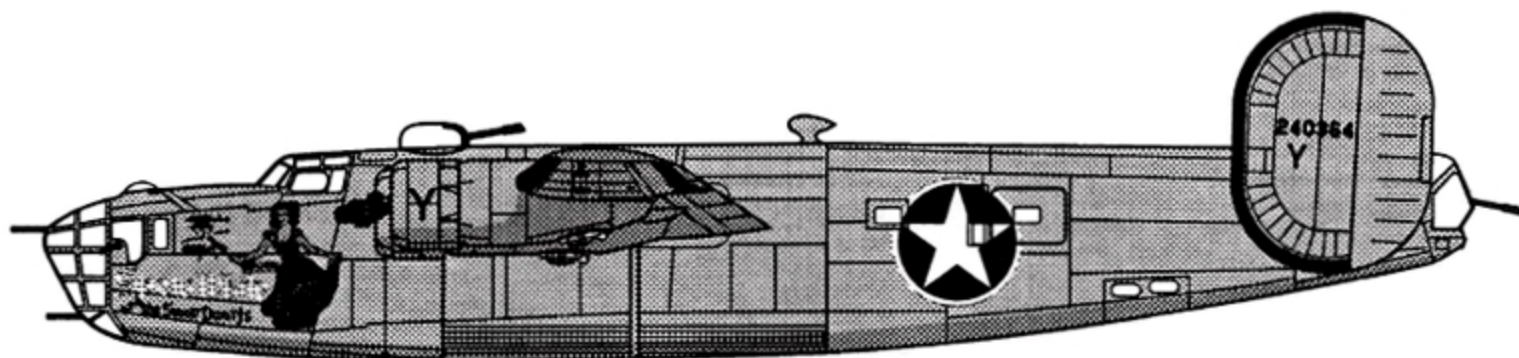

B-24D LIBERATORS, 343rd BS, 98th BG, 9th AF DESIGNED SPECIFICALLY FOR THE PRO MODELER B-24D, KIT NUMBER 5932

MARKINGS ARE PROVIDED FOR THREE
AIRPLANES*

*SOME DECAL ELEMENTS SHOWN HERE ARE
PROVIDED IN THE PROMODELER KIT. THESE
ARE INDICATED BY AN ASTERISK

SNOW WHITE AND THE SEVEN DWARFS