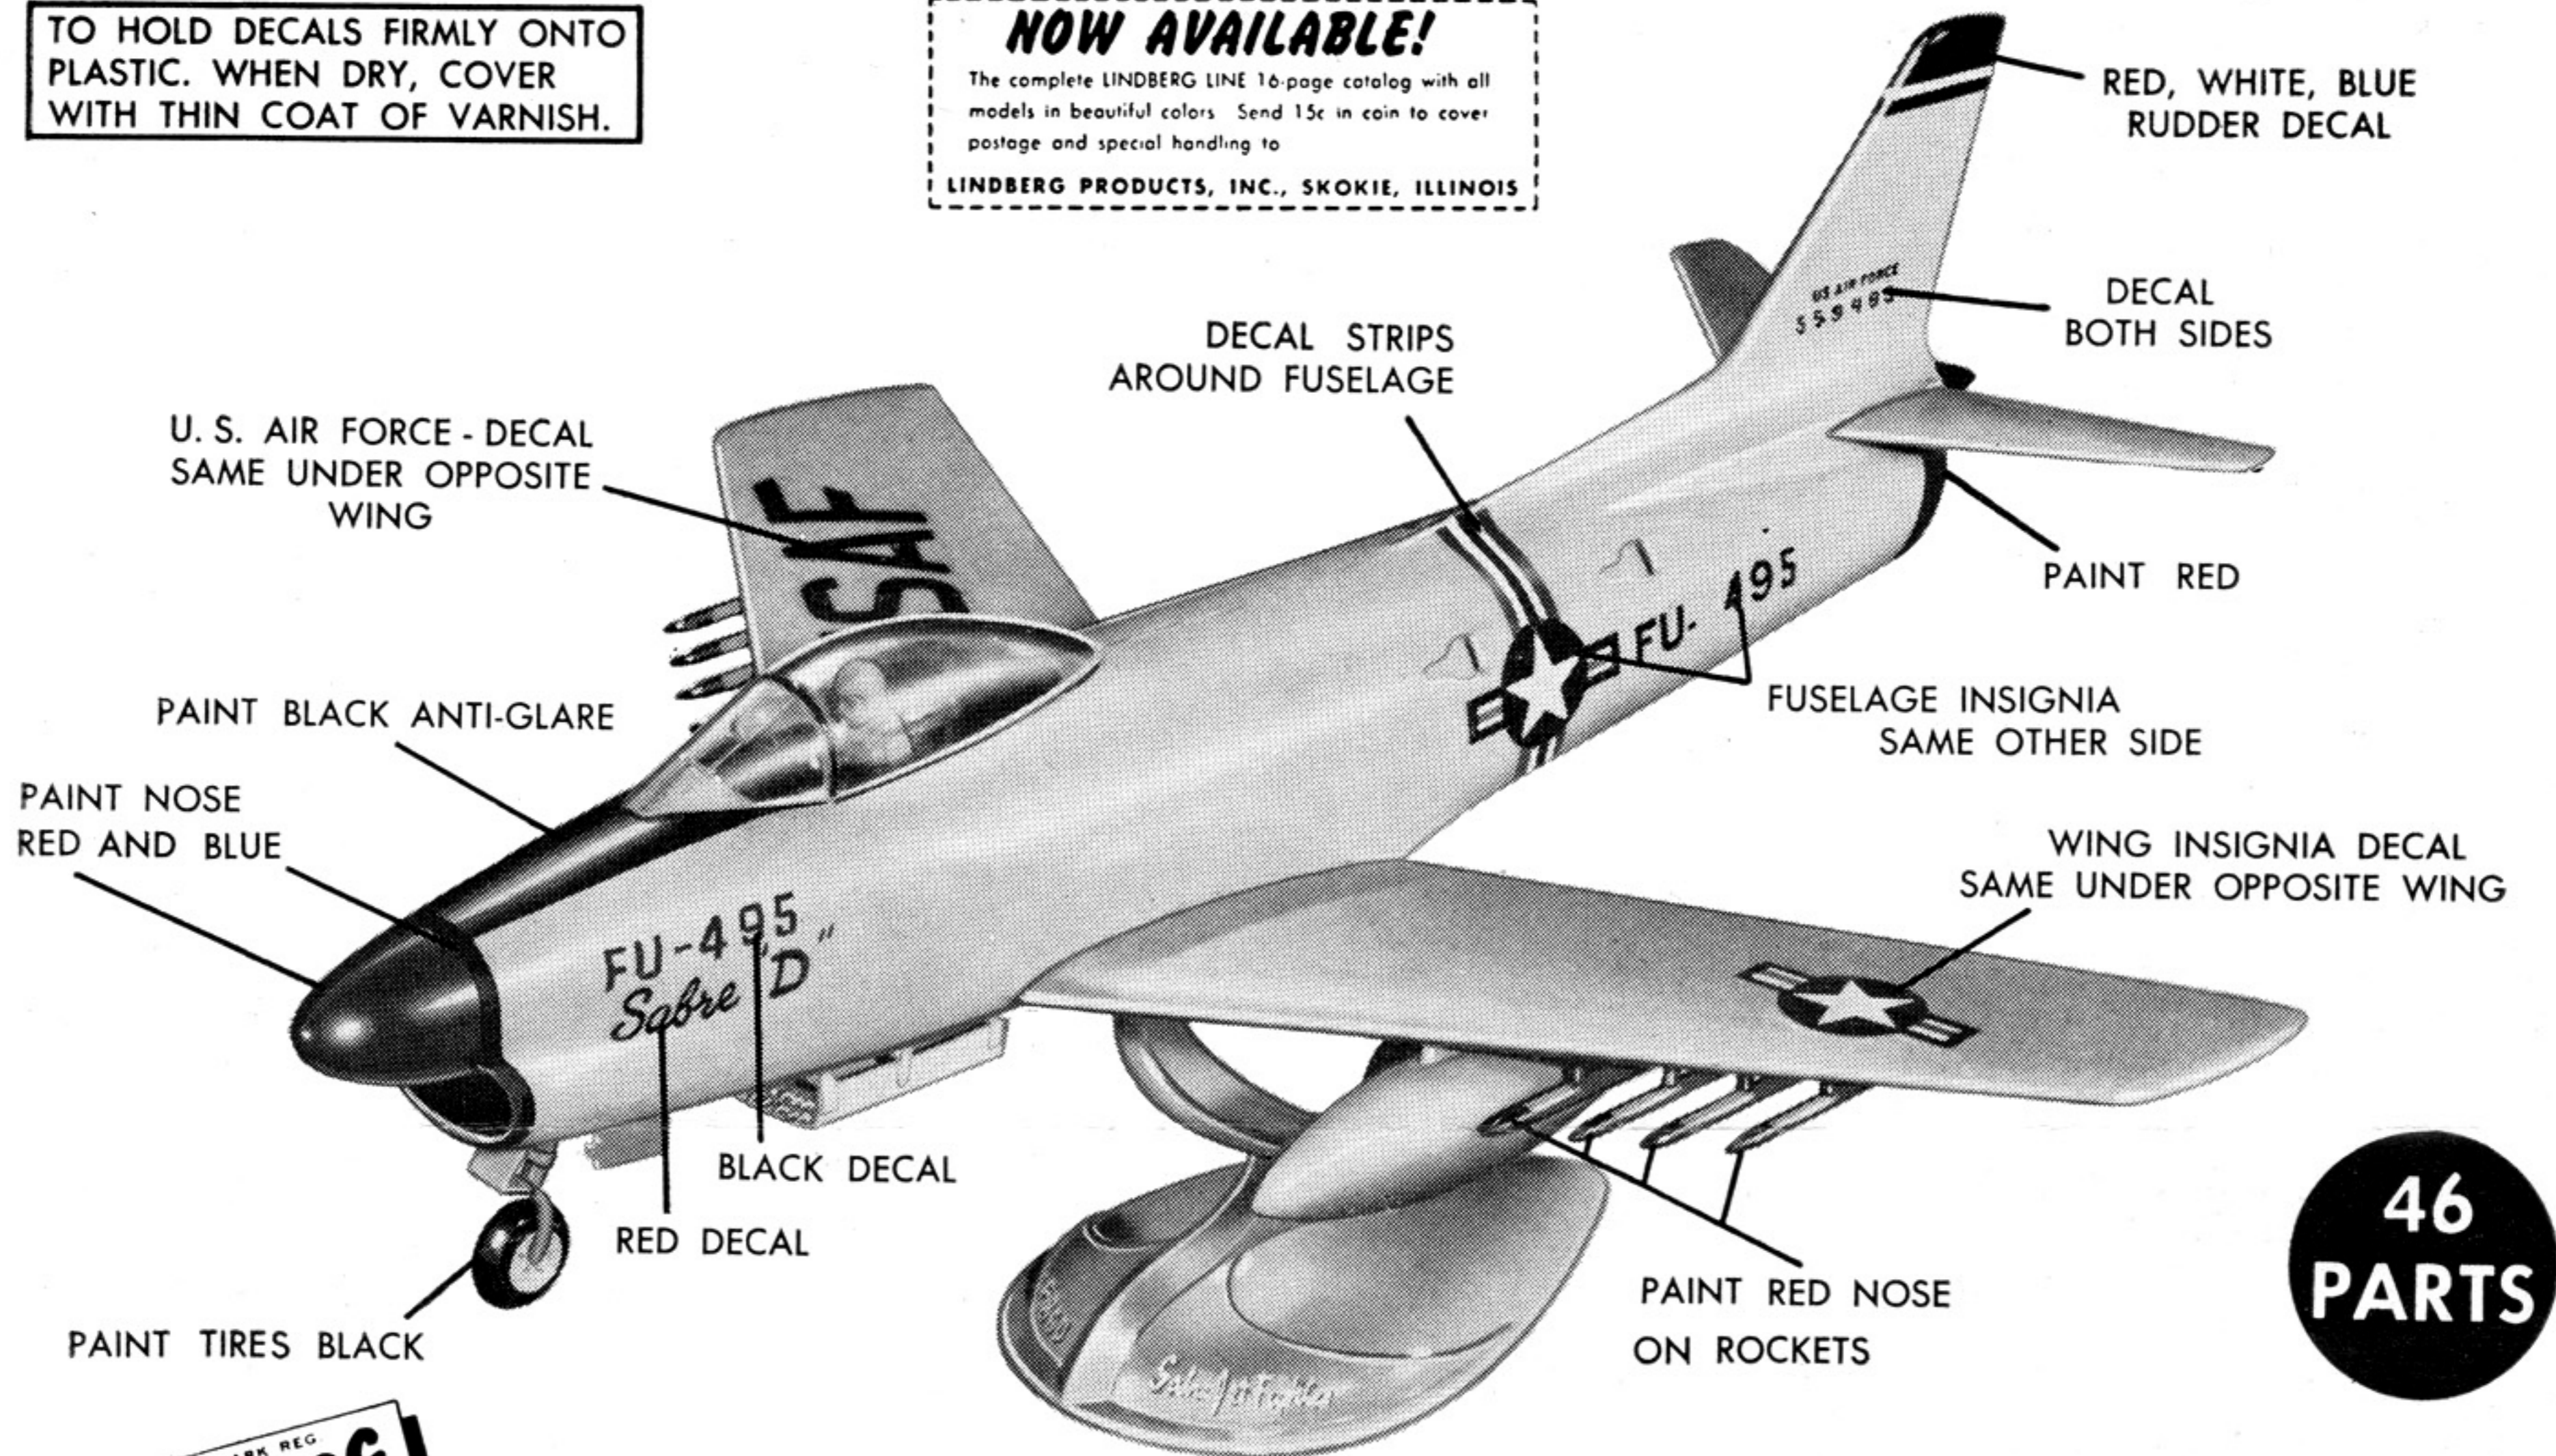

TO HOLD DECALS FIRMLY ONTO PLASTIC. WHEN DRY, COVER WITH THIN COAT OF VARNISH.

NOW AVAILABLE!
The complete LINDBERG LINE 16-page catalog with all models in beautiful colors. Send 15c in coin to cover postage and special handling to
LINDBERG PRODUCTS, INC., SKOKIE, ILLINOIS

46 PARTS

PLASTIC SCALE MODELS
ALL PARTS MOLDED TO SHAPE • EASY TO ASSEMBLE
SKOKIE, ILLINOIS

IF MODEL IS TO BE PAINTED USE ENAMEL ONLY. DO NOT USE LACQUER OR LACQUER BASE MATERIALS AS THESE SOFTEN THE PLASTIC.

JAP ZERO Kit No. 514 Wing-Span 9 7/8 in. Length 7 1/2 in.	SPIT FIRE II Kit No. 518 Wing-Span 9 1/4 in. Length 7 3/4 in.	HELLCAT F-6-F Kit No. 515 Length 8 in. Wing-Span 10 3/8 in.	FLYING SAUCER Kit No. 517 Wing-Span 6 1/4 in.	SABRE "D" Kit No. 522 Length 10 1/4 in. Wing-Span 9 1/2 in.	CONVAIR XFY-1 V.T.O. Kit No. 526 Wing-Span 7 1/8 in. Length 8 1/8 in.	STUKA JU-87B Kit No. 524 Wing-Span 11 1/2 in. Length 8 3/8 in. Length 16 3/4 in. Kit No. V-801
C&N W PIONEER LOCOMOTIVE & TENDER "HO" SCALE Kit No. 100 Length 5 1/2 in.	SPIRIT OF ST. LOUIS Kit No. 520 Wing-Span 11 1/2 in. Length 7 1/4 in.	THUNDERCEPTER Kit No. 513 Wing-Span 7 7/8 in. Length 13 1/2 in.	NAVY FURY FJ-2 Kit No. 516 Wing-Span 9 3/8 in. Length 9 in.	NAVY F7U-1 CUTLASS Kit No. 510 Wing-Span 9 1/2 in. Length 11 1/8 in.	NAVY CORSAIR F4U-SN Kit No. 512 Wing-Span 10 1/4 in. Length 8 1/4 in.	FLASH HYDROPLANE Kit No. V-801
REPUBLIC SEABEE Kit No. 503 Wing-Span 9 1/4 in. Length 7 1/4 in.	F-86 SABRE Kit No. 505 Wing-Span 9 3/8 in. Length 9 in.	BEECHCRAFT BONANZA Kit No. 504 Wing-Span 8 1/4 in. Length 6 7/8 in.	RYAN NAVIAN Kit No. 507 Wing-Span 8 in. Length 6 7/8 in.	ATOMIC SUBMARINE Kit No. 704 Length 12 in.	REPUBLIC P-47D THUNDERBOLT Kit No. 408 Wing-Span 6 in. Length 5 1/2 in.	DOUGLAS SKYRAY F4D-1 Kit No. 523 Wing-Span 8 1/4 in. Length 11 in.
F-80C SHOOTING STAR Kit No. 500 Wing-Span 10 in. Length 8 3/8 in.	BOEING PT-17 Kit No. 508 Length 5 7/8 in. Wing-Span 8 7/8 in.	PIPER STINSON Kit No. 502 Wing-Span 8 3/8 in. Length 6 1/8 in.	PIPER CUB SPECIAL Kit No. 501 Wing-Span 8-11/16 in. Length 5 1/2 in.	RUSSIAN MIG-19 Kit No. 521 Length 9 1/2 in. Wing-Span 8 1/2 in.	ME 109F MESSERSCHMITT Kit No. 407 Wing-Span 6 in. Length 5 3/8 in.	
P.T. TORPEDO BOAT Kit No. 701 Length 15 in.	ERCOUPE CLUB AIR Kit No. 506 Wing-Span 7 1/8 in. Length 4 1/4 in.	F-94-C STARFIRE Kit No. 519 Wing-Span 9 1/2 in. Length 9 1/2 in.	CHRIS-CRAFT CRUISER Kit No. 700 Length 10 in.	REPUBLIC P-47 THUNDERBOLT Kit No. 511 Wing-Span 10 1/8 in. Length 8 3/8 in.	NORTH AMERICAN P-51D MUSTANG Kit No. 409 Wing-Span 6 in. Length 5 1/4 in.	
MONOCOUE 110 SPECIAL Wing-Span 5 1/4 in. Length 4 1/4 in.	SWEET PEAS Wing-Span 4 3/8 in. Length 4 in.	MIDGET MUSTANG Wing-Span 4 1/8 in. Length 3 1/4 in.	FLEET SUBMARINE Kit No. 703 Length 15 1/2 in.	REPUBLIC P-47 THUNDERBOLT Kit No. 509 Wing-Span 11 1/4 in. Length 15 1/2 in.	AIRCRAFT CARRIER U.S.S. WASP Kit No. 705 Length 20 1/2 in.	
MOONEY MITE Wing-Span 6 1/2 in. Length 4 1/4 in.	PETE Wing-Span 4-15/16 in. Length 4 1/4 in.	KNIGHT TWISTER Wing-Span 4 1/2 in. Length 3 1/2 in.	L.S.T. BOAT Kit No. 702 Length 16 1/4 in.	SUPERMARINE SPITFIRE IX Kit No. 406 Wing-Span 6 in. Length 5 in.	BOEING B-17G Kit No. 525 Wing-Span 19 1/4 in. Length 14 1/4 in.