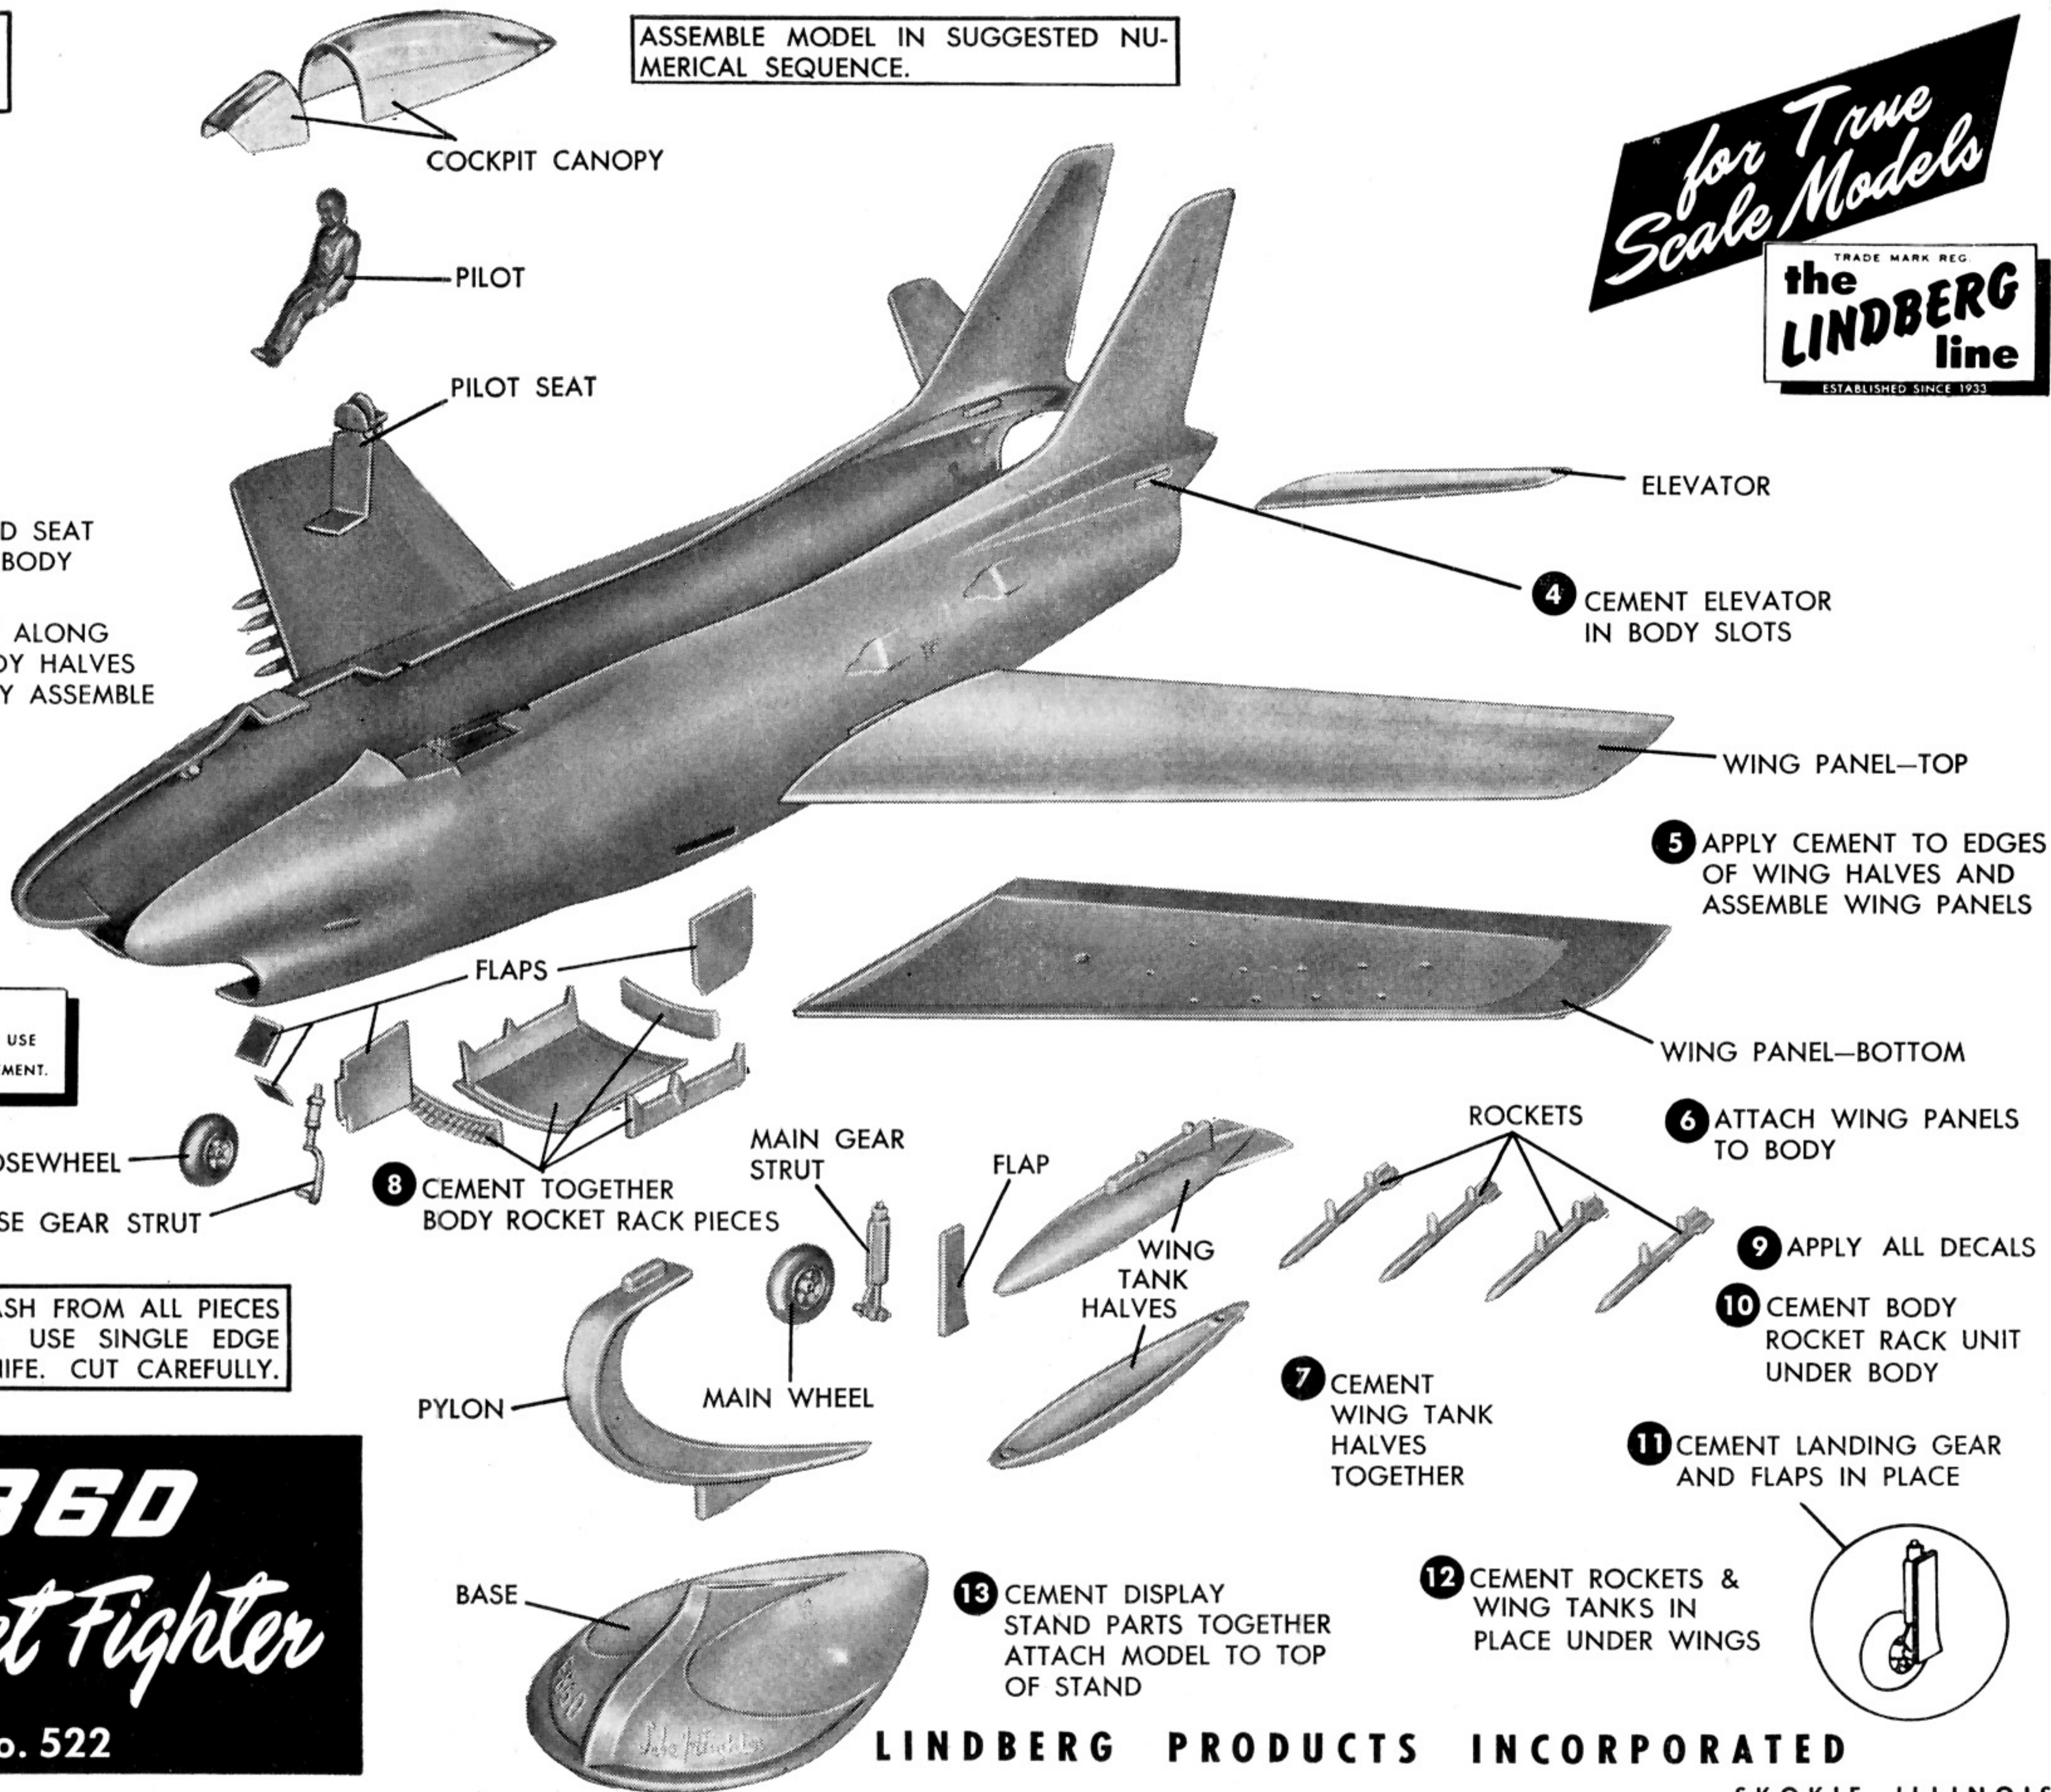

NOTE: PARTS THAT FIT SNUG, APPLY CEMENT FIRST TO EASE TENSION

ASSEMBLE MODEL IN SUGGESTED NUMERICAL SEQUENCE.

for True Scale Models

TRADE MARK REG.
the LINDBERG line
ESTABLISHED SINCE 1933

- 3 CEMENT COCKPIT CANOPY INTO PLACE ON BODY
- 2 CEMENT PILOT AND SEAT ASSEMBLY INTO BODY
- 1 APPLY CEMENT ALONG EDGES OF BODY HALVES AND CAREFULLY ASSEMBLE

TRIM OFF EXCESS FLASH FROM ALL PIECES BEFORE ASSEMBLING. USE SINGLE EDGE RAZOR BLADE OR KNIFE. CUT CAREFULLY.

F-86D
Sabre Jet Fighter
Kit No. 522

LINDBERG PRODUCTS INCORPORATED

SKOKIE ILLINOIS

TO HOLD DECALS FIRMLY ONTO PLASTIC. WHEN DRY, COVER WITH THIN COAT OF VARNISH.