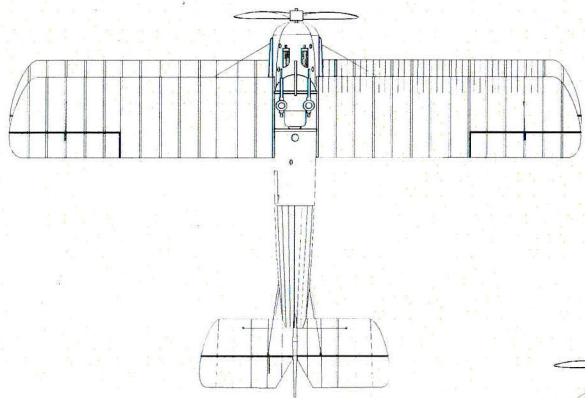

12

SOPWITH DOLPHIN

Plastic model
scale 1/72