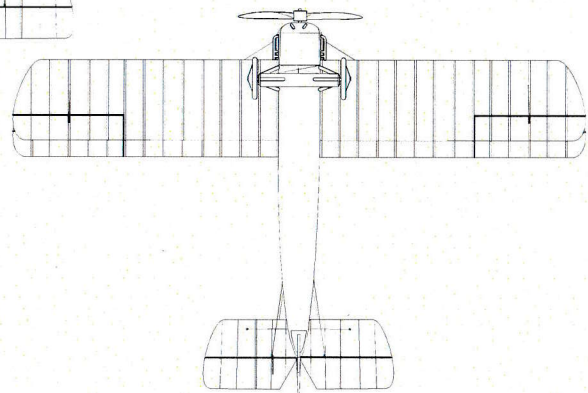

12

SOPWITH DOLPHIN

Plastic model
scale 1/72