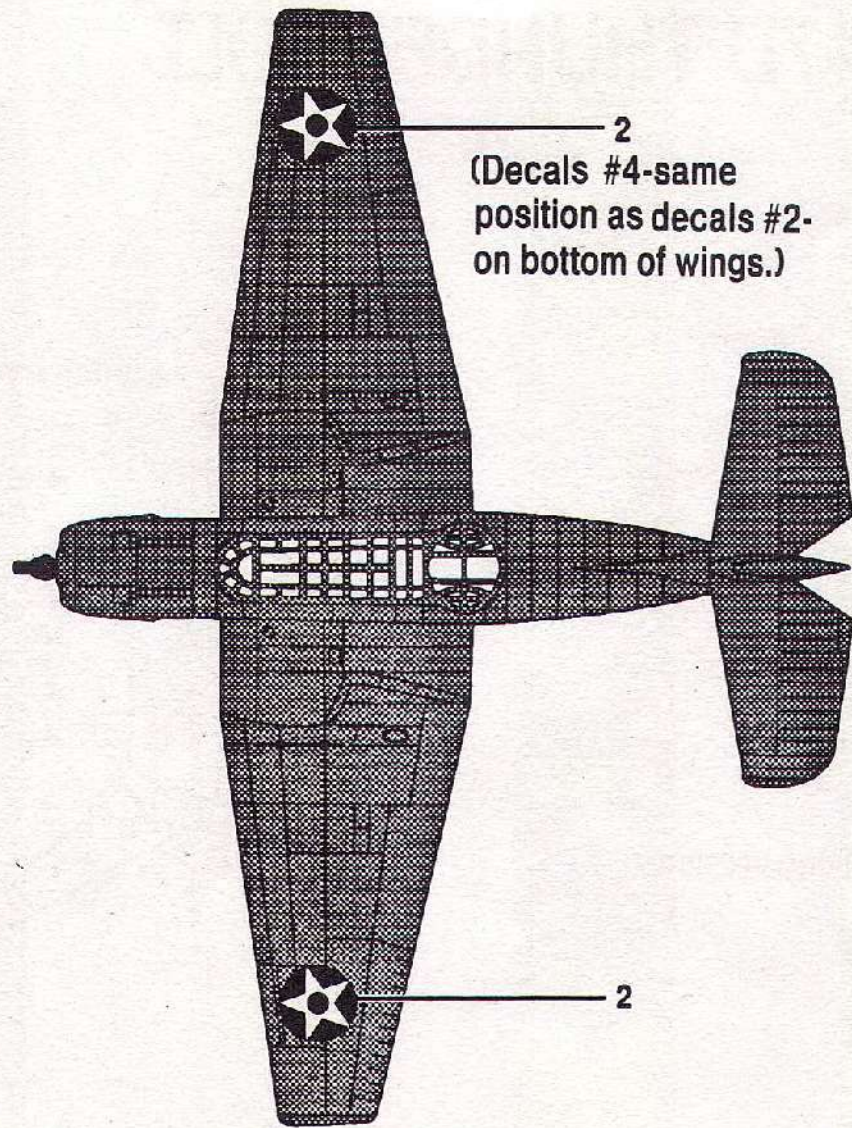

ENGLISH	FRENCH	GERMAN	SPANISH	ITALIAN
BLACK	NOIR	SCHWARZ	NEGRO	NERO
SILVER	ARGENT	SILBERN	PLATA	ARGENTO
METALLIC	METALLIC	METALLIK	METALICO	METALLICO
GRAY	GRIS	GRAU	GRIS	GRIGIO
LT GRAY	GRIS CLAIR	HELL GRAU	GRIS CLARO	GRIGIO CHIARO
WHITE	BLANC	WEISS	BLANC	BIANCO
YELLOW	JAUNE	GELB	AMARILLO	GIALLO
BLUE	BLEU	BLAU	AZUL	BLU
GREEN	VERT	GRUN	VERDE	VERDE
BROWN	BRUN	BRAUN	MARRON	MARRONE

Designed by
MMD

TO RECEIVE A COPY OF THE NEWEST FULL COLOR MINICRAFT/ACADEMY CATALOG,
SEND US $ 5.00 (U.S.A. ONLY) OR US $ 6.00 (FOREIGN) TO MINICRAFT MODELS, INC.
P.O. BOX 3577, TORRANCE, CALIF 90510

© 1993 Minicraft Models Inc.

ACADEMY
MINICRAFT