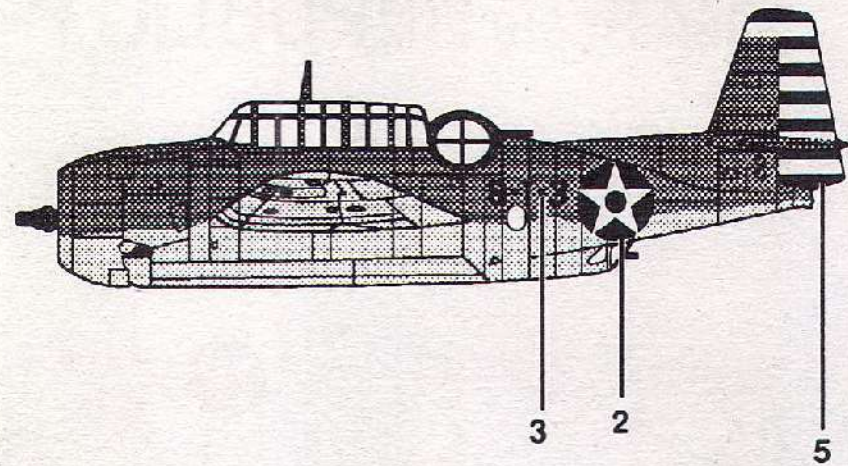

ENGLISH	FRENCH	GERMAN	SPANISH	ITALIAN
BLACK	NOIR	SCHWARZ	NEGRO	NERO
SILVER	ARGENT	SILBERN	PLATA	ARGENTO
METALLIC	METALLIC	METALLIK	METALICO	METALLICO
GRAY	GRIS	GRAU	GRIS	GRIGIO
LT GRAY	GRIS CLAIR	HELL GRAU	GRIS CLARO	GRIGIO CHIARO
WHITE	BLANC	WEISS	BLANC	BIANCO
YELLOW	JAUNE	GELB	AMARILLO	GIALLO
BLUE	BLEU	BLAU	AZUL	BLU
GREEN	VERT	GRUN	VERDE	VERDE
BROWN	BRUN	BRAUN	MARRON	MARRONE

Designed by
MMD

TO RECEIVE A COPY OF THE NEWEST FULL COLOR MINICRAFT/ACADEMY CATALOG,
SEND US $ 5.00 (U.S.A. ONLY) OR US $ 6.00 (FOREIGN) TO MINICRAFT MODELS, INC.
P.O. BOX 3577, TORRANCE, CALIF 90510

© 1993 Minicraft Models Inc.

ACADEMY
MINICRAFT