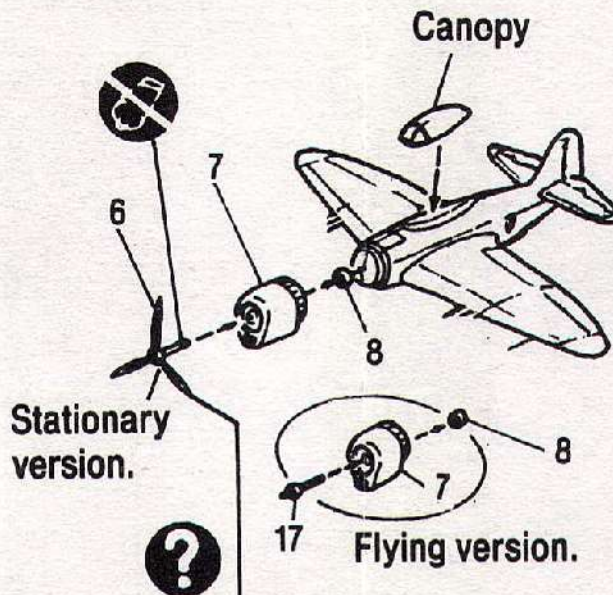

1/144 Scale REPUBLIC P-47D THUNDERBOLT

4413

1

2

BLACK with
YELLOW tips.

3

BLACK tires.

Cement Parts
Coller
Kleben
Pegar
Incollare
Colar
Kleven