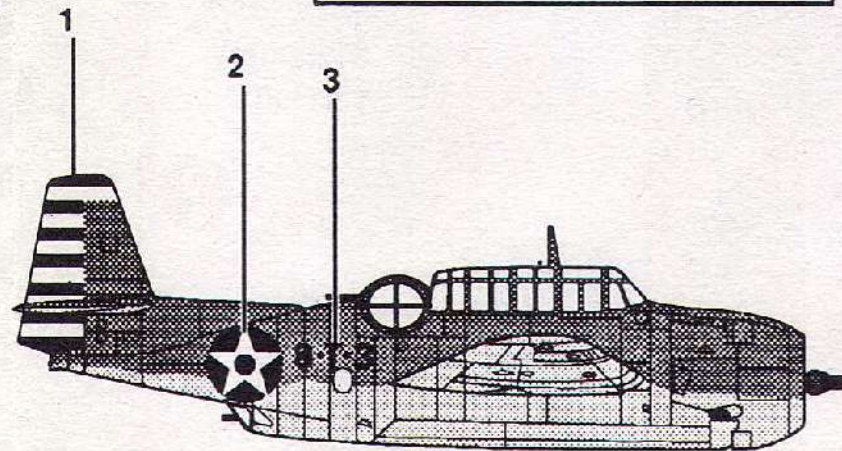

ENGLISH	FRENCH	GERMAN	SPANISH	ITALIAN
BLACK	NOIR	SCHWARZ	NEGRO	NERO
SILVER	ARGENT	SILBERN	PLATA	ARGENTO
METALLIC	METALLIC	METALLIK	METALICO	METALLICO
GRAY	GRIS	GRAU	GRIS	GRIGIO
LT GRAY	GRIS CLAIR	HELL GRAU	GRIS CLARO	GRIGIO CHIARO
WHITE	BLANC	WEISS	BLANC	BIANCO
YELLOW	JAUNE	GELB	AMARILLO	GIALLO
BLUE	BLEU	BLAU	AZUL	BLU
GREEN	VERT	GRUN	VERDE	VERDE
BROWN	BRUN	BRAUN	MARRON	MARRONE

Designed by
MMD

TO RECEIVE A COPY OF THE NEWEST FULL COLOR MINICRAFT/ACADEMY CATALOG,
SEND US $ 5.00 (U.S.A. ONLY) OR US $ 6.00 (FOREIGN) TO MINICRAFT MODELS, INC.
P.O. BOX 3577, TORRANCE, CALIF 90510

© 1993 Minicraft Models Inc.

ACADEMY
MINICRAFT