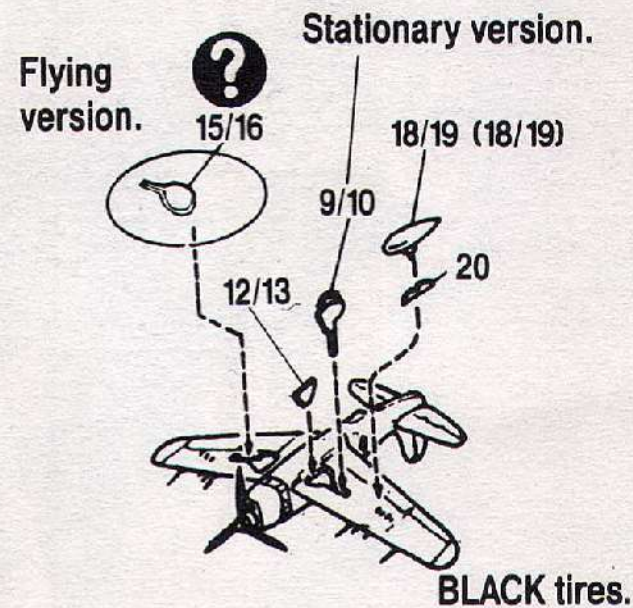

1/144 Scale REPUBLIC P-47D THUNDERBOLT

4413

1

2

BLACK with
YELLOW tips.

3

BLACK tires.

Cement Parts
Coller
Kleben
Pegar
Incollare
Colar
Kleven