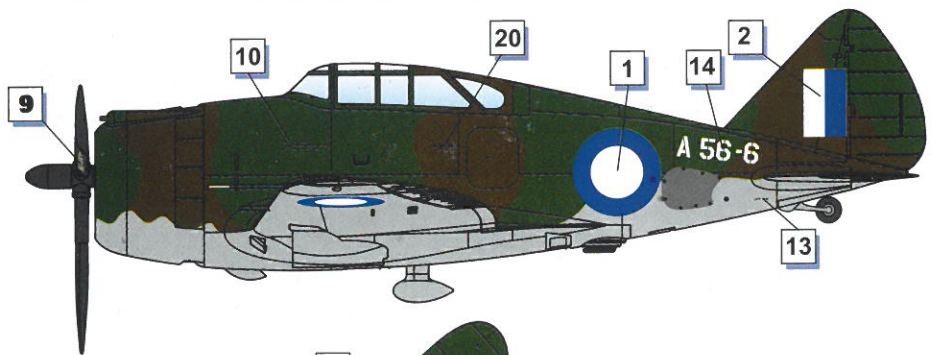

24

25

28

29

Republic RP-43 Lancer s/n 41-31488.

Republic P-43B Lancer, A56-5, 1 Photo Reconnaissance Unit RAAF, Coomalie Creek, Northern Territory, 14th December 1942 following its landing

Republic P-43B Lancer, A56-6, 1 Photo Reconnaissance Unit RAAF, Coomalie Creek, Northern Territory

Republic P-43C Lancer 40-2897, converted as specialized photographic reconnaissance aircraft, 1942.

COLOR TABLE

Color Chart		MR. HOBBY	Tamiya	AMMO MIG	Hataka	LIFECOLOR
Black	A	C33/H12	XF-1	MIG 046	HTK 100	LC 02
Silver	B	C8/H8	X-32	MIG 195	HTK B003	LC 74
Aluminium	C	MC 218	XF-16	MIG 194	HTK 078	LC 24
Gun Metal	D	C78/H28	X-10	MIG 045	HTK 106	LC 26
Rubber Black	E	C137/H77	XF-85	MIG 035		UA 733
Interior Green	F	C351/H58		MIG 0220	HTK 211	UA 004
Yellow Chromat	G	C352				
Clear Green	H	C138/H94	XF-25	MIG 092		
Burn Iron	I	C61/H76	XF-25	MIG 187		LC 37
Signal Red	J	C79/H11	XF-2	MIG 049	HTK-103	LC 56
Polished metal	K	MC 211	XF-56	MIG 0192		
Olive Drab	L	C38/H78	XF-62	MIG 0237	HTK 004	UA 005
Neutral Gray	M	C13/H53		MIG 0239	HTK 033	UA 046
Clear Red	N	C47/H90	XF-27	MIG 093		
White	O	C62/H11	XF-2	MIG 0047	HTK 101	LC 01
Engine Gray	P	C339/H339	XF-2	MIG 0908	HTK 030	UA 030
Yellow	R	C329/H329	X-8		HTK 107	