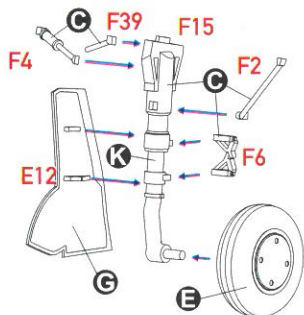

1/48 SCALE MODEL CONSTRUCTION KIT

Republic P-43B/C Lancer

DW 48034

PARTS OF THE MODEL

ASSEMBLY INSTRUCTION

12**13****14****15****16****17****18****19****20****21**

22

23