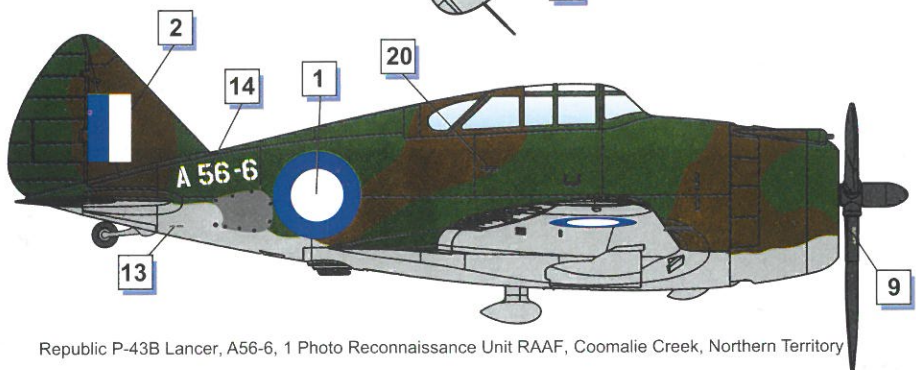

24

25

28

29

Republic RP-43 Lancer s/n 41-31488.

Republic P-43B Lancer, A56-5, 1 Photo Reconnaissance Unit RAAF, Coomalie Creek, Northern Territory, 14th December 1942 following its landing

Republic P-43B Lancer, A56-6, 1 Photo Reconnaissance Unit RAAF, Coomalie Creek, Northern Territory

Republic P-43C Lancer 40-2897, converted as specialized photographic reconnaissance aircraft, 1942.

COLOR TABLE

Color Chart		MR. HOBBY	Tamiya	AMMO MIG	Hataka	LIFECOLOR
Black	A	C33/H12	XF-1	MIG 046	HTK 100	LC 02
Silver	B	C8/H8	X-32	MIG 195	HTK B003	LC 74
Aluminium	C	MC 218	XF-16	MIG 194	HTK 078	LC 24
Gun Metal	D	C78/H28	X-10	MIG 045	HTK 106	LC 26
Rubber Black	E	C137/H77	XF-85	MIG 035		UA 733
Interior Green	F	C351/H58		MIG 0220	HTK 211	UA 004
Yellow Chromat	G	C352				
Clear Green	H	C138/H94	XF-25	MIG 092		
Burn Iron	I	C61/H76	XF-25	MIG 187		LC 37
Signal Red	J	C79/H11	XF-2	MIG 049	HTK-103	LC 56
Polished metal	K	MC 211	XF-56	MIG 0192		
Olive Drab	L	C38/H78	XF-62	MIG 0237	HTK 004	UA 005
Neutral Gray	M	C13/H53		MIG 0239	HTK 033	UA 046
Clear Red	N	C47/H90	XF-27	MIG 093		
White	O	C62/H11	XF-2	MIG 0047	HTK 101	LC 01
Engine Gray	P	C339/H339	XF-2	MIG 0908	HTK 030	UA 030
Yellow	R	C329/H329	X-8		HTK 107	