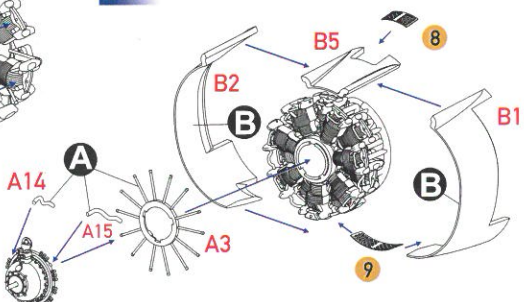

1/48 SCALE MODEL CONSTRUCTION KIT

Republic P-43B/C Lancer

DW 48034

PARTS OF THE MODEL

ASSEMBLY INSTRUCTION

12**13****14****15****16****17****18****19****20****21**

22

23