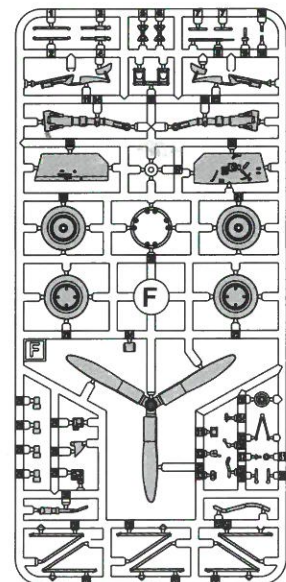

1/48 SCALE MODEL CONSTRUCTION KIT

Republic P-43B/C Lancer

DW 48034

PARTS OF THE MODEL

ASSEMBLY INSTRUCTION

12**13****14****15****16****17****18****19****20****21**

22

23