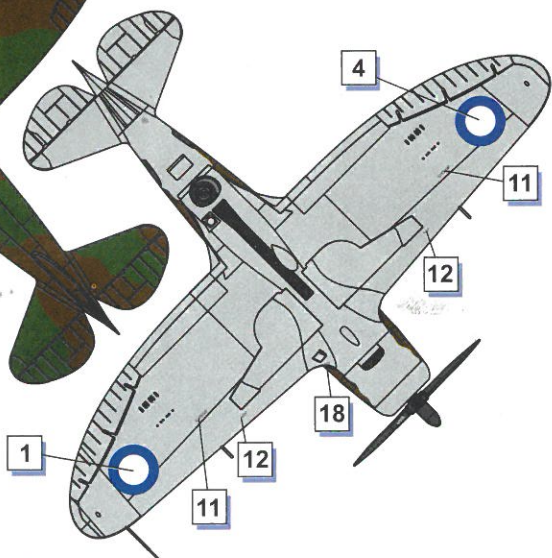

1/48 SCALE MODEL CONSTRUCTION KIT

Republic P-43B/C Lancer

DW 48034

PARTS OF THE MODEL

ASSEMBLY INSTRUCTION

12**13****14****15****16****17****18****19****20****21**

22

23

24

25

28

29

Republic RP-43 Lancer s/n 41-31488.

Republic P-43B Lancer, A56-5, 1 Photo Reconnaissance Unit RAAF, Coomalie Creek, Northern Territory, 14th December 1942 following its landing

Republic P-43B Lancer, A56-6, 1 Photo Reconnaissance Unit RAAF, Coomalie Creek, Northern Territory

Republic P-43C Lancer 40-2897, converted as specialized photographic reconnaissance aircraft, 1942.

COLOR TABLE

Color Chart		MR. HOBBY	Tamiya	AMMO MIG	Hataka	LIFECOLOR
Black	A	C33/H12	XF-1	MIG 046	HTK 100	LC 02
Silver	B	C8/H8	X-32	MIG 195	HTK B003	LC 74
Aluminium	C	MC 218	XF-16	MIG 194	HTK 078	LC 24
Gun Metal	D	C78/H28	X-10	MIG 045	HTK 106	LC 26
Rubber Black	E	C137/H77	XF-85	MIG 035		UA 733
Interior Green	F	C351/H58		MIG 0220	HTK 211	UA 004
Yellow Chromat	G	C352				
Clear Green	H	C138/H94	XF-25	MIG 092		
Burn Iron	I	C61/H76	XF-25	MIG 187		LC 37
Signal Red	J	C79/H11	XF-2	MIG 049	HTK-103	LC 56
Polished metal	K	MC 211	XF-56	MIG 0192		
Olive Drab	L	C38/H78	XF-62	MIG 0237	HTK 004	UA 005
Neutral Gray	M	C13/H53		MIG 0239	HTK 033	UA 046
Clear Red	N	C47/H90	XF-27	MIG 093		
White	O	C62/H11	XF-2	MIG 0047	HTK 101	LC 01
Engine Gray	P	C339/H339	XF-2	MIG 0908	HTK 030	UA 030
Yellow	R	C329/H329	X-8		HTK 107	