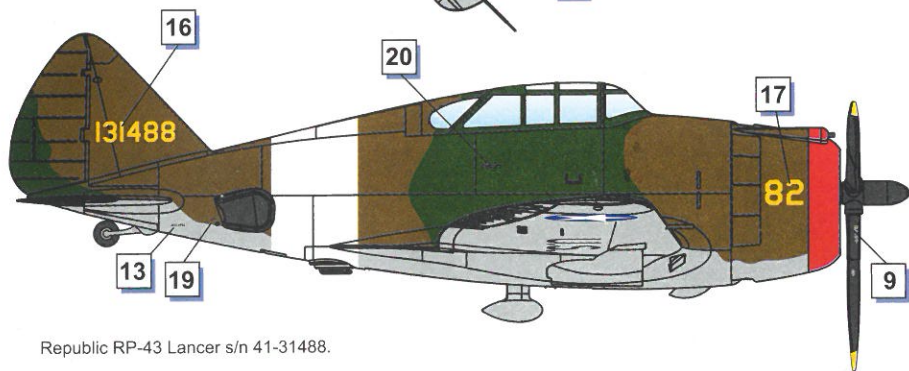

24

25

28

29

Republic RP-43 Lancer s/n 41-31488.

Republic P-43B Lancer, A56-5, 1 Photo Reconnaissance Unit RAAF, Coomalie Creek, Northern Territory, 14th December 1942 following its landing

Republic P-43B Lancer, A56-6, 1 Photo Reconnaissance Unit RAAF, Coomalie Creek, Northern Territory

Republic P-43C Lancer 40-2897, converted as specialized photographic reconnaissance aircraft, 1942.

COLOR TABLE

Color Chart		MR. HOBBY	Tamiya	AMMO MIG	Hataka	LIFECOLOR
Black	A	C33/H12	XF-1	MIG 046	HTK 100	LC 02
Silver	B	C8/H8	X-32	MIG 195	HTK B003	LC 74
Aluminium	C	MC 218	XF-16	MIG 194	HTK 078	LC 24
Gun Metal	D	C78/H28	X-10	MIG 045	HTK 106	LC 26
Rubber Black	E	C137/H77	XF-85	MIG 035		UA 733
Interior Green	F	C351/H58		MIG 0220	HTK 211	UA 004
Yellow Chromat	G	C352				
Clear Green	H	C138/H94	XF-25	MIG 092		
Burn Iron	I	C61/H76	XF-25	MIG 187		LC 37
Signal Red	J	C79/H11	XF-2	MIG 049	HTK-103	LC 56
Polished metal	K	MC 211	XF-56	MIG 0192		
Olive Drab	L	C38/H78	XF-62	MIG 0237	HTK 004	UA 005
Neutral Gray	M	C13/H53		MIG 0239	HTK 033	UA 046
Clear Red	N	C47/H90	XF-27	MIG 093		
White	O	C62/H11	XF-2	MIG 0047	HTK 101	LC 01
Engine Gray	P	C339/H339	XF-2	MIG 0908	HTK 030	UA 030
Yellow	R	C329/H329	X-8		HTK 107	