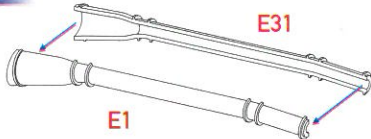

1/48 SCALE MODEL CONSTRUCTION KIT

Republic P-43B/C Lancer

DW 48034

PARTS OF THE MODEL

ASSEMBLY INSTRUCTION

12**13****14****15****16****17****18****19****20****21**

22

23