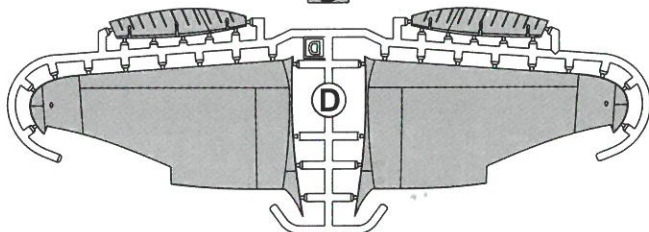

1/48 SCALE MODEL CONSTRUCTION KIT

Republic P-43B/C Lancer

DW 48034

PARTS OF THE MODEL

ASSEMBLY INSTRUCTION

12**13****14****15****16****17****18****19****20****21**

22

23