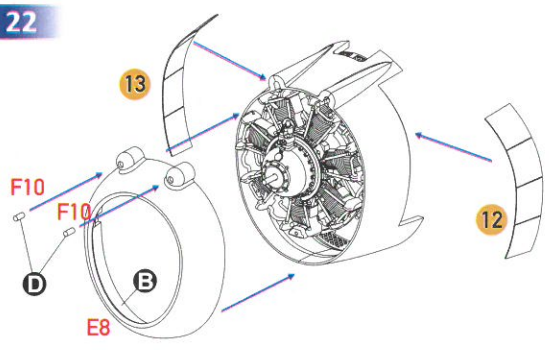

1/48 SCALE MODEL CONSTRUCTION KIT

Republic P-43B/C Lancer

DW 48034

PARTS OF THE MODEL

ASSEMBLY INSTRUCTION

12**13****14****15****16****17****18****19****20****21**

22

23