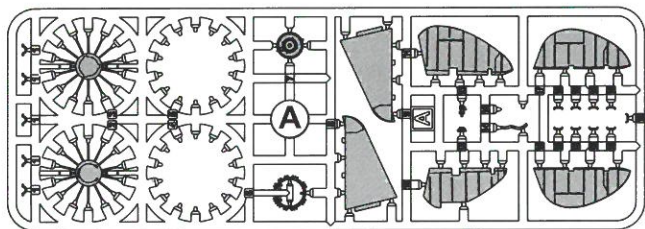

1/48 SCALE MODEL CONSTRUCTION KIT

Republic P-43B/C Lancer

DW 48034

PARTS OF THE MODEL

ASSEMBLY INSTRUCTION

12**13****14****15****16****17****18****19****20****21**

22

23