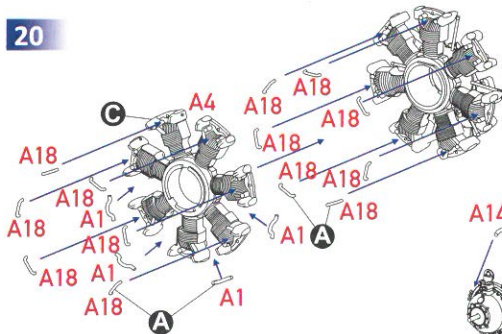

1/48 SCALE MODEL CONSTRUCTION KIT

Republic P-43B/C Lancer

DW 48034

PARTS OF THE MODEL

ASSEMBLY INSTRUCTION

12**13****14****15****16****17****18****19****20****21**

22

23