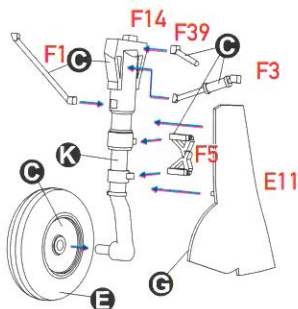

1/48 SCALE MODEL CONSTRUCTION KIT

Republic P-43B/C Lancer

DW 48034

PARTS OF THE MODEL

ASSEMBLY INSTRUCTION

12**13****14****15****16****17****18****19****20****21**

22

23