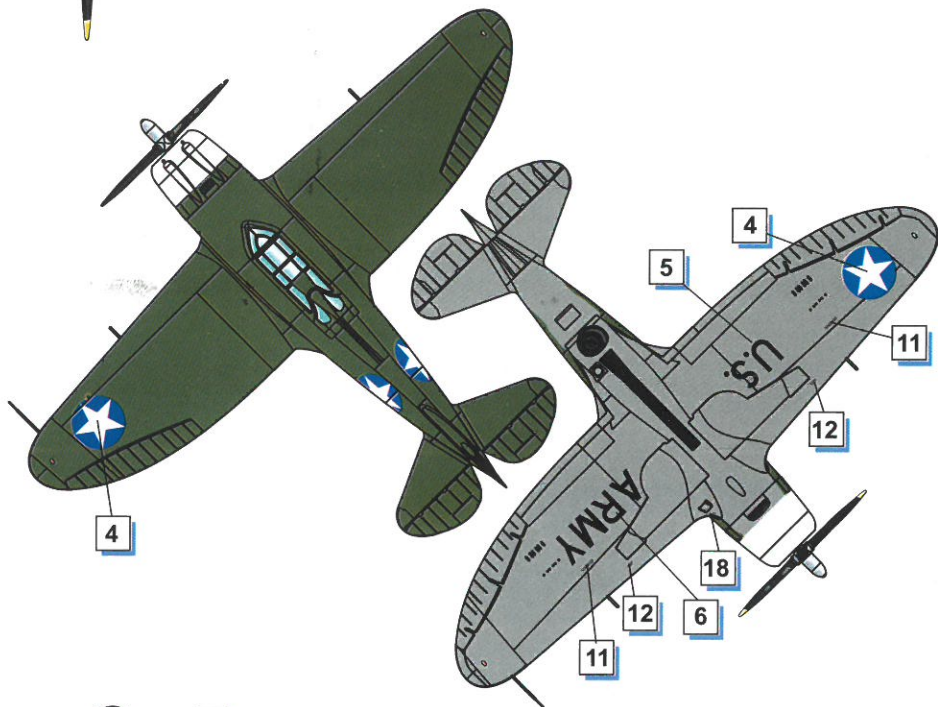

1/48 SCALE MODEL CONSTRUCTION KIT

Republic P-43B/C Lancer

DW 48034

PARTS OF THE MODEL

ASSEMBLY INSTRUCTION

12**13****14****15****16****17****18****19****20****21**

22

23

24

25

28

29

Republic RP-43 Lancer s/n 41-31488.

Republic P-43B Lancer, A56-5, 1 Photo Reconnaissance Unit RAAF, Coomalie Creek, Northern Territory, 14th December 1942 following its landing

Republic P-43B Lancer, A56-6, 1 Photo Reconnaissance Unit RAAF, Coomalie Creek, Northern Territory

Republic P-43C Lancer 40-2897, converted as specialized photographic reconnaissance aircraft, 1942.

COLOR TABLE

Color Chart		MR. HOBBY	Tamiya	AMMO MIG	Hataka	LIFECOLOR
Black	A	C33/H12	XF-1	MIG 046	HTK 100	LC 02
Silver	B	C8/H8	X-32	MIG 195	HTK B003	LC 74
Aluminium	C	MC 218	XF-16	MIG 194	HTK 078	LC 24
Gun Metal	D	C78/H28	X-10	MIG 045	HTK 106	LC 26
Rubber Black	E	C137/H77	XF-85	MIG 035		UA 733
Interior Green	F	C351/H58		MIG 0220	HTK 211	UA 004
Yellow Chromat	G	C352				
Clear Green	H	C138/H94	XF-25	MIG 092		
Burn Iron	I	C61/H76	XF-25	MIG 187		LC 37
Signal Red	J	C79/H11	XF-2	MIG 049	HTK-103	LC 56
Polished metal	K	MC 211	XF-56	MIG 0192		
Olive Drab	L	C38/H78	XF-62	MIG 0237	HTK 004	UA 005
Neutral Gray	M	C13/H53		MIG 0239	HTK 033	UA 046
Clear Red	N	C47/H90	XF-27	MIG 093		
White	O	C62/H11	XF-2	MIG 0047	HTK 101	LC 01
Engine Gray	P	C339/H339	XF-2	MIG 0908	HTK 030	UA 030
Yellow	R	C329/H329	X-8		HTK 107	