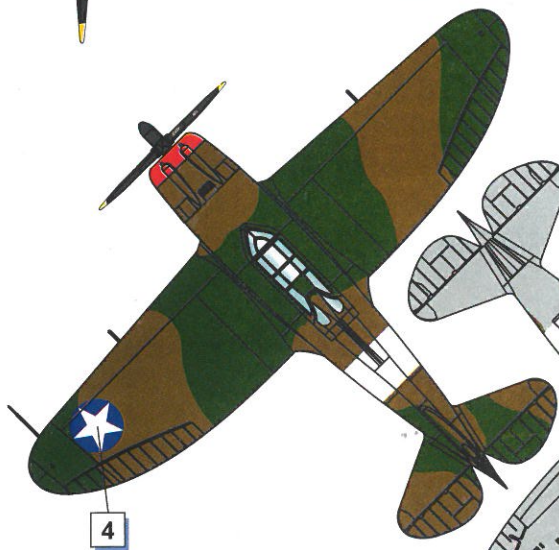

1/48 SCALE MODEL CONSTRUCTION KIT

Republic P-43B/C Lancer

DW 48034

PARTS OF THE MODEL

ASSEMBLY INSTRUCTION

12**13****14****15****16****17****18****19****20****21**

22

23

24

25

28

29

Republic RP-43 Lancer s/n 41-31488.

Republic P-43B Lancer, A56-5, 1 Photo Reconnaissance Unit RAAF, Coomalie Creek, Northern Territory, 14th December 1942 following its landing

Republic P-43B Lancer, A56-6, 1 Photo Reconnaissance Unit RAAF, Coomalie Creek, Northern Territory

Republic P-43C Lancer 40-2897, converted as specialized photographic reconnaissance aircraft, 1942.

COLOR TABLE

Color Chart		MR. HOBBY	Tamiya	AMMO MIG	Hataka	LIFECOLOR
Black	A	C33/H12	XF-1	MIG 046	HTK 100	LC 02
Silver	B	C8/H8	X-32	MIG 195	HTK B003	LC 74
Aluminium	C	MC 218	XF-16	MIG 194	HTK 078	LC 24
Gun Metal	D	C78/H28	X-10	MIG 045	HTK 106	LC 26
Rubber Black	E	C137/H77	XF-85	MIG 035		UA 733
Interior Green	F	C351/H58		MIG 0220	HTK 211	UA 004
Yellow Chromat	G	C352				
Clear Green	H	C138/H94	XF-25	MIG 092		
Burn Iron	I	C61/H76	XF-25	MIG 187		LC 37
Signal Red	J	C79/H11	XF-2	MIG 049	HTK-103	LC 56
Polished metal	K	MC 211	XF-56	MIG 0192		
Olive Drab	L	C38/H78	XF-62	MIG 0237	HTK 004	UA 005
Neutral Gray	M	C13/H53		MIG 0239	HTK 033	UA 046
Clear Red	N	C47/H90	XF-27	MIG 093		
White	O	C62/H11	XF-2	MIG 0047	HTK 101	LC 01
Engine Gray	P	C339/H339	XF-2	MIG 0908	HTK 030	UA 030
Yellow	R	C329/H329	X-8		HTK 107	