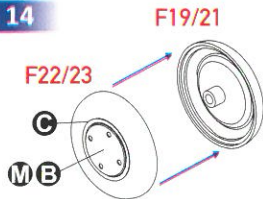

1/48 SCALE MODEL CONSTRUCTION KIT

Republic P-43B/C Lancer

DW 48034

PARTS OF THE MODEL

ASSEMBLY INSTRUCTION

12**13****14****15****16****17****18****19****20****21**

22

23