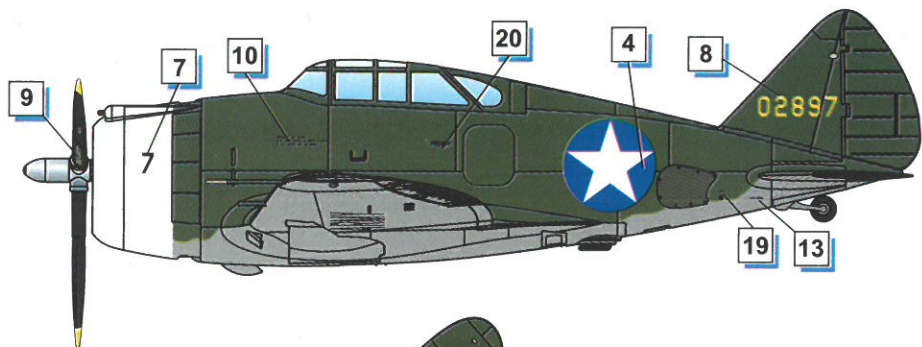

24

25

28

29

Republic RP-43 Lancer s/n 41-31488.

Republic P-43B Lancer, A56-5, 1 Photo Reconnaissance Unit RAAF, Coomalie Creek, Northern Territory, 14th December 1942 following its landing

Republic P-43B Lancer, A56-6, 1 Photo Reconnaissance Unit RAAF, Coomalie Creek, Northern Territory

Republic P-43C Lancer 40-2897, converted as specialized photographic reconnaissance aircraft, 1942.

COLOR TABLE

Color Chart		MR. HOBBY	Tamiya	AMMO MIG	Hataka	LIFECOLOR
Black	A	C33/H12	XF-1	MIG 046	HTK 100	LC 02
Silver	B	C8/H8	X-32	MIG 195	HTK B003	LC 74
Aluminium	C	MC 218	XF-16	MIG 194	HTK 078	LC 24
Gun Metal	D	C78/H28	X-10	MIG 045	HTK 106	LC 26
Rubber Black	E	C137/H77	XF-85	MIG 035		UA 733
Interior Green	F	C351/H58		MIG 0220	HTK 211	UA 004
Yellow Chromat	G	C352				
Clear Green	H	C138/H94	XF-25	MIG 092		
Burn Iron	I	C61/H76	XF-25	MIG 187		LC 37
Signal Red	J	C79/H11	XF-2	MIG 049	HTK-103	LC 56
Polished metal	K	MC 211	XF-56	MIG 0192		
Olive Drab	L	C38/H78	XF-62	MIG 0237	HTK 004	UA 005
Neutral Gray	M	C13/H53		MIG 0239	HTK 033	UA 046
Clear Red	N	C47/H90	XF-27	MIG 093		
White	O	C62/H11	XF-2	MIG 0047	HTK 101	LC 01
Engine Gray	P	C339/H339	XF-2	MIG 0908	HTK 030	UA 030
Yellow	R	C329/H329	X-8		HTK 107	