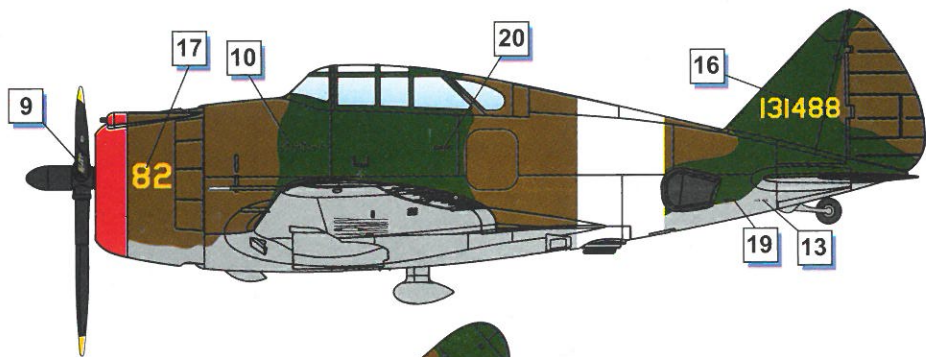

24

25

28

29

Republic RP-43 Lancer s/n 41-31488.

Republic P-43B Lancer, A56-5, 1 Photo Reconnaissance Unit RAAF, Coomalie Creek, Northern Territory, 14th December 1942 following its landing

Republic P-43B Lancer, A56-6, 1 Photo Reconnaissance Unit RAAF, Coomalie Creek, Northern Territory

Republic P-43C Lancer 40-2897, converted as specialized photographic reconnaissance aircraft, 1942.

COLOR TABLE

Color Chart		MR. HOBBY	Tamiya	AMMO MIG	Hataka	LIFECOLOR
Black	A	C33/H12	XF-1	MIG 046	HTK 100	LC 02
Silver	B	C8/H8	X-32	MIG 195	HTK B003	LC 74
Aluminium	C	MC 218	XF-16	MIG 194	HTK 078	LC 24
Gun Metal	D	C78/H28	X-10	MIG 045	HTK 106	LC 26
Rubber Black	E	C137/H77	XF-85	MIG 035		UA 733
Interior Green	F	C351/H58		MIG 0220	HTK 211	UA 004
Yellow Chromat	G	C352				
Clear Green	H	C138/H94	XF-25	MIG 092		
Burn Iron	I	C61/H76	XF-25	MIG 187		LC 37
Signal Red	J	C79/H11	XF-2	MIG 049	HTK-103	LC 56
Polished metal	K	MC 211	XF-56	MIG 0192		
Olive Drab	L	C38/H78	XF-62	MIG 0237	HTK 004	UA 005
Neutral Gray	M	C13/H53		MIG 0239	HTK 033	UA 046
Clear Red	N	C47/H90	XF-27	MIG 093		
White	O	C62/H11	XF-2	MIG 0047	HTK 101	LC 01
Engine Gray	P	C339/H339	XF-2	MIG 0908	HTK 030	UA 030
Yellow	R	C329/H329	X-8		HTK 107	