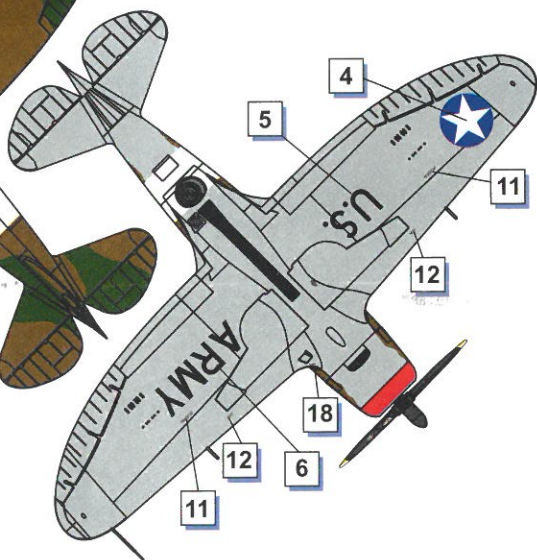

1/48 SCALE MODEL CONSTRUCTION KIT

Republic P-43B/C Lancer

DW 48034

PARTS OF THE MODEL

ASSEMBLY INSTRUCTION

12**13****14****15****16****17****18****19****20****21**

22

23

24

25

28

29

Republic RP-43 Lancer s/n 41-31488.

Republic P-43B Lancer, A56-5, 1 Photo Reconnaissance Unit RAAF, Coomalie Creek, Northern Territory, 14th December 1942 following its landing

Republic P-43B Lancer, A56-6, 1 Photo Reconnaissance Unit RAAF, Coomalie Creek, Northern Territory

Republic P-43C Lancer 40-2897, converted as specialized photographic reconnaissance aircraft, 1942.

COLOR TABLE

Color Chart		MR. HOBBY	Tamiya	AMMO MIG	Hataka	LIFECOLOR
Black	A	C33/H12	XF-1	MIG 046	HTK 100	LC 02
Silver	B	C8/H8	X-32	MIG 195	HTK B003	LC 74
Aluminium	C	MC 218	XF-16	MIG 194	HTK 078	LC 24
Gun Metal	D	C78/H28	X-10	MIG 045	HTK 106	LC 26
Rubber Black	E	C137/H77	XF-85	MIG 035		UA 733
Interior Green	F	C351/H58		MIG 0220	HTK 211	UA 004
Yellow Chromat	G	C352				
Clear Green	H	C138/H94	XF-25	MIG 092		
Burn Iron	I	C61/H76	XF-25	MIG 187		LC 37
Signal Red	J	C79/H11	XF-2	MIG 049	HTK-103	LC 56
Polished metal	K	MC 211	XF-56	MIG 0192		
Olive Drab	L	C38/H78	XF-62	MIG 0237	HTK 004	UA 005
Neutral Gray	M	C13/H53		MIG 0239	HTK 033	UA 046
Clear Red	N	C47/H90	XF-27	MIG 093		
White	O	C62/H11	XF-2	MIG 0047	HTK 101	LC 01
Engine Gray	P	C339/H339	XF-2	MIG 0908	HTK 030	UA 030
Yellow	R	C329/H329	X-8		HTK 107	