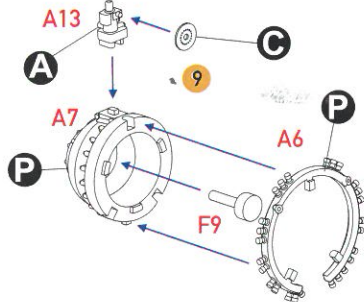

1/48 SCALE MODEL CONSTRUCTION KIT

Republic P-43B/C Lancer

DW 48034

PARTS OF THE MODEL

ASSEMBLY INSTRUCTION

12**13****14****15****16****17****18****19****20****21**

22

23

RELEASE NO. 8080
U.S. ARMY MODEL REPUBLIC P-43-1
U.S.P. SERIAL NO. 9-1-5088

res

2