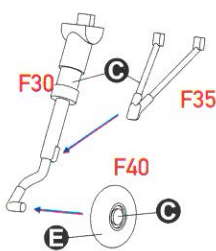

1/48 SCALE MODEL CONSTRUCTION KIT

Republic P-43B/C Lancer

DW 48034

PARTS OF THE MODEL

ASSEMBLY INSTRUCTION

12**13****14****15****16****17****18****19****20****21**

22

23