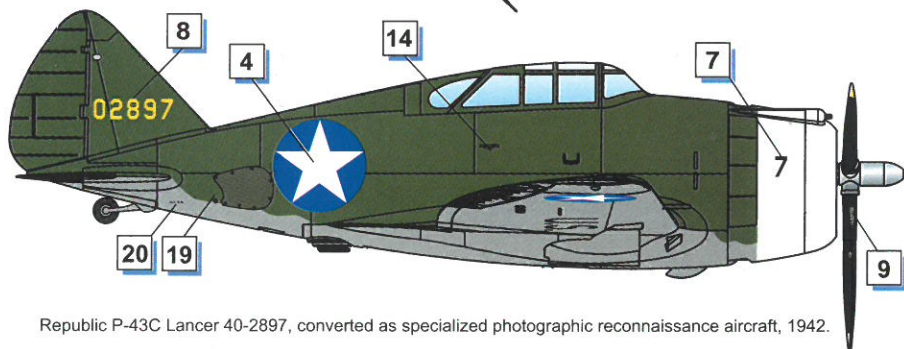

24

25

28

29

Republic RP-43 Lancer s/n 41-31488.

Republic P-43B Lancer, A56-5, 1 Photo Reconnaissance Unit RAAF, Coomalie Creek, Northern Territory, 14th December 1942 following its landing

Republic P-43B Lancer, A56-6, 1 Photo Reconnaissance Unit RAAF, Coomalie Creek, Northern Territory

Republic P-43C Lancer 40-2897, converted as specialized photographic reconnaissance aircraft, 1942.

COLOR TABLE

Color Chart		MR. HOBBY	Tamiya	AMMO MIG	Hataka	LIFECOLOR
Black	A	C33/H12	XF-1	MIG 046	HTK 100	LC 02
Silver	B	C8/H8	X-32	MIG 195	HTK B003	LC 74
Aluminium	C	MC 218	XF-16	MIG 194	HTK 078	LC 24
Gun Metal	D	C78/H28	X-10	MIG 045	HTK 106	LC 26
Rubber Black	E	C137/H77	XF-85	MIG 035		UA 733
Interior Green	F	C351/H58		MIG 0220	HTK 211	UA 004
Yellow Chromat	G	C352				
Clear Green	H	C138/H94	XF-25	MIG 092		
Burn Iron	I	C61/H76	XF-25	MIG 187		LC 37
Signal Red	J	C79/H11	XF-2	MIG 049	HTK-103	LC 56
Polished metal	K	MC 211	XF-56	MIG 0192		
Olive Drab	L	C38/H78	XF-62	MIG 0237	HTK 004	UA 005
Neutral Gray	M	C13/H53		MIG 0239	HTK 033	UA 046
Clear Red	N	C47/H90	XF-27	MIG 093		
White	O	C62/H11	XF-2	MIG 0047	HTK 101	LC 01
Engine Gray	P	C339/H339	XF-2	MIG 0908	HTK 030	UA 030
Yellow	R	C329/H329	X-8		HTK 107	