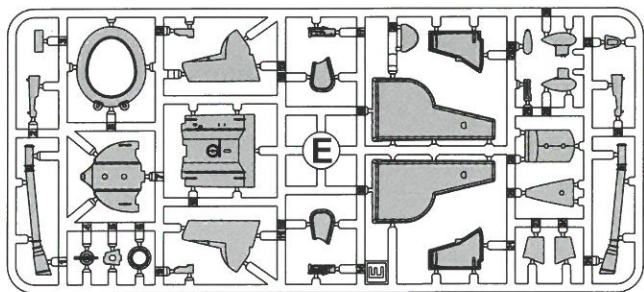

1/48 SCALE MODEL CONSTRUCTION KIT

Republic P-43B/C Lancer

DW 48034

PARTS OF THE MODEL

ASSEMBLY INSTRUCTION

12**13****14****15****16****17****18****19****20****21**

22

23