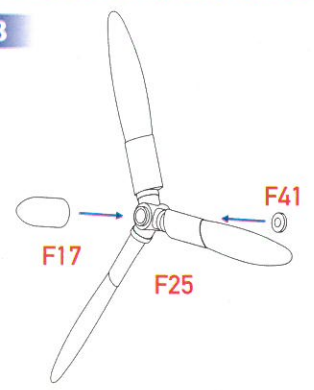

1/48 SCALE MODEL CONSTRUCTION KIT

Republic P-43B/C Lancer

DW 48034

PARTS OF THE MODEL

ASSEMBLY INSTRUCTION

12**13****14****15****16****17****18****19****20****21**

22

23