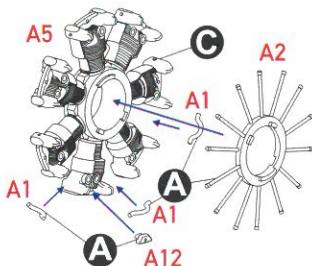

1/48 SCALE MODEL CONSTRUCTION KIT

Republic P-43B/C Lancer

DW 48034

PARTS OF THE MODEL

ASSEMBLY INSTRUCTION

12**13****14****15****16****17****18****19****20****21**

22

23