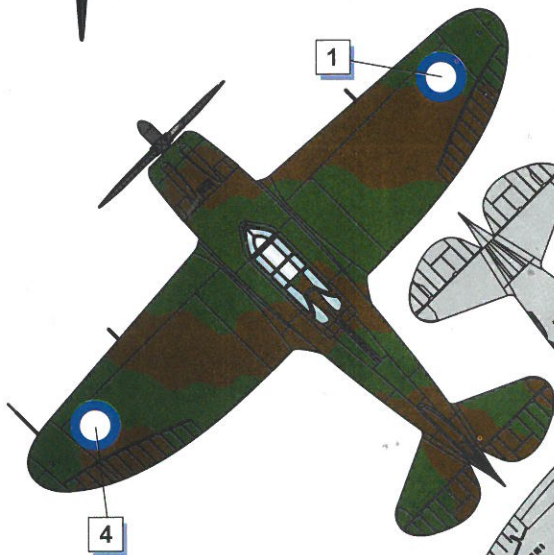

1/48 SCALE MODEL CONSTRUCTION KIT

Republic P-43B/C Lancer

DW 48034

PARTS OF THE MODEL

ASSEMBLY INSTRUCTION

12**13****14****15****16****17****18****19****20****21**

22

23

24

25

28

29

Republic RP-43 Lancer s/n 41-31488.

Republic P-43B Lancer, A56-5, 1 Photo Reconnaissance Unit RAAF, Coomalie Creek, Northern Territory, 14th December 1942 following its landing

Republic P-43B Lancer, A56-6, 1 Photo Reconnaissance Unit RAAF, Coomalie Creek, Northern Territory

Republic P-43C Lancer 40-2897, converted as specialized photographic reconnaissance aircraft, 1942.

COLOR TABLE

Color Chart		MR. HOBBY	Tamiya	AMMO MIG	Hataka	LIFECOLOR
Black	A	C33/H12	XF-1	MIG 046	HTK 100	LC 02
Silver	B	C8/H8	X-32	MIG 195	HTK B003	LC 74
Aluminium	C	MC 218	XF-16	MIG 194	HTK 078	LC 24
Gun Metal	D	C78/H28	X-10	MIG 045	HTK 106	LC 26
Rubber Black	E	C137/H77	XF-85	MIG 035		UA 733
Interior Green	F	C351/H58		MIG 0220	HTK 211	UA 004
Yellow Chromat	G	C352				
Clear Green	H	C138/H94	XF-25	MIG 092		
Burn Iron	I	C61/H76	XF-25	MIG 187		LC 37
Signal Red	J	C79/H11	XF-2	MIG 049	HTK-103	LC 56
Polished metal	K	MC 211	XF-56	MIG 0192		
Olive Drab	L	C38/H78	XF-62	MIG 0237	HTK 004	UA 005
Neutral Gray	M	C13/H53		MIG 0239	HTK 033	UA 046
Clear Red	N	C47/H90	XF-27	MIG 093		
White	O	C62/H11	XF-2	MIG 0047	HTK 101	LC 01
Engine Gray	P	C339/H339	XF-2	MIG 0908	HTK 030	UA 030
Yellow	R	C329/H329	X-8		HTK 107	