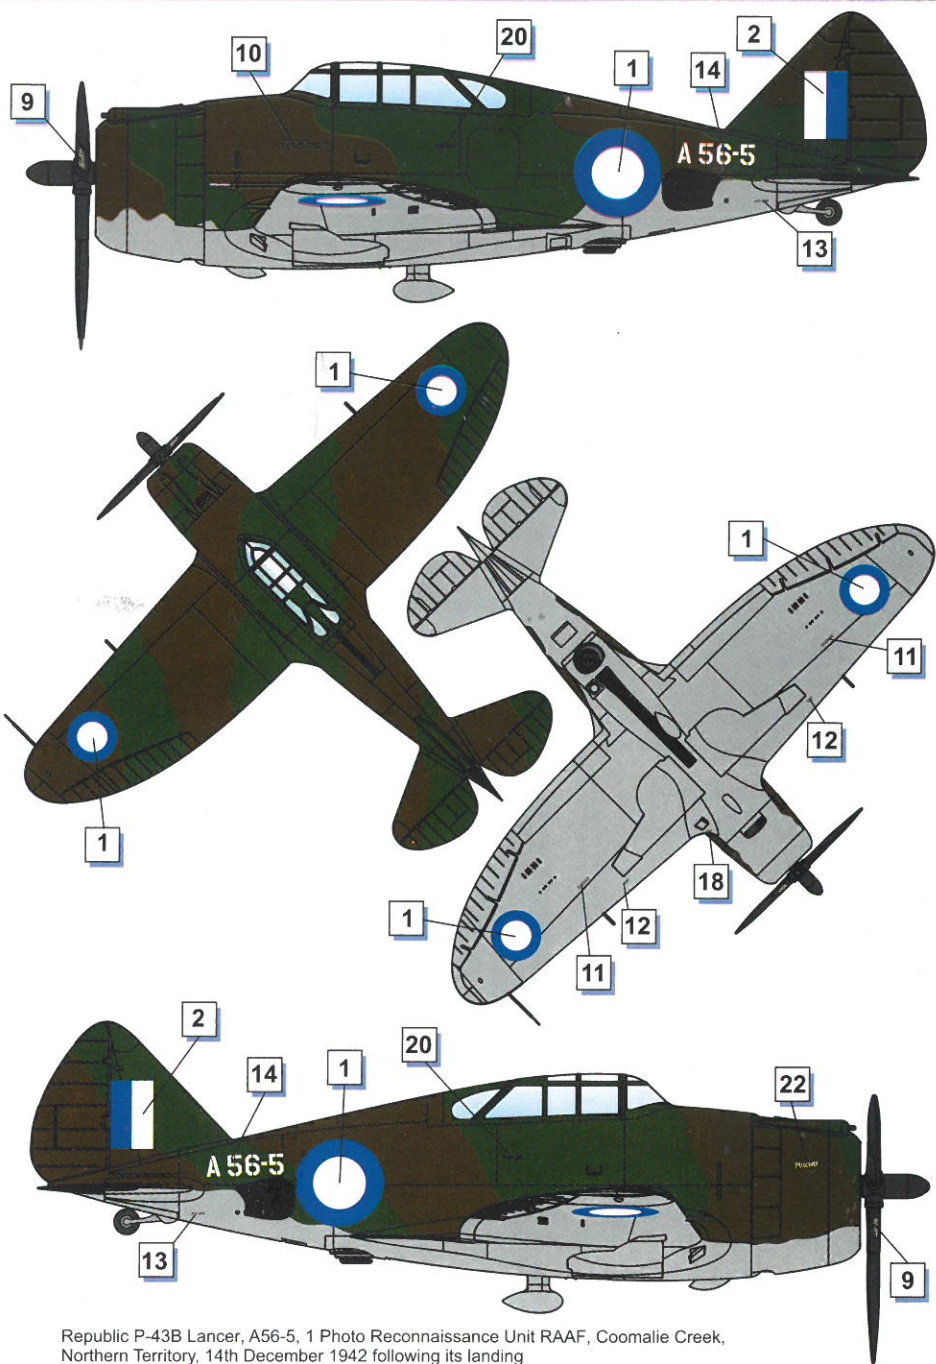

1/48 SCALE MODEL CONSTRUCTION KIT

Republic P-43B/C Lancer

DW 48034

PARTS OF THE MODEL

ASSEMBLY INSTRUCTION

12**13****14****15****16****17****18****19****20****21**

22

23

24

25

28

29

Republic RP-43 Lancer s/n 41-31488.

Republic P-43B Lancer, A56-5, 1 Photo Reconnaissance Unit RAAF, Coomalie Creek, Northern Territory, 14th December 1942 following its landing

Republic P-43B Lancer, A56-6, 1 Photo Reconnaissance Unit RAAF, Coomalie Creek, Northern Territory

Republic P-43C Lancer 40-2897, converted as specialized photographic reconnaissance aircraft, 1942.

COLOR TABLE

Color Chart		MR. HOBBY	Tamiya	AMMO MIG	Hataka	LIFECOLOR
Black	A	C33/H12	XF-1	MIG 046	HTK 100	LC 02
Silver	B	C8/H8	X-32	MIG 195	HTK B003	LC 74
Aluminium	C	MC 218	XF-16	MIG 194	HTK 078	LC 24
Gun Metal	D	C78/H28	X-10	MIG 045	HTK 106	LC 26
Rubber Black	E	C137/H77	XF-85	MIG 035		UA 733
Interior Green	F	C351/H58		MIG 0220	HTK 211	UA 004
Yellow Chromat	G	C352				
Clear Green	H	C138/H94	XF-25	MIG 092		
Burn Iron	I	C61/H76	XF-25	MIG 187		LC 37
Signal Red	J	C79/H11	XF-2	MIG 049	HTK-103	LC 56
Polished metal	K	MC 211	XF-56	MIG 0192		
Olive Drab	L	C38/H78	XF-62	MIG 0237	HTK 004	UA 005
Neutral Gray	M	C13/H53		MIG 0239	HTK 033	UA 046
Clear Red	N	C47/H90	XF-27	MIG 093		
White	O	C62/H11	XF-2	MIG 0047	HTK 101	LC 01
Engine Gray	P	C339/H339	XF-2	MIG 0908	HTK 030	UA 030
Yellow	R	C329/H329	X-8		HTK 107	

VARIANTS

TO PAINT

Dioraph

21

20 19 13 12

9 9 9

MISCHIEF 22

18