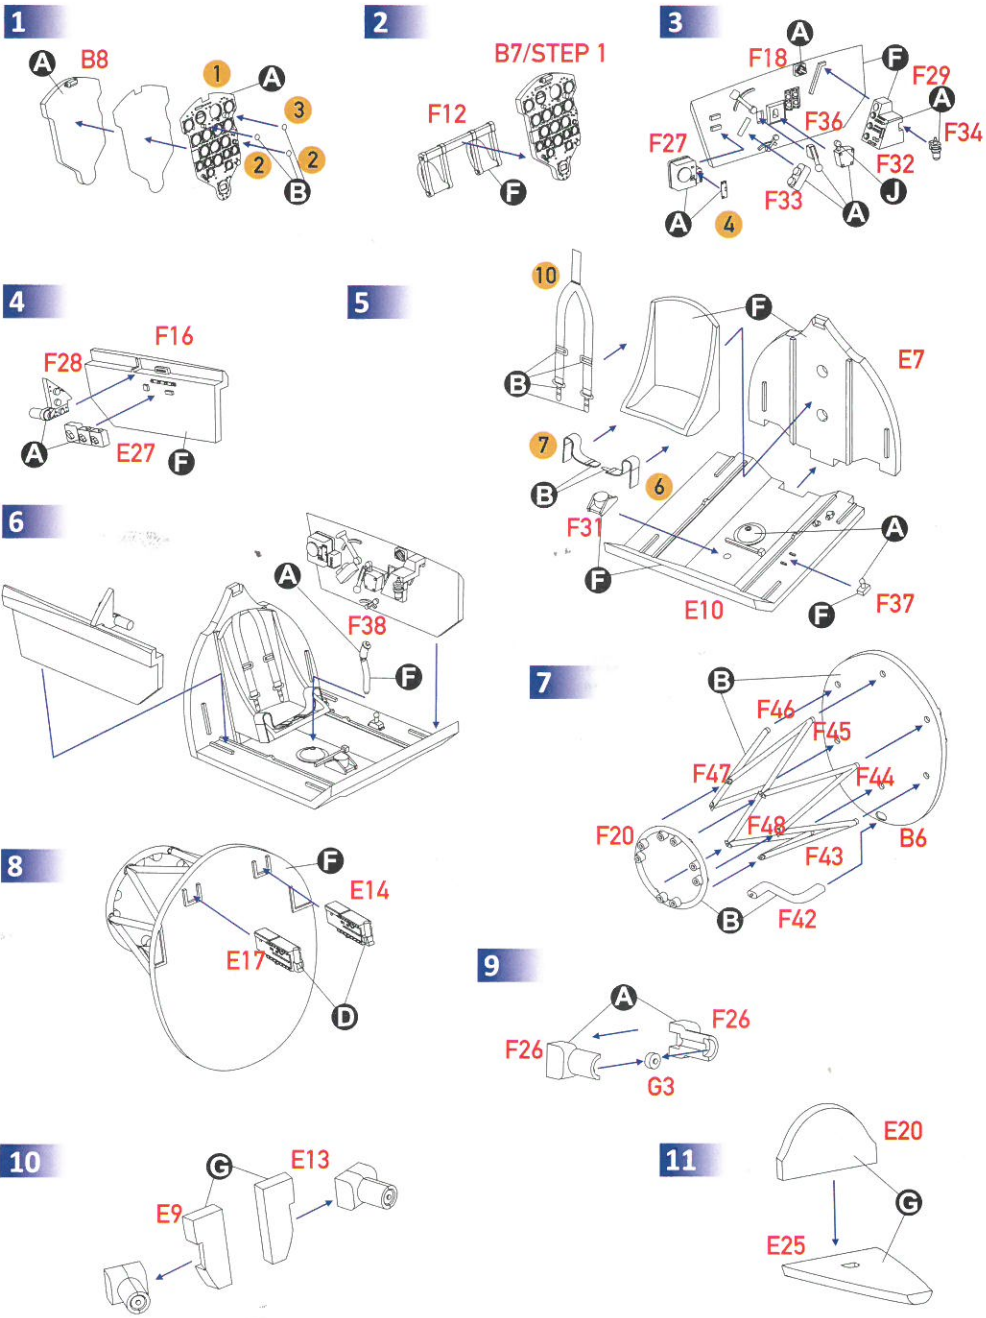

1/48 SCALE MODEL CONSTRUCTION KIT

Republic P-43B/C Lancer

DW 48034

PARTS OF THE MODEL

ASSEMBLY INSTRUCTION

12**13****14****15****16****17****18****19****20****21**

22

23

24

25

28

29

Republic RP-43 Lancer s/n 41-31488.

Republic P-43B Lancer, A56-5, 1 Photo Reconnaissance Unit RAAF, Coomalie Creek, Northern Territory, 14th December 1942 following its landing

Republic P-43B Lancer, A56-6, 1 Photo Reconnaissance Unit RAAF, Coomalie Creek, Northern Territory

VARIANTS

TO PAINT

Dioraph

21

20 19 13 12

9 9 9

MISCHIEF 22

18

RELEASE NO. 8080
U.S. ARMY MODEL REPUBLIC P-43-1
U.S.P. SERIAL NO. 9-1-5088

res

2