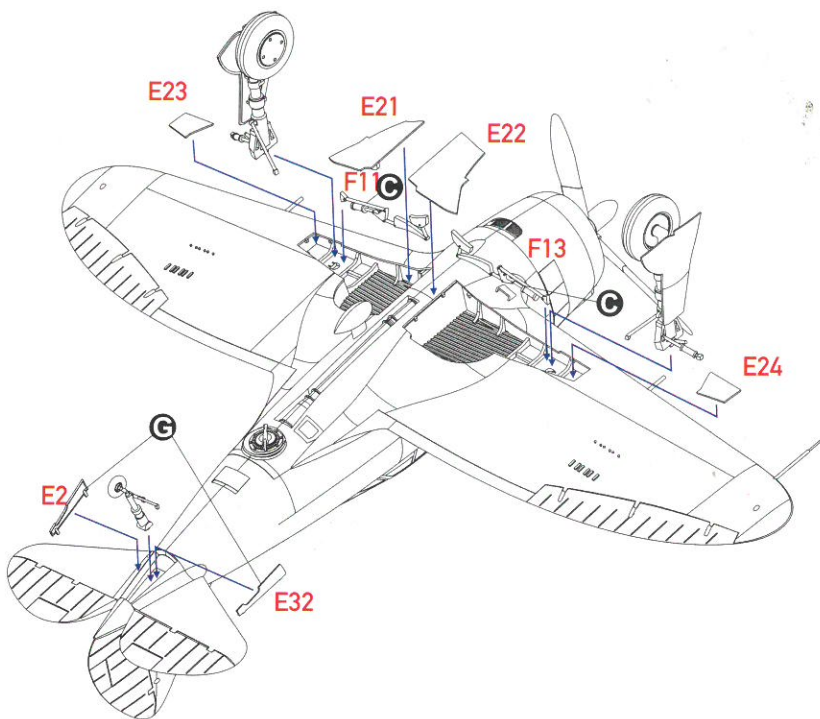

1/48 SCALE MODEL CONSTRUCTION KIT

Republic P-43B/C Lancer

DW 48034

PARTS OF THE MODEL

ASSEMBLY INSTRUCTION

12**13****14****15****16****17****18****19****20****21**

22

23

24

25

28

29

Republic RP-43 Lancer s/n 41-31488.

Republic P-43B Lancer, A56-5, 1 Photo Reconnaissance Unit RAAF, Coomalie Creek, Northern Territory, 14th December 1942 following its landing

Republic P-43B Lancer, A56-6, 1 Photo Reconnaissance Unit RAAF, Coomalie Creek, Northern Territory