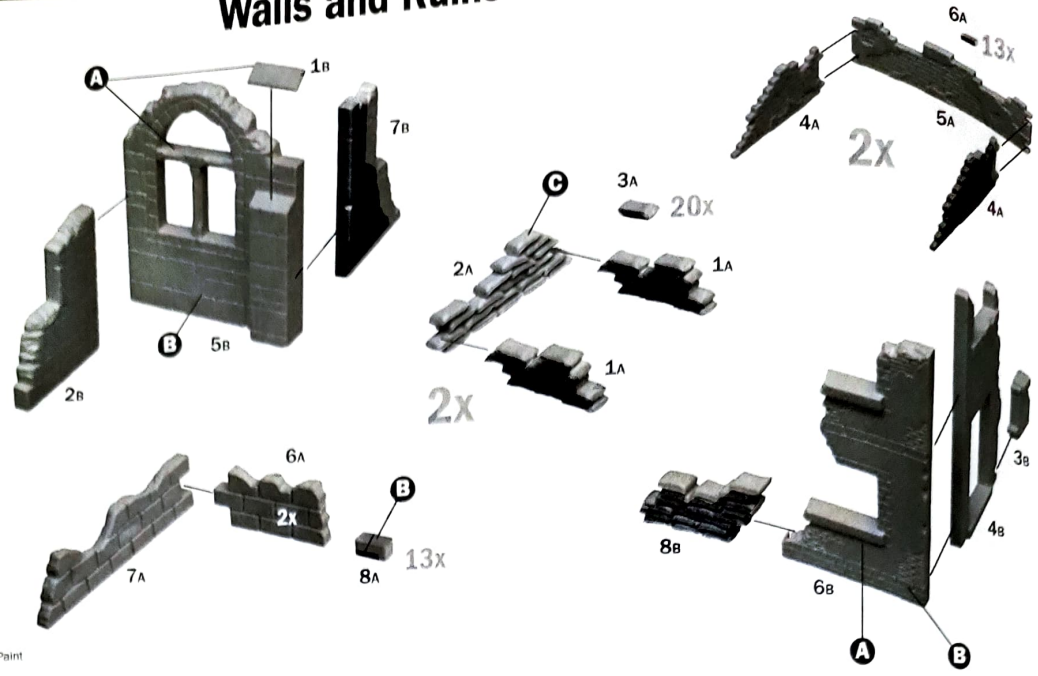

Walls and Ruins

- **A**
  FLAT MEDIUM GRAY
  F.S. 36270
  ITALERI ACRYLICPAINT - 4746AP
- **B**
  FLAT MEDIUM BROWN
  F.S. 30111
  ITALERI ACRYLICPAINT - 4306AP
- **C**
  FLAT SAND
  F.S. 30475
  ITALERI ACRYLICPAINT - 4720AP

I numeri si riferiscono all'assortimento colori Italeri Acrylic Paint
The indicated colour number refer to the Italeri Acrylic Paint
Les références indiquées concernent les peintures Italeri Acrylic Paint
Die angegebenen farbnummern beziehen sich auf die Italeri Acrylic Paint
Los números se refieren a los colores surtido Italeri Acrylic Paint
De nummers verwijzen naar het assortiment kleuren Italeri Acrylic Paint

Wrecked House

FOLLOW THE ASSEMBLY
SEQUENCE : ① - ② - ③ ...