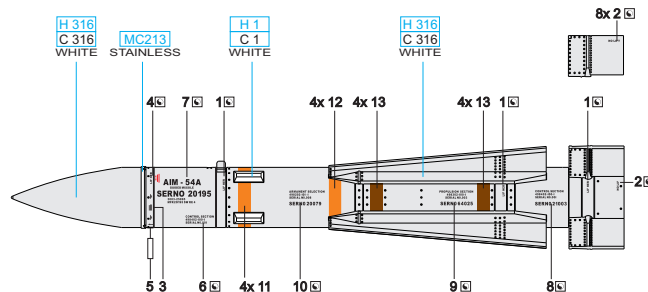

672 029 AIM-54A Phoenix

BEST BRASS RESIN AROUND!