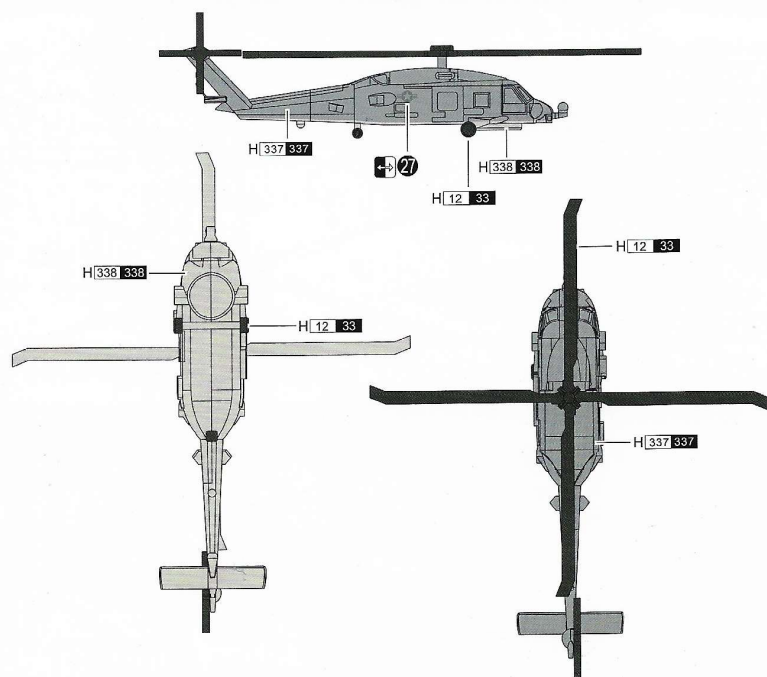

Dear Customer, Thank you very much for choosing Flyhawk Model. If you have any question or need help, please contact the purchase location or our official customer service, we will serve you as soon as possible.
Service time: Monday to Friday, 10:00AM - 16:00PM
E-mail address: flyhawkmodelxc@vip.163.com

尊敬的顧客，感謝您購買鷹翔模型。如果您有任何疑問或需要幫助，請您聯繫購買處或聯系我們官方客服，我們會盡快為您提供服務。
營業時間：周一至周五 10:00AM - 16:00PM
郵箱：flyhawkmodelxc@vip.163.com

この度は、弊社製品をご購入いただき誠にありがとうございます。ご要望やご質問などございましたら、購入先または下記のお問い合わせメールアドレスまでご連絡をお願いいたします。
受付時間：月～金 / 10:00～16:00
お問い合わせメールアドレス：flyhawkmodelxc@vip.163.com