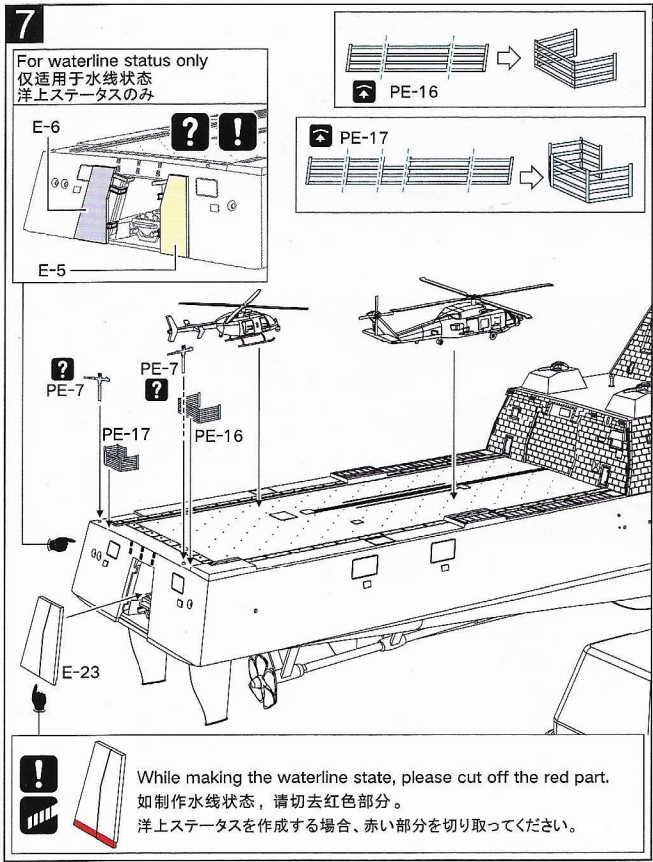

## ICON INSTRUCTION

## 图例

**PAINTING & MARKING GUIDE**

**Decal Application:**

1. Cut the pictures from sheet as needed.
2. Dip the pictures in warm water for about 10 seconds.
3. Hold the picture backing sheet edge and gently slide the picture onto the model.
4. Please move the picture to the proper position on model.
5. Please gently press picture down with a soft cloth until excess water's out and no air bubbles.