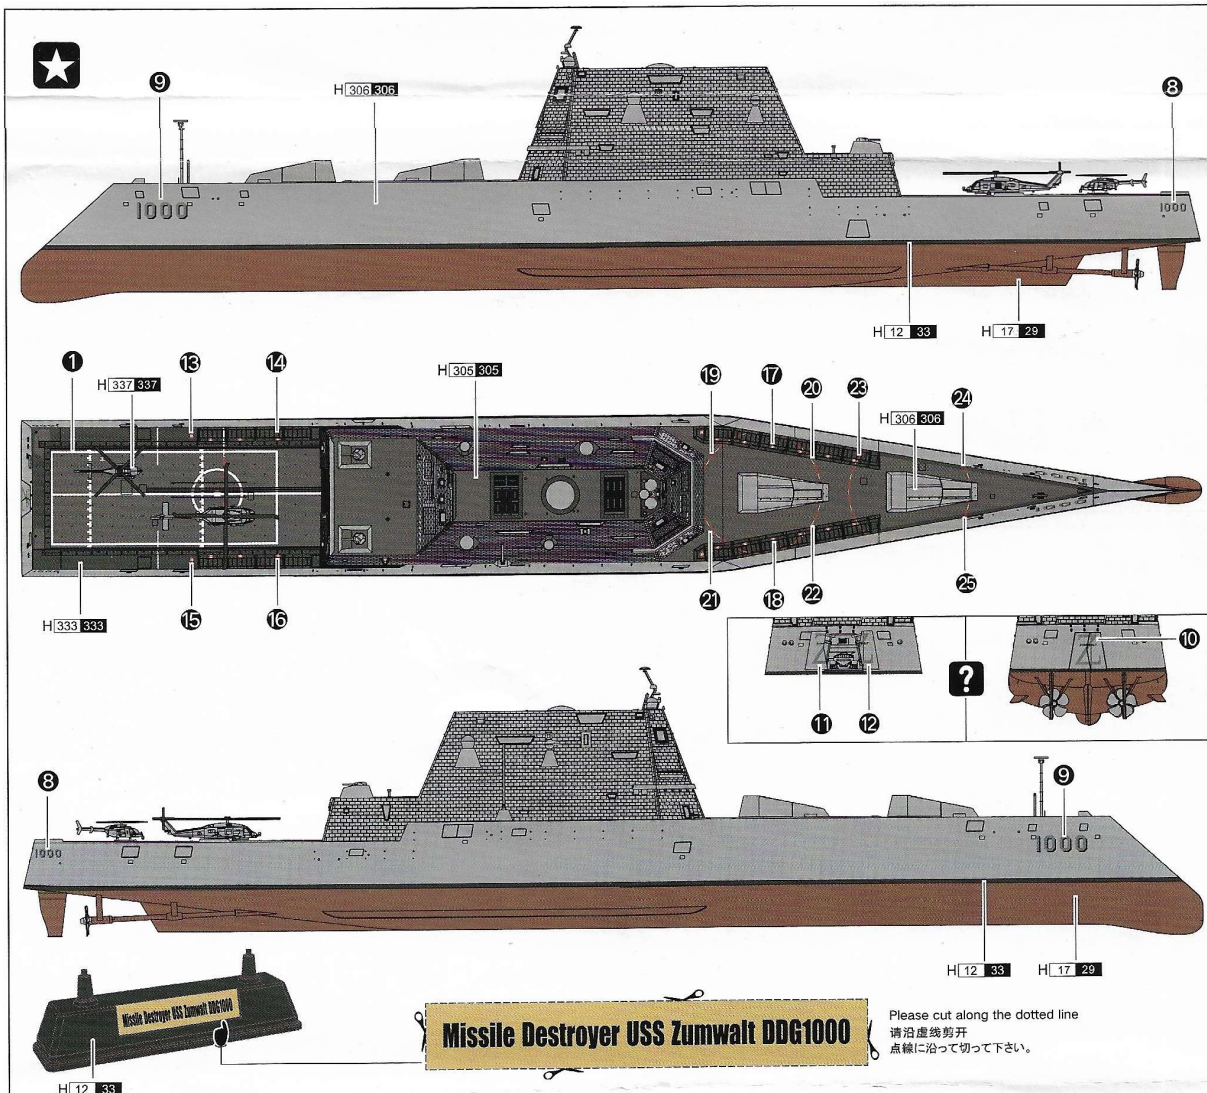

Dear Customer, Thank you very much for choosing Flyhawk Model. If you have any question or need help, please contact the purchase location or our official customer service, we will serve you as soon as possible.
Service time: Monday to Friday, 10:00AM - 16:00PM
E-mail address: flyhawkmodelxc@vip.163.com

尊敬的顧客，感謝您購買鷹翔模型。如果您有任何疑問或需要幫助，請您聯繫購買處或聯系我們官方客服，我們會盡快為您提供服務。
營業時間：周一至周五 10:00AM - 16:00PM
郵箱：flyhawkmodelxc@vip.163.com

この度は、弊社製品をご購入いただき誠にありがとうございます。ご要望やご質問などございましたら、購入先または下記のお問い合わせメールアドレスまでご連絡をお願いいたします。
受付時間：月～金 / 10:00～16:00
お問い合わせメールアドレス：flyhawkmodelxc@vip.163.com