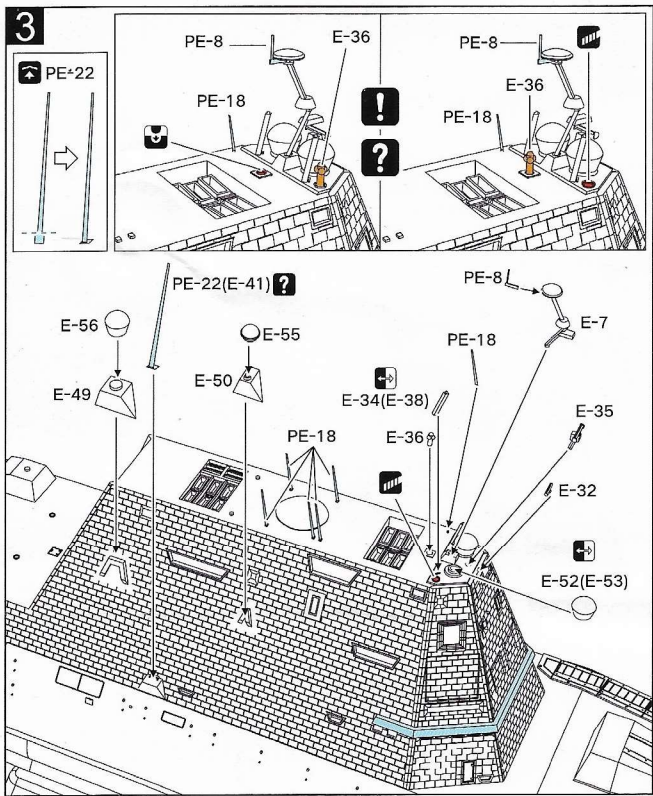

## 图例

**PAINTING & MARKING GUIDE**

**Decal Application:**

1. Cut the pictures from sheet as needed.
2. Dip the pictures in warm water for about 10 seconds.
3. Hold the picture backing sheet edge and gently slide the picture onto the model.
4. Please move the picture to the proper position on model.
5. Please gently press picture down with a soft cloth until excess water's out and no air bubbles.