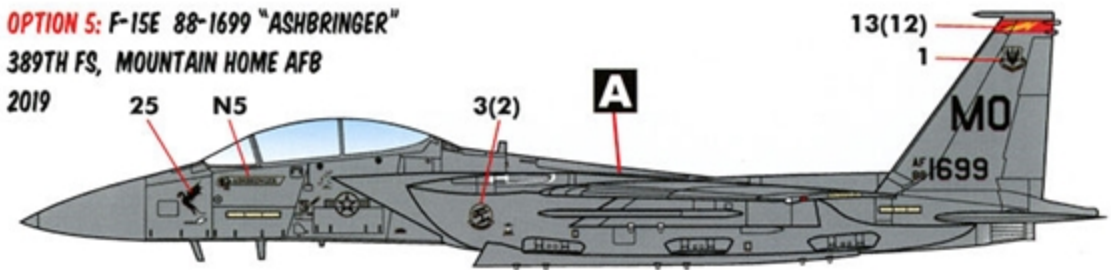

FOR OPTION 1, PLACE THE LARGE
 "GUNFIGHTERS" MARKINGS EXACTLY AS SHOWN.

GUNFIGHTERS

PORT SIDE NOSE DETAIL FOR "CHECKMATE"
 ALIGN THE EAGLE MARKING AS SHOWN. USE
 THE NATIONAL INSIGNIA WITH MISSION
 MARKINGS (8).

OPTION 2: F-15E 87-0169 "CERBERUS"
 389TH FS, MOUNTAIN HOME AFB
 2019

OPTION 3: F-15E 87-0209 "GRIZZ"
 389TH FS, MOUNTAIN HOME AFB
 2019

OPTION 4: F-15E 87-0170 "BOOGEYMAN"
 389TH FS, MOUNTAIN HOME AFB
 2019

STARBOARD SIDE NOSE DETAIL FOR "BOOGEYMAN"
 USE DECAL N1 WITH MISSION MARKINGS AS SHOWN.
 DO NOT USE THE SEPARATE "RESCUE" STENCIL (S9). THE MARKING
 IS INCLUDED IN N1 FOR ACCURATE PLACEMENT.

OPTION 5: F-15E 88-1699 "ASHBRINGER"
 389TH FS, MOUNTAIN HOME AFB
 2019