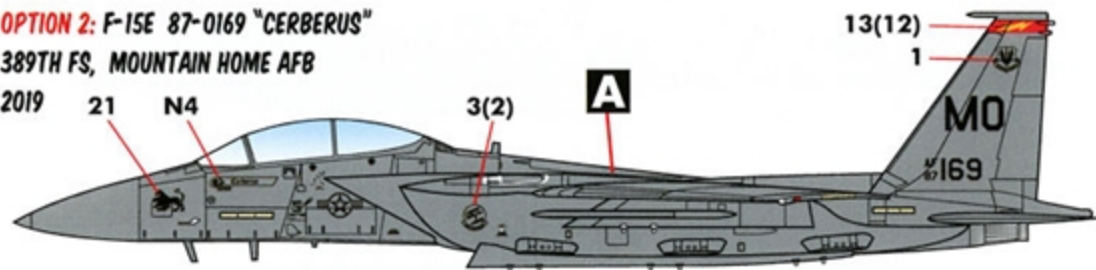

FOR OPTION 1, PLACE THE LARGE
"GUNFIGHTERS" MARKINGS EXACTLY AS SHOWN.

GUNFIGHTERS

PORT SIDE NOSE DETAIL FOR "CHECKMATE"
ALIGN THE EAGLE MARKING AS SHOWN. USE
THE NATIONAL INSIGNIA WITH MISSION
MARKINGS (8).

STARBOARD SIDE NOSE DETAIL FOR "BOOGEYMAN"
USE DECAL N1 WITH MISSION MARKINGS AS SHOWN.
DO NOT USE THE SEPARATE "RESCUE" STENCIL (S9). THE MARKING
IS INCLUDED IN N1 FOR ACCURATE PLACEMENT.