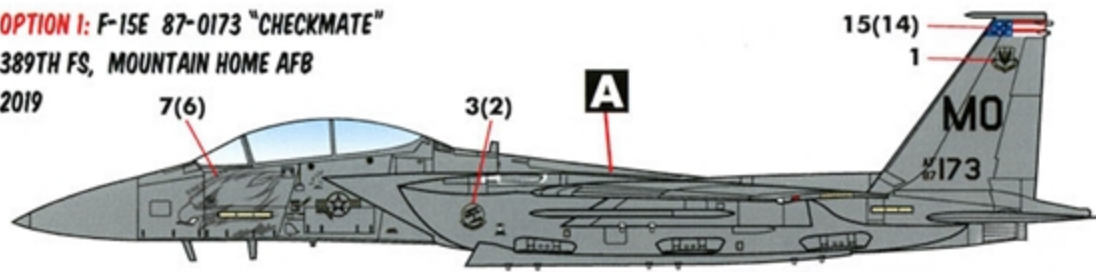

F-15E

“GUNFIGHTERS ABROAD”

**SEVEN MARKING OPTIONS
FOR 389TH FS STRIKE EAGLES
DESIGNED FOR THE REVELL / GWH KITS**

1/48 SCALE

DECALS PRINTED BY

OPTION 1: F-15E 87-0173 "CHECKMATE"
 389TH FS, MOUNTAIN HOME AFB
 2019

FOR OPTION 1, PLACE THE LARGE
 "GUNFIGHTERS" MARKINGS EXACTLY AS SHOWN.

GUNFIGHTERS

PORT SIDE NOSE DETAIL FOR "CHECKMATE"
 ALIGN THE EAGLE MARKING AS SHOWN. USE
 THE NATIONAL INSIGNIA WITH MISSION
 MARKINGS (8).

STARBOARD SIDE NOSE DETAIL FOR "BOOGEYMAN"
 USE DECAL N1 WITH MISSION MARKINGS AS SHOWN.
 DO NOT USE THE SEPARATE "RESCUE" STENCIL (S9). THE MARKING
 IS INCLUDED IN N1 FOR ACCURATE PLACEMENT.

OPTION 5: F-15E 88-1699 "ASHBRINGER"
 389TH FS, MOUNTAIN HOME AFB
 2019

WHITE FIVE-DIGIT SERIAL ON TOP FUSELAGE