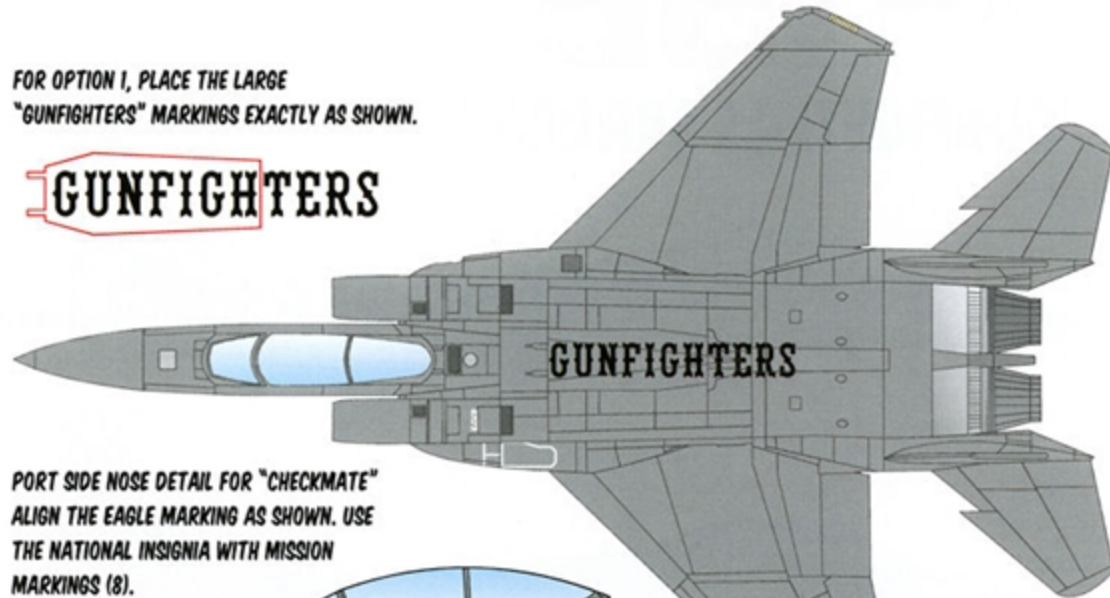

F-15E

“GUNFIGHTERS ABROAD”

**SEVEN MARKING OPTIONS
FOR 389TH FS STRIKE EAGLES
DESIGNED FOR THE REVELL / GWH KITS**

1/48 SCALE

DECALS PRINTED BY

OPTION 1: F-15E 87-0173 "CHECKMATE"
 389TH FS, MOUNTAIN HOME AFB
 2019

FOR OPTION 1, PLACE THE LARGE
 "GUNFIGHTERS" MARKINGS EXACTLY AS SHOWN.

GUNFIGHTERS

PORT SIDE NOSE DETAIL FOR "CHECKMATE"
 ALIGN THE EAGLE MARKING AS SHOWN. USE
 THE NATIONAL INSIGNIA WITH MISSION
 MARKINGS (8).