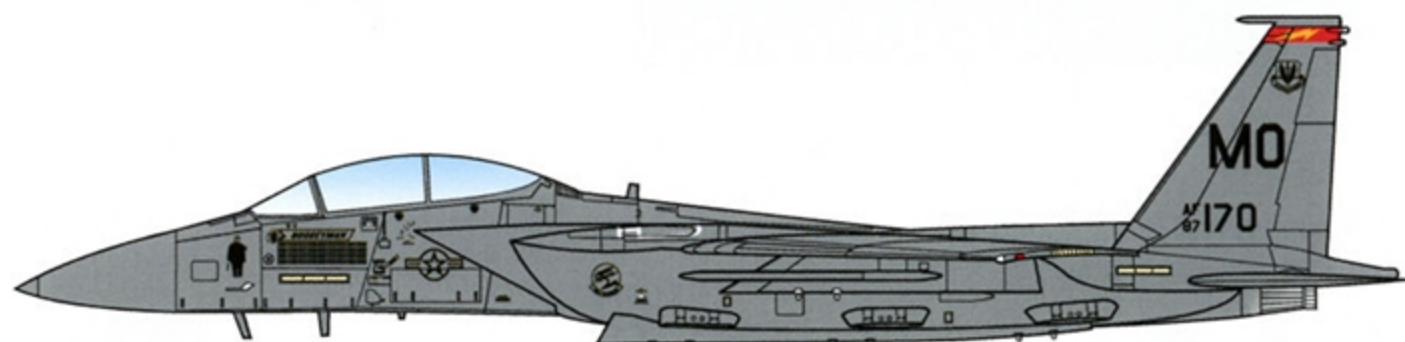

F-15E

“GUNFIGHTERS ABROAD”

**SEVEN MARKING OPTIONS
FOR 389TH FS STRIKE EAGLES
DESIGNED FOR THE REVELL / GWH KITS**

1/48 SCALE

DECALS PRINTED BY

OPTION 1: F-15E 87-0173 "CHECKMATE"
 389TH FS, MOUNTAIN HOME AFB
 2019

FOR OPTION 1, PLACE THE LARGE
 "GUNFIGHTERS" MARKINGS EXACTLY AS SHOWN.

GUNFIGHTERS

PORT SIDE NOSE DETAIL FOR "CHECKMATE"
 ALIGN THE EAGLE MARKING AS SHOWN. USE
 THE NATIONAL INSIGNIA WITH MISSION
 MARKINGS (8).