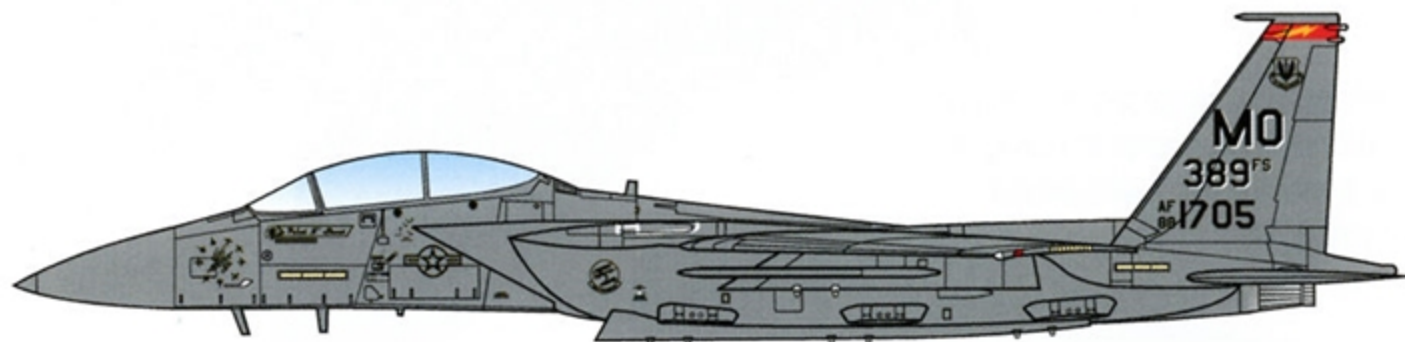

F-15E

“GUNFIGHTERS ABROAD”

**SEVEN MARKING OPTIONS
FOR 389TH FS STRIKE EAGLES
DESIGNED FOR THE REVELL / GWH KITS**

1/48 SCALE

DECALS PRINTED BY

OPTION 1: F-15E 87-0173 "CHECKMATE"
 389TH FS, MOUNTAIN HOME AFB
 2019

FOR OPTION 1, PLACE THE LARGE
 "GUNFIGHTERS" MARKINGS EXACTLY AS SHOWN.

GUNFIGHTERS

PORT SIDE NOSE DETAIL FOR "CHECKMATE"
 ALIGN THE EAGLE MARKING AS SHOWN. USE
 THE NATIONAL INSIGNIA WITH MISSION
 MARKINGS (8).