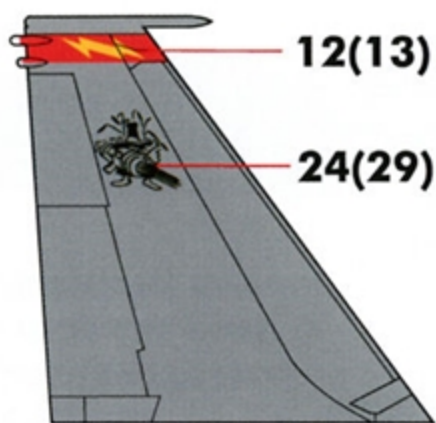

STARBOARD SIDE NOSE DETAIL FOR "BOOGEYMAN"
 USE DECAL N1 WITH MISSION MARKINGS AS SHOWN.
 DO NOT USE THE SEPARATE "RESCUE" STENCIL (S9). THE MARKING
 IS INCLUDED IN N1 FOR ACCURATE PLACEMENT.

OPTION 5: F-15E 88-1699 "ASHBRINGER"
 389TH FS, MOUNTAIN HOME AFB
 2019

OPTION 6: F-15E 88-1678 "BILLIE JEAN"
 389TH FS, MOUNTAIN HOME AFB
 2019

OPTION 7: F-15E 88-1705 "POINT N' SHOOT"
 389TH FS, MOUNTAIN HOME AFB
 2019

INNER TAIL MARKINGS

INSIDE VIEW OF PORT SIDE TAIL IS SHOWN.

OPTION 1

OPTION 2

OPTIONS 3-7

STARBOARD SIDE NOSE DETAIL

ALL OPTIONS EXCEPT OPTION 1 HAVE A BLANK NAME TAG ON THIS SIDE. (OPTION 4 IS A SPECIAL CASE)

FOR USEFUL REFERENCE PHOTOS OF THE
AIRCRAFT DEPICTED ON THIS DECAL SHEET,
VISIT THE REFERENCE PAGE AT: