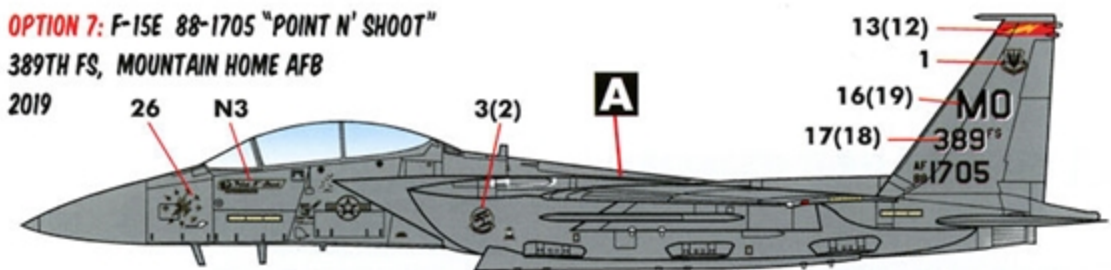

FOR OPTION 1, PLACE THE LARGE
 "GUNFIGHTERS" MARKINGS EXACTLY AS SHOWN.

GUNFIGHTERS

PORT SIDE NOSE DETAIL FOR "CHECKMATE"
 ALIGN THE EAGLE MARKING AS SHOWN. USE
 THE NATIONAL INSIGNIA WITH MISSION
 MARKINGS (8).

STARBOARD SIDE NOSE DETAIL FOR "BOOGEYMAN"
 USE DECAL N1 WITH MISSION MARKINGS AS SHOWN.
 DO NOT USE THE SEPARATE "RESCUE" STENCIL (S9). THE MARKING
 IS INCLUDED IN N1 FOR ACCURATE PLACEMENT.

OPTION 5: F-15E 88-1699 "ASHBRINGER"
 389TH FS, MOUNTAIN HOME AFB
 2019

OPTION 6: F-15E 88-1678 "BILLIE JEAN"
 389TH FS, MOUNTAIN HOME AFB
 2019

OPTION 7: F-15E 88-1705 "POINT N' SHOOT"
 389TH FS, MOUNTAIN HOME AFB
 2019

INNER TAIL MARKINGS

INSIDE VIEW OF PORT SIDE TAIL IS SHOWN.