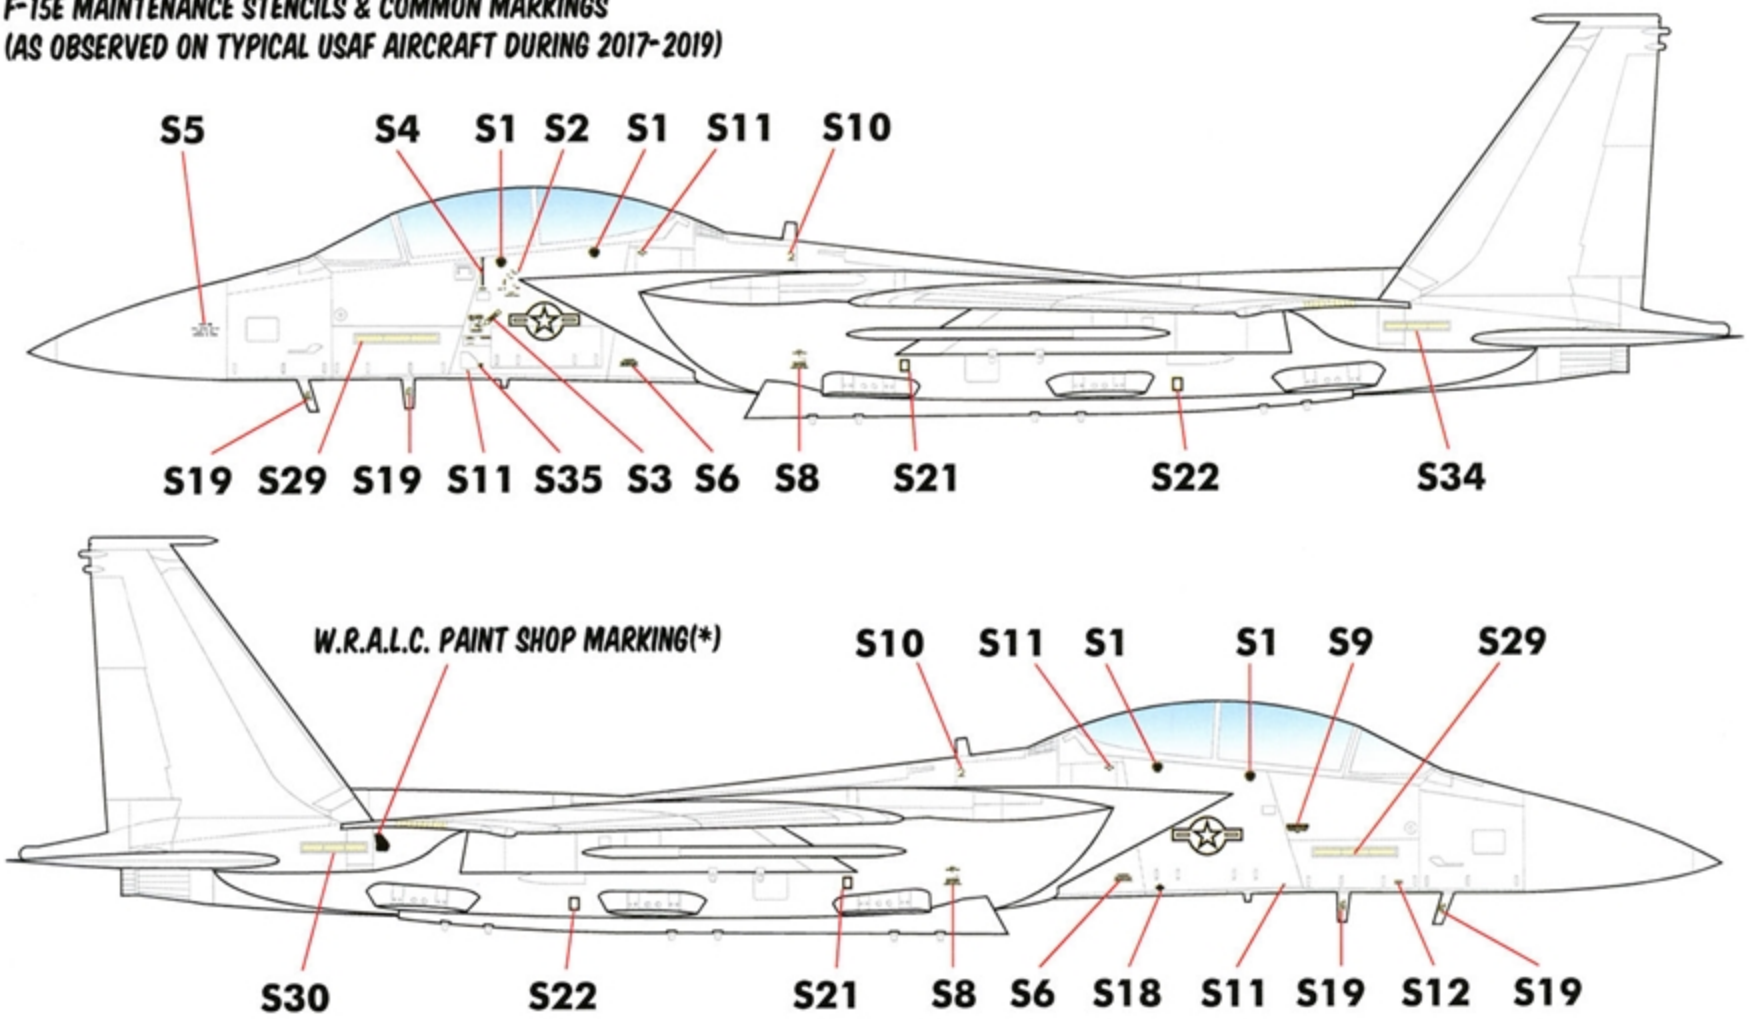

**F-15E MAINTENANCE STENCILS & COMMON MARKINGS
(AS OBSERVED ON TYPICAL USAF AIRCRAFT DURING 2017-2019)**