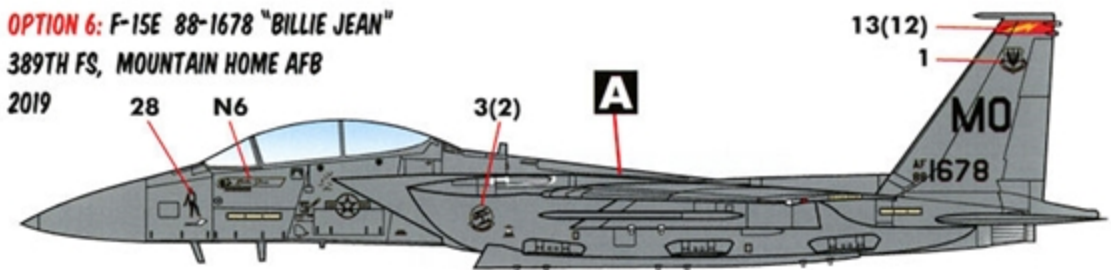

OPTION 6: F-15E 88-1678 "BILLIE JEAN"
389TH FS, MOUNTAIN HOME AFB
2019