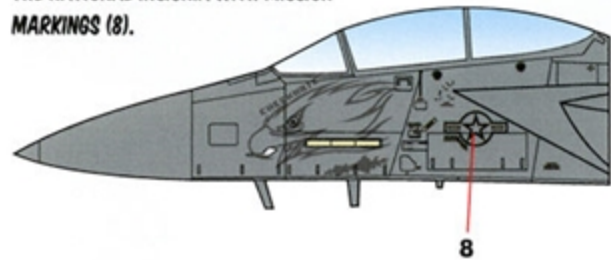

F-15E

“GUNFIGHTERS ABROAD”

**SEVEN MARKING OPTIONS
FOR 389TH FS STRIKE EAGLES
DESIGNED FOR THE REVELL / GWH KITS**

1/48 SCALE

DECALS PRINTED BY

OPTION 1: F-15E 87-0173 "CHECKMATE"
 389TH FS, MOUNTAIN HOME AFB
 2019

FOR OPTION 1, PLACE THE LARGE
 "GUNFIGHTERS" MARKINGS EXACTLY AS SHOWN.

GUNFIGHTERS

PORT SIDE NOSE DETAIL FOR "CHECKMATE"
 ALIGN THE EAGLE MARKING AS SHOWN. USE
 THE NATIONAL INSIGNIA WITH MISSION
 MARKINGS (8).