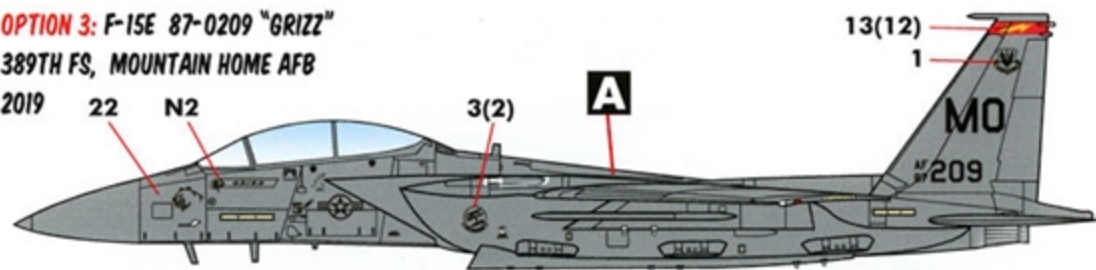

OPTION 3: F-15E 87-0209 "GRIZZ"
389TH FS, MOUNTAIN HOME AFB
2019