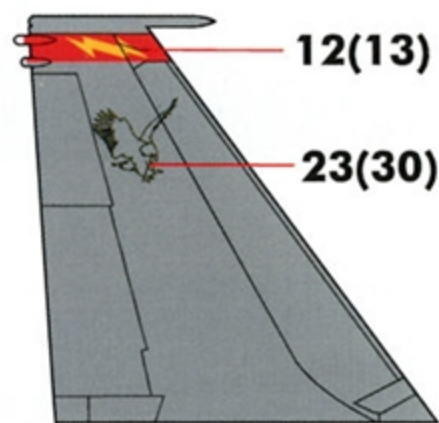

FOR OPTION 1, PLACE THE LARGE
 "GUNFIGHTERS" MARKINGS EXACTLY AS SHOWN.

GUNFIGHTERS

PORT SIDE NOSE DETAIL FOR "CHECKMATE"
 ALIGN THE EAGLE MARKING AS SHOWN. USE
 THE NATIONAL INSIGNIA WITH MISSION
 MARKINGS (8).

STARBOARD SIDE NOSE DETAIL FOR "BOOGEYMAN"
 USE DECAL N1 WITH MISSION MARKINGS AS SHOWN.
 DO NOT USE THE SEPARATE "RESCUE" STENCIL (S9). THE MARKING
 IS INCLUDED IN N1 FOR ACCURATE PLACEMENT.

OPTION 5: F-15E 88-1699 "ASHBRINGER"
 389TH FS, MOUNTAIN HOME AFB
 2019

OPTION 6: F-15E 88-1678 "BILLIE JEAN"
 389TH FS, MOUNTAIN HOME AFB
 2019

OPTION 7: F-15E 88-1705 "POINT N' SHOOT"
 389TH FS, MOUNTAIN HOME AFB
 2019

INNER TAIL MARKINGS

INSIDE VIEW OF PORT SIDE TAIL IS SHOWN.

OPTION 1

OPTION 2

OPTIONS 3-7

STARBOARD SIDE NOSE DETAIL

ALL OPTIONS EXCEPT OPTION 1 HAVE A BLANK NAME TAG ON THIS SIDE. (OPTION 4 IS A SPECIAL CASE)

FOR USEFUL REFERENCE PHOTOS OF THE
AIRCRAFT DEPICTED ON THIS DECAL SHEET,
VISIT THE REFERENCE PAGE AT: