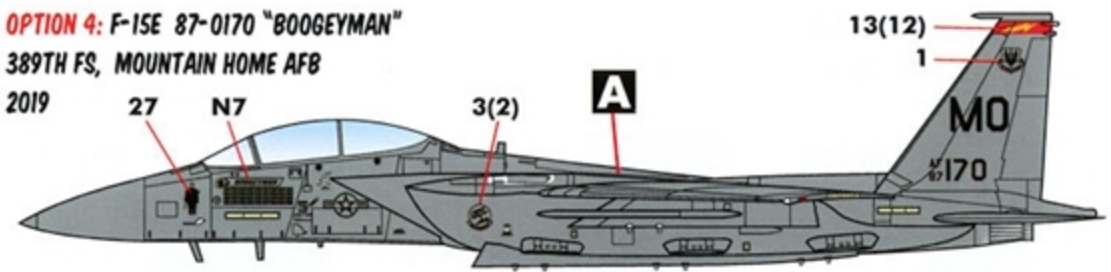

FOR OPTION 1, PLACE THE LARGE
 "GUNFIGHTERS" MARKINGS EXACTLY AS SHOWN.

GUNFIGHTERS

PORT SIDE NOSE DETAIL FOR "CHECKMATE"
 ALIGN THE EAGLE MARKING AS SHOWN. USE
 THE NATIONAL INSIGNIA WITH MISSION
 MARKINGS (8).

STARBOARD SIDE NOSE DETAIL FOR "BOOGEYMAN"
 USE DECAL N1 WITH MISSION MARKINGS AS SHOWN.
 DO NOT USE THE SEPARATE "RESCUE" STENCIL (S9). THE MARKING
 IS INCLUDED IN N1 FOR ACCURATE PLACEMENT.

OPTION 5: F-15E 88-1699 "ASHBRINGER"
 389TH FS, MOUNTAIN HOME AFB
 2019