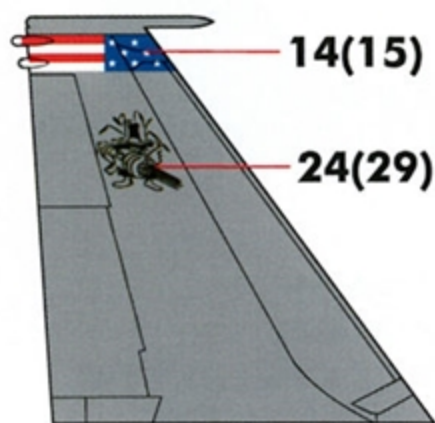

FOR OPTION 1, PLACE THE LARGE
 "GUNFIGHTERS" MARKINGS EXACTLY AS SHOWN.

GUNFIGHTERS

PORT SIDE NOSE DETAIL FOR "CHECKMATE"
 ALIGN THE EAGLE MARKING AS SHOWN. USE
 THE NATIONAL INSIGNIA WITH MISSION
 MARKINGS (8).

STARBOARD SIDE NOSE DETAIL FOR "BOOGEYMAN"
 USE DECAL N1 WITH MISSION MARKINGS AS SHOWN.
 DO NOT USE THE SEPARATE "RESCUE" STENCIL (S9). THE MARKING
 IS INCLUDED IN N1 FOR ACCURATE PLACEMENT.

OPTION 5: F-15E 88-1699 "ASHBRINGER"
 389TH FS, MOUNTAIN HOME AFB
 2019

OPTION 6: F-15E 88-1678 "BILLIE JEAN"
 389TH FS, MOUNTAIN HOME AFB
 2019

OPTION 7: F-15E 88-1705 "POINT N' SHOOT"
 389TH FS, MOUNTAIN HOME AFB
 2019

INNER TAIL MARKINGS

INSIDE VIEW OF PORT SIDE TAIL IS SHOWN.

OPTION 1

OPTION 2

OPTIONS 3-7

STARBOARD SIDE NOSE DETAIL

ALL OPTIONS EXCEPT OPTION 1 HAVE A BLANK NAME TAG ON THIS SIDE. (OPTION 4 IS A SPECIAL CASE)

FOR USEFUL REFERENCE PHOTOS OF THE
AIRCRAFT DEPICTED ON THIS DECAL SHEET,
VISIT THE REFERENCE PAGE AT: