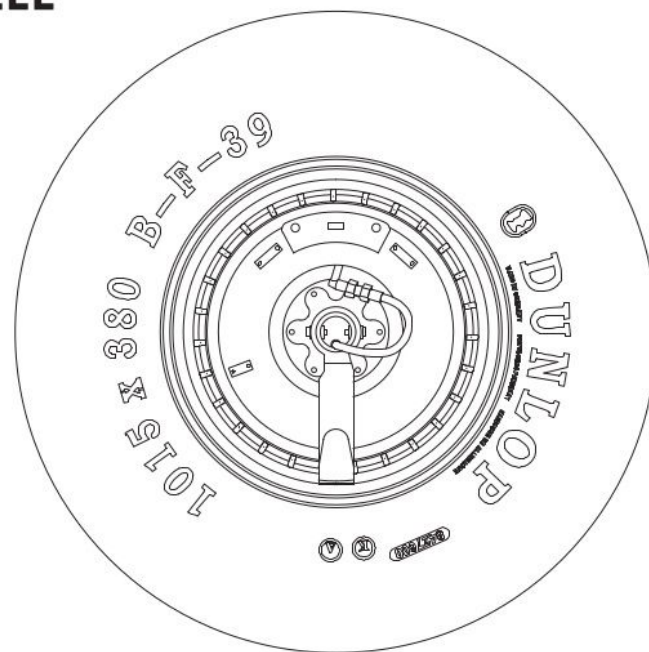

**CORRECT WHEEL  
POSITION**

**LEFT WHEEL**

**RIGHT WHEEL**

 MADE IN UKRAINE

 RESKIT™

ACCESSORIES FOR SCALE PLASTIC KITS

HIGH QUALITY  
PROFI KIT

General Issues: [info@reskit.com.ua](mailto:info@reskit.com.ua)

 This product contains metal and resin detail parts for upgrading scale plastic models. When selecting this set make sure that it is for the kit mentioned in product name as these sets are made specifically for that kit. When upgrading the model some cutting or corrections may be necessary for parts to fit accurately. **WARNING!** This set contains small and sharp parts. Work carefully in a ventilated and well-lit room. Safety glasses are recommended. This product is not suitable for children below 14 years of age.