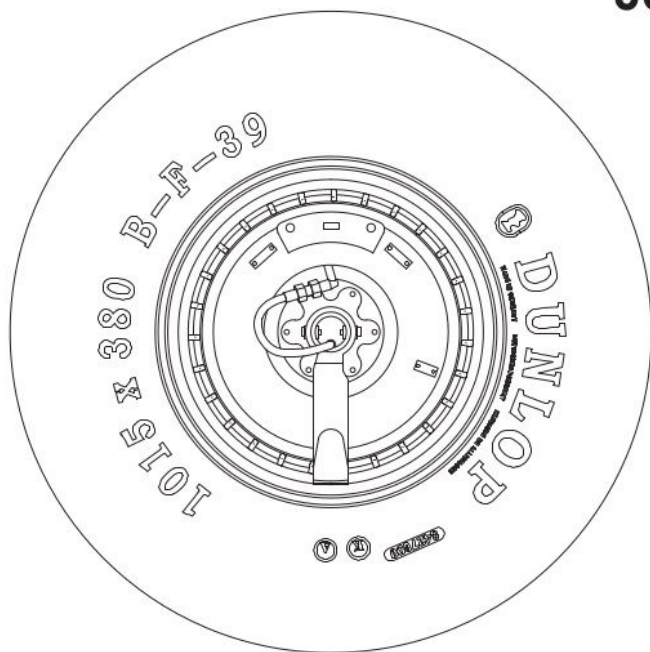

**CORRECT WHEEL  
POSITION**

**LEFT WHEEL**

**RIGHT WHEEL**

 MADE IN UKRAINE

 RESKIT™

ACCESSORIES FOR SCALE PLASTIC KITS

HIGH QUALITY  
PROFI KIT

General Issues: [info@reskit.com.ua](mailto:info@reskit.com.ua)

 This product contains metal and resin detail parts for upgrading scale plastic models. When selecting this set make sure that it is for the kit mentioned in product name as these sets are made specifically for that kit. When upgrading the model some cutting or corrections may be necessary for parts to fit accurately. **WARNING!** This set contains small and sharp parts. Work carefully in a ventilated and well-lit room. Safety glasses are recommended. This product is not suitable for children below 14 years of age.