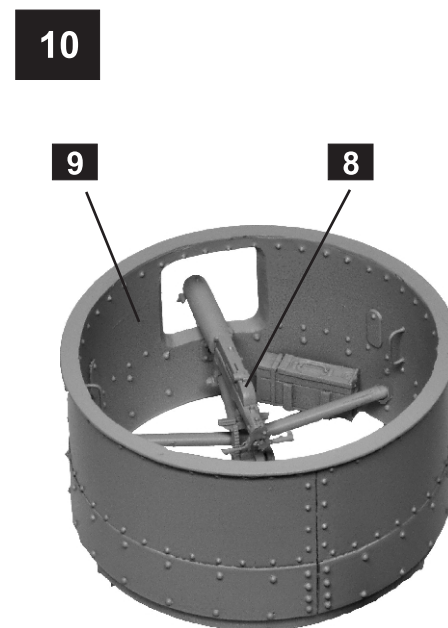

PRAGA R-4
Austro-Hungarian armoured car M.1916

2018

EARLY ARMOUR MODELS 3501

PRAGA R-4
Austro-Hungarian armoured car M.1916

2018

EARLY ARMOUR MODELS 3501