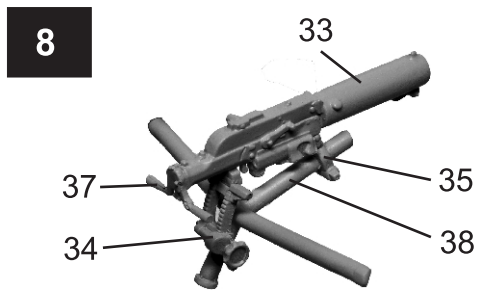

PRAGA R-4
Austro-Hungarian armoured car M.1916

2018

EARLY ARMOUR MODELS 3501

PRAGA R-4
Austro-Hungarian armoured car M.1916

2018

EARLY ARMOUR MODELS 3501