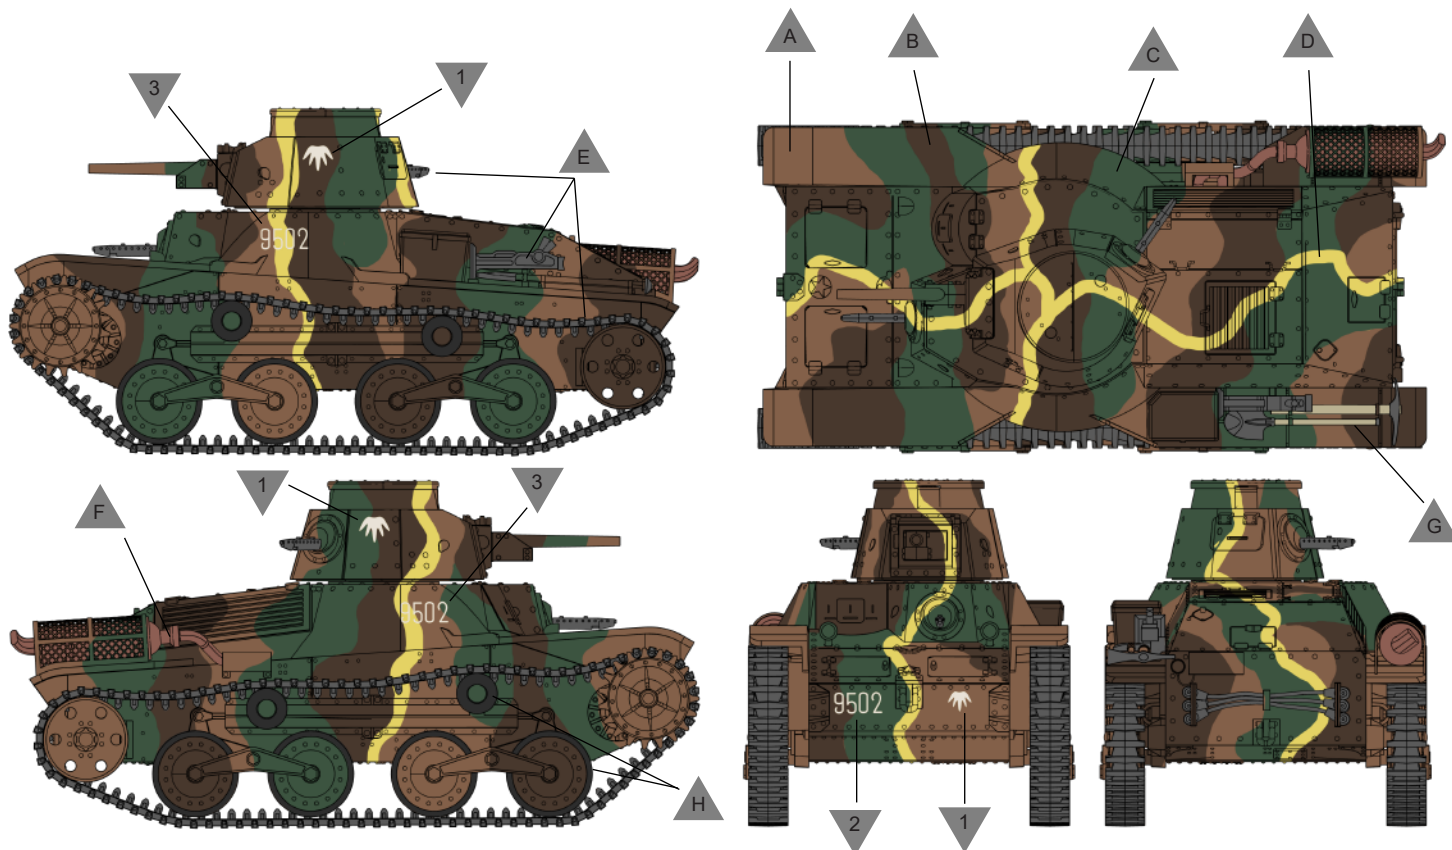

Czołg Typ 95 Ha-Go, 7. Pułk Pancerny, Luzon, Filipiny, Luty 1942 r.

Type 95 Ha-Go Tank, 7th Tank Regiment, Luzon, Philippines, February 1942

九五式軽戦車 八号 陸軍第7戦車連隊所属 ルソン島 フィリピン 1942年2月