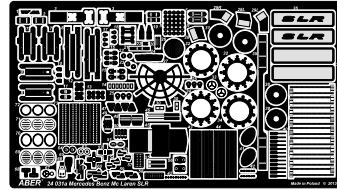

Mercedes Benz SLR McLaren

1/24 upgrade set fit to Tamiya model

ABER® 24 031

WWW.ABER.NET.PL

Made in Poland © 2013