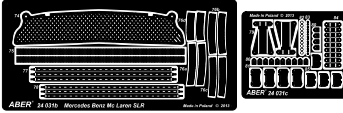

Mercedes Benz SLR McLaren

1/24 upgrade set fit to Tamiya model

ABER® 24 031

WWW.ABER.NET.PL

Made in Poland © 2013