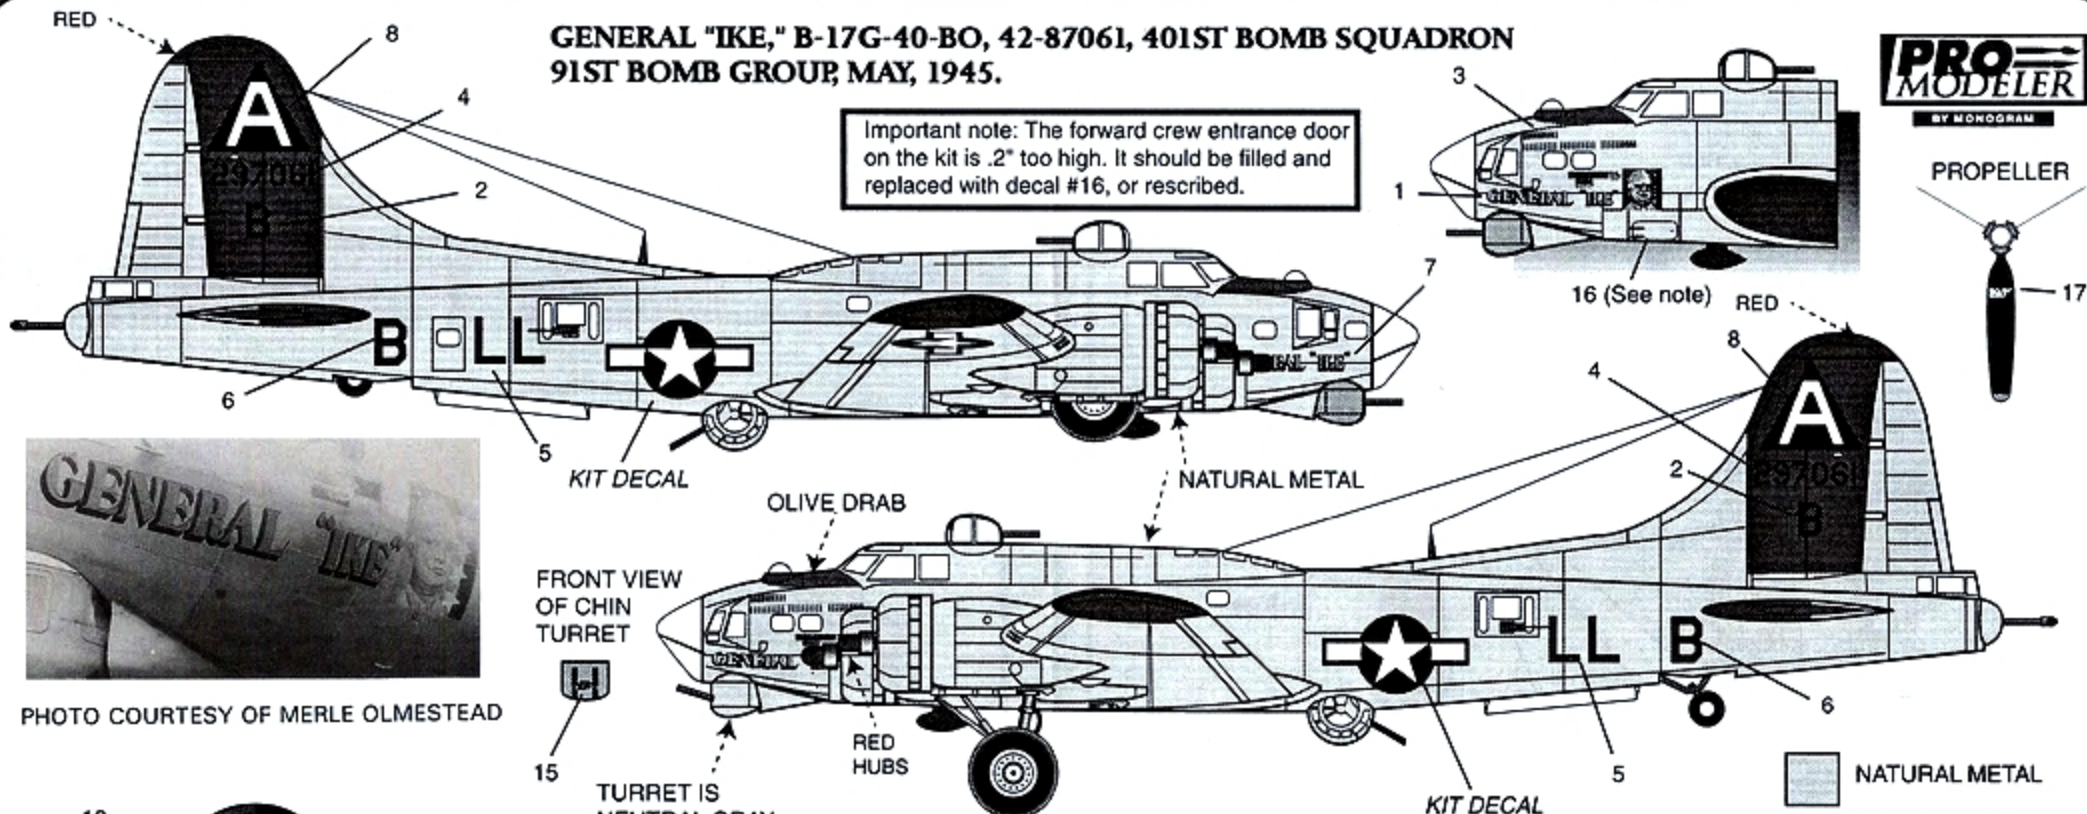

**GENERAL "IKE," B-17G-40-BO, 42-87061, 401ST BOMB SQUADRON
91ST BOMB GROUP, MAY, 1945.**

Important note: The forward crew entrance door on the kit is .2" too high. It should be filled and replaced with decal #16, or rescribed.

PHOTO COURTESY OF MERLE OLMESTEAD