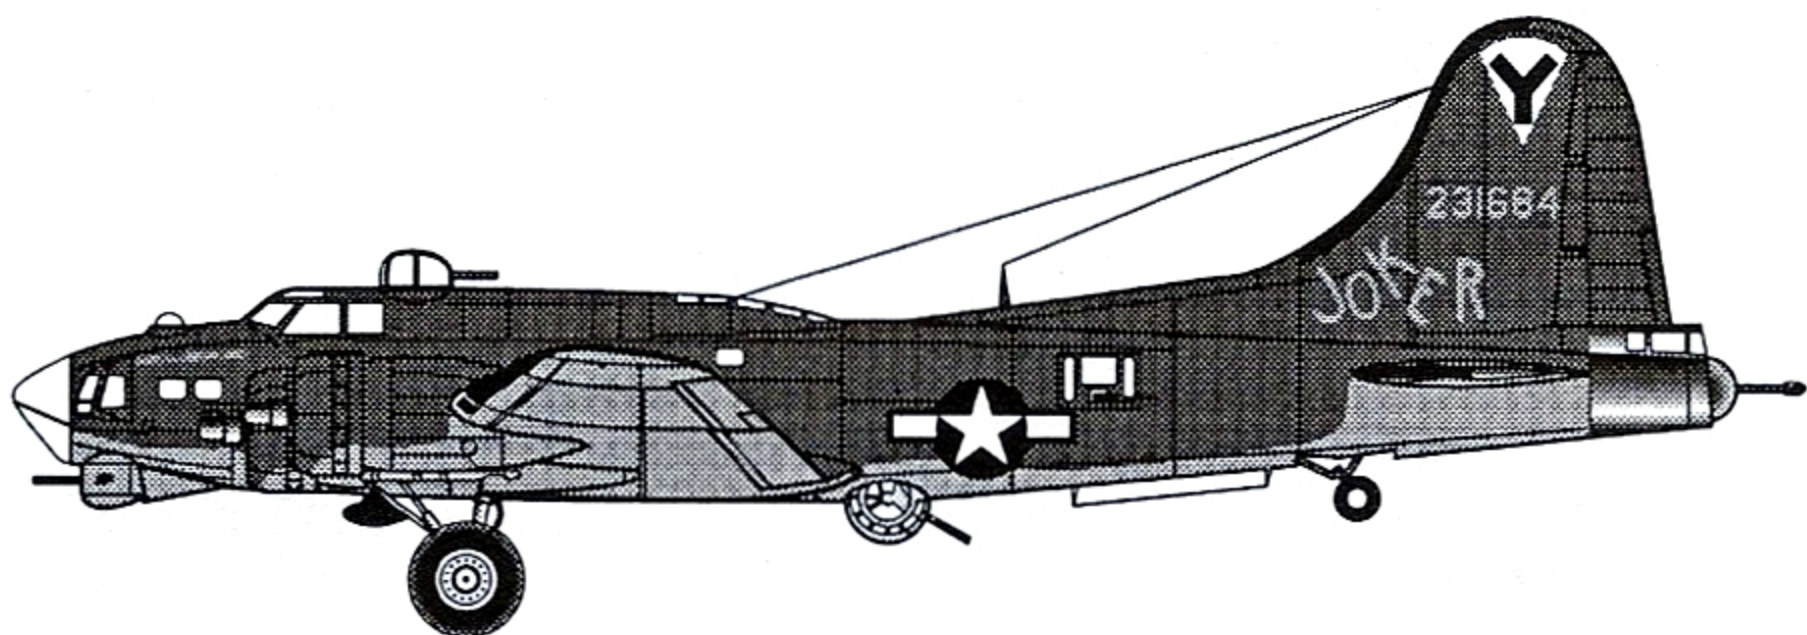

# DECALS

THE MOST ACCURATE DECALS  
AVAILABLE TO THE SCALE MODELER

1/48 SCALE MASSTAB 1:48 ESCALA 1/48 1/48 ECHELLE

## B-17G FLYING FORTRESS

Designed specifically for the ProModeler B-17G Kit number 5928

**GENERAL "IKE," B-17G-40-BO, 42-87061, 401ST BOMB SQUADRON  
91ST BOMB GROUP, MAY, 1945.**

**JOKER, B-17G-25-BO, 42-31684, 772ND BOMB SQUADRON  
463RD BOMB GROUP, ITALY, 1945.**