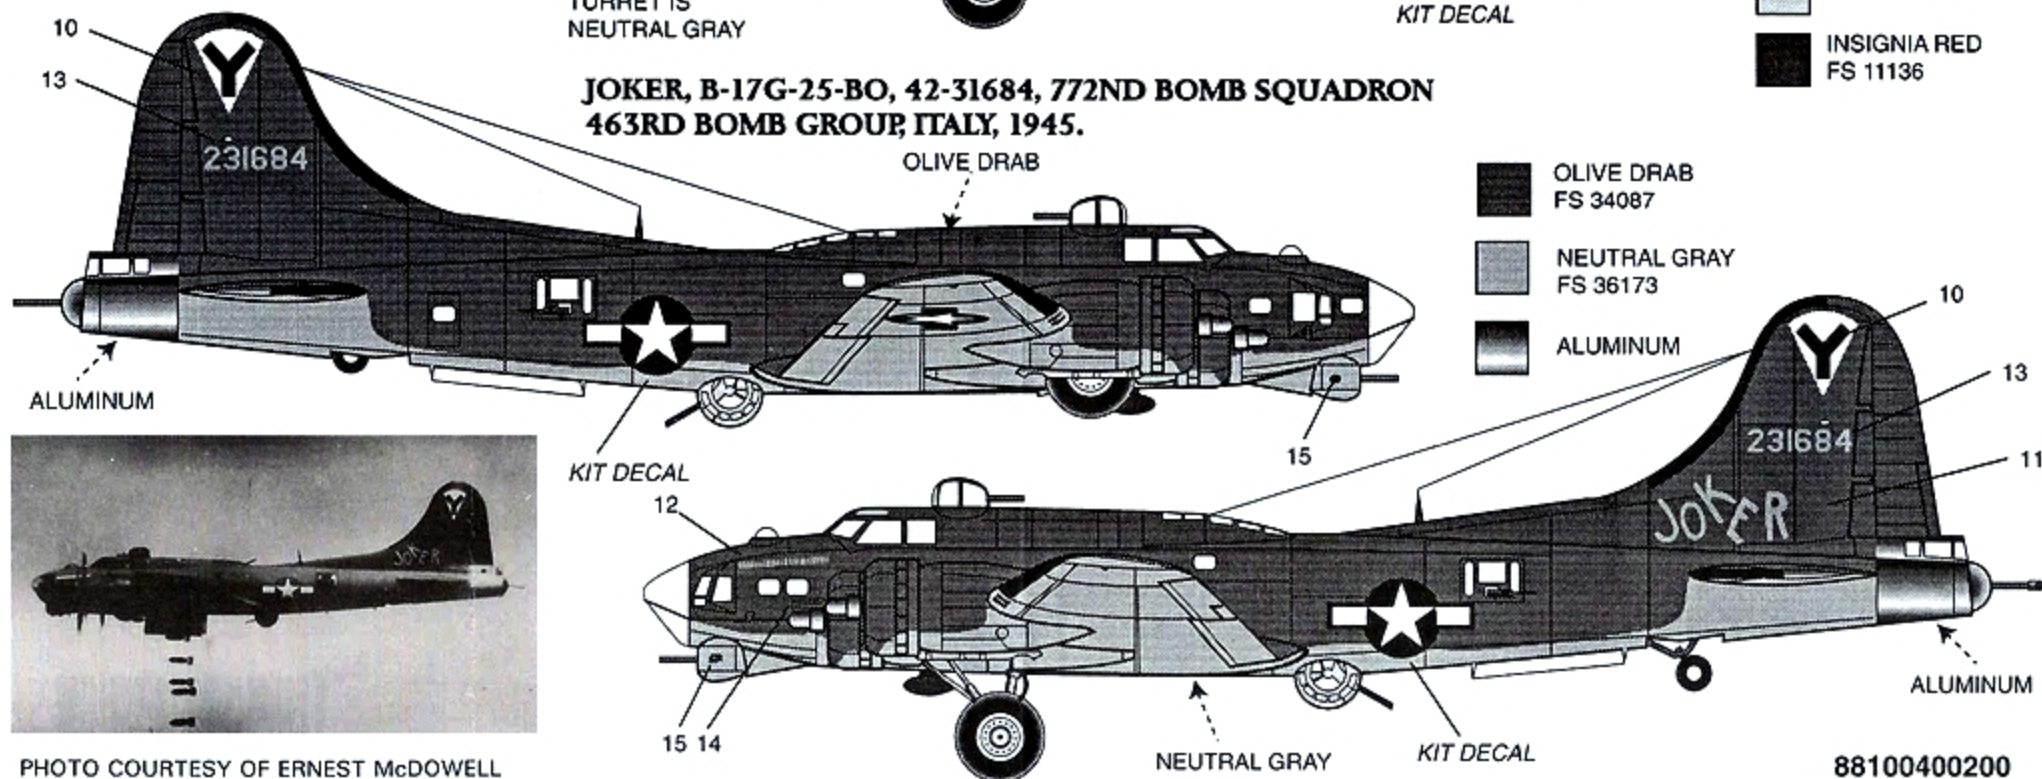

**JOKER, B-17G-25-BO, 42-31684, 772ND BOMB SQUADRON
463RD BOMB GROUP, ITALY, 1945.**

PHOTO COURTESY OF ERNEST McDOWELL