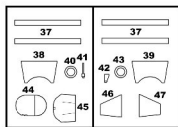

FLY

1/32 scale

Bachem Ba 349 "Natter"

POLYURETHAN PARTS (PUR)

CLEAR PART (CP)

PHOTO-ETCHED PARTS (PP)

COLORS

SCRATCH