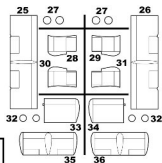

FLY

1/32 scale

Bachem Ba 349 "Natter"

POLYURETHAN PARTS (PUR)

CLEAR PART (CP)

PHOTO-ETCHED PARTS (PP)

COLORS

SCRATCH