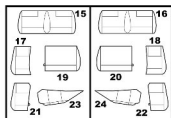

FLY

1/32 scale

Bachem Ba 349 "Natter"

POLYURETHAN PARTS (PUR)

CLEAR PART (CP)

PHOTO-ETCHED PARTS (PP)

COLORS

SCRATCH