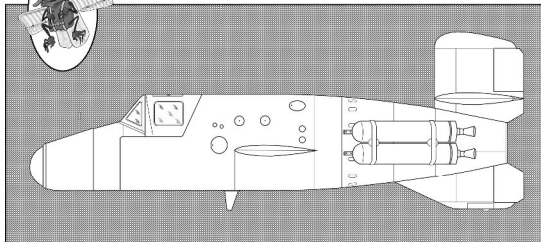

FLY

1/32 scale

Bachem Ba 349 "Natter"

POLYURETHAN PARTS (PUR)

CLEAR PART (CP)

PHOTO-ETCHED PARTS (PP)

COLORS

SCRATCH

SAND

OPTION

REMOVE

MASK

BARY

VYKORIT

VTEŠOVÉ
LIFELO

VOLBA