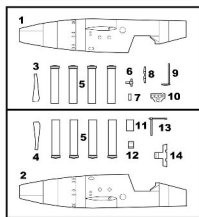

FLY

1/32 scale

Bachem Ba 349 "Natter"

POLYURETHAN PARTS (PUR)

CLEAR PART (CP)

PHOTO-ETCHED PARTS (PP)

COLORS

SCRATCH