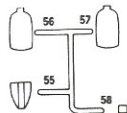

SUPER ETENDARD

1

2

3

4

5

A Parts

B Parts

C Parts

D Parts

ACADEMY
HOBBY MODEL KITS

ACADEMY
ACADEMY PLASTIC MODEL CO., LTD.
521-1, Sanghyeon-dong, Yuseong-gu, Daejeon, Korea
02-354-0201 090-363-7000

COLOR SCHEMES AND DECAL PLACEMENT
FRENCH NAVY VERSION OF 11F, FROM THE CLEMENCEAU