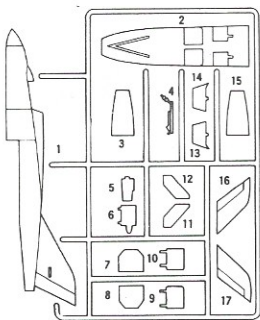

SUPER ETENDARD

1

2

3

4

5

A Parts

B Parts

C Parts

D Parts

ACADEMY
HOBBY MODEL KITS

ACADEMY
ACADEMY PLASTIC MODEL CO., LTD.
521-1, Sanghyeon-dong, Yuseong-gu, Daejeon, Korea
02-354-0201 090-363-7000

COLOR SCHEMES AND DECAL PLACEMENT
FRENCH NAVY VERSION OF 11F, FROM THE CLEMENCEAU