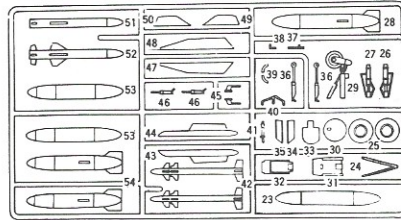

SUPER ETENDARD

1

2

3

4

5

A Parts

B Parts

C Parts

D Parts

ACADEMY
HOBBY MODEL KITS

ACADEMY
ACADEMY PLASTIC MODEL CO., LTD.
521-1, Sanghyeon-dong, Yuseong-gu, Daejeon, Korea
02-354-0201 090-363-7000

COLOR SCHEMES AND DECAL PLACEMENT
FRENCH NAVY VERSION OF 11F, FROM THE CLEMENCEAU