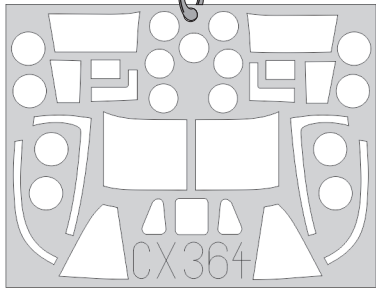

eduard
MASK

CX 364

MV-22 1/72

The die-cut mask for accurate canopy frame painting of the
Hasegawa scale 1/72 KIT

3.) LIQUID MASK