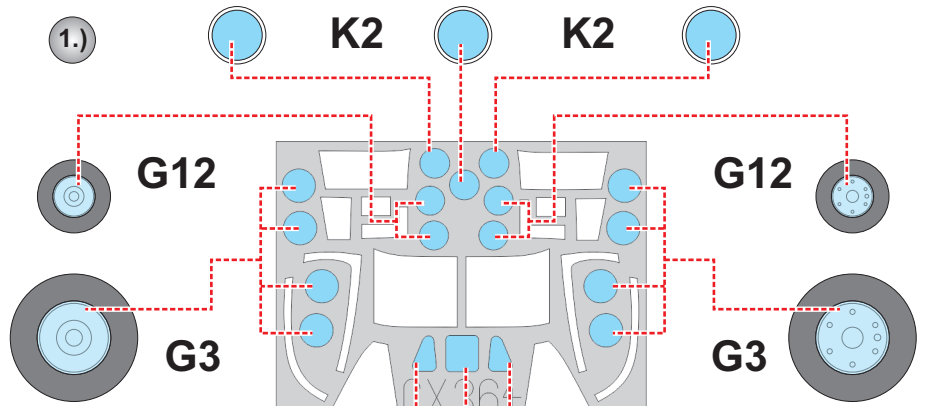

eduard
MASK

CX 364

MV-22 1/72

The die-cut mask for accurate canopy frame painting of the
Hasegawa scale 1/72 KIT

3.) LIQUID MASK