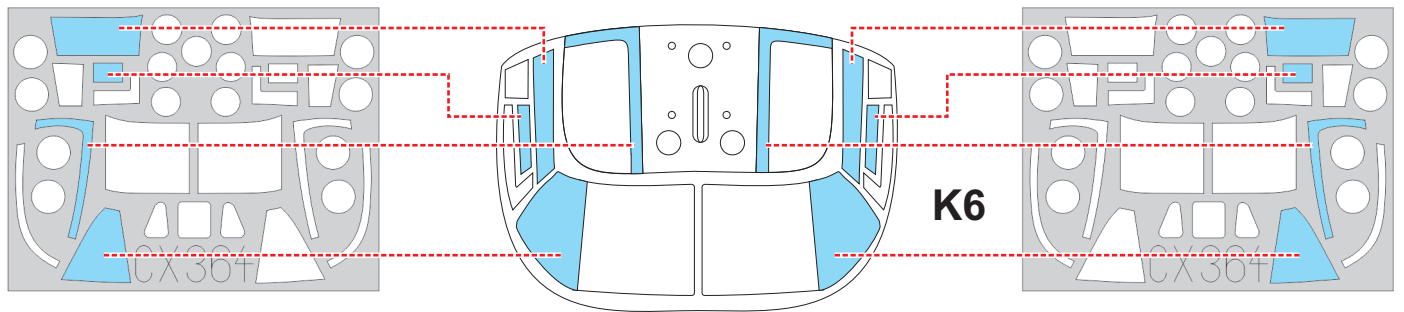

eduard
MASK

CX 364

MV-22 1/72

The die-cut mask for accurate canopy frame painting of the
Hasegawa scale 1/72 KIT

3.) LIQUID MASK